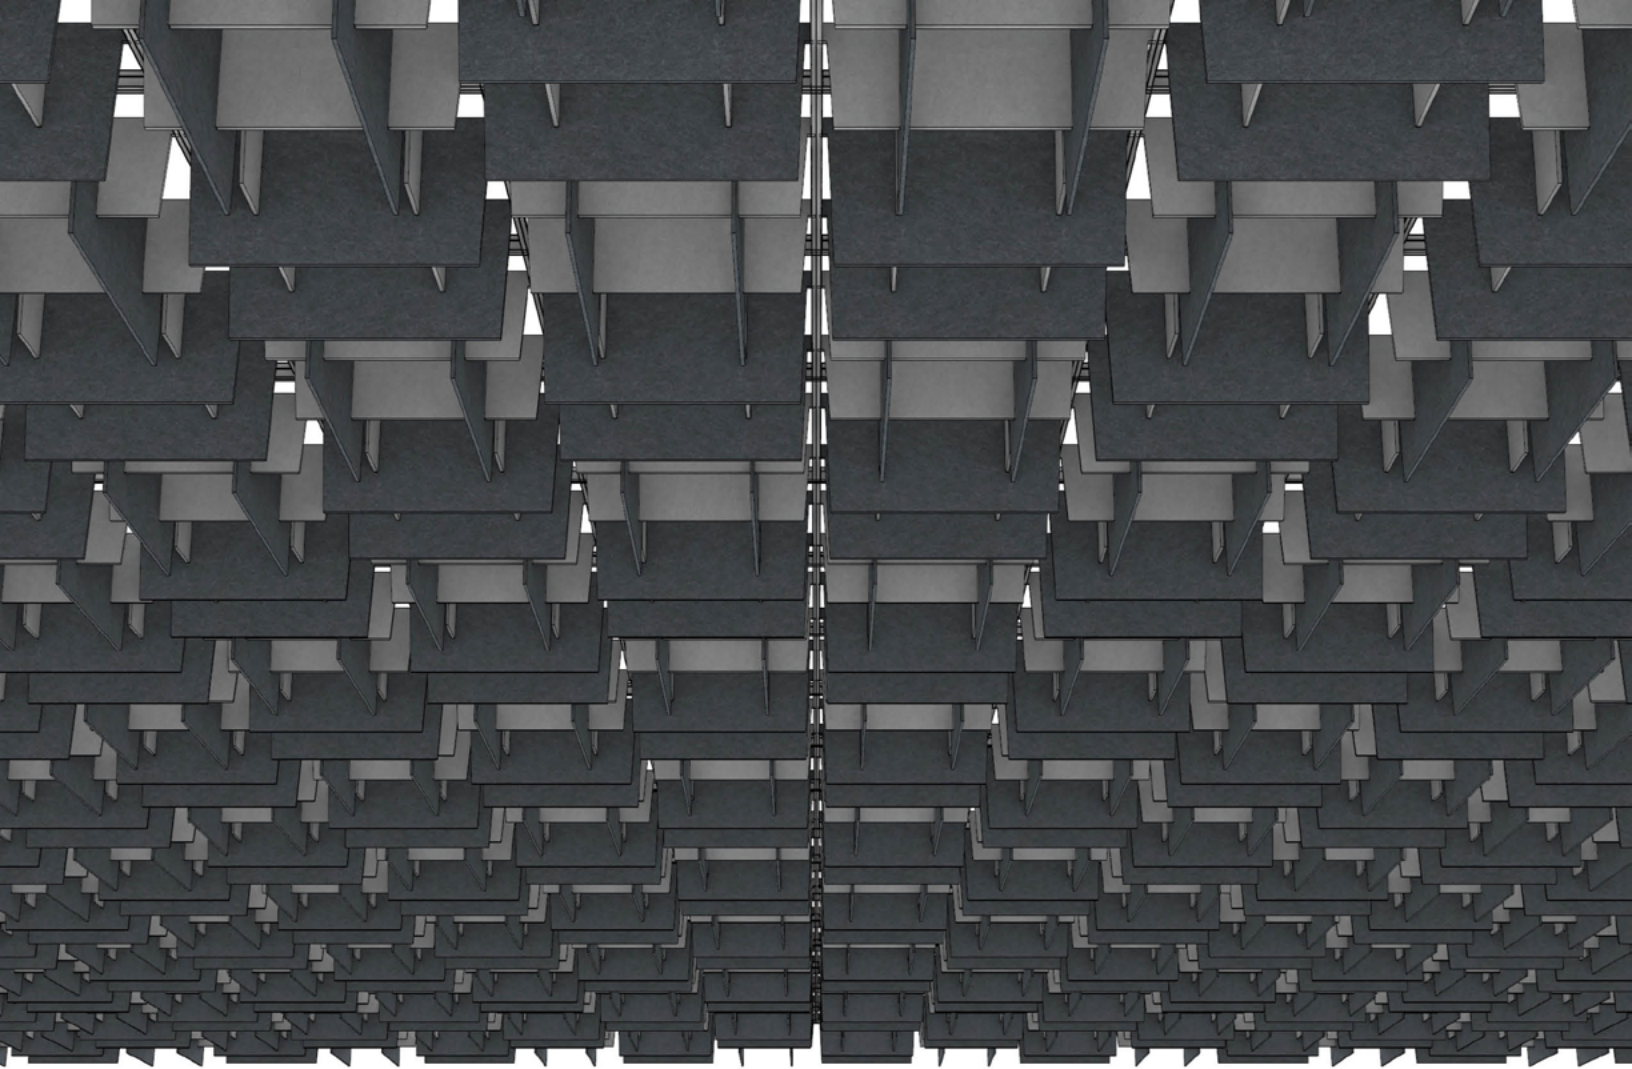

Suggested Pattern 6.6

Custom Heights within Module in 2-Color

For all suggested patterns, please refer to the ARO Grid Pattern Book

info@filzfelt.com | filzfelt.com