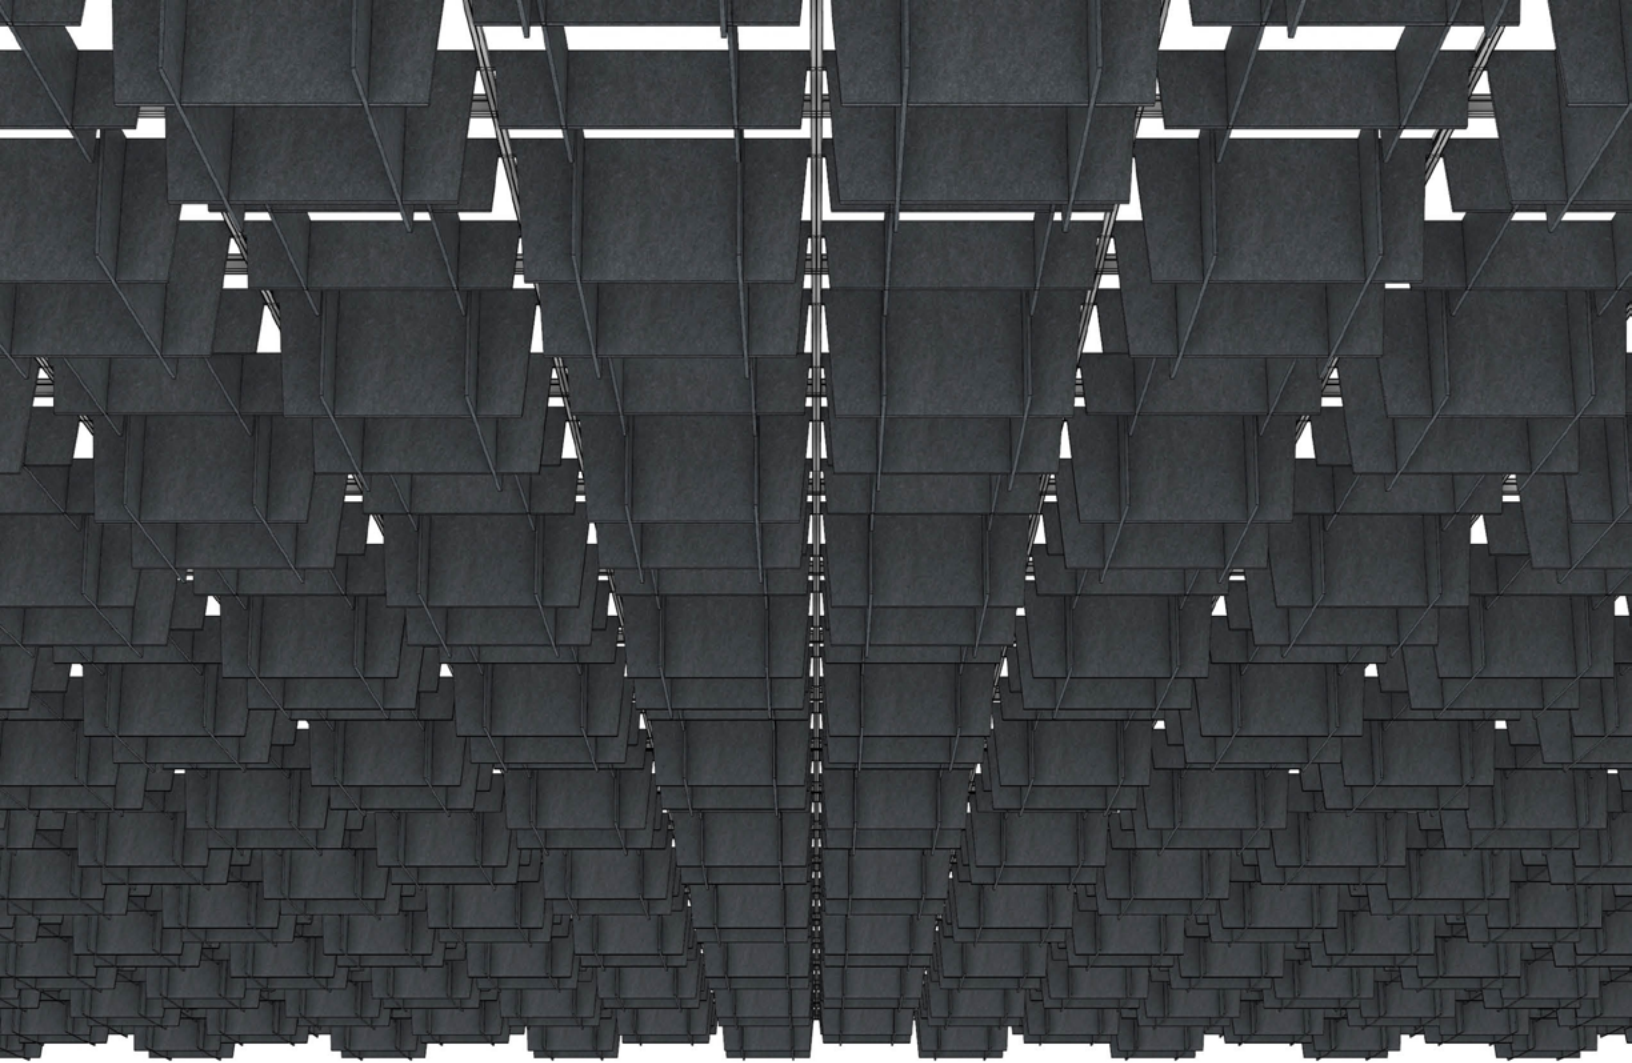

ARO Grid 6

Acoustic Ceiling System

filzfelt •

ARO Grid 6 takes acoustic tile to the next level.

ARO Grid 6 takes the traditional grid pattern and plays it up a bit. Available in two standard sizes and three standard colorways, combine custom heights and colorways to delineate space, define corridors, or create an eye-catching aesthetic that plays with light and shadow. The design's distinctive cross-hatching patterning adds visual interest overhead without the need for additional hardware and works overtime to keep the volume down.

info@filzfelt.com | filzfelt.com

Suggested Pattern 6.3

All 6" (15.2 cm) Height in 1-Color

For all suggested patterns, please refer to the ARO Grid Pattern Book

info@filzfelt.com | filzfelt.com

Suggested Pattern 6.4