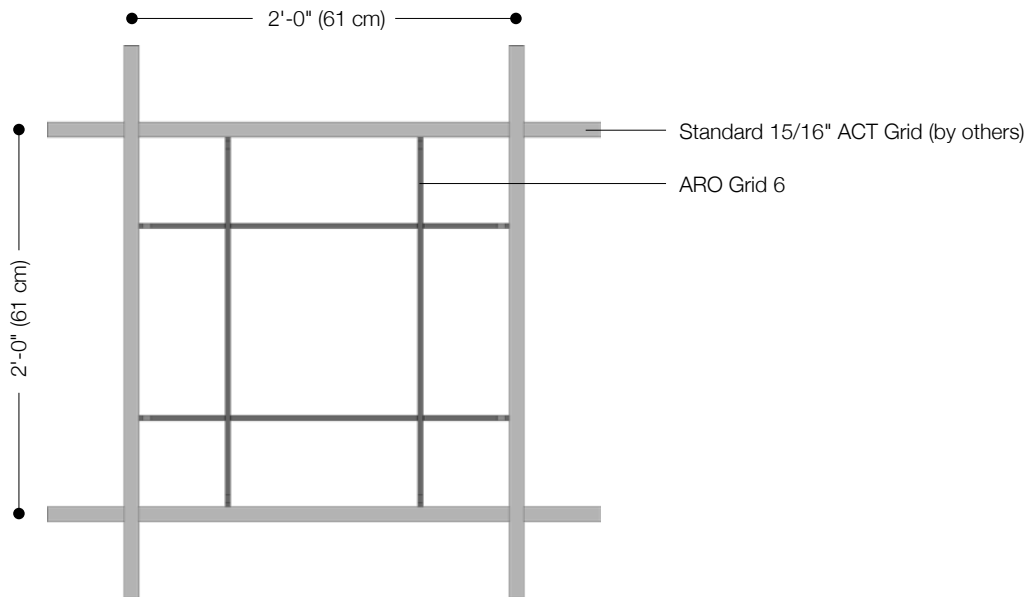

– Architecture Research Office, designers of ARO Grid 6

Perspective View

Standard 12" (30.5 cm) Height

Reflected Ceiling Plan

Front Elevation

Standard 12" (30.5 cm) Height

Suggested Pattern 6.1

All 12" (30.5 cm) Height in 1-Color

For all suggested patterns, please refer to the ARO Grid Pattern Book

info@filzfelt.com | filzfelt.com

Suggested Pattern 6.2

All 12" (30.5 cm) Height in 2-Color

For all suggested patterns, please refer to the ARO Grid Pattern Book