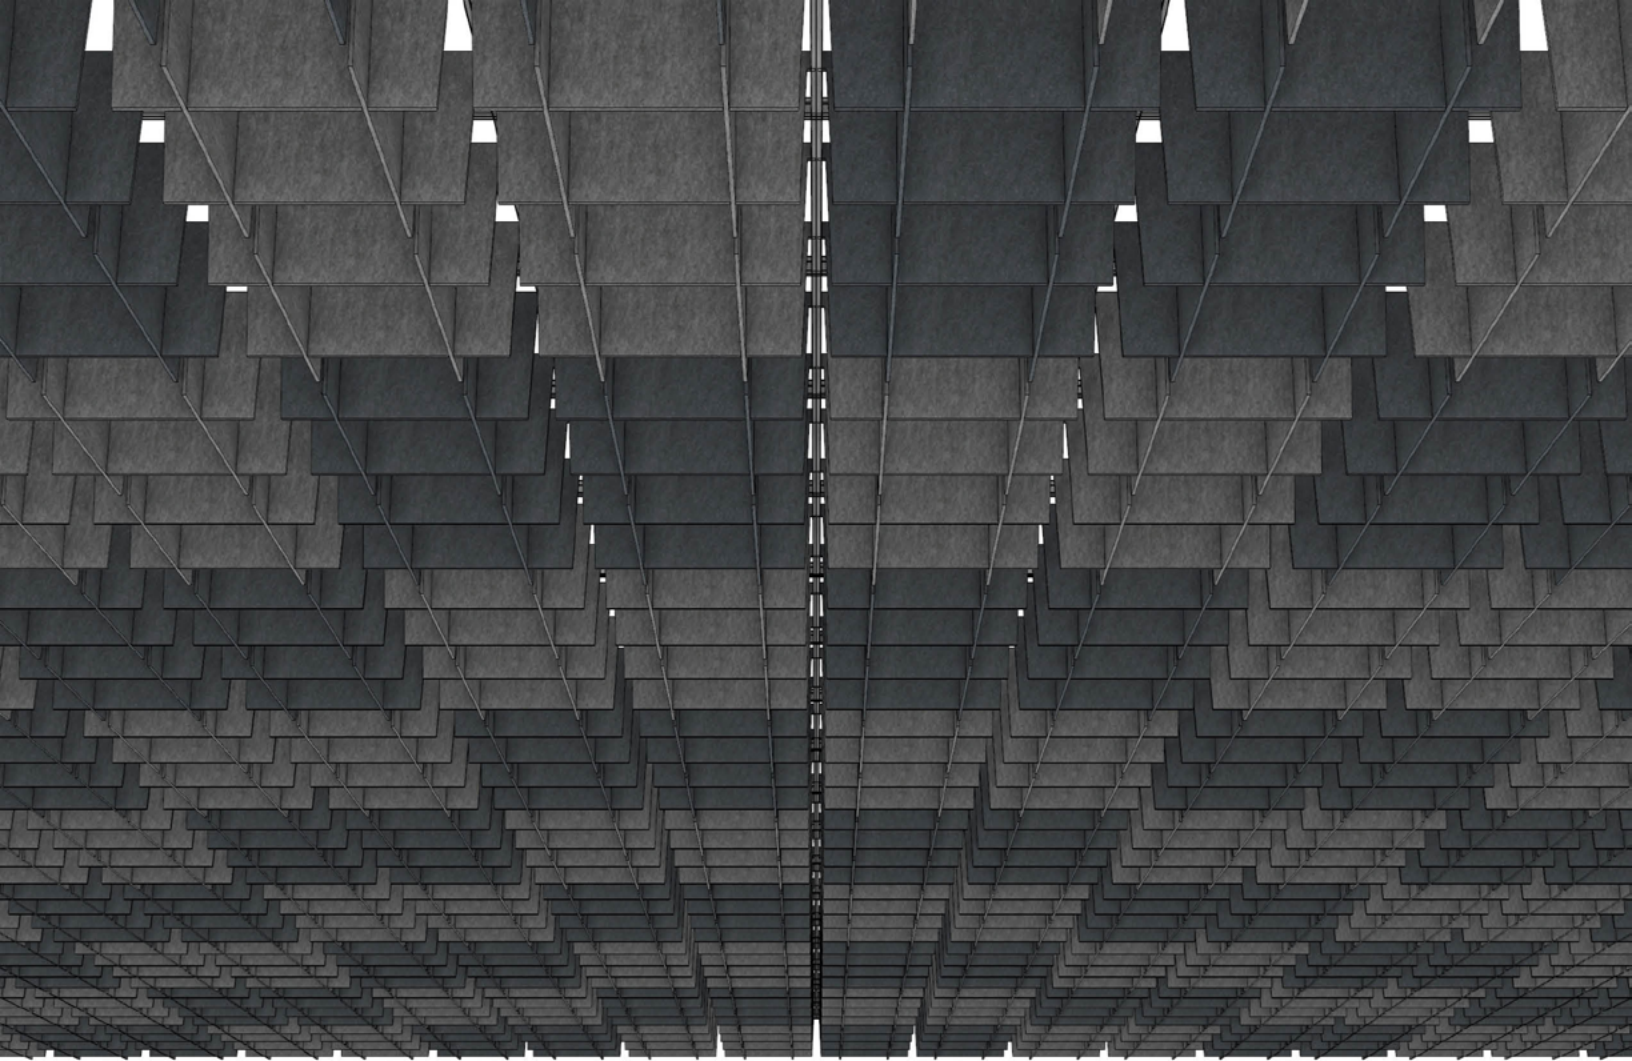

ARO Grid 6

Acoustic Ceiling System

filzfelt •

ARO Grid 6 takes acoustic tile to the next level.

ARO Grid 6 takes the traditional grid pattern and plays it up a bit. Available in two standard sizes and three standard colorways, combine custom heights and colorways to delineate space, define corridors, or create an eye-catching aesthetic that plays with light and shadow. The design's distinctive cross-hatching patterning adds visual interest overhead without the need for additional hardware and works overtime to keep the volume down.

ARO Grid 6 was designed by Architecture Research Office (ARO), a New York based firm dedicated to architecture that unites beauty and form with strategy and intelligence.

"We strive to convey a sense of calm, warmth, and joy in our product designs as well as through the architecture we design. We take inspiration from both material expression and functionality. We work to elevate spaces through careful attention to detail and use, and to emphasize the responsible use of materials and seek to balance beauty and strategy through design, pattern and texture."

– Architecture Research Office, designers of ARO Grid 6

Perspective View

Standard 12" (30.5 cm) Height

Reflected Ceiling Plan

Front Elevation

Standard 12" (30.5 cm) Height

Suggested Pattern 6.1

All 12" (30.5 cm) Height in 1-Color

For all suggested patterns, please refer to the ARO Grid Pattern Book

info@filzfelt.com | filzfelt.com

Suggested Pattern 6.2

All 12" (30.5 cm) Height in 2-Color

For all suggested patterns, please refer to the ARO Grid Pattern Book