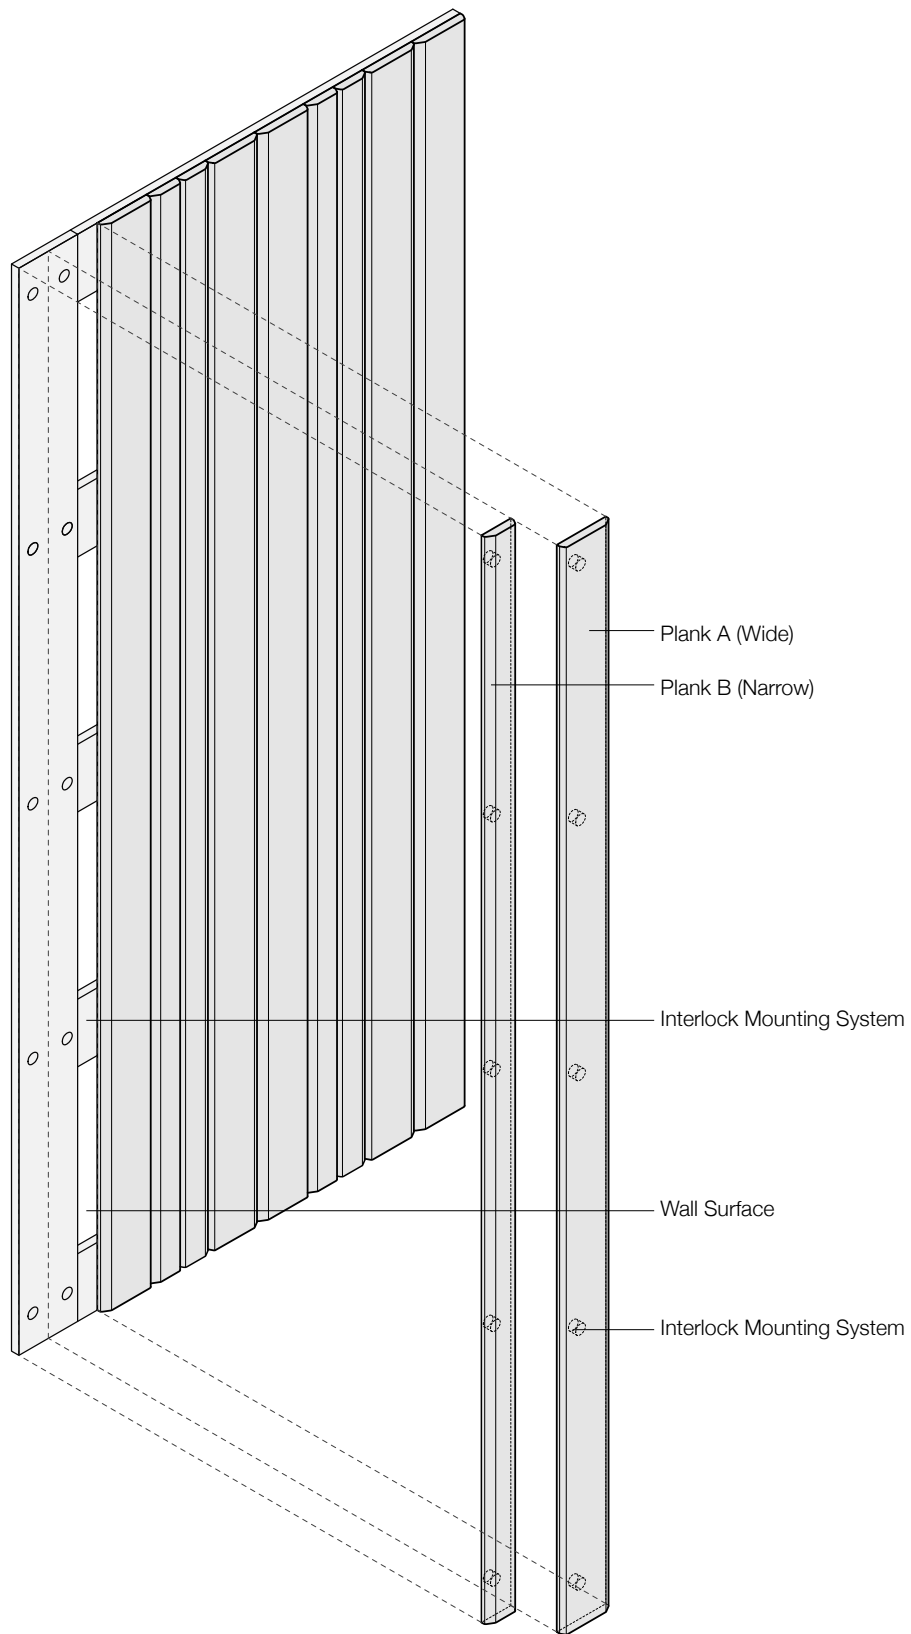

Exploded Axonometric