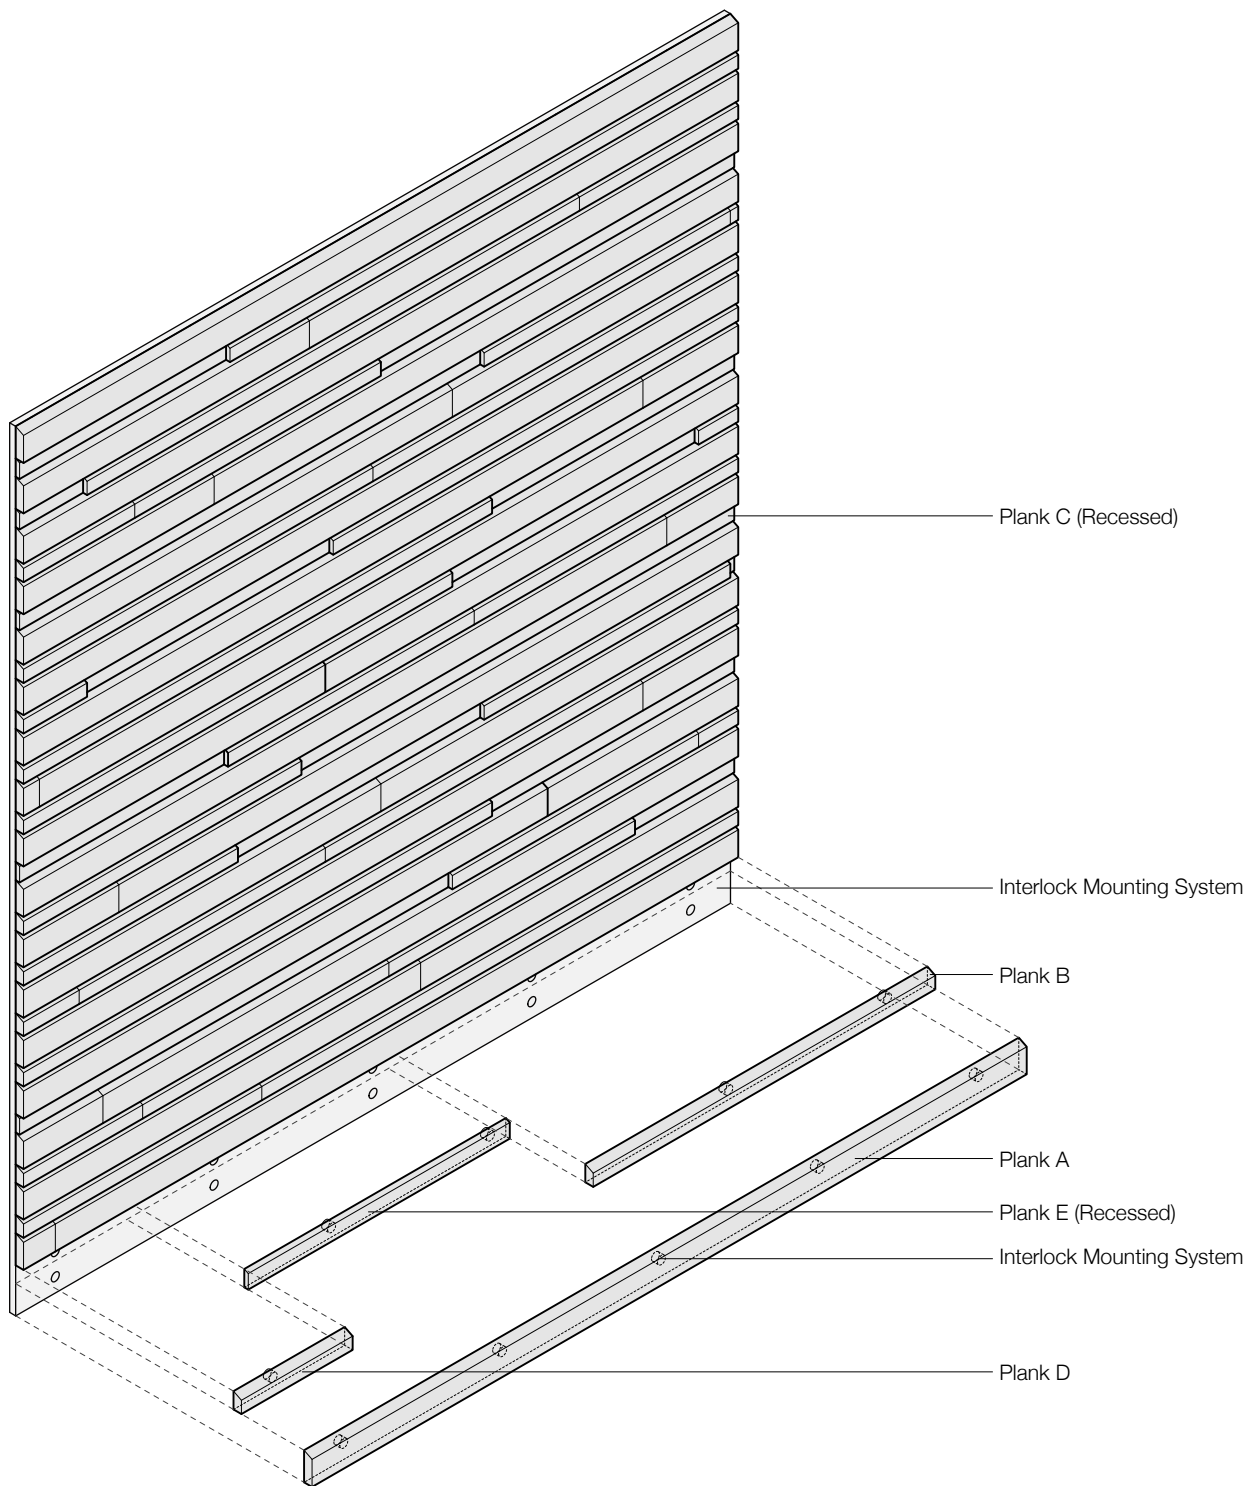

ARO Plank 5

Acoustic Wall System

filzfelt •

ARO Plank 5 doesn't hide in the shadows.

ARO Plank 5 draws inspiration from the clapboard siding at Architecture Research Office's Martha's Vineyard House and enables customization across large areas with the simple combination of a few standard components. The five modules are chamfered and set at varying depths to cast compelling, evolving shadows. Their horizontality and depth are accentuated by the texture of the wool felt covering an acoustic substrate. The planks install quickly and easily with FilzFelt's Interlock Mounting System.

– Architecture Research Office, designers of ARO Plank 5

Exploded Axonometric

Plank C is recessed 1/2 in (1.3 cm)

Plank E is recessed 1/2 in (1.3 cm)

ARO Plank 5.1
 Pattern Repeat Width: 23'-3" (710 cm)
 Pattern Repeat Height: 9'-2" (280 cm)
 (Full Repeat Width not Shown)