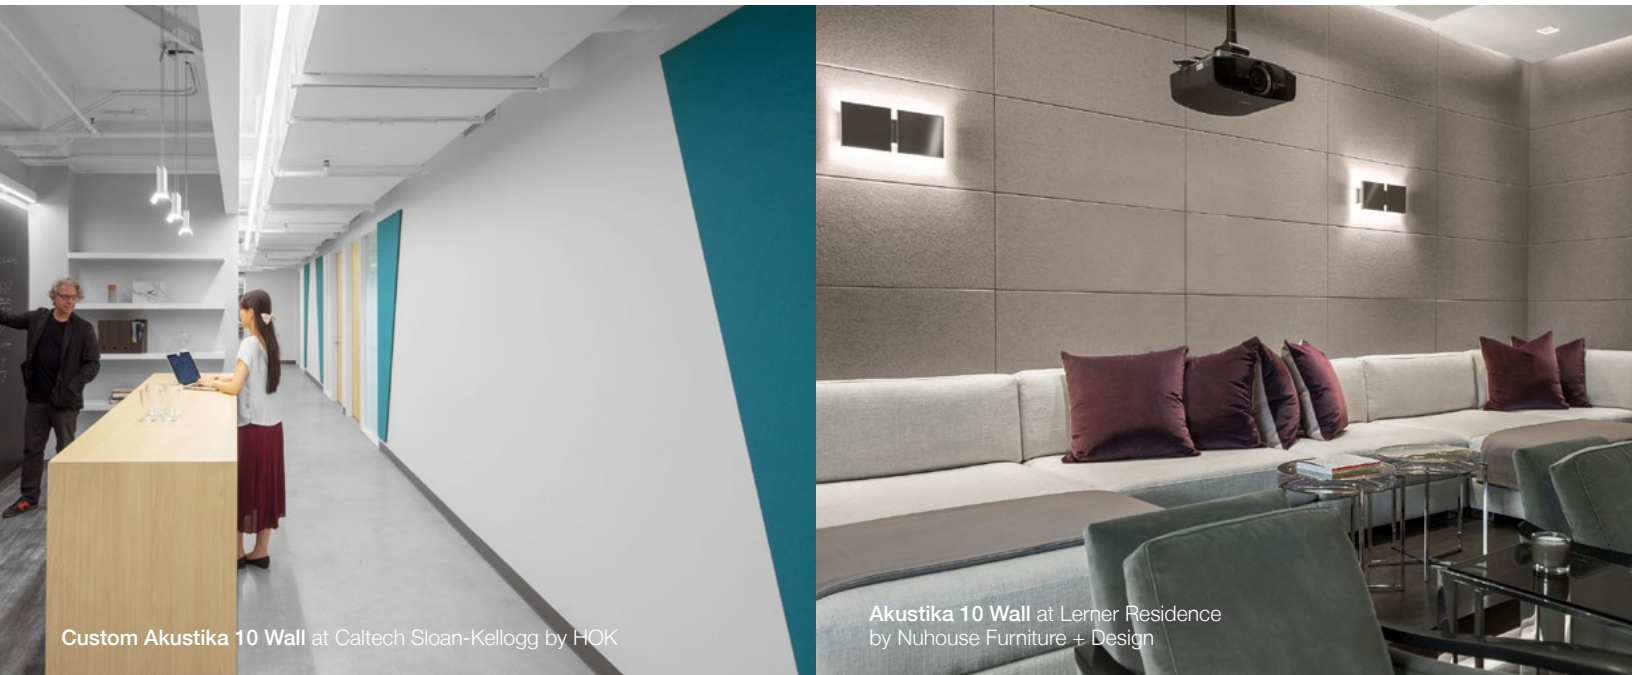

Akustika 10 Wall at In Situ by Aidlin Darling Design

Custom Akustika 10 Wall at Caltech Sloan-Kellogg by HOK

Akustika 10 Wall at Lerner Residence
by Nuhouse Furniture + Design