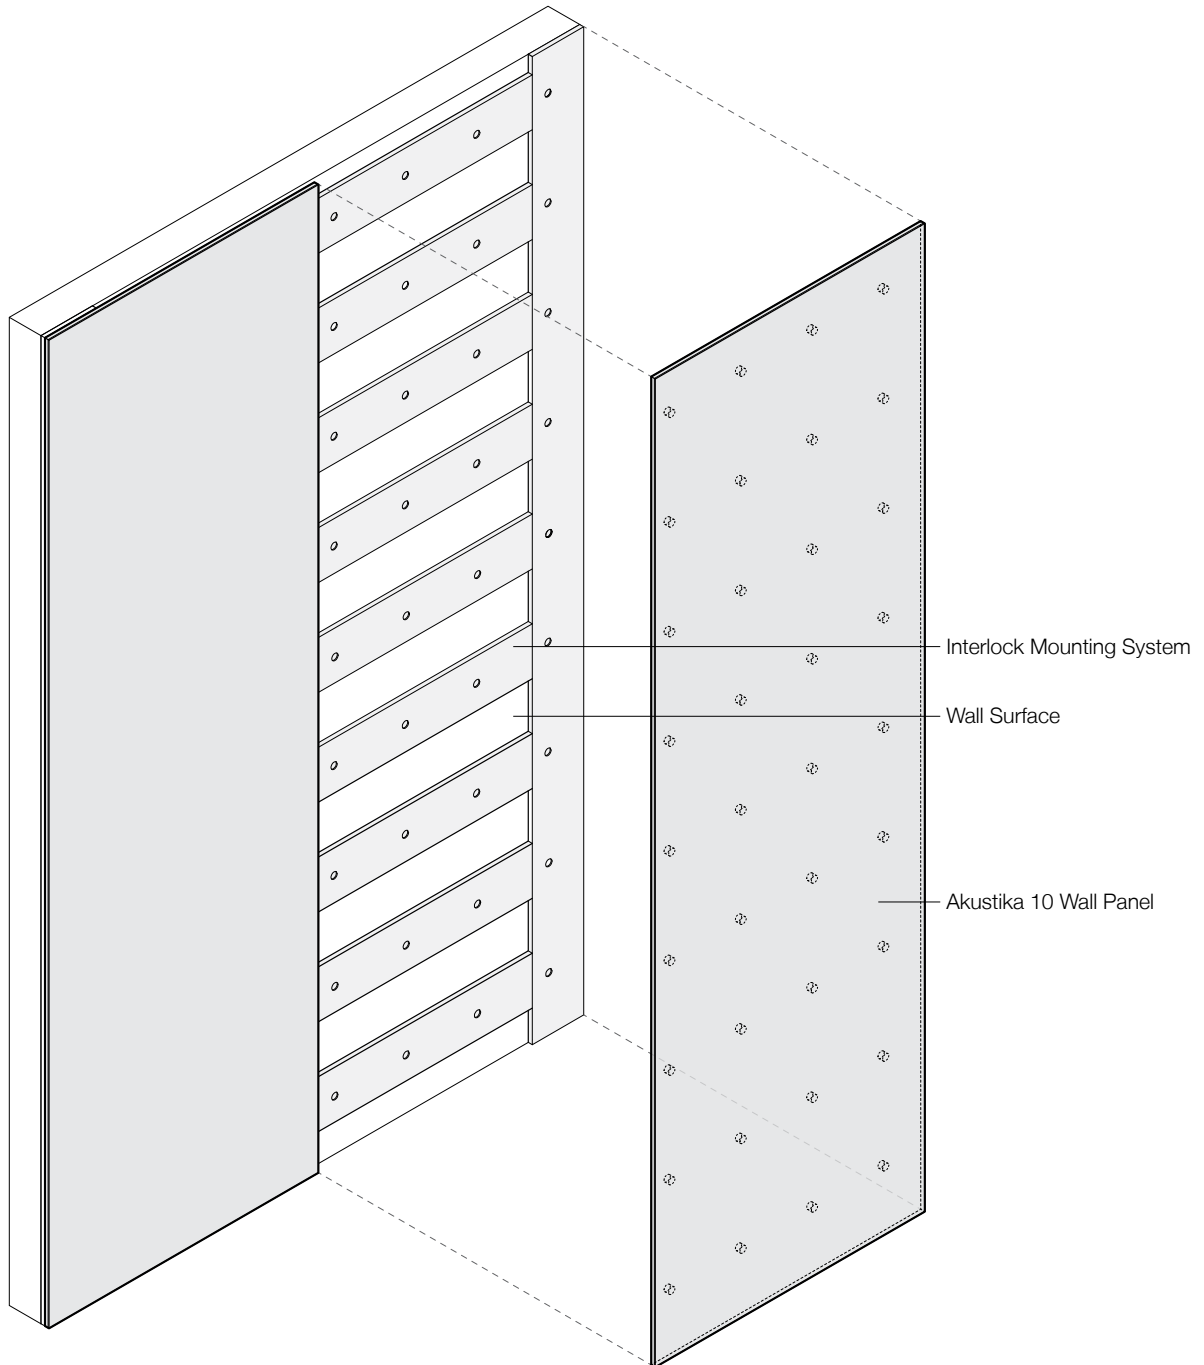

Exploded Axonometric
Interlock Mounting System Option