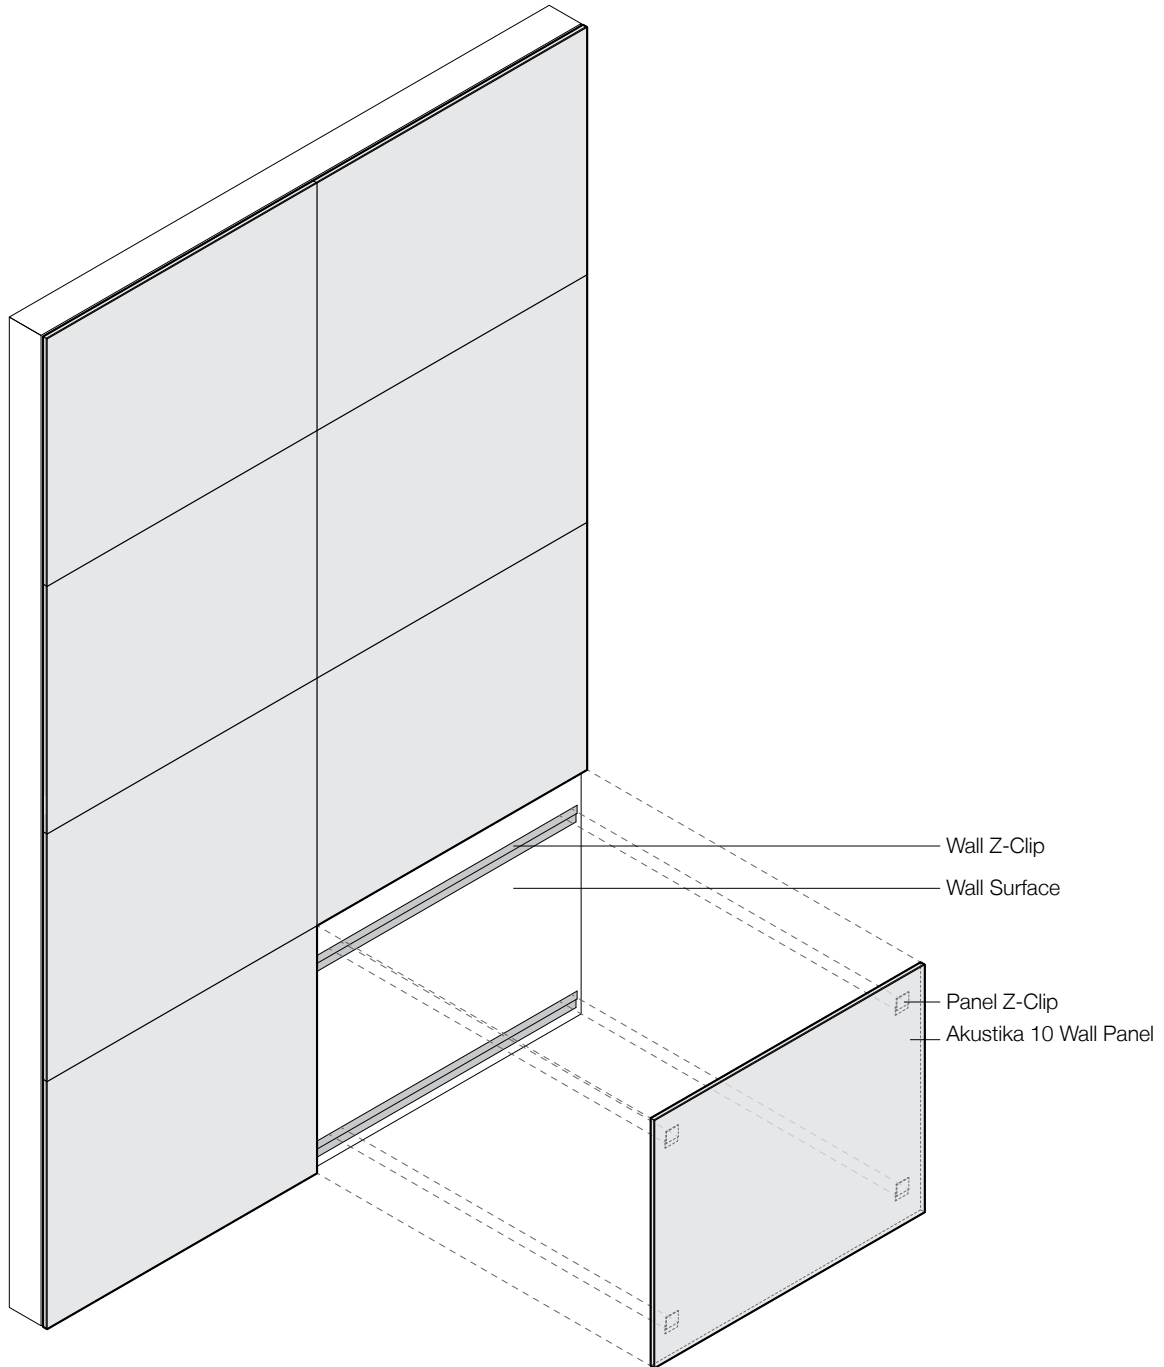

Exploded Axonometric
Z-Clip Mounting Option