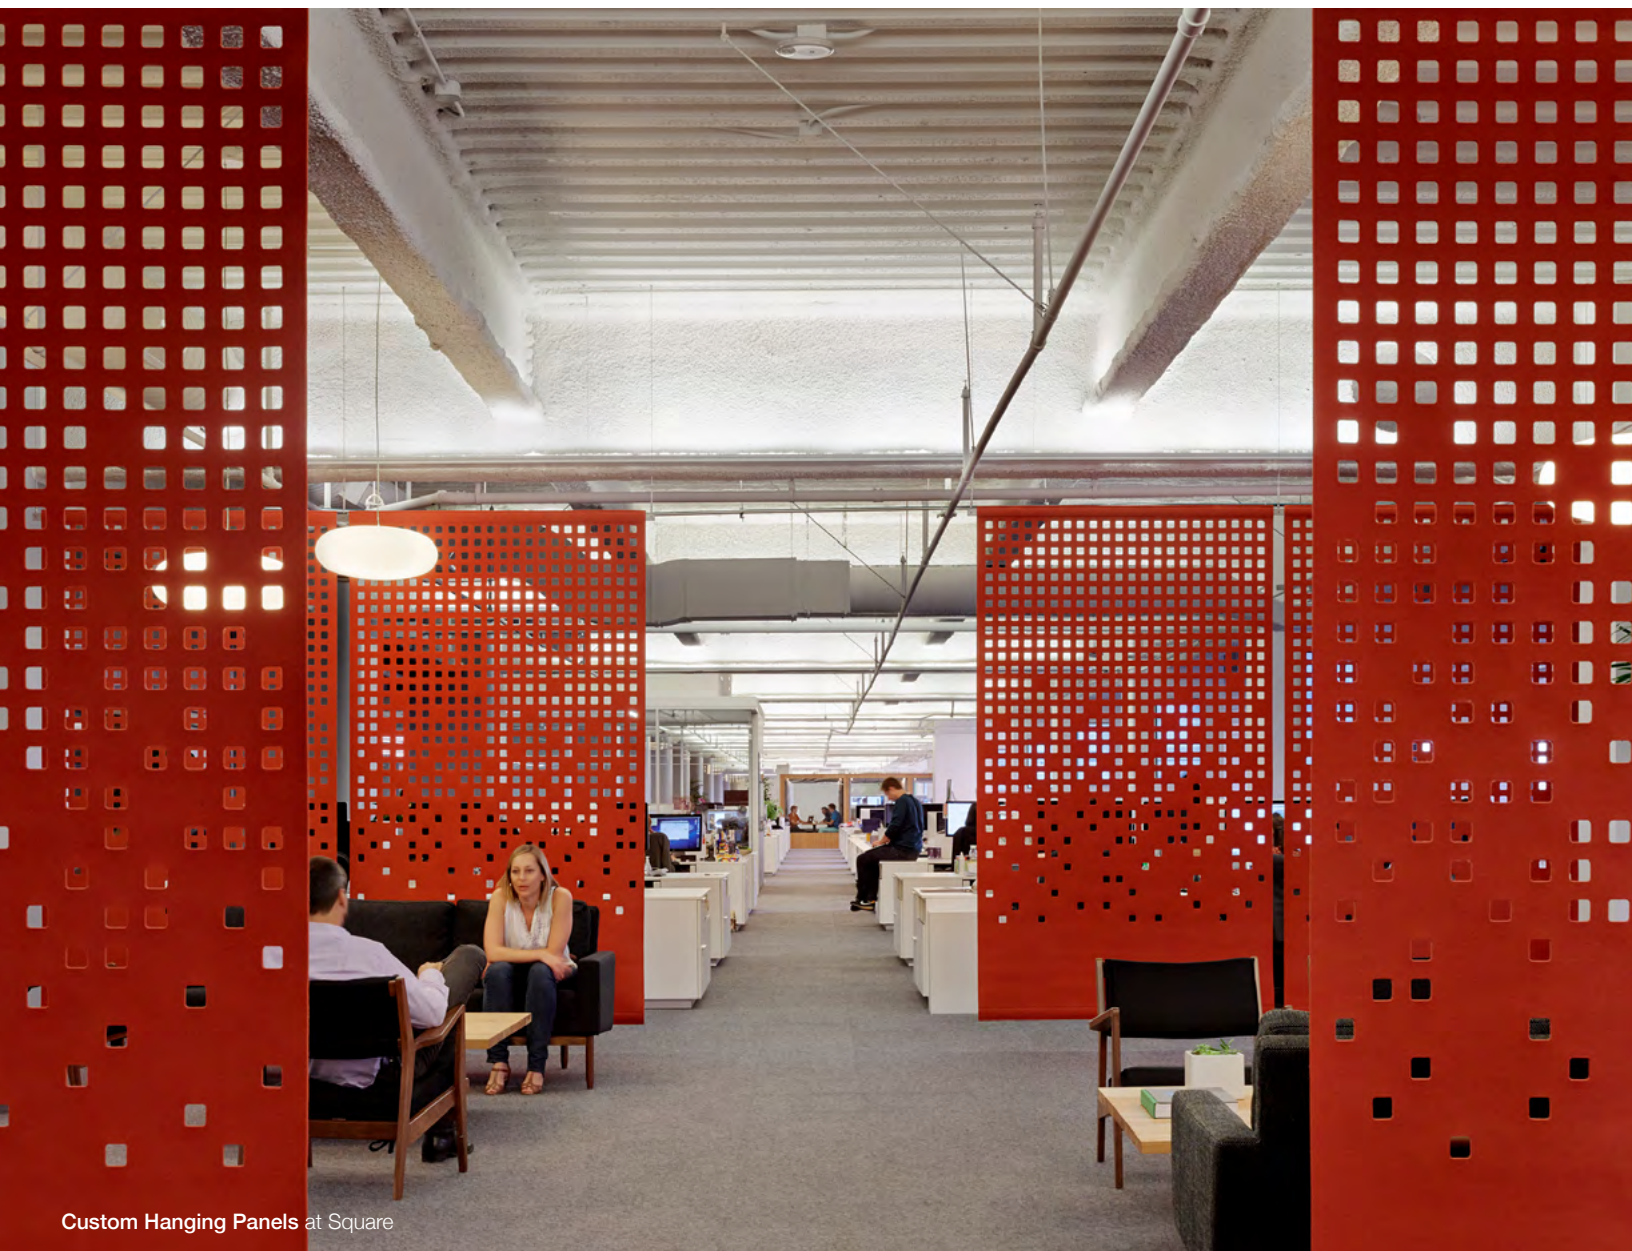

Custom Hanging Panels

Space Divider

Custom Hanging Panels at Square

Make Custom Hanging Panels all-your-own.

Love our hanging panels but want to make them your own? Our Custom Hanging Panels are available in thickness from 3mm to 10mm in every hue of our 100% Wool Design Felt and custom designs are limited only by the bolt width. Create a custom pattern or render a logo in these soft, moveable dividers while adding soft acoustic absorption to any space.

The softness, thickness, and density of 100% Wool Design Felt allow these no-nonsense panels to be cut with intricate patterning and hang freely without fraying or additional support. This modern screening system provides varied degrees of privacy and enables flexible space division with visual and acoustic separation to boot.