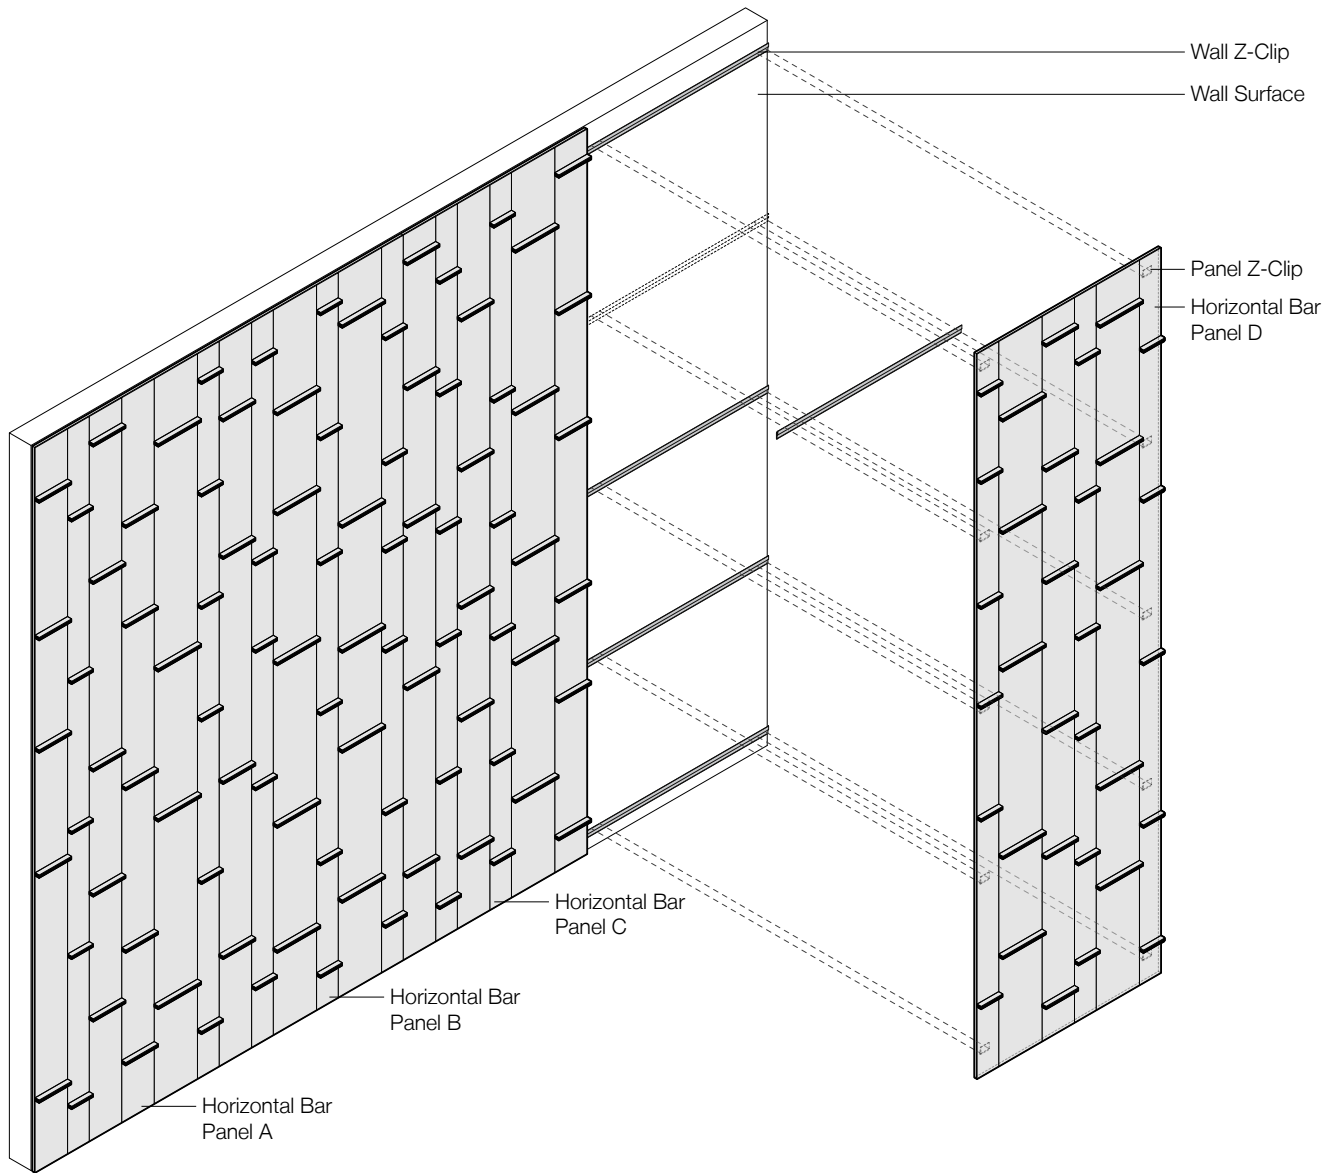

Horizontal Bar

Acoustic Wall Panel

filzfelt •

Horizontal Bar really stacks up.

Horizontal Bar features projecting bars of felt that run horizontally. Choose three colors of felt to create a unique installation of randomly placed bands of felt and intentional pattern of seams. The scalable design of these floor-to-ceiling panels can be customized in size to suit each and every space and the ever-so-smart seaming allows for a continuous run of pattern, color, and all-natural texture.

Horizontal Bar was designed by Submaterial, a design studio and manufacturer based in Albuquerque, New Mexico.

"With many of the surfaces and textures I explore, I believe I am striving to create a balance between simple geometries and complex natural systems. I have always been fascinated by the appearance of randomness, especially when it turns out to be driven by a complex and quite orderly set of rules."

– David Hamlin of Submaterial, designer of Horizontal Bar

Exploded Axonometric
Four Distinct Panels in Standard Pattern

Standard Pattern

Four Distinct Panels in Standard Pattern

Repeat: ABCD | Repeat Width: 11'-4" (345.4 cm)