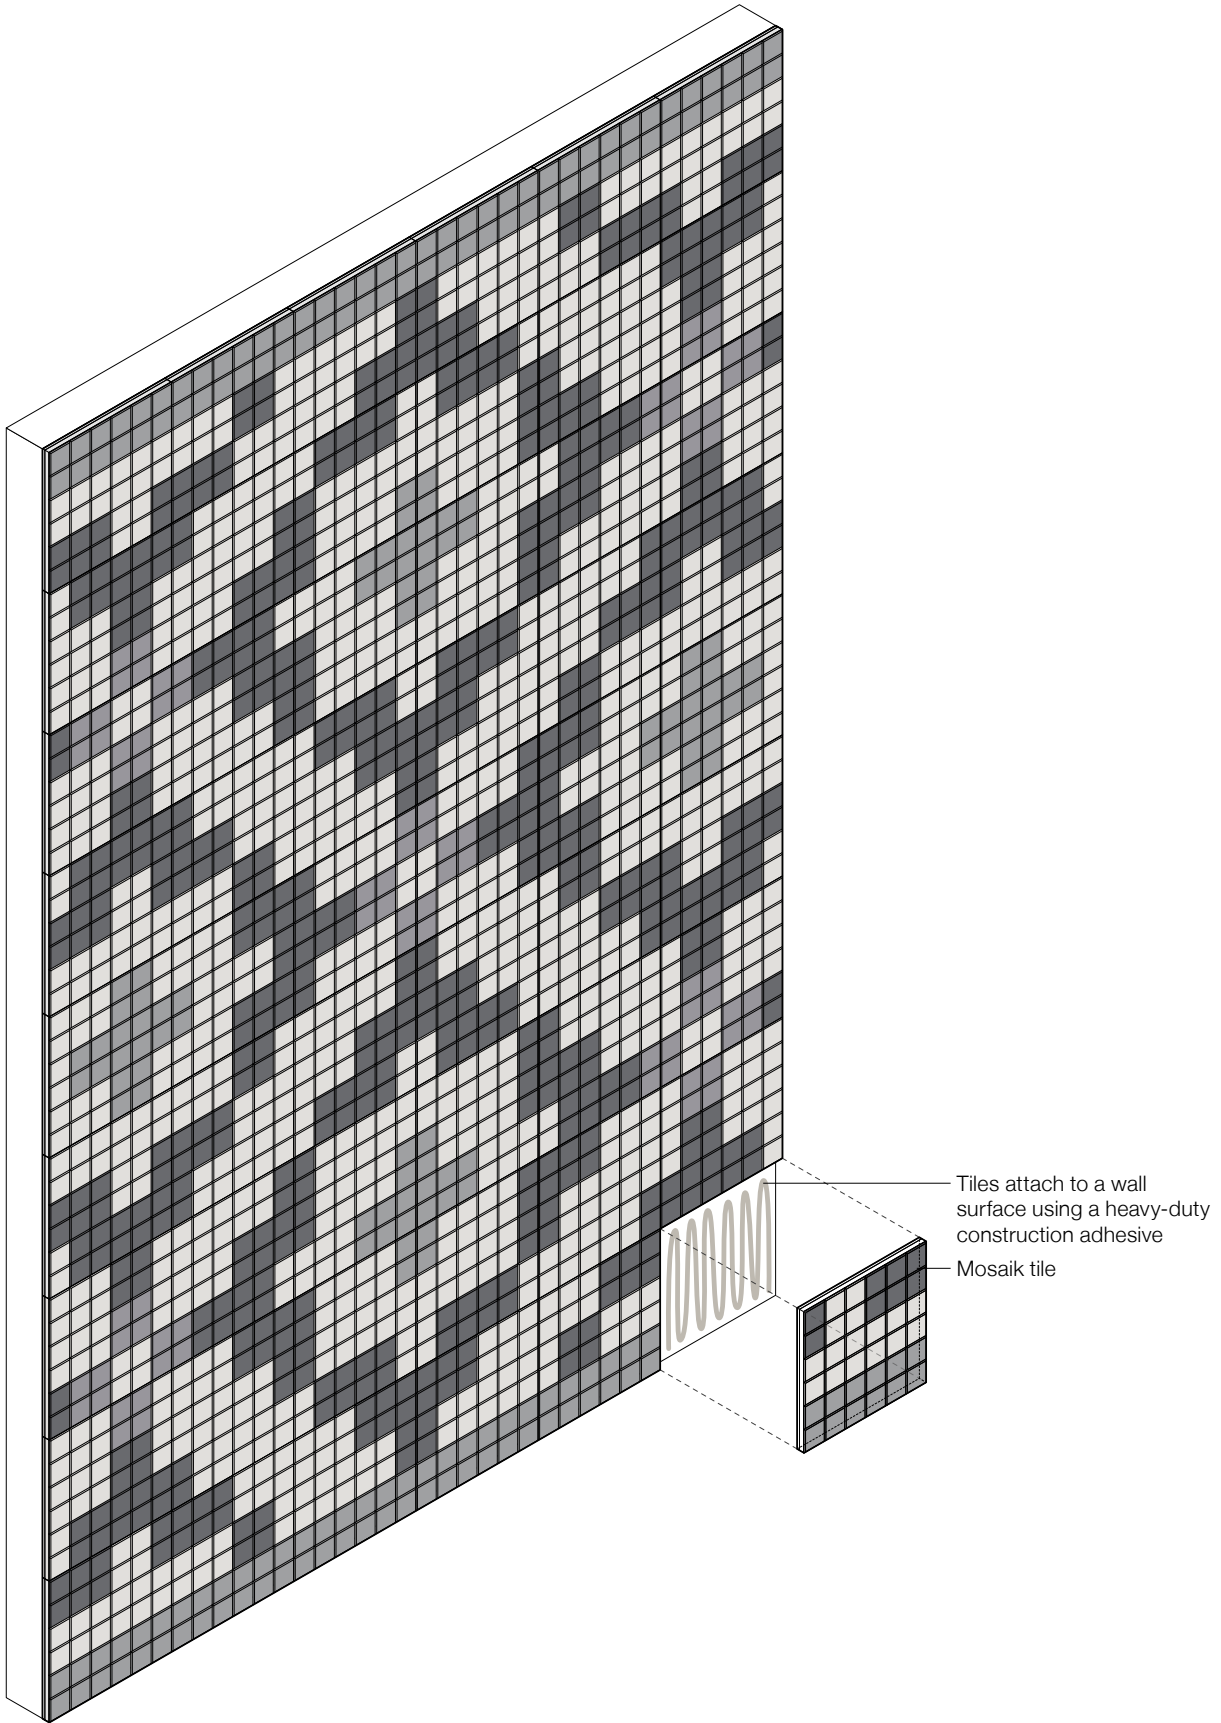

Exploded Axonometric - Shown in Checker design