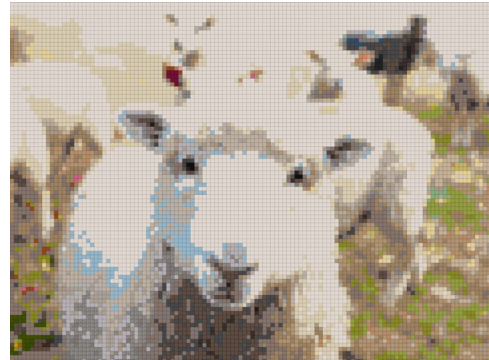

# Transform Images Into Mosaik Designs

The examples below show different ways in which images translate into two inch Mosaik tiles. Please contact your Sales Representative or contact FilzFelt Customer Service at [info@filzfelt.com](mailto:info@filzfelt.com) or 800.482.7777.

**Portrait Example**  
Original Image

**Portrait Example**  
Wall Size: 12'-0" x 9'-0"

**Portrait Example**  
Wall Size: 20'-0" x 15'-0"

**Landscape Example**  
Original Image

**Landscape Example**  
Wall Size: 12'-0" x 9'-0"