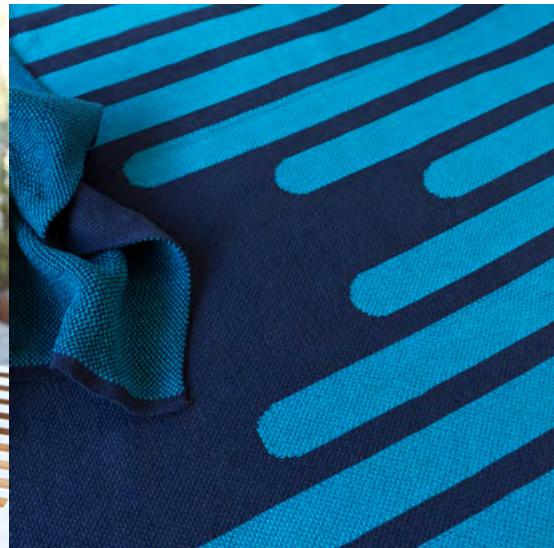

Picket Block

Acoustic Wall Tile

filzfelt •

Picket Block won't
be fenced in.

Don't let the name fool you, Picket Block is not fenced in. With its angled edges, this shape can be rotated to create a wide range of dynamic patterns. Picket Block can fill a wall or create floating installations that go well outside the box.

Picket Block was designed by Kelly Harris Smith, a textile and product designer who specializes in natural, sustainable, and recycled materials.

"I find inspiration almost everywhere I go. Whether it's the color of the sky at a particular moment, the texture of a manhole cover or the patterning on a facade, I'm constantly recording. Depending on the type of project, I photograph, sketch, collage and even stitch my ideas before moving to conceptual drawings."

Standard Colors

100% Wool Design Felt

							
487 Pfirsich	023 Koralle	945 Drachenfrucht	221 Himbeere	136 Weinrot	209 Bordeaux	102 Kirsche	201 Rot
							
125 Tomate	179 Hellrot	180 Terracotta	173 Mango	105 Rost	573 Kupfer	116 Orange	495 Abricot
							
124 Gelb	131 Honig	509 Kamel	550 Ocker	274 Senf	108 Zitrone	403 Mais	535 Sesam
							
203 Vanille	027 Kartause	384 Lind	713 Kiwi	377 Maigrün	732 Farn	378 Oliv	260 Sprießen
							
343 D'Grün	435 Smaragd	625 Pinie	248 Jade	472 Minze	575 Salbei	483 Adria	548 Türkis
							
312 Lagune	345 Pazifik	308 Petrol	698 Dunst	405 Stahl	215 Meer	540 Ozean	533 Indigo
							
282 D'Blau	111 Traube	626 Azur	647 Kobalt	686 Enzian	272 Royal	286 H'Blau	995 Wasser
							
458 Bewölkt	284 Himmel	613 Gletscher	551 Eis	113 Immergrün	099 Lila	667 Amethyst	269 Violett
							
242 Pink	640 Granat	634 Erröten	671 Pfingstrose	255 Flieder	437 Aubergine	250 Trüffelbraun	220 Rehbraun
							
411 Alpaka	190 Natur-meliert	200 Natur	331 Sahara	311 Mandel	467 Sand	481 Sandstein	100 Wollweiß
							
110 Rohweiß	160 Beige	529 Champagner	150 Weiß	428 Silber	427 Stein	021 Beton	170 Asche
							
423 Hellgrau	408 Taupe	175 Graphit	425 Taubengrau	446 Kohle	300 Anthrazit	426 Schwarz	