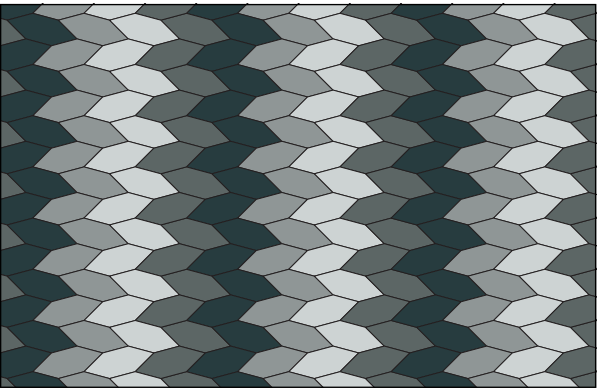

– Kelly Harris Smith, designer of Picket Block

Exploded Axonometric

3-Color Pattern
Code: FF-KS-PICK-001

4-Color Pattern 1
Code: FF-KS-PICK-002

4-Color Pattern 2
Code: FF-KS-PICK-003

4-Color Pattern 3
Code: FF-KS-PICK-004