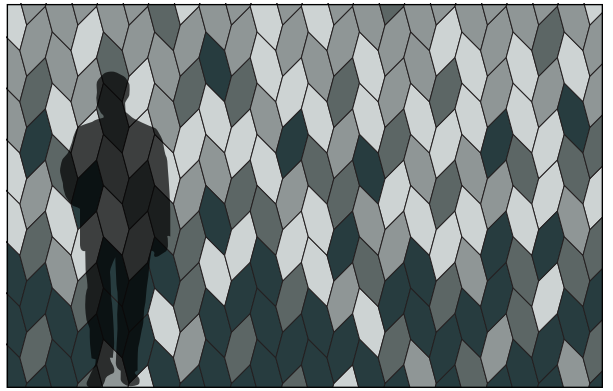

– Kelly Harris Smith, designer of Picket Block

Exploded Axonometric

3-Color Pattern
Code: FF-KS-PICK-001

4-Color Pattern 1
Code: FF-KS-PICK-002

4-Color Pattern 2
Code: FF-KS-PICK-003

4-Color Pattern 3
Code: FF-KS-PICK-004