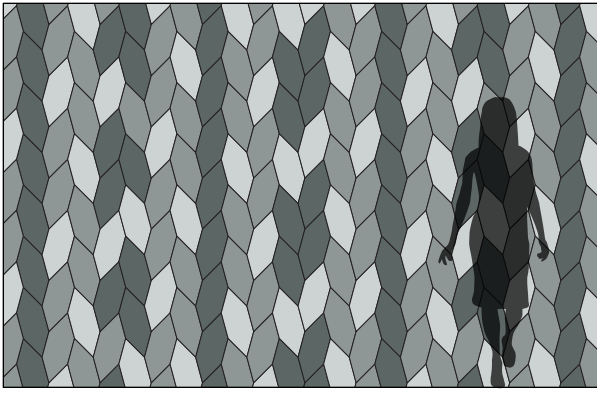

Picket Block

Acoustic Wall Tile

filzfelt •

Picket Block won't
be fenced in.

Don't let the name fool you, Picket Block is not fenced in. With its angled edges, this shape can be rotated to create a wide range of dynamic patterns. Picket Block can fill a wall or create floating installations that go well outside the box.

Picket Block was designed by Kelly Harris Smith, a textile and product designer who specializes in natural, sustainable, and recycled materials.

"I find inspiration almost everywhere I go. Whether it's the color of the sky at a particular moment, the texture of a manhole cover or the patterning on a facade, I'm constantly recording. Depending on the type of project, I photograph, sketch, collage and even stitch my ideas before moving to conceptual drawings."

– Kelly Harris Smith, designer of Picket Block

Exploded Axonometric

3-Color Pattern
Code: FF-KS-PICK-001

4-Color Pattern 1
Code: FF-KS-PICK-002

4-Color Pattern 2
Code: FF-KS-PICK-003

4-Color Pattern 3
Code: FF-KS-PICK-004