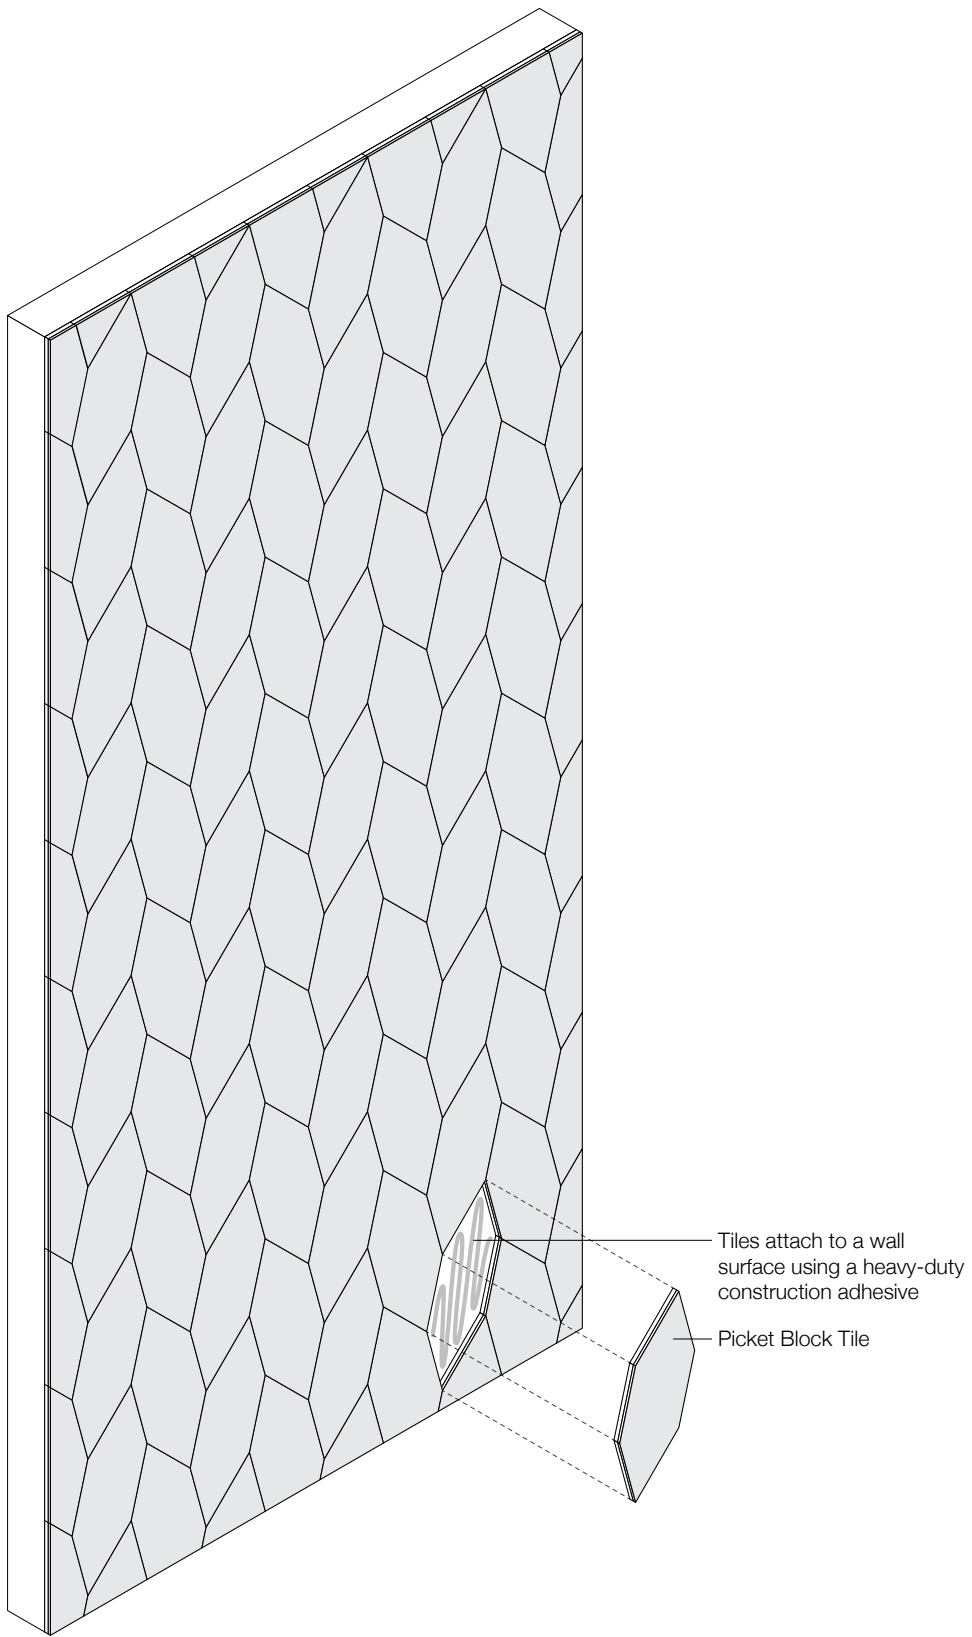

Picket Block

Acoustic Wall Tile

filzfelt •

Picket Block won't
be fenced in.

Don't let the name fool you, Picket Block is not fenced in. With its angled edges, this shape can be rotated to create a wide range of dynamic patterns. Picket Block can fill a wall or create floating installations that go well outside the box.

Picket Block was designed by Kelly Harris Smith, a textile and product designer who specializes in natural, sustainable, and recycled materials.

"I find inspiration almost everywhere I go. Whether it's the color of the sky at a particular moment, the texture of a manhole cover or the patterning on a facade, I'm constantly recording. Depending on the type of project, I photograph, sketch, collage and even stitch my ideas before moving to conceptual drawings."

– Kelly Harris Smith, designer of Picket Block

Exploded Axonometric

3-Color Pattern
Code: FF-KS-PICK-001

4-Color Pattern 1
Code: FF-KS-PICK-002

4-Color Pattern 2
Code: FF-KS-PICK-003

4-Color Pattern 3
Code: FF-KS-PICK-004