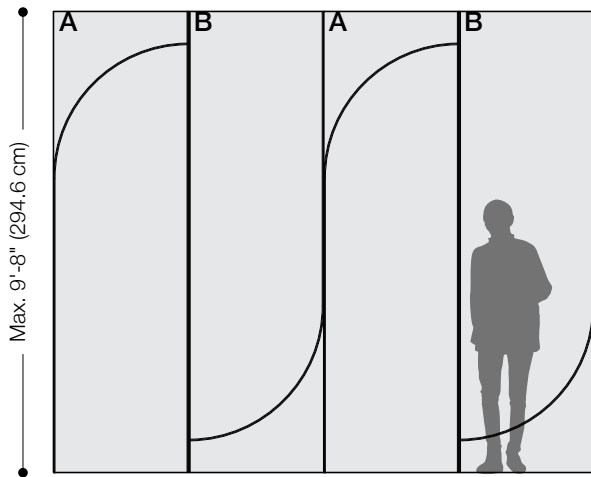

– David Hamlin with Submaterial, designer of Rise

Exploded Axonometric
Four Distinct Panels in Standard Pattern

Pattern 1

Repeat: AB | Repeat Width: 5'-8" (172.7 cm)
Code: FF-RISE-001

Pattern 2

Repeat: ABCD | Repeat Width: 11'-4" (345.4 cm)
Code: FF-RISE-002