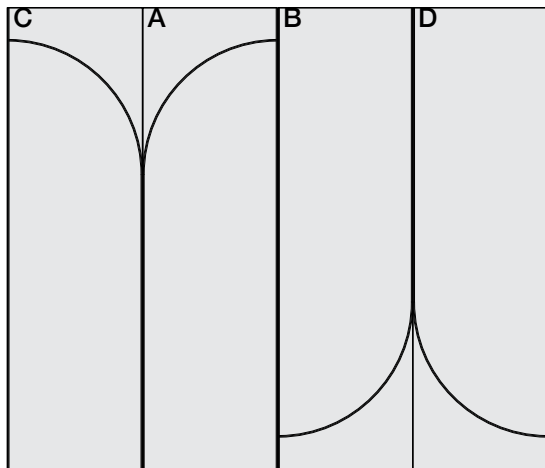

– David Hamlin with Submaterial, designer of Rise

Exploded Axonometric
Four Distinct Panels in Standard Pattern

Pattern 1

Repeat: AB | Repeat Width: 5'-8" (172.7 cm)
Code: FF-RISE-001

Pattern 2

Repeat: ABCD | Repeat Width: 11'-4" (345.4 cm)
Code: FF-RISE-002