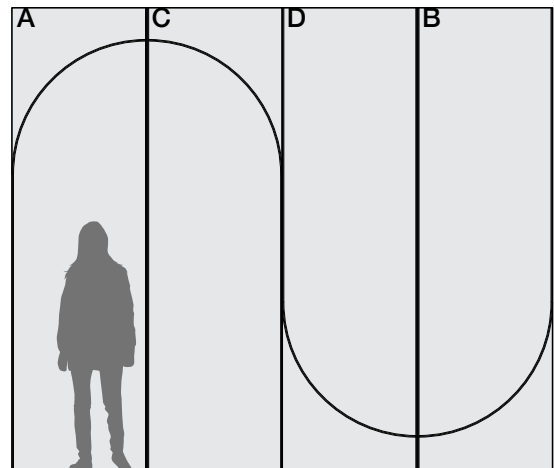

Pattern 4

Repeat: ACDB | Repeat Width: 11'-4" (345.4 cm)
Code: FF-RISE-004

Patterns are shown as suggested installations and may be configured with any combination of FilzFelt colors