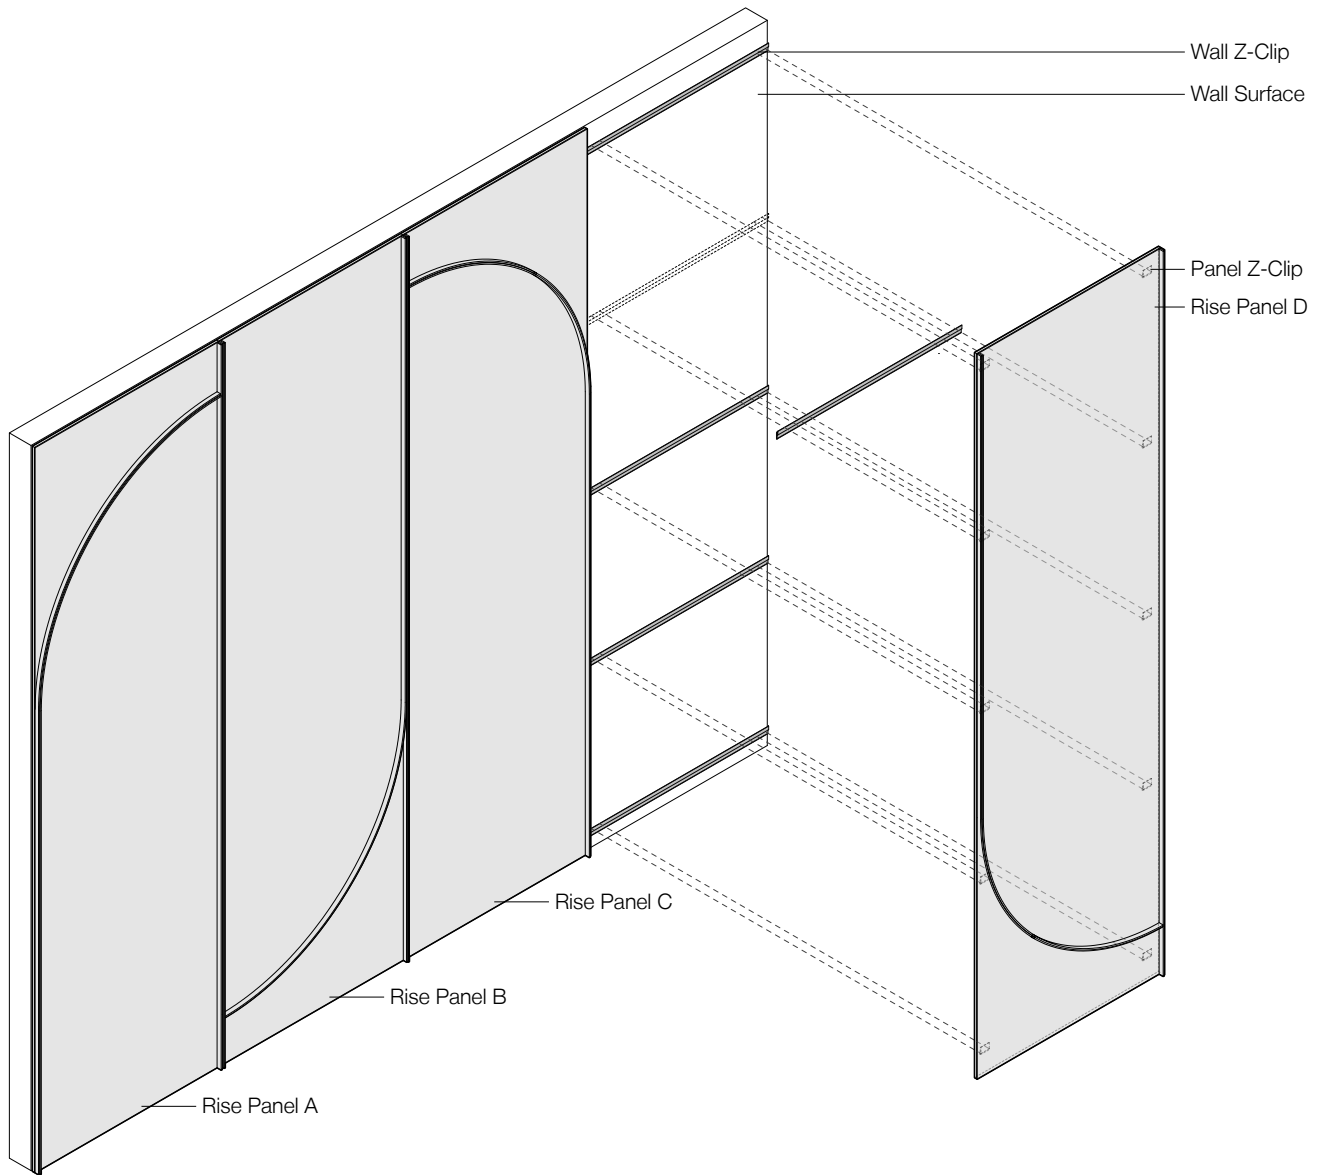

Rise

Acoustic Wall Panel

filzfelt •

Rise brings
sound absorption
the next level.

A design for the minimalist, Rise features an ever-so-subtle pattern of repeating curves that make a soft but still eye-catching statement in pure wool felt. But don't be fooled by Rise's seeming simplicity. These panels combine sound-softening, minimal seaming, and easy installation in an acoustic system that is way more than meets the eye. Combine colors from over ninety standard colorways to make these subtle arcs pop or keep it simple and straightforward in a single color.

Rise was designed by Submaterial, a design studio and manufacturer based in Albuquerque, New Mexico.

"With many of the surfaces and textures I explore, I believe I am striving to create a balance between simple geometries and complex natural systems. I have always been fascinated by the appearance of randomness, especially when it turns out to be driven by a complex and quite orderly set of rules."

– David Hamlin with Submaterial, designer of Rise

Exploded Axonometric
Four Distinct Panels in Standard Pattern

Pattern 1

Repeat: AB | Repeat Width: 5'-8" (172.7 cm)
Code: FF-RISE-001

Pattern 2

Repeat: ABCD | Repeat Width: 11'-4" (345.4 cm)
Code: FF-RISE-002