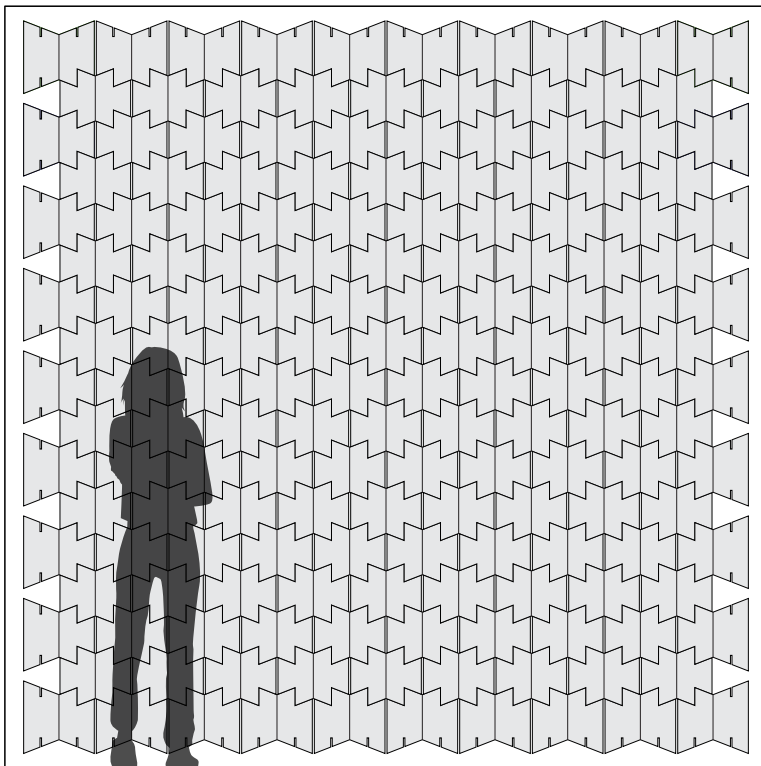

Scale was designed by Vanessa Busemann and Felix Zebl for Cabs Design as part of a project at University of Applied Sciences Mainz in Germany.

**Exploded Axonometric**

**Small Scale**

**Large Scale**

<b>Product</b>	Scale
<b>Designer</b>	Vanessa Busemann and Felix Zebi for Cabs Design
<b>Content</b>	100% Wool Design Felt + Akustika 10 Substrate (60% post-consumer recycled content)
<b>Module Sizes</b>	Small: 5 1/2" x 5 11/16" (14.0 x 14.5 cm) Large: 11 1/8" x 11 7/16" (28.3 x 29.0 cm)
<b>Thickness</b>	Small: 4 3/4 in (12 cm) (includes magnetic attachment hardware) Large: 6 3/8 in (16.2 cm) (includes magnetic attachment hardware)
<b>Durability</b>	Contract or residential
<b>Lead Time</b>	Made to order and certain lead times will apply
<b>Installation</b>	Install with magnetic attachment hardware provided (wall screens not included). Sufficient hardware will be provided for square or rectangular shapes and additional hardware is available for purchase for irregular or asymmetric shapes. Cotter Pins are available for purchase to reinforce connection and ceiling installations must be quoted. Refer to Scale Installation Instructions for complete guidance.
<b>Maintenance</b>	Vacuum occasionally to remove general air-borne debris. Should soiling occur, spot clean with mild soap and lukewarm water. Avoid aggressive rubbing as this can continue the felting process and change the surface appearance of the felt. Refer to 100% Wool Design Felt Maintenance + Cleaning for detailed care instructions.
<b>Variation</b>	Wool felt is a natural material and color variation and inclusions of natural fiber on the surface are evidence of the 100% natural origin of the material. Product color is only indicative, as it is not possible to assure consistency of color in a natural product due to the natural color of raw wool and absorption of dyes. Color matching cannot be guaranteed on shipments and variation will be more pronounced beyond the normal commercial range.
<b>Environmental</b>	100% Wool Design Felt is 100% biodegradable/compostable and Akustika 10 contains minimum 60% post-consumer recycled content and is 100% recyclable Contains no formaldehyde, 100% VOC free, no chemical irritants, and free of harmful substances 100% Wool Design Felt and Akustika 10 contribute to LEED® Download Declare Label Living Building Challenge Criteria Compliant Oeko-Tex® Standard 100 Certified Product Class II (100% Wool Design Felt + Akustika 10 Substrate) Meets VOC test limits for the CDPH v1.2 method
<b>Acoustics</b>	Small Scale: ASTM C 423: NRC – 0.70, SAA – 0.70 Large Scale: ASTM C 423: NRC – 0.75, SAA – 0.75
<b>Colorfastness to Light</b>	Class 4–5 (40 hours)
<b>Colorfastness to Crocking</b>	Class 3–4 (wet), Class 4–5 (dry)
<b>Flammability</b>	Test reports available upon request