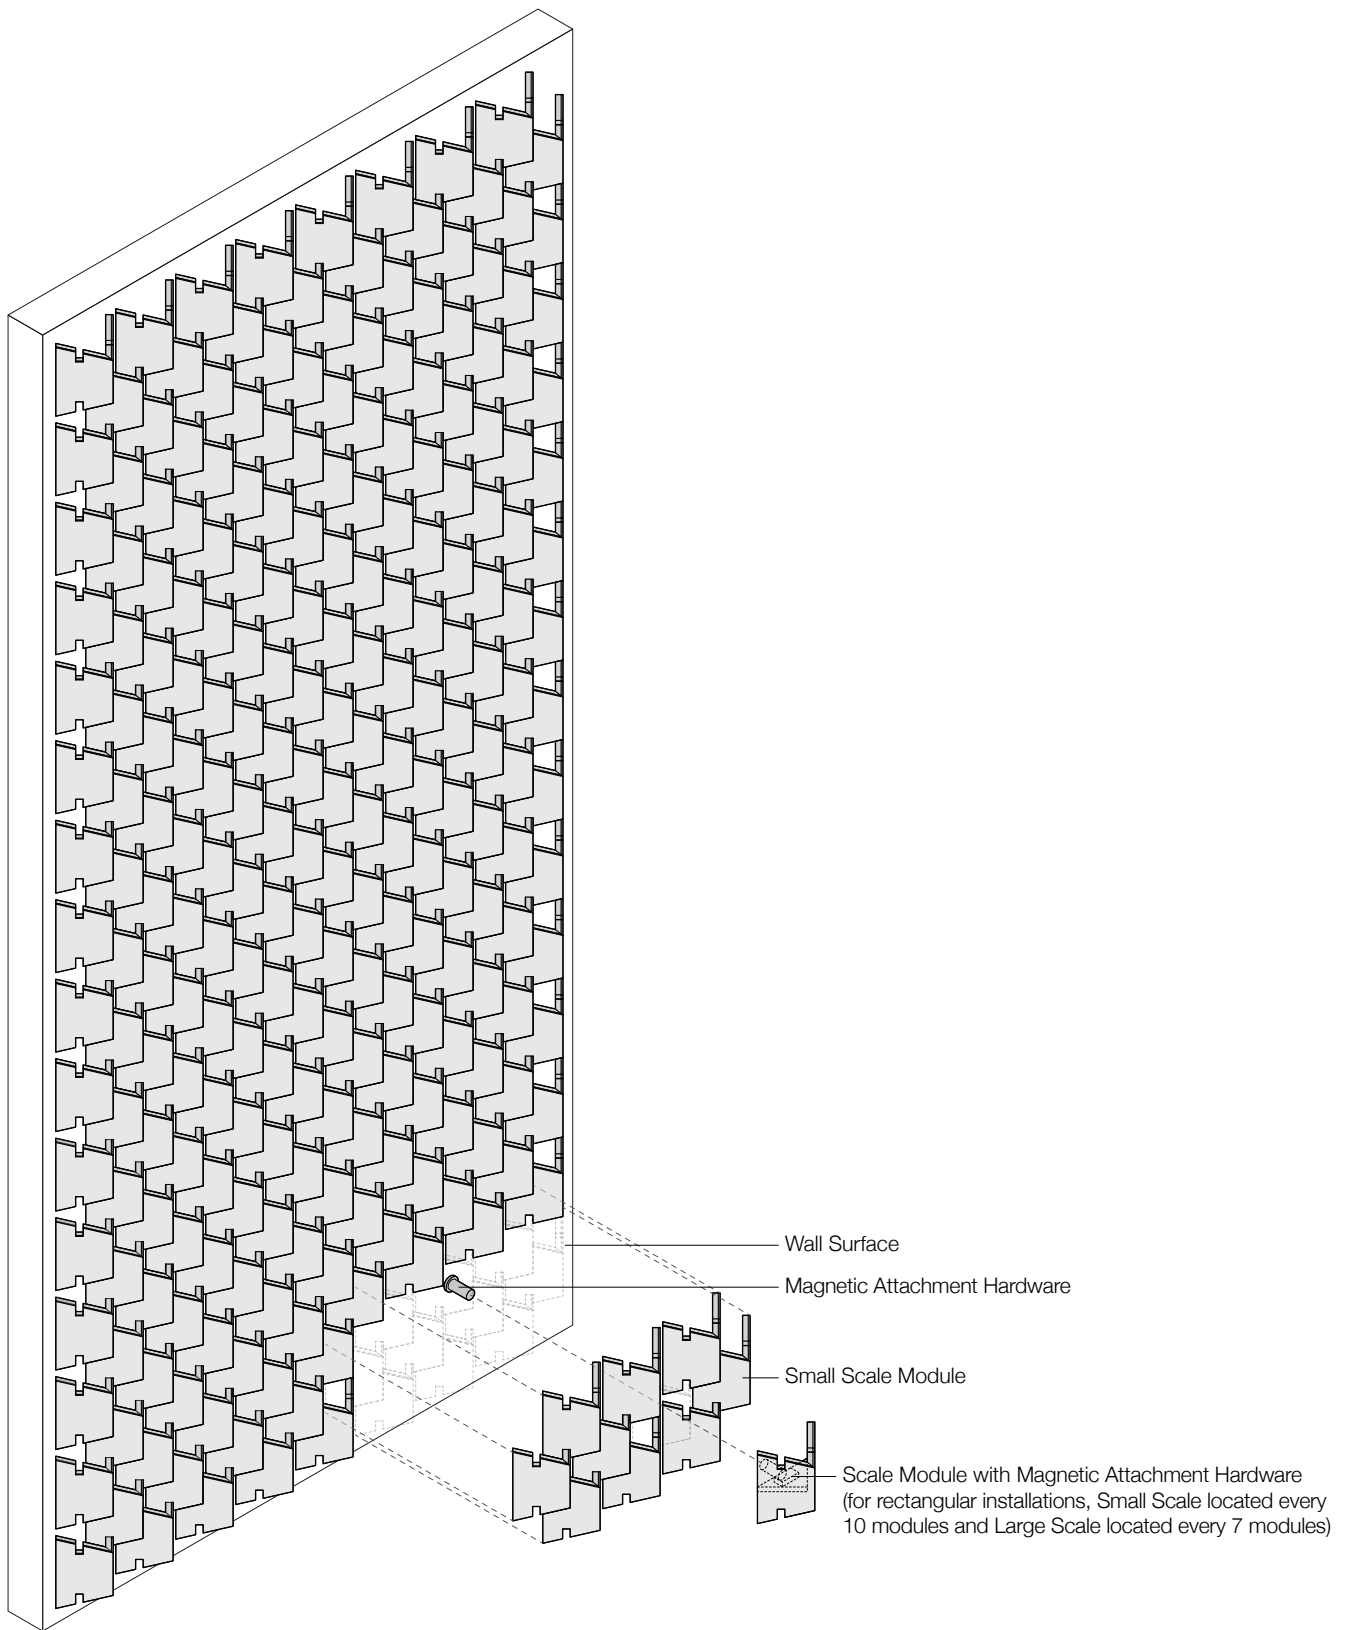

Exploded Axonometric