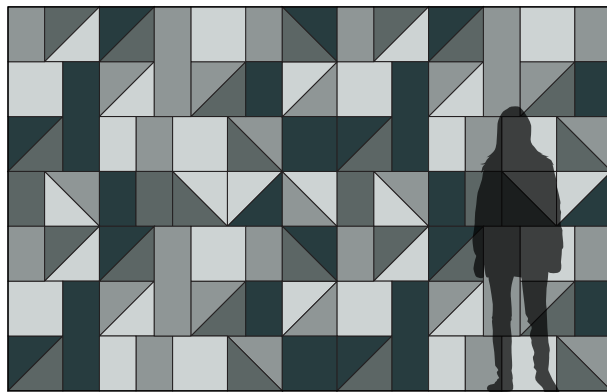

Triangle 90 Block

Acoustic Wall Tile

filzfelt •

Triangle 90 Block gets it just right.

Triangle 90 celebrates its 90-degree angle and plays well with Rectangle and Square Block. Available in more than ninety colors of 100% Wool Design Felt mounted to a high-performing acoustic substrate with standard or chamfered edges. The modular tiles install easily with heavy-duty construction adhesive while providing sound absorption and natural texture.

Exploded Axonometric

2-Color Pattern
Code: FF-AK-BLT9-001

3-Color Pattern
Code: FF-AK-BLT9-002

4-Color Pattern
Code: FF-AK-BLT9-003

4-Color Pattern with Square Block
Code: FF-AK-BLSQ-005

**4-Color Pattern with Rectangle A Block,
Rectangle B Block, Square Block**
Code: FF-AK-BLRE-005