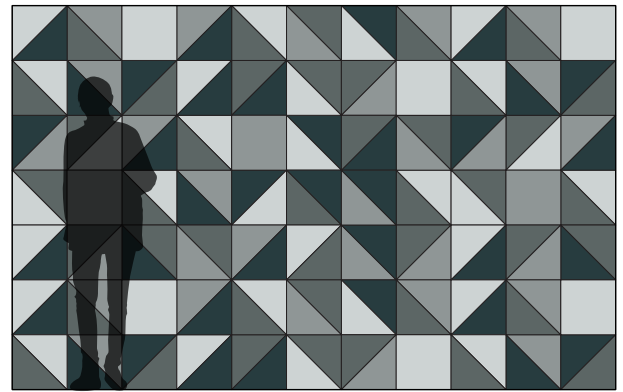

Triangle 90 Block

Acoustic Wall Tile

filzfelt •

Triangle 90 Block gets it just right.

Triangle 90 celebrates its 90-degree angle and plays well with Rectangle and Square Block. Available in more than ninety colors of 100% Wool Design Felt mounted to a high-performing acoustic substrate with standard or chamfered edges. The modular tiles install easily with heavy-duty construction adhesive while providing sound absorption and natural texture.

Exploded Axonometric

2-Color Pattern
Code: FF-AK-BLT9-001

3-Color Pattern
Code: FF-AK-BLT9-002

4-Color Pattern
Code: FF-AK-BLT9-003

4-Color Pattern with Square Block
Code: FF-AK-BLSQ-005

**4-Color Pattern with Rectangle A Block,
Rectangle B Block, Square Block**
Code: FF-AK-BLRE-005