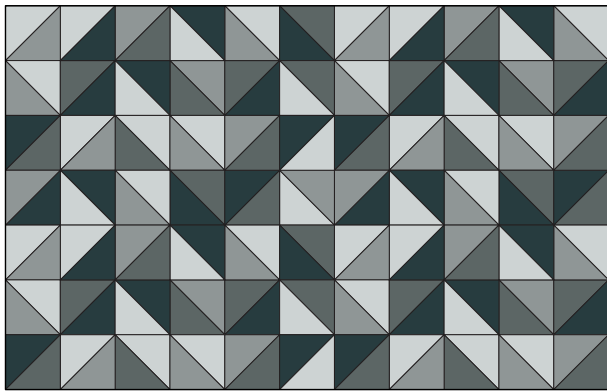

Triangle 90 Block

Acoustic Wall Tile

filzfelt •

Triangle 90 Block gets it just right.

Triangle 90 celebrates its 90-degree angle and plays well with Rectangle and Square Block. Available in more than ninety colors of 100% Wool Design Felt mounted to a high-performing acoustic substrate with standard or chamfered edges. The modular tiles install easily with heavy-duty construction adhesive while providing sound absorption and natural texture.

Exploded Axonometric

2-Color Pattern
Code: FF-AK-BLT9-001

3-Color Pattern
Code: FF-AK-BLT9-002

4-Color Pattern
Code: FF-AK-BLT9-003

4-Color Pattern with Square Block
Code: FF-AK-BLSQ-005

**4-Color Pattern with Rectangle A Block,
Rectangle B Block, Square Block**
Code: FF-AK-BLRE-005