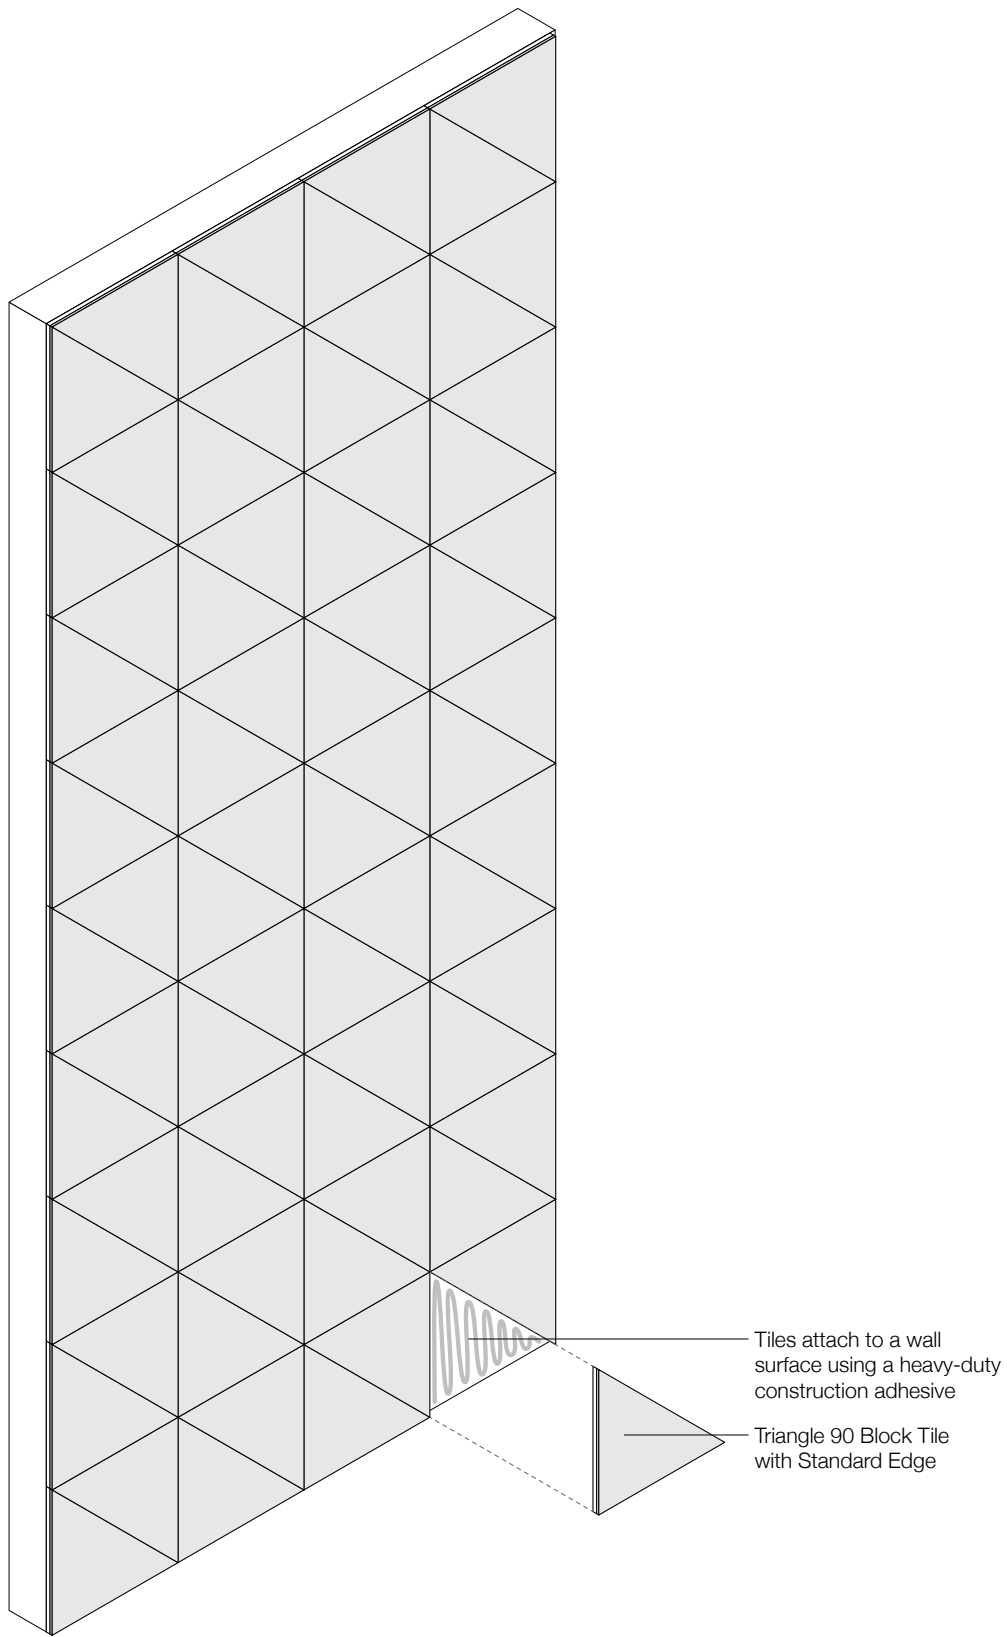

Triangle 90 Block

Acoustic Wall Tile

filzfelt •

Triangle 90 Block gets it just right.

Triangle 90 celebrates its 90-degree angle and plays well with Rectangle and Square Block. Available in more than ninety colors of 100% Wool Design Felt mounted to a high-performing acoustic substrate with standard or chamfered edges. The modular tiles install easily with heavy-duty construction adhesive while providing sound absorption and natural texture.

Exploded Axonometric

2-Color Pattern
Code: FF-AK-BLT9-001

3-Color Pattern
Code: FF-AK-BLT9-002

4-Color Pattern
Code: FF-AK-BLT9-003

4-Color Pattern with Square Block
Code: FF-AK-BLSQ-005

**4-Color Pattern with Rectangle A Block,
Rectangle B Block, Square Block**
Code: FF-AK-BLRE-005