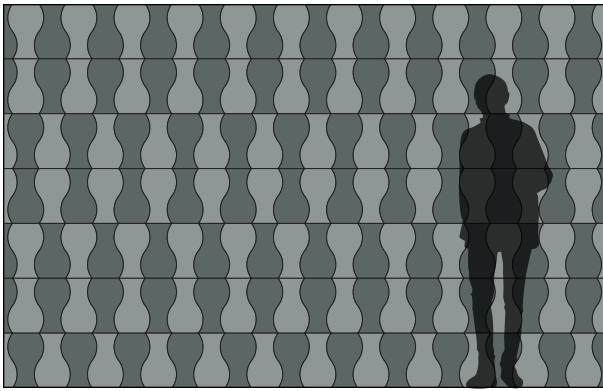

Exploded Axonometric

2-Color Pattern
Code: FF-EZ-VASE-001