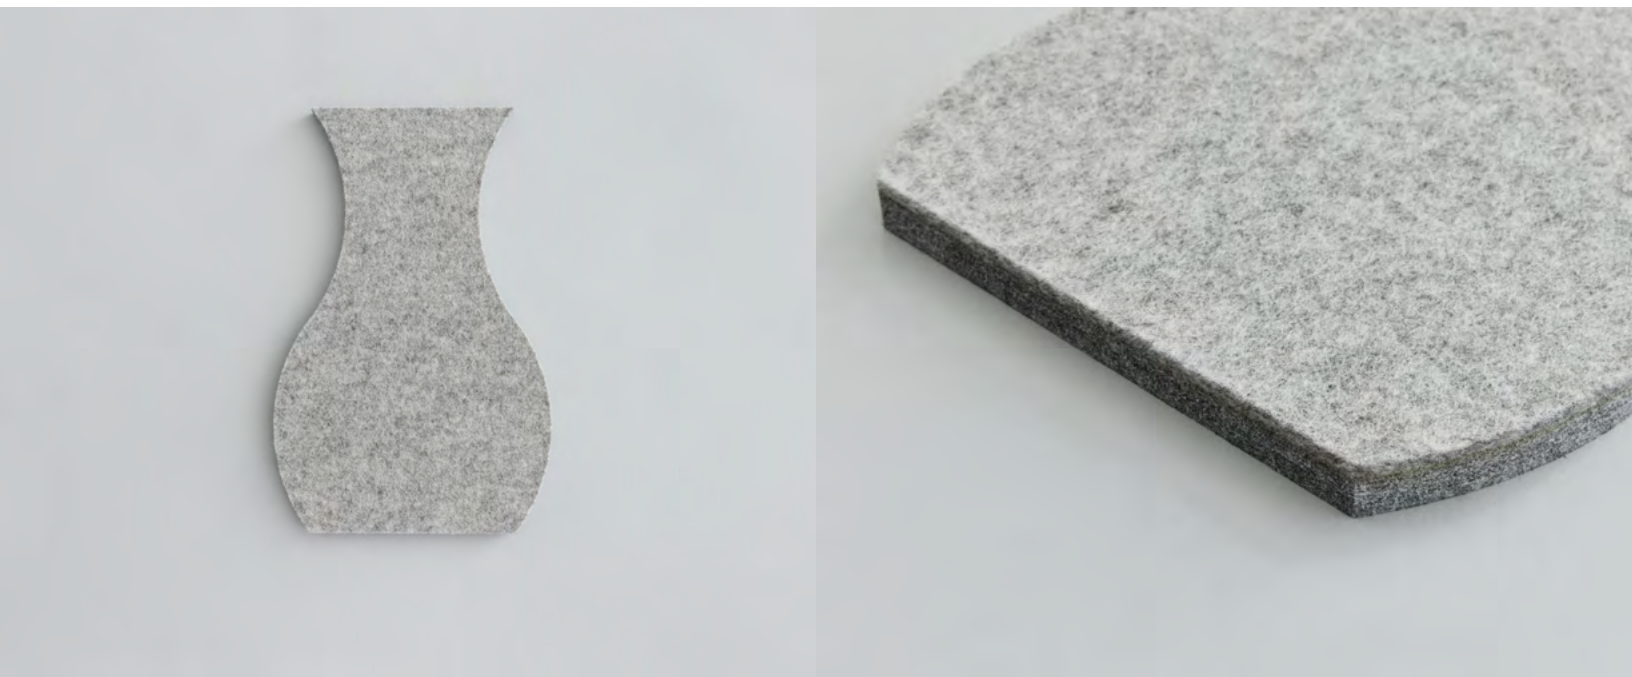

Vase Block

Acoustic Wall Tile

filzfelt •

Vase Block shown combined with Goblet Block

Vase Block captures fluidity on the wall.

Reminiscent of by Eva Zeisel's iconic nested vases, Vase's gracefully curvilinear form is at once contemporary and lyrical. On its own or paired with Goblet Block, Vase creates fluid curvilinear patterning. Available in over ninety colors of 100% Wool Design Felt mounted to a high-performing acoustic substrate, the modular tiles install easily with heavy-duty construction adhesive while providing sound absorption and natural texture.

Vase Block was designed by Eva Zeisel, a modernist ceramicist, designer, and "a maker of useful things."

"To describe our profession as designers, we are actually concerned with the playful search for beauty. The word 'playful' is a necessary aspect of our work because one of our problems is that we have to make and produce lovely things all throughout life. Playful is therefore an important part of our quality as designers."