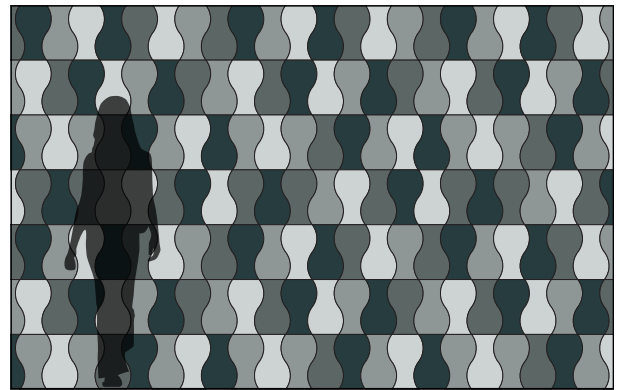

4-Color Pattern 2
Code: FF-EZ-VASE-004