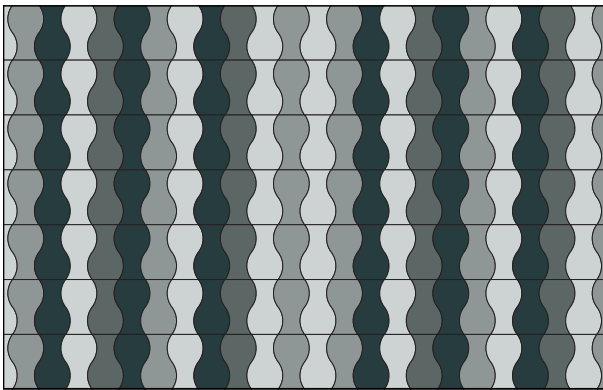

4-Color Pattern 1
Code: FF-EZ-VASE-003