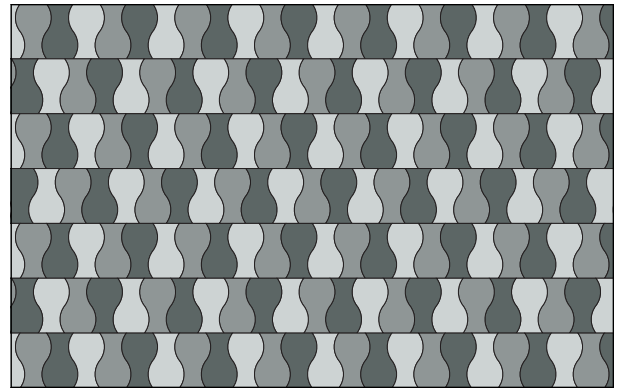

3-Color Pattern
Code: FF-EZ-VASE-002