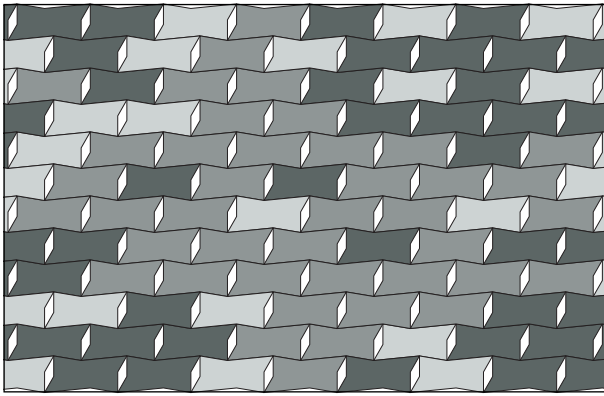

3-Color Pattern 1
Code: FF-AR-BLO3-003