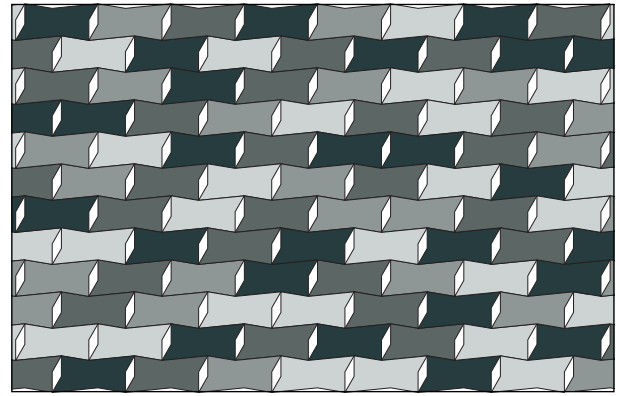

4-Color Pattern 1
Code: FF-AR-BLO3-005

4-Color Pattern 2
Code: FF-AR-BLO3-006

Patterns are shown as suggested installations and may be configured with any combination of FilzFelt colors

Product	ARO Block 3
Designer	Architecture Research Office
Content	100% Wool Design Felt + Akustika 10 Substrate (60% post-consumer recycled content)
Tile Size	1'-6" x 8" (45.7 x 20.3 cm)
Thickness	1/2 in (13 mm)
Thickness Tolerance	±1/16 in (2 mm)
Edges	Standard
Color Options	1-Color, 2-Color, 3-Color, or 4-Color per wall
Design Tool	A Design Tool is available to assist in the design of Block tiles. This tool allows patterns to be configured and is available at: dt.filzfelt.com
Custom	Custom sizes, shapes, and mounting options are available and must be quoted Tiles in 5/8 in (15 mm) thickness available with a 10% upcharge 5-Color or more per wall is available and must be quoted
Durability	Contract or residential
Lead Time	Made to order and certain lead times will apply
Installation	Install in the pattern as specified and attach to a wall surface using a heavy-duty construction adhesive. Tiles may be trimmed to size with a utility knife. Refer to ARO Block 3 Installation Instructions for complete guidance.
Maintenance	Vacuum occasionally to remove general air-borne debris. Should soiling occur, spot clean with mild soap and lukewarm water. Avoid aggressive rubbing as this can continue the felting process and change the surface appearance of the felt. Refer to 100% Wool Design Felt Maintenance + Cleaning for detailed care instructions.
Variation	Wool felt is a natural material and color variation and inclusions of natural fiber on the surface are evidence of the 100% natural origin of the material. Product color is only indicative, as it is not possible to assure consistency of color in a natural product due to the natural color of raw wool and absorption of dyes. Color matching cannot be guaranteed on shipments and variation will be more pronounced beyond the normal commercial range.
Environmental	100% Wool Design Felt is 100% biodegradable/compostable and Akustika 10 contains minimum 60% post-consumer recycled content and is 100% recyclable Contains no formaldehyde, 100% VOC free, no chemical irritants, and free of harmful substances 100% Wool Design Felt and Akustika 10 contribute to LEED® Download Declare Label Living Building Challenge Criteria Compliant Oeko-Tex® Standard 100 Certified Product Class II (100% Wool Design Felt + Akustika 10 Substrate) Meets VOC test limits for the CDPH v1.2 method
Acoustics	ASTM C 423: NRC – 0.50, SAA – 0.51
Colorfastness to Light	Class 4–5 (40 hours)
Colorfastness to Crocking	Class 3–4 (wet), Class 4–5 (dry)
Flammability	Test reports available upon request