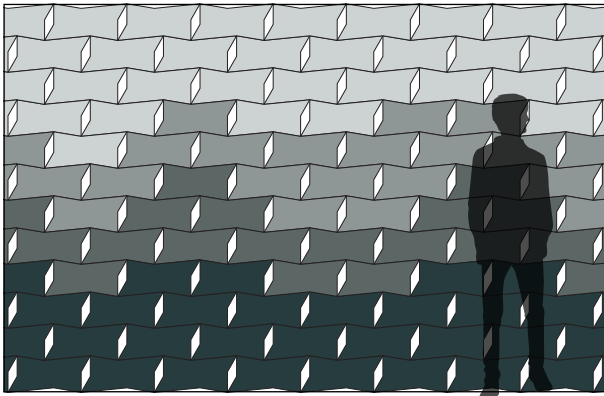

4-Color Pattern 1
Code: FF-AR-BLO3-005

4-Color Pattern 2
Code: FF-AR-BLO3-006

Patterns are shown as suggested installations and may be configured with any combination of FilzFelt colors

Product	ARO Block 3
Designer	Architecture Research Office
Content	100% Wool Design Felt + Akustika 10 Substrate (60% post-consumer recycled content)
Tile Size	1'-6" x 8" (45.7 x 20.3 cm)
Thickness	1/2 in (13 mm)
Thickness Tolerance	±1/16 in (2 mm)
Edges	Standard
Color Options	1-Color, 2-Color, 3-Color, or 4-Color per wall
Design Tool	A Design Tool is available to assist in the design of Block tiles. This tool allows patterns to be configured and is available at: dt.filzfelt.com
Custom	Custom sizes, shapes, and mounting options are available and must be quoted Tiles in 5/8 in (15 mm) thickness available with a 10% upcharge 5-Color or more per wall is available and must be quoted
Durability	Contract or residential
Lead Time	Made to order and certain lead times will apply
Installation	Install in the pattern as specified and attach to a wall surface using a heavy-duty construction adhesive. Tiles may be trimmed to size with a utility knife. Refer to ARO Block 3 Installation Instructions for complete guidance.
Maintenance	Vacuum occasionally to remove general air-borne debris. Should soiling occur, spot clean with mild soap and lukewarm water. Avoid aggressive rubbing as this can continue the felting process and change the surface appearance of the felt. Refer to 100% Wool Design Felt Maintenance + Cleaning for detailed care instructions.
Variation	Wool felt is a natural material and color variation and inclusions of natural fiber on the surface are evidence of the 100% natural origin of the material. Product color is only indicative, as it is not possible to assure consistency of color in a natural product due to the natural color of raw wool and absorption of dyes. Color matching cannot be guaranteed on shipments and variation will be more pronounced beyond the normal commercial range.
Environmental	100% Wool Design Felt is 100% biodegradable/compostable and Akustika 10 contains minimum 60% post-consumer recycled content and is 100% recyclable Contains no formaldehyde, 100% VOC free, no chemical irritants, and free of harmful substances 100% Wool Design Felt and Akustika 10 contribute to LEED® Download Declare Label Living Building Challenge Criteria Compliant Oeko-Tex® Standard 100 Certified Product Class II (100% Wool Design Felt + Akustika 10 Substrate) Meets VOC test limits for the CDPH v1.2 method
Acoustics	ASTM C 423: NRC – 0.50, SAA – 0.51
Colorfastness to Light	Class 4–5 (40 hours)
Colorfastness to Crocking	Class 3–4 (wet), Class 4–5 (dry)
Flammability	Test reports available upon request