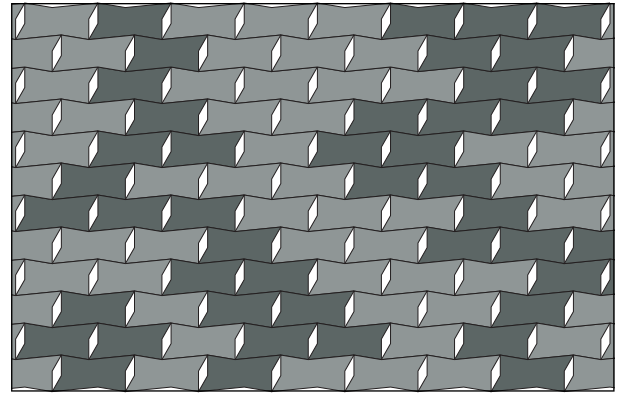

2-Color Pattern 2
Code: FF-AR-BLO3-002