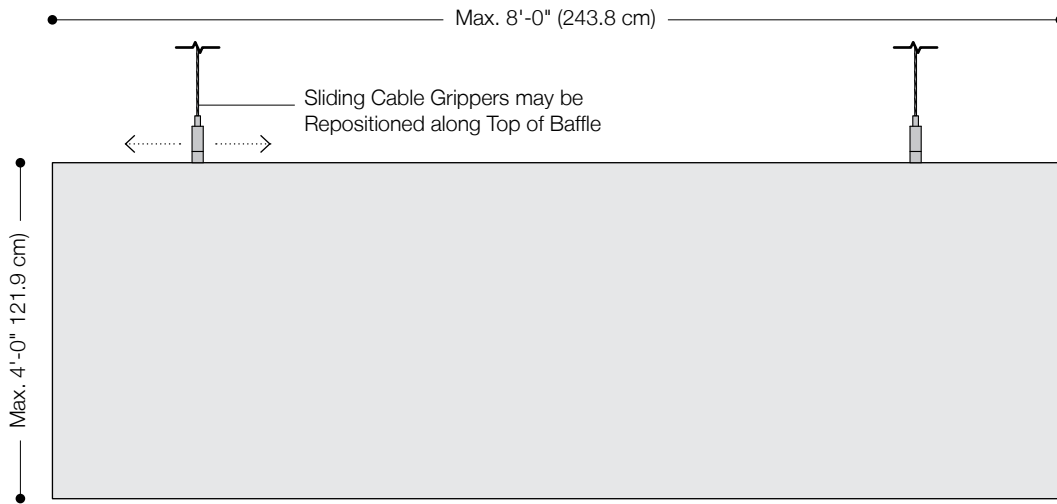

Suspension Cable
Front Elevation