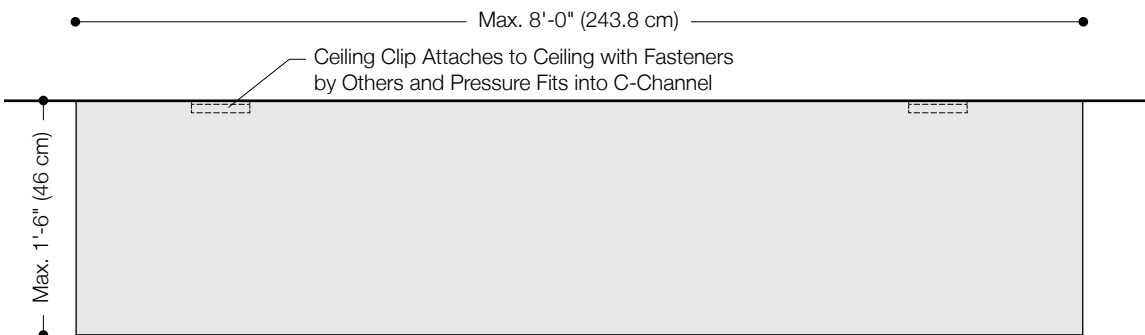

Ceiling Mounted
Front Elevation