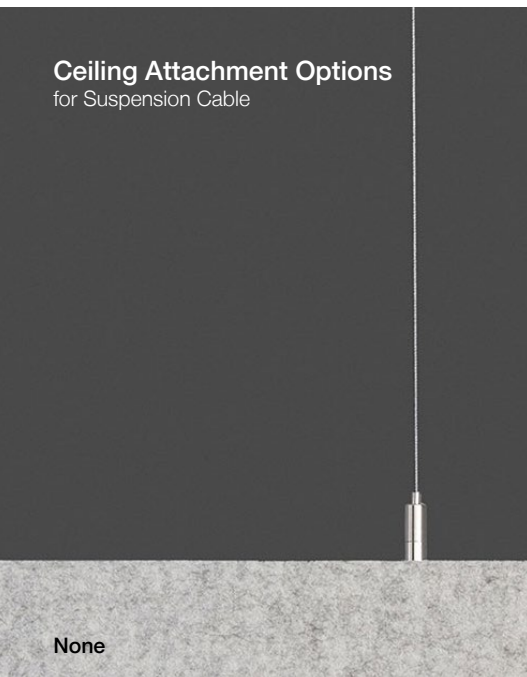

Suspension Options

Suspension Cable with Sliding Cable Gripper

Suspension Rod

Ceiling Mounted

For details of suspension + ceiling attachment options, please contact FilzFelt Customer Service

Edge Options

Exposed Edge

Covered Edge

Ceiling Attachment Options for Suspension Cable

None

No Ceiling Attachment Hardware Provided Unless Otherwise Specified

Ceiling Mounting Plate

Ceiling Mounting Plate includes Mounting Plate with Cable Gripper (ceiling fasteners not included)