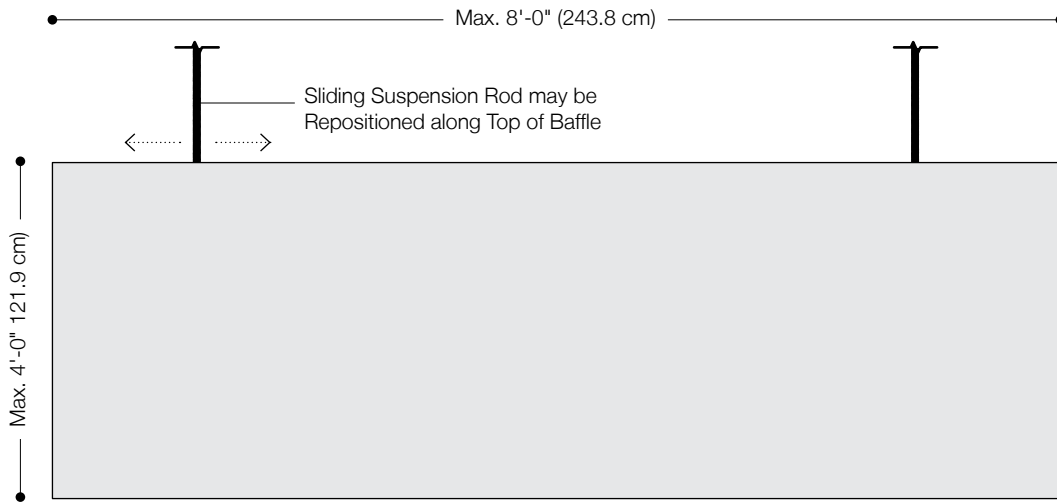

Suspension Cable
Front Elevation

Suspension Rod
Front Elevation

Ceiling Mounted
Front Elevation

Product	Akustika 25 Baffle
Content	100% Wool Design Felt + Akustika 25 Substrate (60% pre-consumer recycled content)
Standard Sizes	Minimum: 1 sq ft (0.09 sq m) Maximum for Suspended: 4'-0" x 8'-0" (121.9 x 243.8 cm) Maximum for Ceiling Mounted: 1'-6" x 8'-0" (45.7 x 243.8 cm)
Thickness	1 1/4 in (31 mm)
Edge Options	Exposed Covered
Suspension Options	Suspension Cable Suspension Rod Ceiling Mounted
Suspension Points	Two suspension points per panel
Ceiling Attachment Options for Suspension Cable	None Ceiling Mounting Plate ACT Grid Clip
Custom	Custom sizes and shapes are available and must be quoted
Durability	Contract
Lead Time	Made to order and certain lead times will apply
Installation	Install with two suspension drops included per baffle for suspended options or ceiling attachment hardware for ceiling mounted. Sliding cable grippers and suspension rods may be repositioned along track in top of panel and optional ceiling attachment options include ceiling mounting plate and ACT grid clips. Suspension cables or rods come in 3'-0" (91.4 cm) length and additional length is available for an upcharge. Actual ceiling connection depends upon ceiling type and ceiling fasteners not included.
Unistrut Installation	Suspension options may be suspended from Unistrut Metal Framing System provided by others. For more information, please contact FilzFelt Customer Service.
Maintenance	Vacuum occasionally to remove general air-borne debris. Should soiling occur, spot clean with mild soap and lukewarm water. Avoid aggressive rubbing as this can continue the felting process and change the surface appearance of the felt. Refer to Product Maintenance and Cleaning Guide for detailed care instructions.
Variation	Wool felt is a natural material and color variation and inclusions of natural fiber on the surface are evidence of the 100% natural origin of the material. Product color is only indicative, as it is not possible to assure consistency of color in a natural product due to the natural color of raw wool and absorption of dyes. Color matching cannot be guaranteed on shipments and variation will be more pronounced beyond the normal commercial range.
Environmental	100% Wool Design Felt is 100% biodegradable/compostable and Akustika 25 contains minimum 60% pre-consumer recycled content and is 100% recyclable Contains no formaldehyde, no chemical irritants, and free of harmful substances 100% Wool Design Felt and Akustika 25 contribute to LEED® Download Declare Label Living Building Challenge Criteria Compliant Oeko-Tex® Standard 100 Certified Product Class II (100% Wool Design Felt) Meets VOC test limits for the CDPH v1.2 method
Acoustics	ASTM C 423: NRC – 1.20, SAA – 1.18
Colorfastness to Light	Class 4–5 (40 hours)
Colorfastness to Crocking	Class 3–4 (wet), Class 4–5 (dry)
Flammability	Test reports available upon request