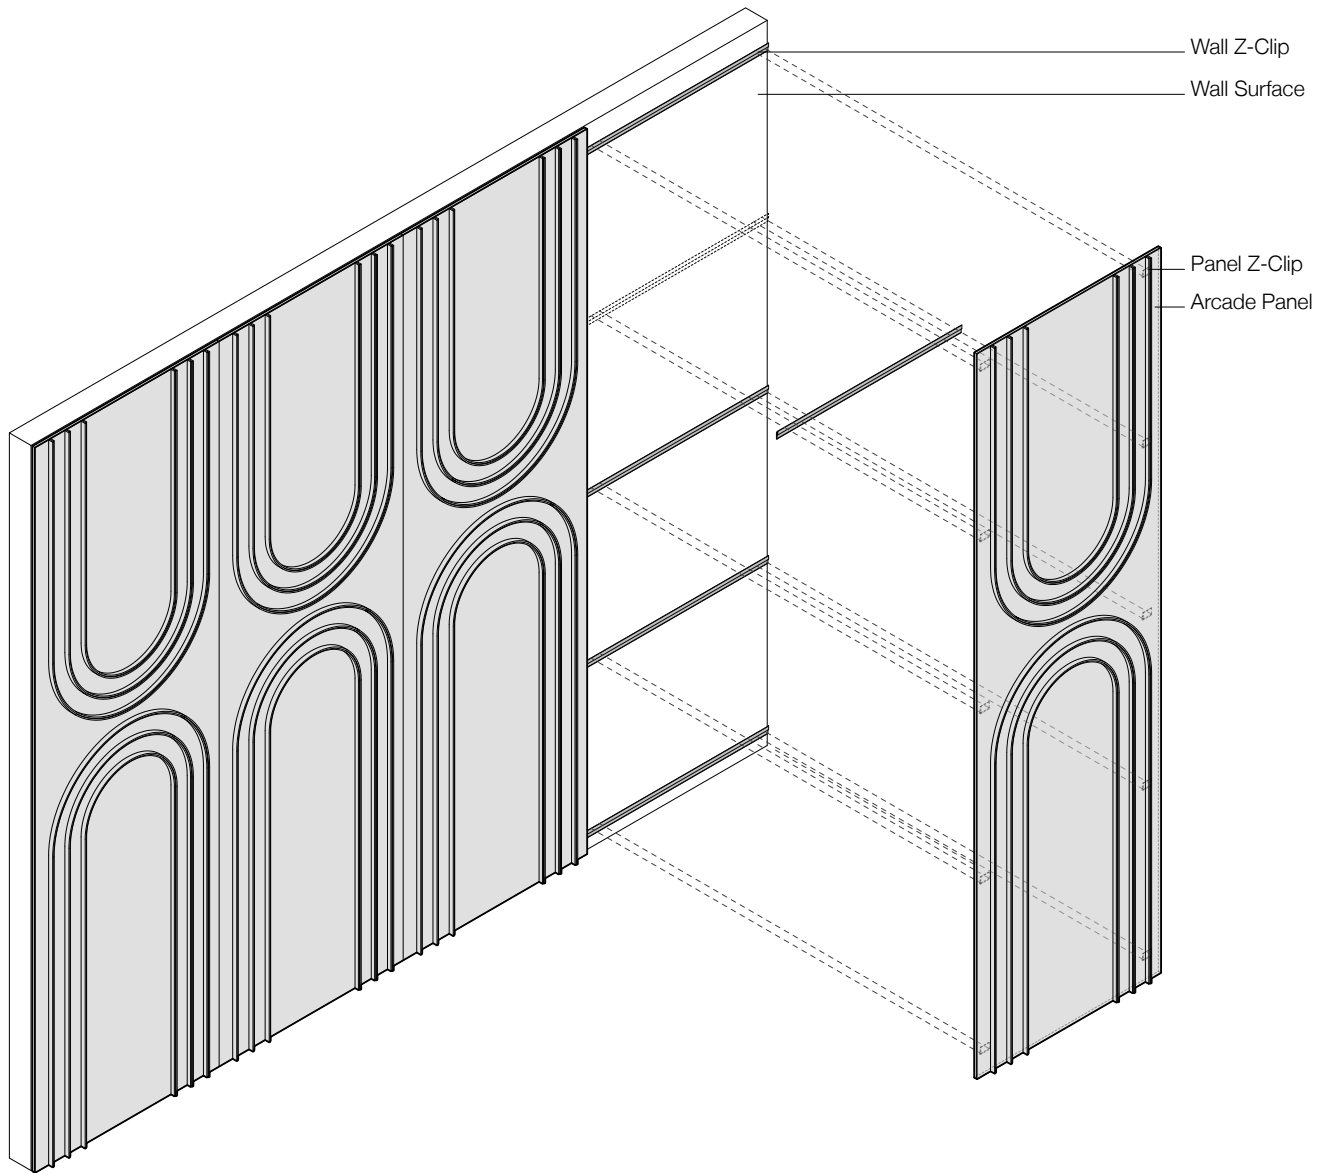

– David Hamlin with Submaterial, designer of Arcade

Exploded Axonometric

<b>Product</b>	Arcade
<b>Designer</b>	Submaterial
<b>Content</b>	100% Wool Design Felt + Akustika 10 Substrate (60% post-consumer recycled content)
<b>Maximum Panel Size</b>	2'-10" x 9'-8" (86.4 x 294.6 cm)
<b>Thickness</b>	1 1/2 in (38 mm) (includes Z-Clips)
<b>Color Options</b>	1-Color or 2-Color per wall
<b>Trim Options</b>	End-of-Run Trim Baseboard Trim
<b>Custom</b>	Customization of on-edge detail and 3-Color or more per wall are available must be quoted
<b>Durability</b>	Contract or residential
<b>Lead Time</b>	Made to order and certain lead times will apply
<b>Installation</b>	Install with Z-Clips provided (wall screws not included). The Z-Clips provided are 6 ft (1.8 m) in length and can be cut to fit according to site requirements. Refer to Arcade Installation Instructions for complete guidance.
<b>Maintenance</b>	Vacuum occasionally to remove general air-borne debris. Should soiling occur, spot clean with mild soap and lukewarm water. Avoid aggressive rubbing as this can continue the felting process and change the surface appearance of the felt. Refer to 100% Wool Design Felt Maintenance + Cleaning for detailed care instructions.
<b>Environmental</b>	100% Wool Design Felt is 100% biodegradable/compostable and Akustika 10 contains minimum 60% post-consumer recycled content and is 100% recyclable Contains no formaldehyde, 100% VOC free, no chemical irritants, and free of harmful substances 100% Wool Design Felt and Akustika 10 contribute to LEED® Download Declare Label Living Building Challenge Complaint Oeko-Tex® Standard 100 Certified Product Class II (100% Wool Design Felt + Akustika 10 Substrate) Meets VOC test limits for the CDPH v1.2 method
<b>Variation</b>	Wool felt is a natural material and color variation and inclusions of natural fiber on the surface are evidence of the 100% natural origin of the material. Product color is only indicative, as it is not possible to assure consistency of color in a natural product due to the natural color of raw wool and absorption of dyes. Color matching cannot be guaranteed on shipments and variation will be more pronounced beyond the normal commercial range.
<b>Acoustics</b>	ASTM C 423: NRC – 0.60, SAA – 0.57
<b>Colorfastness to Light</b>	Class 4–5 (40 hours)
<b>Colorfastness to Crocking</b>	Class 3–4 (wet), Class 4–5 (dry)
<b>Flammability</b>	Test reports available upon request