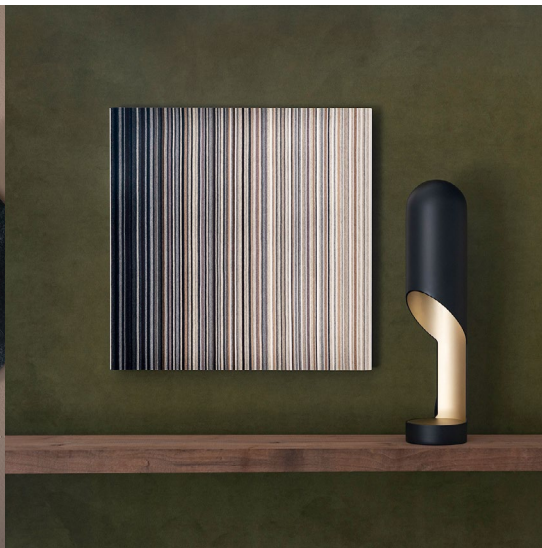

“With many of the surfaces and textures I explore, I believe I am striving to create a balance between simple geometries and complex natural systems. I have always been fascinated by the appearance of randomness, especially when it turns out to be driven by a complex and quite orderly set of rules.”

– David Hamlin with Submaterial, designer of Arcade