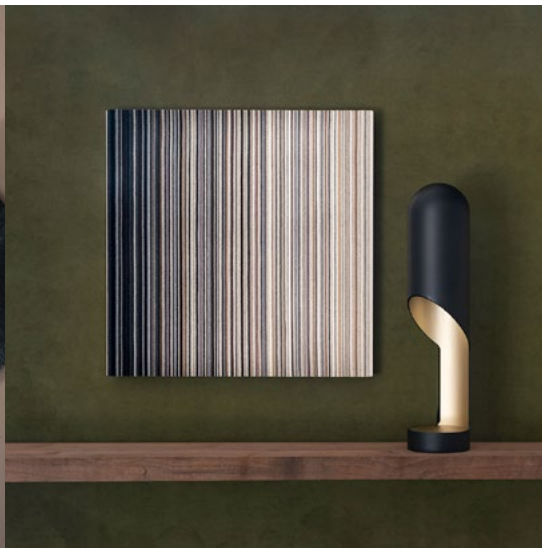

Bulb

Acoustic Wall Panel

filzfelt •

When it comes to
acoustics, Bulb really
floats our boat.

Bulb's whimsical balloon-shaped concentric lines of 100% Wool Design Felt on edge conceal a workhorse acoustic substrate beneath. These smart acoustic panels butt together to minimize seams creating a continuous sound-softening surface that belies a lightweight, high-performing acoustic substrate. Customize the design beginning with over ninety colorways to choose from and finishing off with trim details to create a truly unique floor-to-ceiling wallcovering.

Bulb was designed by Submaterial, a design studio and manufacturer based in Albuquerque, New Mexico.

“With many of the surfaces and textures I explore, I believe I am striving to create a balance between simple geometries and complex natural systems. I have always been fascinated by the appearance of randomness, especially when it turns out to be driven by a complex and quite orderly set of rules.”