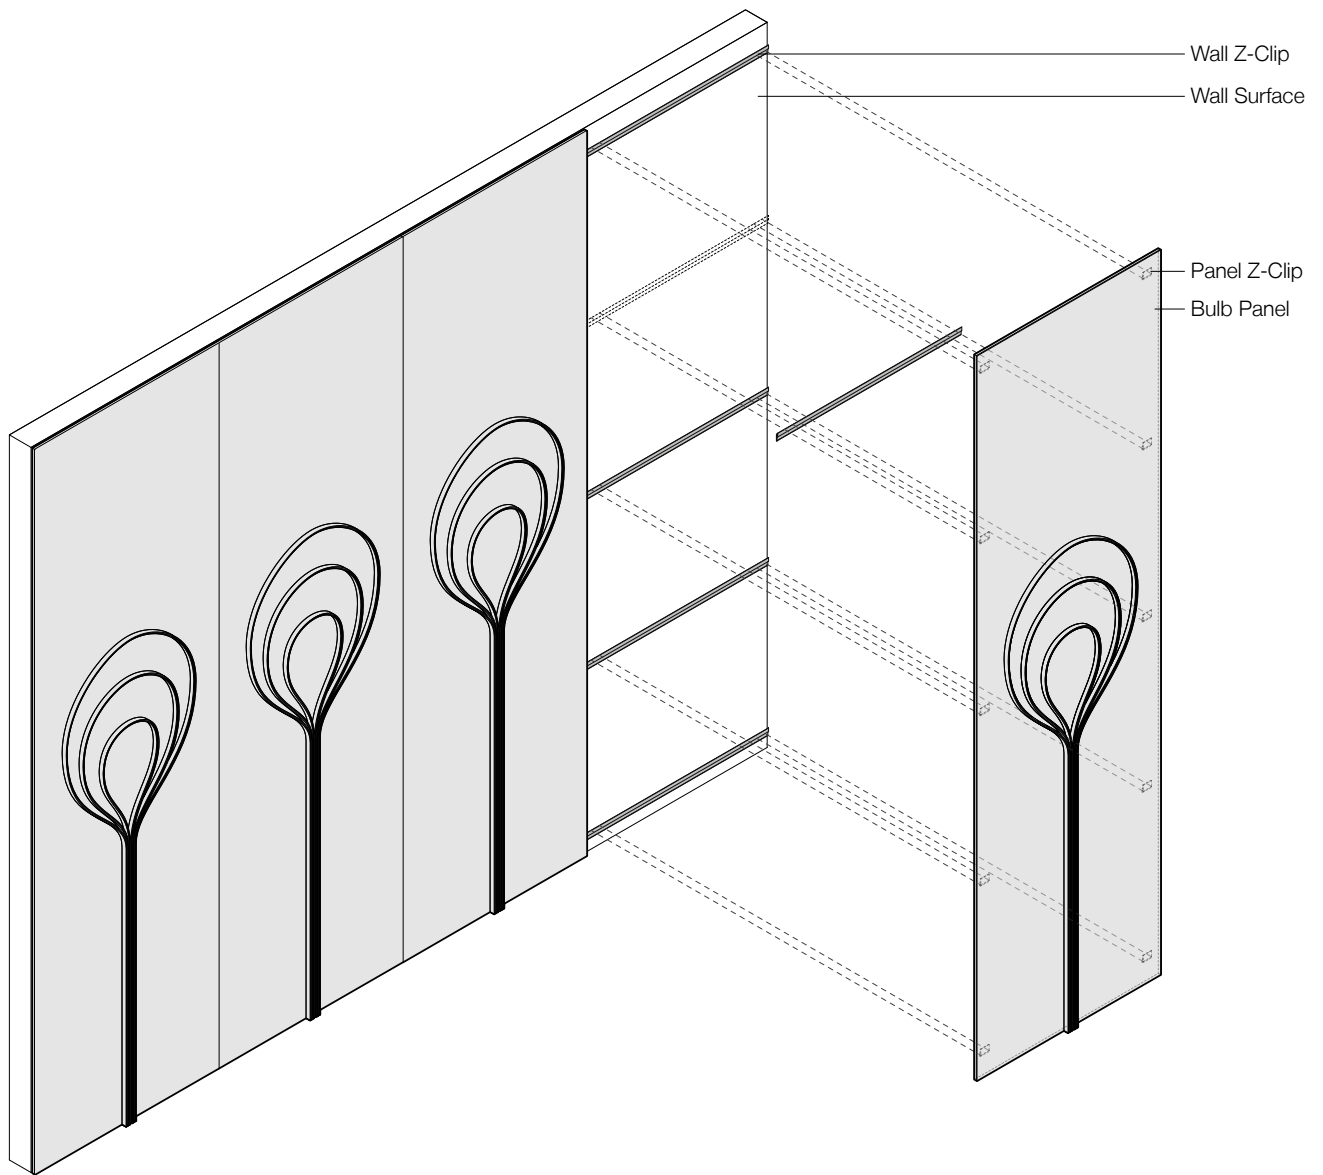

Exploded Axonometric