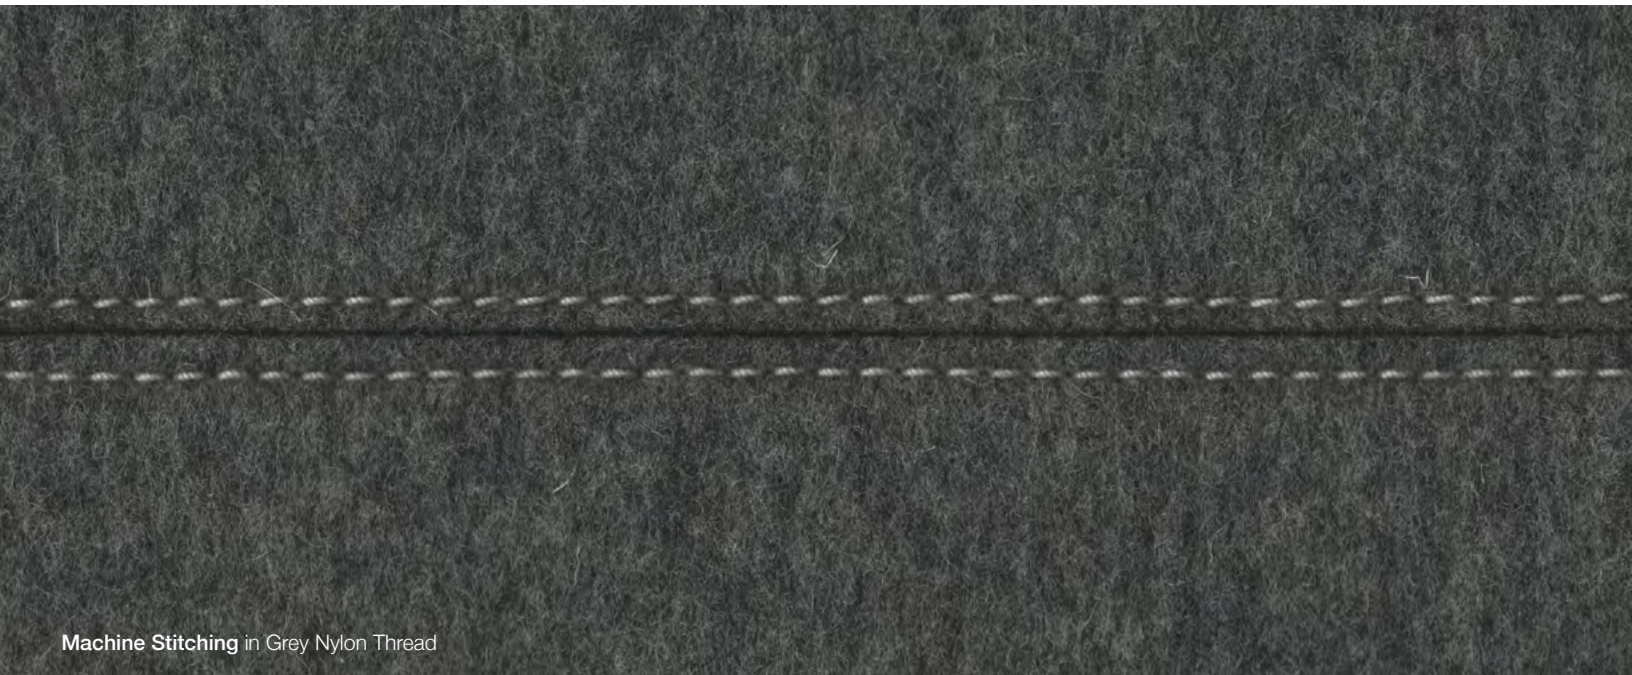

Circle Floor Mat

Floor Covering

Circle Floor Mat at Troy Residence
with custom asymmetric stitching

Circle Floor Mat has got it covered.

Looking for a floor covering option that is durable but with a soft hand that's just plain gorgeous? Our 100% wool felt fits the bill! Felt has long been established as a flooring covering material by nomadic peoples in Asia, where rugs, tents, and clothing are still produced in wool felt. This nonwoven textile is produced with raw wool undergoes a wet "felting" process, which involves matting, condensing and pressing the fibers. Circle Floor Mats are CNC cut from 100% Wool Design Felt with a modern machine stitching detail in light grey nylon thread for durability.

Circle Floor Mat at Nob Hill Residence
with custom asymmetric stitching

Machine Stitching in Grey Nylon Thread

● 4'-6" (137.2 cm) ●

Small

● 5'-9" (175.3 cm) ●

Medium

● 8'-0" (243.8 cm) ●

Large