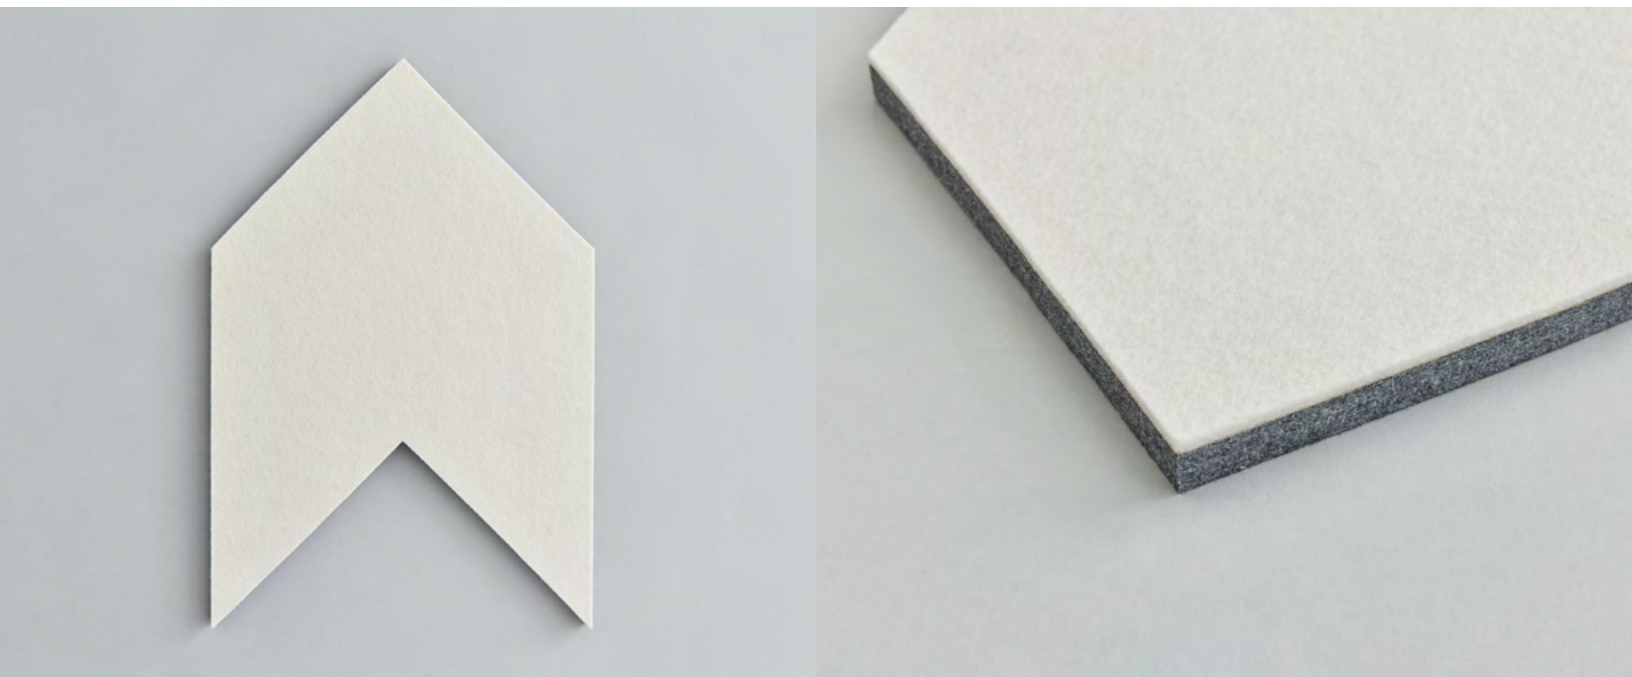

Dart Block

Acoustic Wall Tile

filzfelt •

Dart Block gets things moving.

Inspired by the traditional houndstooth but markedly modernized, Dart Block is composed of 100% wool felt mounted to an über-thin acoustic substrate that may be customized in orientation and color to create endless options.

Dart Block was designed by Kelly Harris Smith, a textile and product designer who specializes in natural, sustainable, and recycled materials.

"I find inspiration almost everywhere I go. Whether it's the color of the sky at a particular moment, the texture of a manhole cover or the patterning on a facade, I'm constantly recording. Depending on the type of project, I photograph, sketch, collage and even stitch my ideas before moving to conceptual drawings."