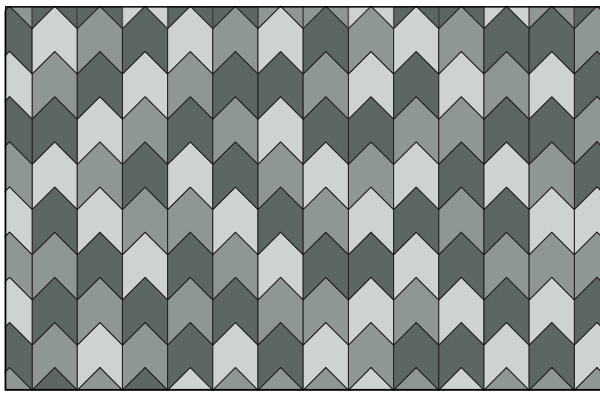

– Kelly Harris Smith, designer of Dart Block

Exploded Axonometric

2-Color Pattern 1
Code: FF-KS-DART-001

2-Color Pattern 2
Code: FF-KS-DART-002

3-Color Pattern 1
Code: FF-KS-DART-003

3-Color Pattern 2
Code: FF-KS-DART-004