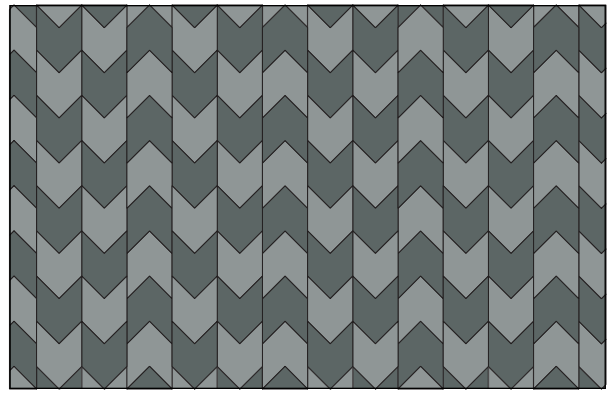

2-Color Pattern 2
Code: FF-KS-DART-002