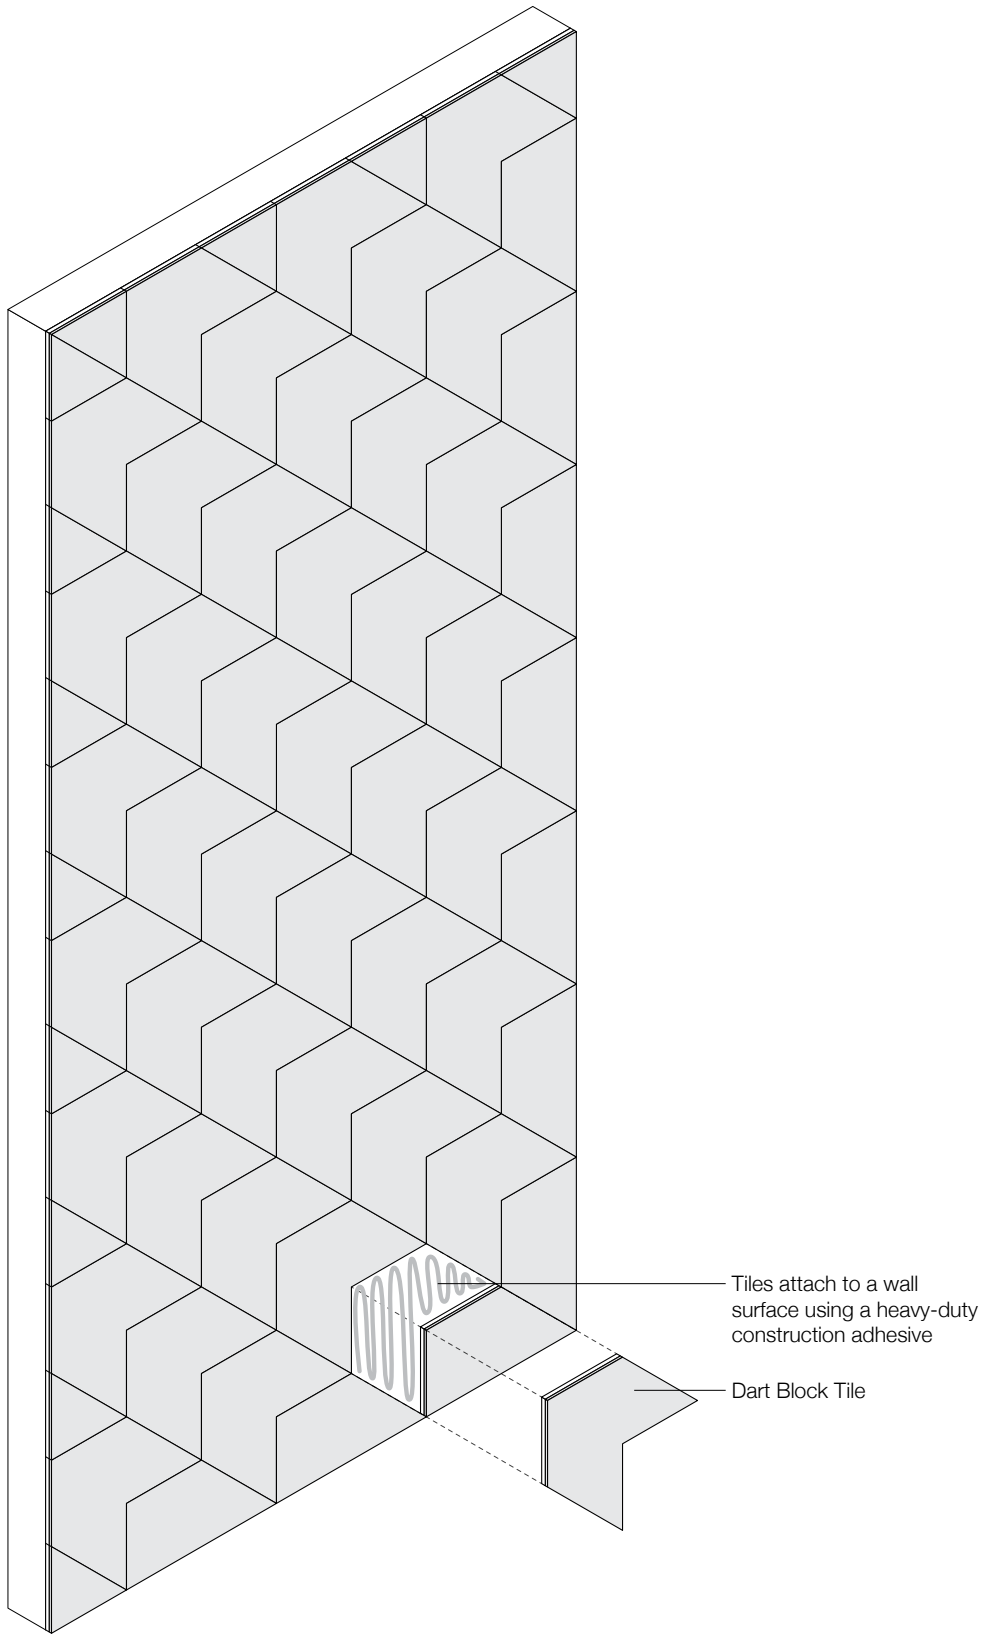

Dart Block

Acoustic Wall Tile

filzfelt •

Dart Block gets things moving.

Inspired by the traditional houndstooth but markedly modernized, Dart Block is composed of 100% wool felt mounted to an über-thin acoustic substrate that may be customized in orientation and color to create endless options.

Dart Block was designed by Kelly Harris Smith, a textile and product designer who specializes in natural, sustainable, and recycled materials.

"I find inspiration almost everywhere I go. Whether it's the color of the sky at a particular moment, the texture of a manhole cover or the patterning on a facade, I'm constantly recording. Depending on the type of project, I photograph, sketch, collage and even stitch my ideas before moving to conceptual drawings."

– Kelly Harris Smith, designer of Dart Block

Exploded Axonometric

2-Color Pattern 1
Code: FF-KS-DART-001

2-Color Pattern 2
Code: FF-KS-DART-002

3-Color Pattern 1
Code: FF-KS-DART-003

3-Color Pattern 2
Code: FF-KS-DART-004