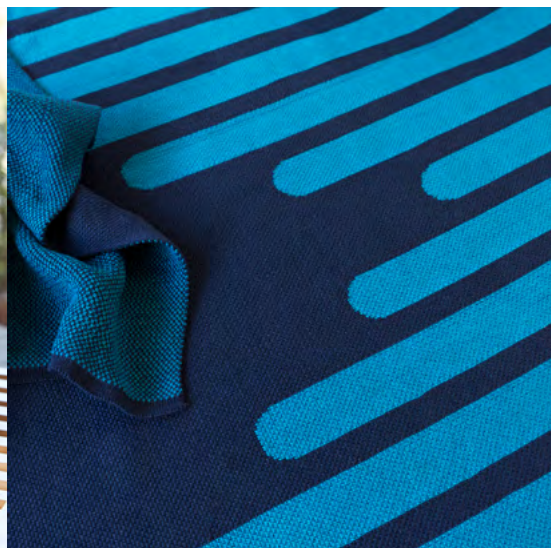

Dart Block

Acoustic Wall Tile

filzfelt •

Dart Block gets things moving.

Inspired by the traditional houndstooth but markedly modernized, Dart Block is composed of 100% wool felt mounted to an über-thin acoustic substrate that may be customized in orientation and color to create endless options.

Dart Block was designed by Kelly Harris Smith, a textile and product designer who specializes in natural, sustainable, and recycled materials.

"I find inspiration almost everywhere I go. Whether it's the color of the sky at a particular moment, the texture of a manhole cover or the patterning on a facade, I'm constantly recording. Depending on the type of project, I photograph, sketch, collage and even stitch my ideas before moving to conceptual drawings."

Standard Colors

100% Wool Design Felt

							
487 Pfirsich	023 Koralle	945 Drachenfrucht	221 Himbeere	136 Weinrot	209 Bordeaux	102 Kirsche	201 Rot
							
125 Tomate	179 Hellrot	180 Terracotta	173 Mango	105 Rost	573 Kupfer	116 Orange	495 Abricot
							
124 Gelb	131 Honig	509 Kamel	550 Ocker	274 Senf	108 Zitrone	403 Mais	535 Sesam
							
203 Vanille	027 Kartause	384 Lind	713 Kiwi	377 Maigrün	732 Farn	378 Oliv	260 Sprießen
							
343 D'Grün	435 Smaragd	625 Pinie	248 Jade	472 Minze	575 Salbei	483 Adria	548 Türkis
							
312 Lagune	345 Pazifik	308 Petrol	698 Dunst	405 Stahl	215 Meer	540 Ozean	533 Indigo
							
282 D'Blau	111 Traube	626 Azur	647 Kobalt	686 Enzian	272 Royal	286 H'Blau	995 Wasser
							
458 Bewölkt	284 Himmel	613 Gletscher	551 Eis	113 Immergrün	099 Lila	667 Amethyst	269 Violett
							
242 Pink	640 Granat	634 Erröten	671 Pfingstrose	255 Flieder	437 Aubergine	250 Trüffelbraun	220 Rehbraun
							
411 Alpaka	190 Natur-meliert	200 Natur	331 Sahara	311 Mandel	467 Sand	481 Sandstein	100 Wollweiß
							
110 Rohweiß	160 Beige	529 Champagner	150 Weiß	428 Silber	427 Stein	021 Beton	170 Asche
							
423 Hellgrau	408 Taupe	175 Graphit	425 Taubengrau	446 Kohle	300 Anthrazit	426 Schwarz	