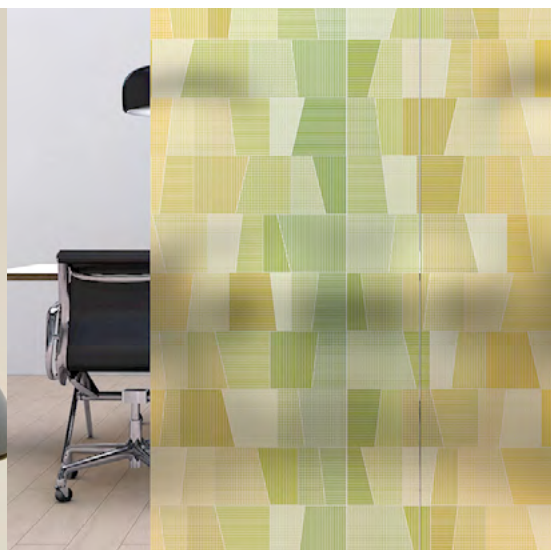

Dart Block

Acoustic Wall Tile

filzfelt •

Dart Block gets things moving.

Inspired by the traditional houndstooth but markedly modernized, Dart Block is composed of 100% wool felt mounted to an über-thin acoustic substrate that may be customized in orientation and color to create endless options.

Dart Block was designed by Kelly Harris Smith, a textile and product designer who specializes in natural, sustainable, and recycled materials.

"I find inspiration almost everywhere I go. Whether it's the color of the sky at a particular moment, the texture of a manhole cover or the patterning on a facade, I'm constantly recording. Depending on the type of project, I photograph, sketch, collage and even stitch my ideas before moving to conceptual drawings."

Standard Colors

100% Wool Design Felt

							
487 Pfirsich	023 Koralle	945 Drachenfrucht	221 Himbeere	136 Weinrot	209 Bordeaux	102 Kirsche	201 Rot
							
125 Tomate	179 Hellrot	180 Terracotta	173 Mango	105 Rost	573 Kupfer	116 Orange	495 Abricot
							
124 Gelb	131 Honig	509 Kamel	550 Ocker	274 Senf	108 Zitrone	403 Mais	535 Sesam
							
203 Vanille	027 Kartause	384 Lind	713 Kiwi	377 Maigrün	732 Farn	378 Oliv	260 Sprießen
							
343 D'Grün	435 Smaragd	625 Pinie	248 Jade	472 Minze	575 Salbei	483 Adria	548 Türkis
							
312 Lagune	345 Pazifik	308 Petrol	698 Dunst	405 Stahl	215 Meer	540 Ozean	533 Indigo
							
282 D'Blau	111 Traube	626 Azur	647 Kobalt	686 Enzian	272 Royal	286 H'Blau	995 Wasser
							
458 Bewölkt	284 Himmel	613 Gletscher	551 Eis	113 Immergrün	099 Lila	667 Amethyst	269 Violett
							
242 Pink	640 Granat	634 Erröten	671 Pfingstrose	255 Flieder	437 Aubergine	250 Trüffelbraun	220 Rehbraun
							
411 Alpaka	190 Natur-meliert	200 Natur	331 Sahara	311 Mandel	467 Sand	481 Sandstein	100 Wollweiß
							
110 Rohweiß	160 Beige	529 Champagner	150 Weiß	428 Silber	427 Stein	021 Beton	170 Asche
							
423 Hellgrau	408 Taupe	175 Graphit	425 Taubengrau	446 Kohle	300 Anthrazit	426 Schwarz	