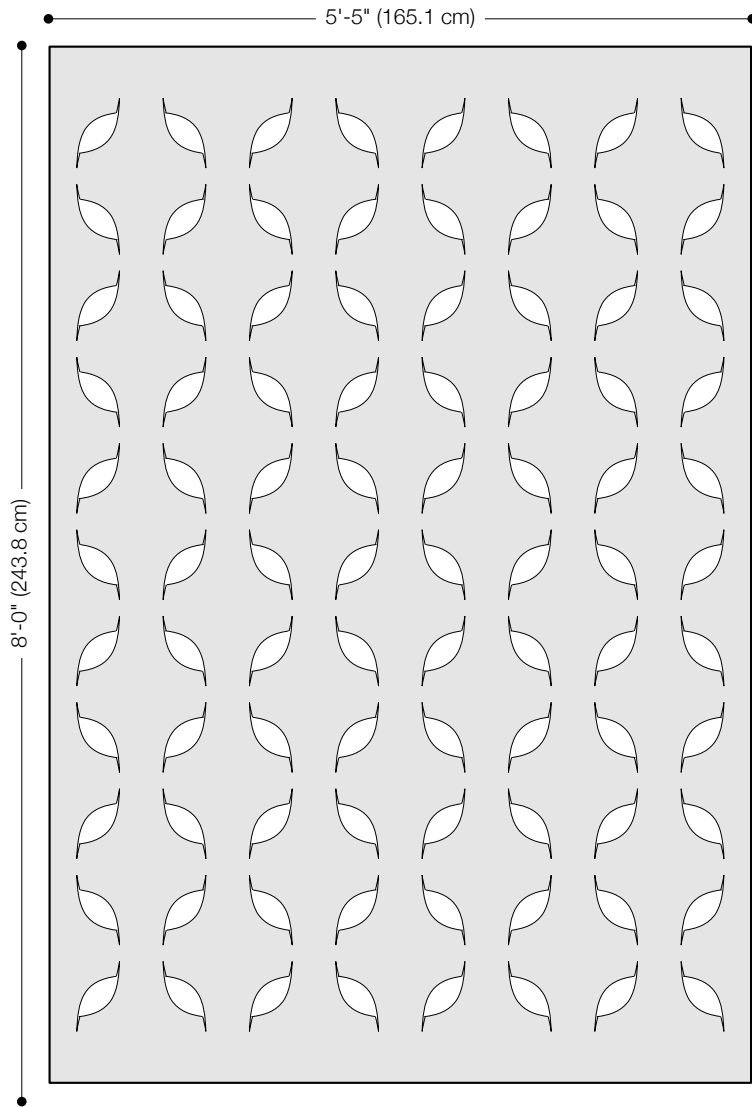

Standard Size