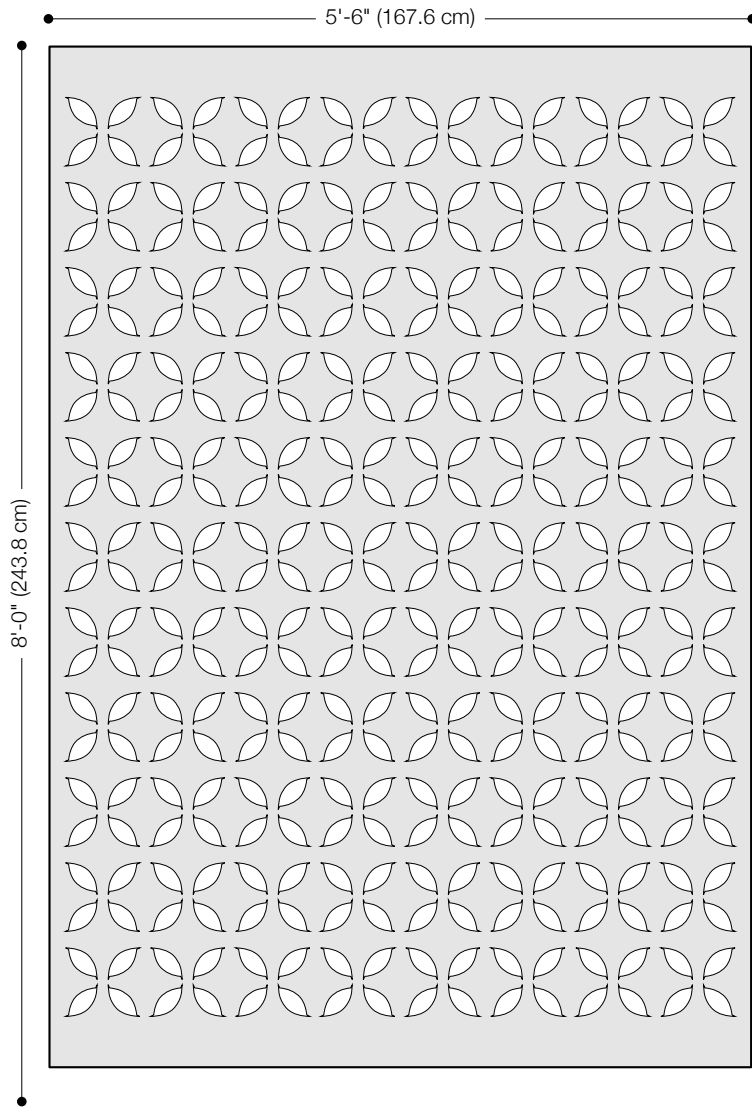

Standard Size