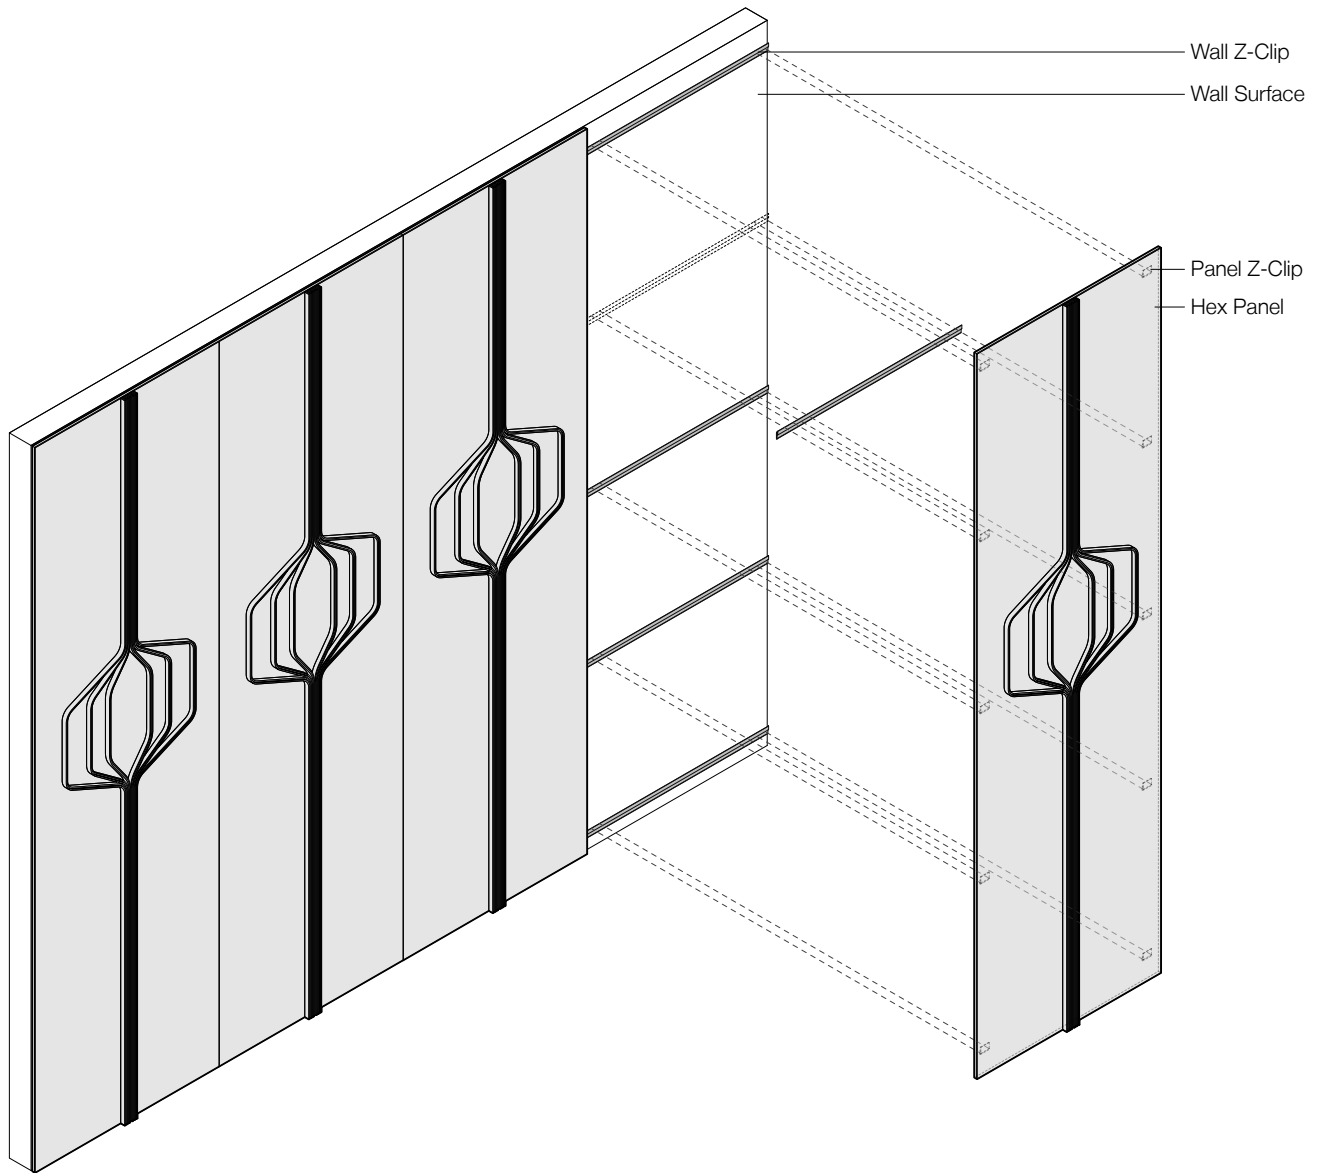

Exploded Axonometric