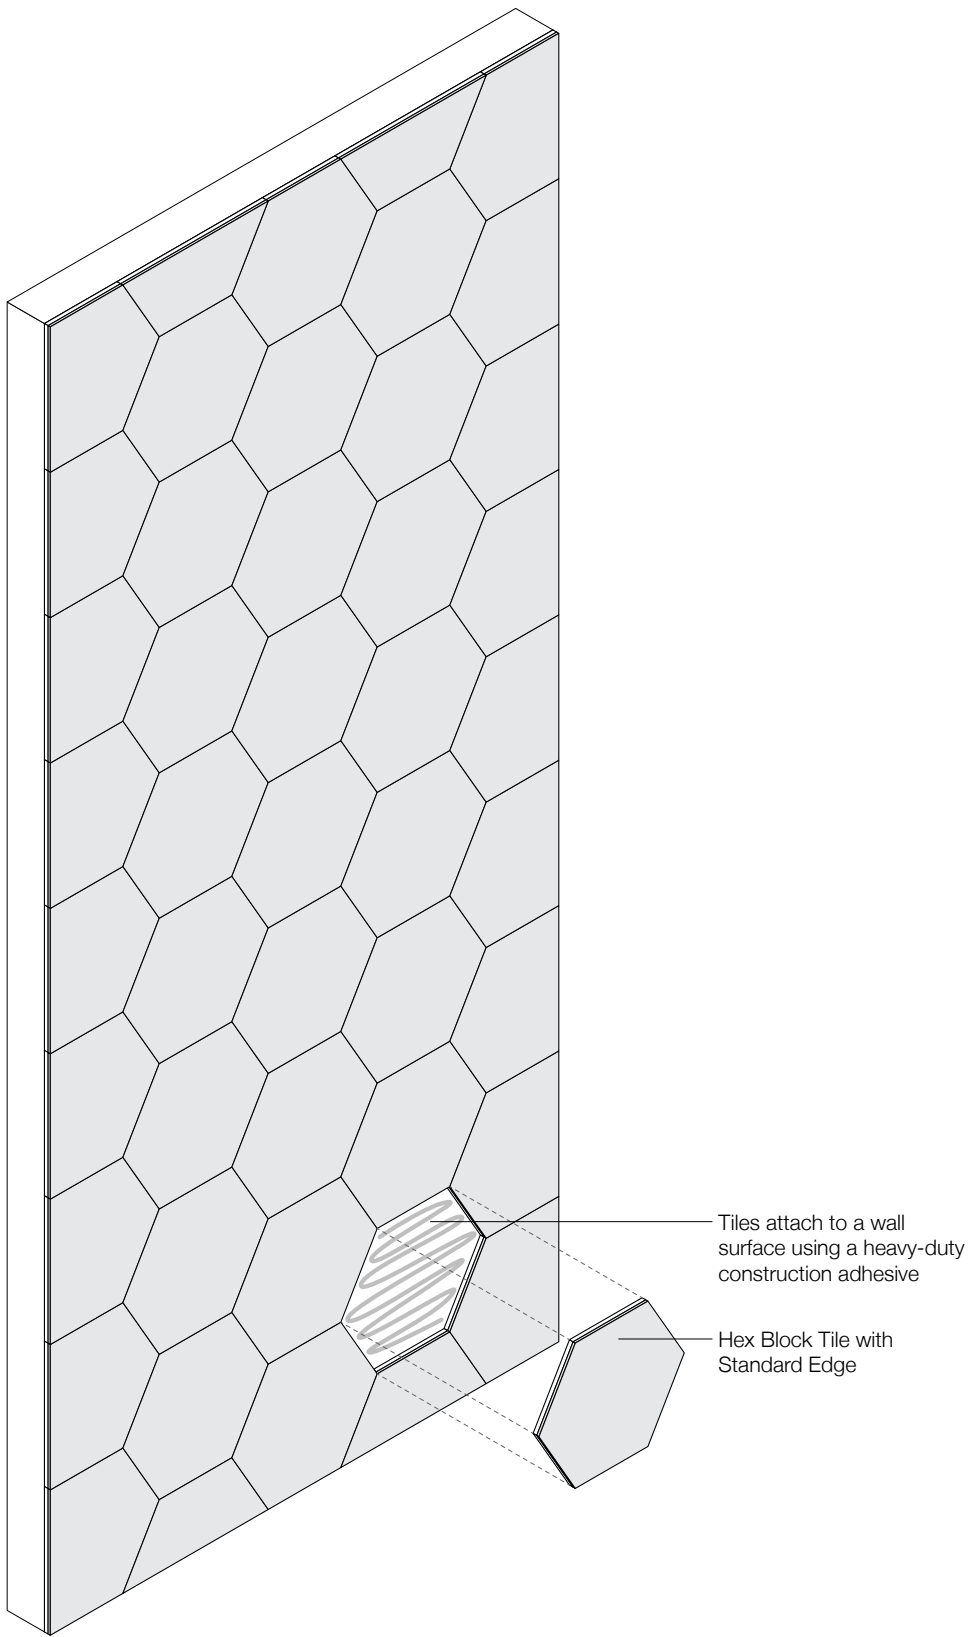

# Hex Block

Acoustic Wall Tile

## Hex Block works every angle.

Like its Hanging Panel cousin, Hex is evocative of a honeycomb with its six-sided shape. Available in over ninety colors of 100% Wool Design Felt with standard or chamfered edges, the modular tiles install easily with heavy-duty construction adhesive while providing sound softening oomph and all-natural texture.

Standard Edge

Chamfered Edge

**Exploded Axonometric**

**2-Color Pattern**  
Code: FF-AK-BLHE-001

**3-Color Pattern**  
Code: FF-AK-BLHE-002

**4-Color Pattern 1**  
Code: FF-AK-BLHE-003

**4-Color Pattern 2**  
Code: FF-AK-BLHE-004