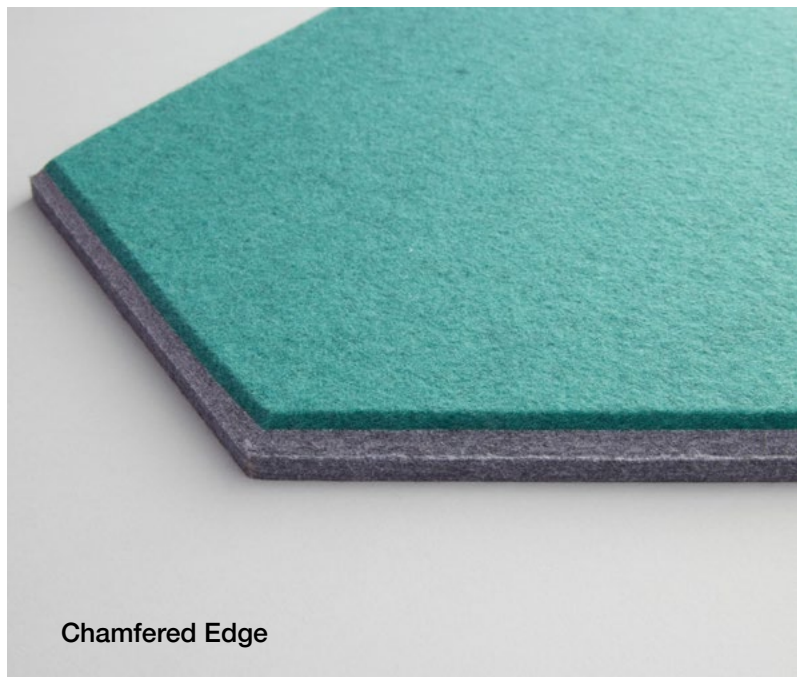

Chamfered Edge