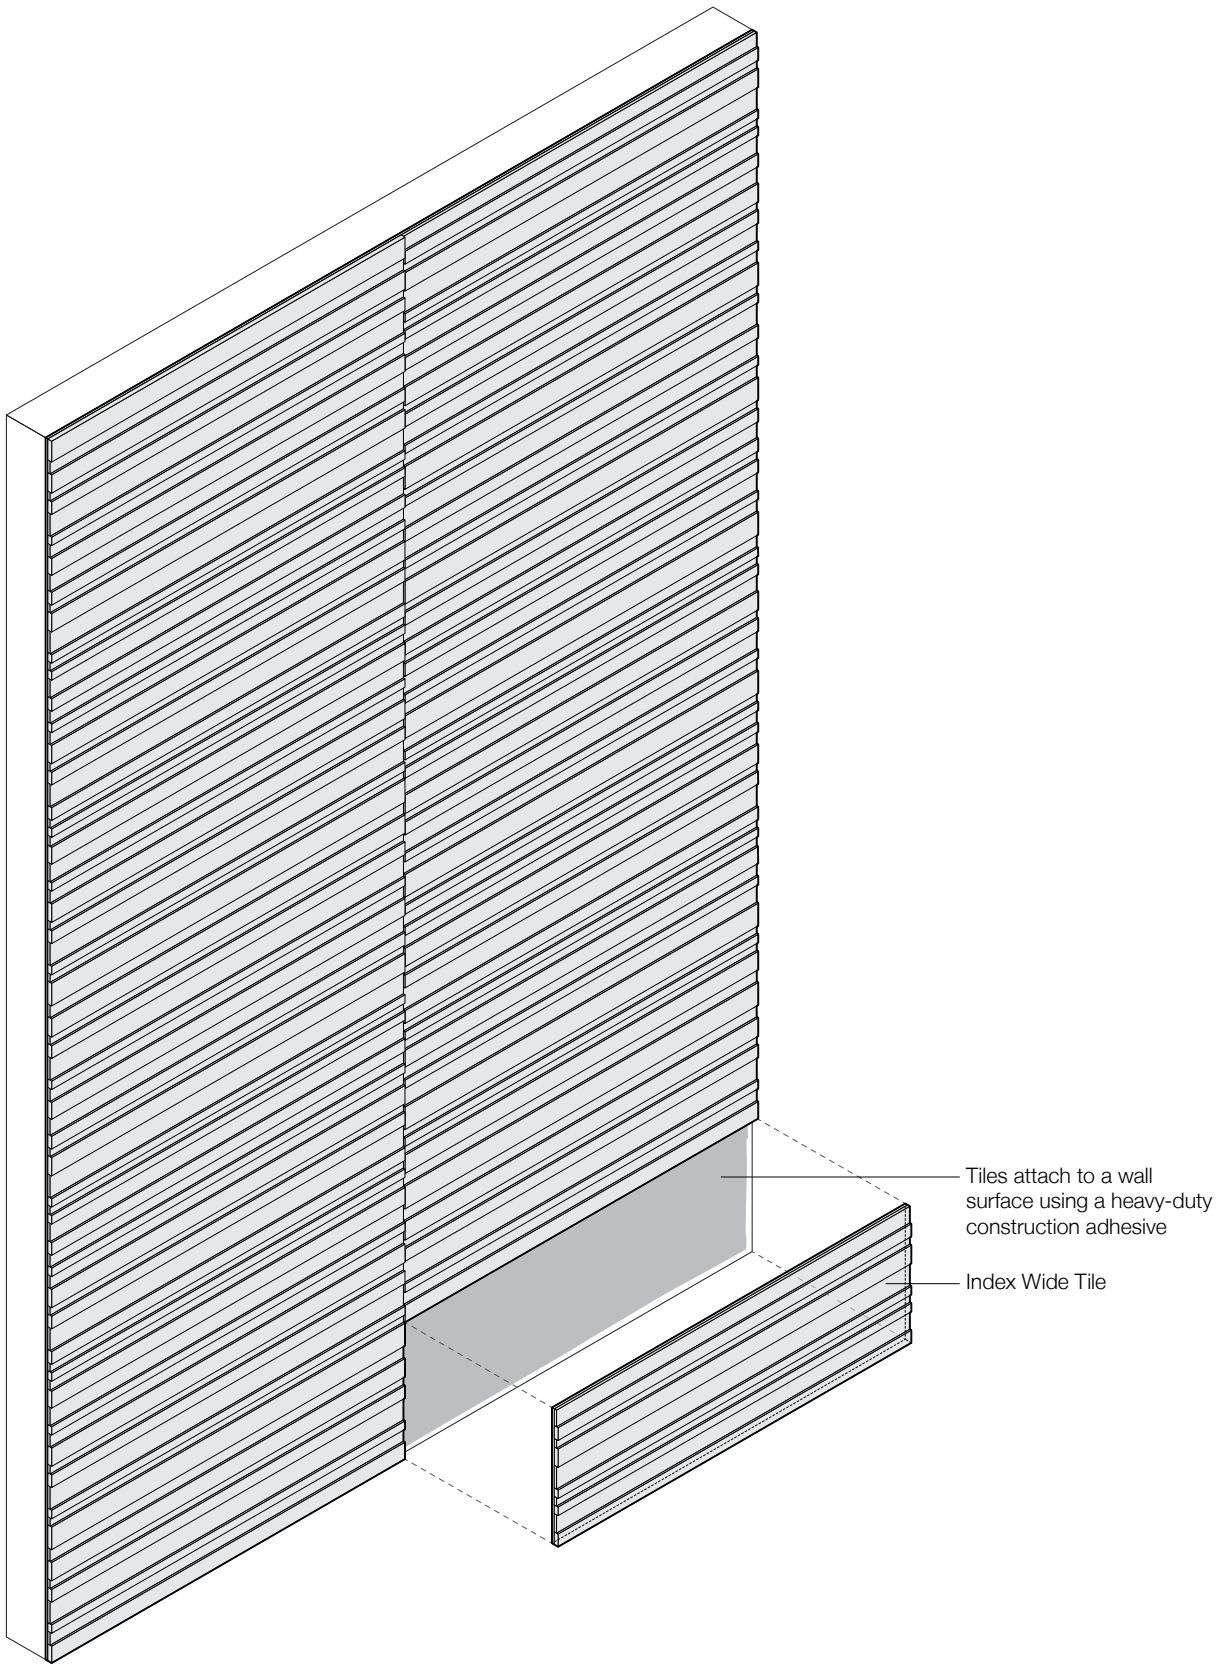

Exploded Axonometric