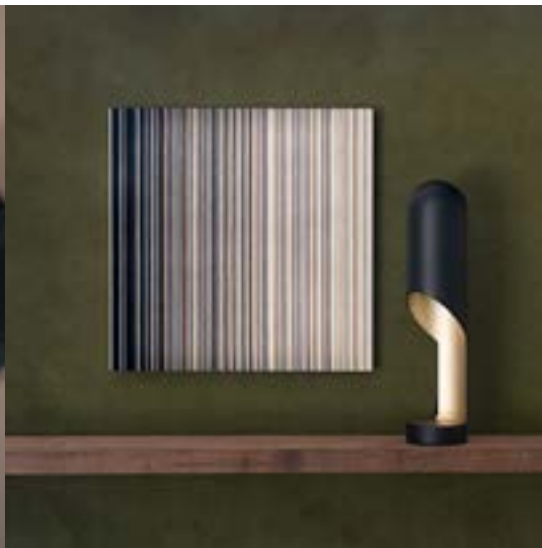

Index Wide

Acoustic Wall Tile

filzfelt •

Index Wide covers a lot of territory.

Index Wide creates a bold and sculptural patterning with a decisively random feel. The larger 3'-0" x 1'-0" (91.4 x 30.5 cm) tile size makes for quicker coverage and the height variation between the wool felt strips brings a strong linear and dimensional quality to the design. Made using high quality 100% Wool Design Felt, natural cork composite backing, and low VOC adhesives, each order includes equal numbers of four pattern elements that are arranged according to one standard configuration. Index Wide tiles can be specified with up to four colors per wall and install easily with heavy-duty wallcovering adhesive.

Index Wide was designed by Submaterial, a design studio and manufacturer based in Albuquerque, New Mexico.

“With many of the surfaces and textures I explore, I believe I am striving to create a balance between simple geometries and complex natural systems. I have always been fascinated by the appearance of randomness, especially when it turns out to be driven by a complex and quite orderly set of rules.”