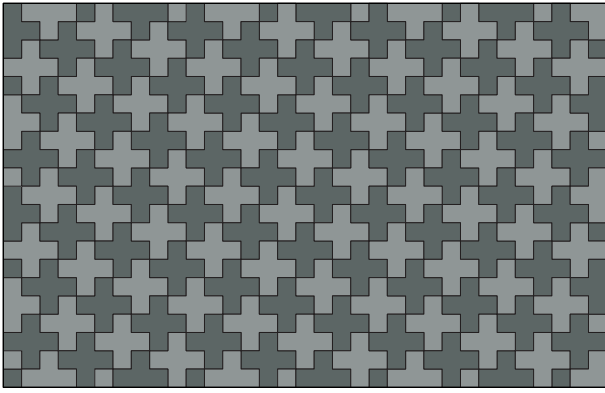

Exploded Axonometric

2-Color Pattern
Code: FF-KS-PLUS-001