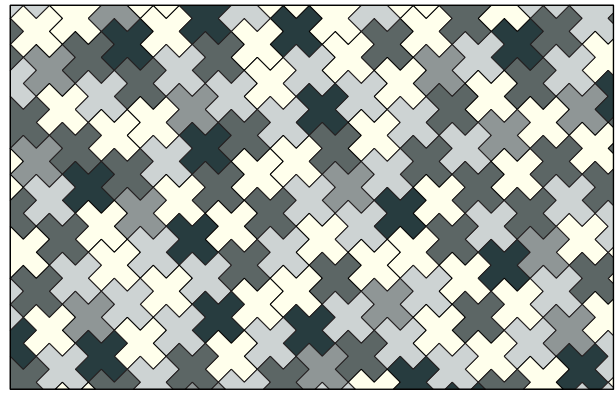

– Kelly Harris Smith, designer of Plus Block

**Exploded Axonometric**

**2-Color Pattern**  
Code: FF-KS-PLUS-001

**3-Color Pattern**  
Code: FF-KS-PLUS-002

**4-Color Pattern**  
Code: FF-KS-PLUS-003

**5-Color Pattern**  
Code: FF-KS-PLUS-004