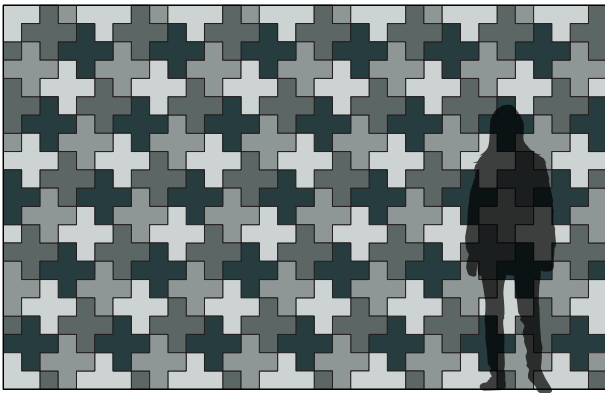

– Kelly Harris Smith, designer of Plus Block

**Exploded Axonometric**

**2-Color Pattern**  
Code: FF-KS-PLUS-001

**3-Color Pattern**  
Code: FF-KS-PLUS-002

**4-Color Pattern**  
Code: FF-KS-PLUS-003

**5-Color Pattern**  
Code: FF-KS-PLUS-004