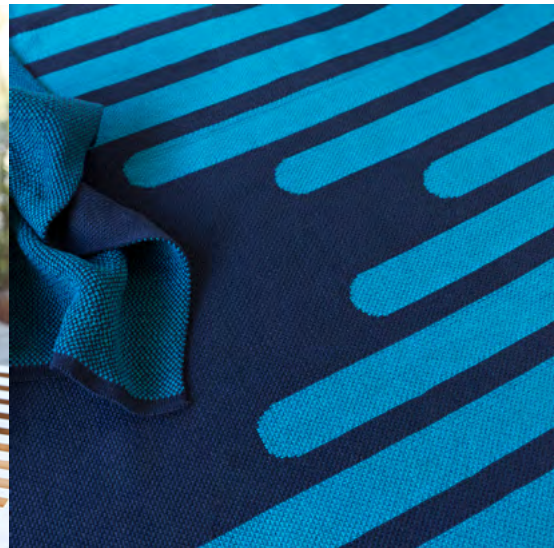

## Plus Block's impact really adds up.

Sound absorption is always a positive. Designed by the daughter of a math teacher, Kelly Harris Smith's Plus Block exemplifies bold patterning whether you leave it orthogonal or tilt it a bit. Whichever way you look at it, Plus Block is an excellent addition to any space.

Plus Block was designed by Kelly Harris Smith, a textile and product designer who specializes in natural, sustainable, and recycled materials.

"I find inspiration almost everywhere I go. Whether it's the color of the sky at a particular moment, the texture of a manhole cover or the patterning on a facade, I'm constantly recording. Depending on the type of project, I photograph, sketch, collage and even stitch my ideas before moving to conceptual drawings."

## 100% Wool Design Felt

							
487 Pfirsich	023 Koralle	945 Drachenfrucht	221 Himbeere	136 Weinrot	209 Bordeaux	102 Kirsche	201 Rot
							
125 Tomate	179 Hellrot	180 Terracotta	173 Mango	105 Rost	573 Kupfer	116 Orange	495 Abricot
							
124 Gelb	131 Honig	509 Kamel	550 Ocker	274 Senf	108 Zitrone	403 Mais	535 Sesam
							
203 Vanille	027 Kartause	384 Lind	713 Kiwi	377 Maigrün	732 Farn	378 Oliv	260 Sprießen
							
343 D'Grün	435 Smaragd	625 Pinie	248 Jade	472 Minze	575 Salbei	483 Adria	548 Türkis
							
312 Lagune	345 Pazifik	308 Petrol	698 Dunst	405 Stahl	215 Meer	540 Ozean	533 Indigo
							
282 D'Blau	111 Traube	626 Azur	647 Kobalt	686 Enzian	272 Royal	286 H'Blau	995 Wasser
							
458 Bewölkt	284 Himmel	613 Gletscher	551 Eis	113 Immergrün	099 Lila	667 Amethyst	269 Violett
							
242 Pink	640 Granat	634 Erröten	671 Pfingstrose	255 Flieder	437 Aubergine	250 Trüffelbraun	220 Rehbraun
							
411 Alpaka	190 Natur-meliert	200 Natur	331 Sahara	311 Mandel	467 Sand	481 Sandstein	100 Wollweiß
							
110 Rohweiß	160 Beige	529 Champagner	150 Weiß	428 Silber	427 Stein	021 Beton	170 Asche
							
423 Hellgrau	408 Taupe	175 Graphit	425 Taubengrau	446 Kohle	300 Anthrazit	426 Schwarz	