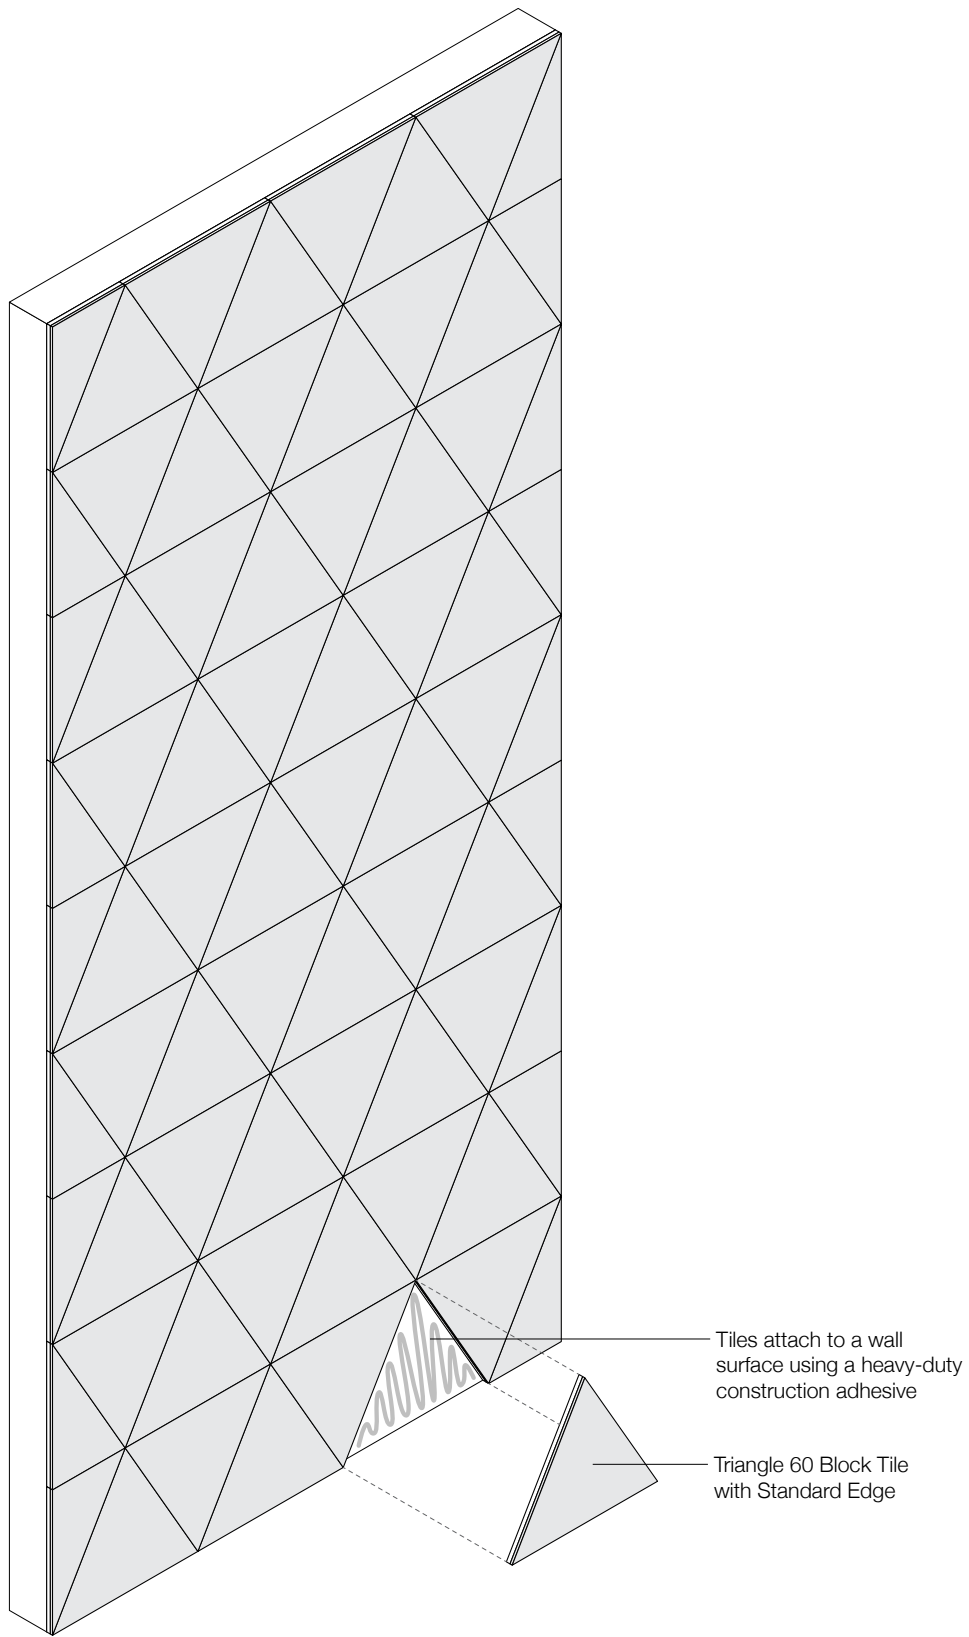

# Triangle 60 Block

Acoustic Wall Tile

Triangle 60 Block shown combined with Diamond Block

## Triangle 60 Block is equal to no other.

Taking cues from an ancient shape celebrated by the Egyptians, Triangle 60 is an equilateral triangle that combines with other shapes to create elaborate geometric patterns. Available in over ninety colors of 100% Wool Design Felt mounted to a high-performing acoustic substrate with standard or chamfered edges. The modular tiles install easily with heavy-duty construction adhesive while providing sound absorption and natural texture.

Standard Edge

Chamfered Edge

**Exploded Axonometric**

**2-Color Pattern**  
Code: FF-AK-BLT6-001

**3-Color Pattern**  
Code: FF-AK-BLT6-002

**4-Color Pattern 1**  
Code: FF-AK-BLT6-003

**4-Color Pattern 2**  
Code: FF-AK-BLT6-004