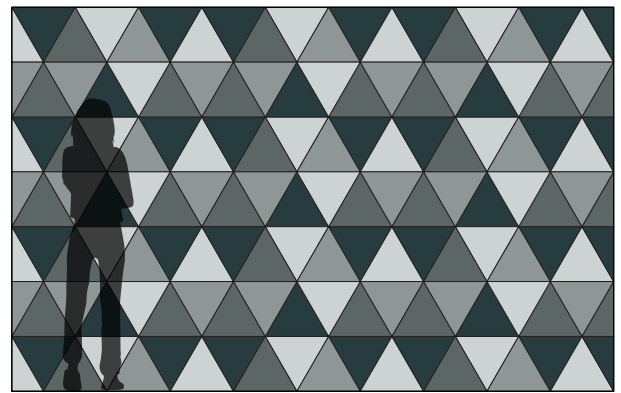

## Triangle 60 Block is equal to no other.

Taking cues from an ancient shape celebrated by the Egyptians, Triangle 60 is an equilateral triangle that combines with other shapes to create elaborate geometric patterns. Available in over ninety colors of 100% Wool Design Felt mounted to a high-performing acoustic substrate with standard or chamfered edges. The modular tiles install easily with heavy-duty construction adhesive while providing sound absorption and natural texture.

Standard Edge

Chamfered Edge

**Exploded Axonometric**

**2-Color Pattern**  
Code: FF-AK-BLT6-001

**3-Color Pattern**  
Code: FF-AK-BLT6-002

**4-Color Pattern 1**  
Code: FF-AK-BLT6-003

**4-Color Pattern 2**  
Code: FF-AK-BLT6-004