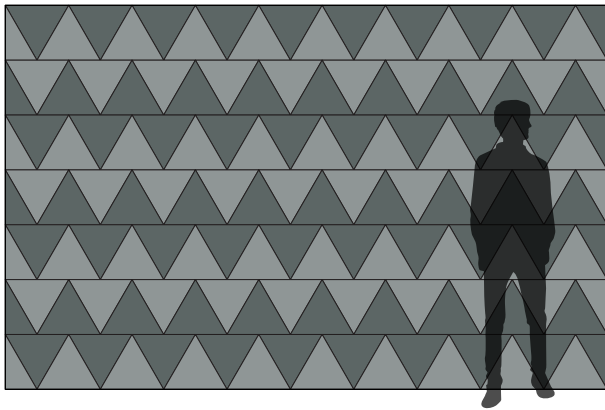

# Triangle 60 Block

Acoustic Wall Tile

Triangle 60 Block shown combined with Diamond Block

## Triangle 60 Block is equal to no other.

Taking cues from an ancient shape celebrated by the Egyptians, Triangle 60 is an equilateral triangle that combines with other shapes to create elaborate geometric patterns. Available in over ninety colors of 100% Wool Design Felt mounted to a high-performing acoustic substrate with standard or chamfered edges. The modular tiles install easily with heavy-duty construction adhesive while providing sound absorption and natural texture.

Standard Edge

Chamfered Edge

**Exploded Axonometric**

**2-Color Pattern**  
Code: FF-AK-BLT6-001

**3-Color Pattern**  
Code: FF-AK-BLT6-002

**4-Color Pattern 1**  
Code: FF-AK-BLT6-003

**4-Color Pattern 2**  
Code: FF-AK-BLT6-004