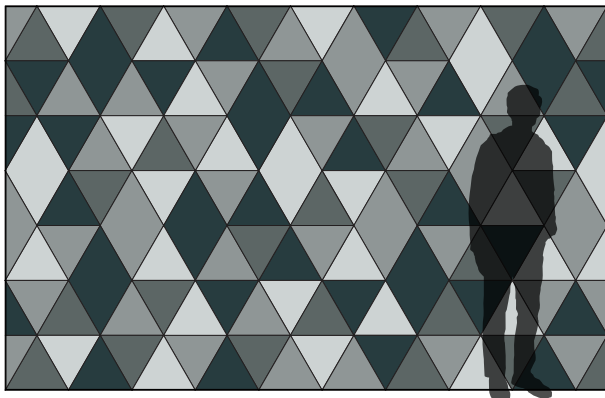

## Triangle 60 Block is equal to no other.

Taking cues from an ancient shape celebrated by the Egyptians, Triangle 60 is an equilateral triangle that combines with other shapes to create elaborate geometric patterns. Available in over ninety colors of 100% Wool Design Felt mounted to a high-performing acoustic substrate with standard or chamfered edges. The modular tiles install easily with heavy-duty construction adhesive while providing sound absorption and natural texture.

Standard Edge

Chamfered Edge

**Exploded Axonometric**

**2-Color Pattern**  
Code: FF-AK-BLT6-001

**3-Color Pattern**  
Code: FF-AK-BLT6-002

**4-Color Pattern 1**  
Code: FF-AK-BLT6-003

**4-Color Pattern 2**  
Code: FF-AK-BLT6-004