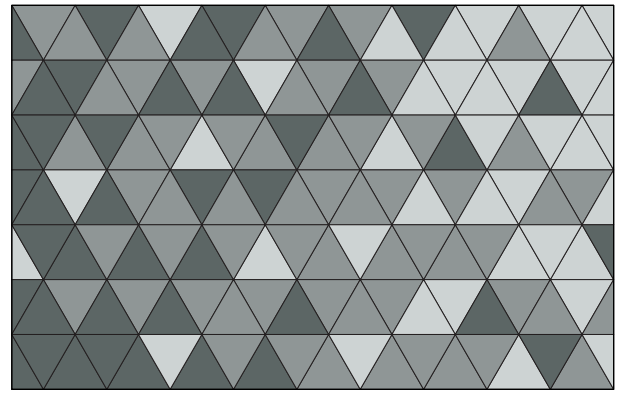

## Triangle 60 Block is equal to no other.

Taking cues from an ancient shape celebrated by the Egyptians, Triangle 60 is an equilateral triangle that combines with other shapes to create elaborate geometric patterns. Available in over ninety colors of 100% Wool Design Felt mounted to a high-performing acoustic substrate with standard or chamfered edges. The modular tiles install easily with heavy-duty construction adhesive while providing sound absorption and natural texture.

Standard Edge

Chamfered Edge

**Exploded Axonometric**

**2-Color Pattern**  
Code: FF-AK-BLT6-001

**3-Color Pattern**  
Code: FF-AK-BLT6-002

**4-Color Pattern 1**  
Code: FF-AK-BLT6-003

**4-Color Pattern 2**  
Code: FF-AK-BLT6-004