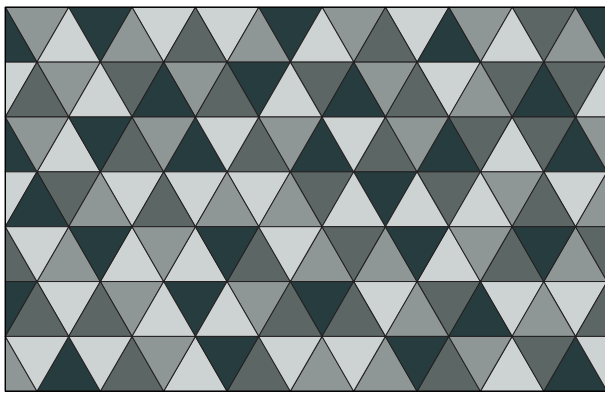

## Triangle 60 Block is equal to no other.

Taking cues from an ancient shape celebrated by the Egyptians, Triangle 60 is an equilateral triangle that combines with other shapes to create elaborate geometric patterns. Available in over ninety colors of 100% Wool Design Felt mounted to a high-performing acoustic substrate with standard or chamfered edges. The modular tiles install easily with heavy-duty construction adhesive while providing sound absorption and natural texture.

Standard Edge

Chamfered Edge

**Exploded Axonometric**

**2-Color Pattern**  
Code: FF-AK-BLT6-001

**3-Color Pattern**  
Code: FF-AK-BLT6-002

**4-Color Pattern 1**  
Code: FF-AK-BLT6-003

**4-Color Pattern 2**  
Code: FF-AK-BLT6-004