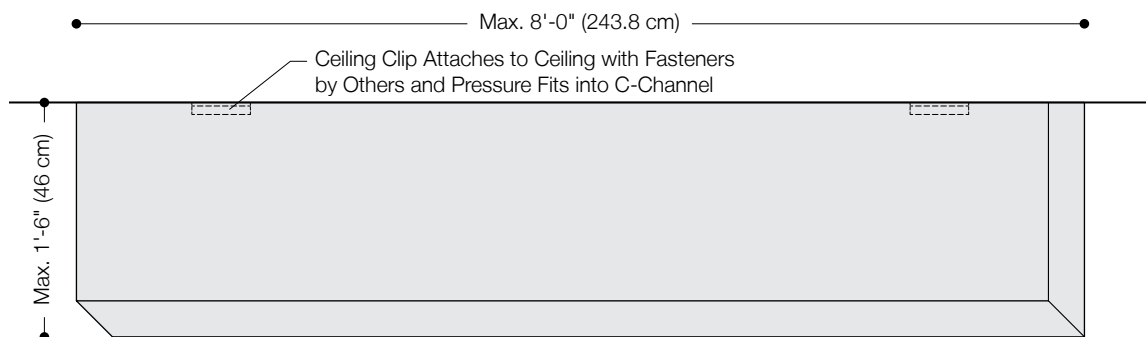

Ceiling Mounted
Front Elevation