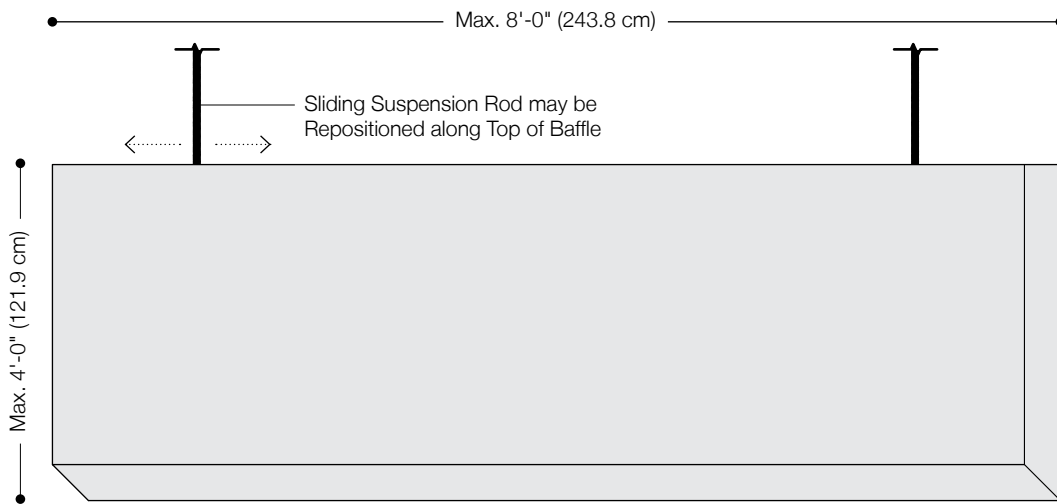

Suspension Rod
Front Elevation