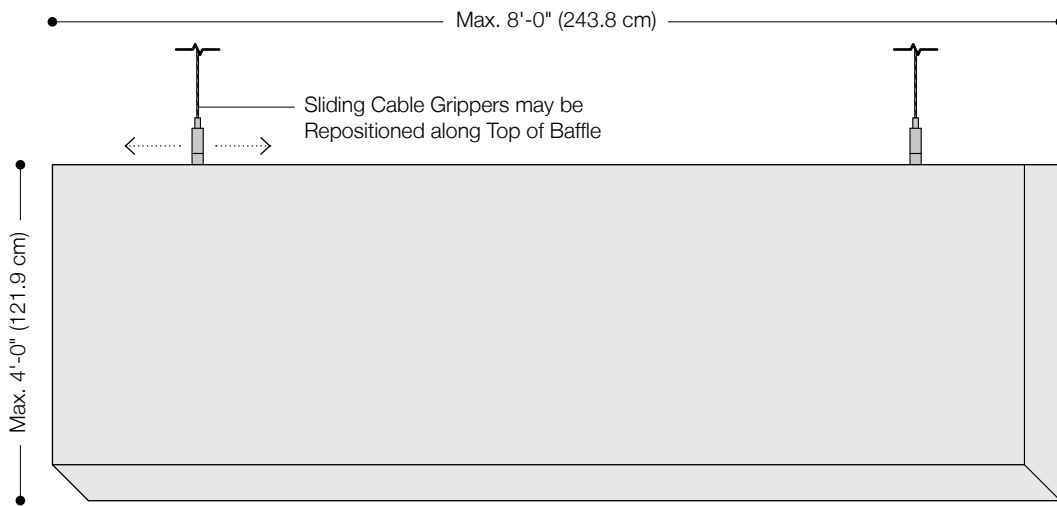

## Ceiling Attachment Options for Suspension Cable

for Suspension Cable

**None**  
Unless Otherwise Specified, No Ceiling Attachment Hardware is Provided

**Ceiling Mounting Plate**  
Mounting Plate with Cable Gripper (ceiling fasteners not included)

**ACT Grid Clip**  
ACT Grid Clip with Cable Gripper Attaches to Standard Acoustical Ceiling Tile (ACT) Ceiling Grid—Available for 9/16" (1.4 cm) or 15/16" (2.4 cm) Grid Sizes

For details of suspension + ceiling attachment options, please contact FilzFelt Customer Service