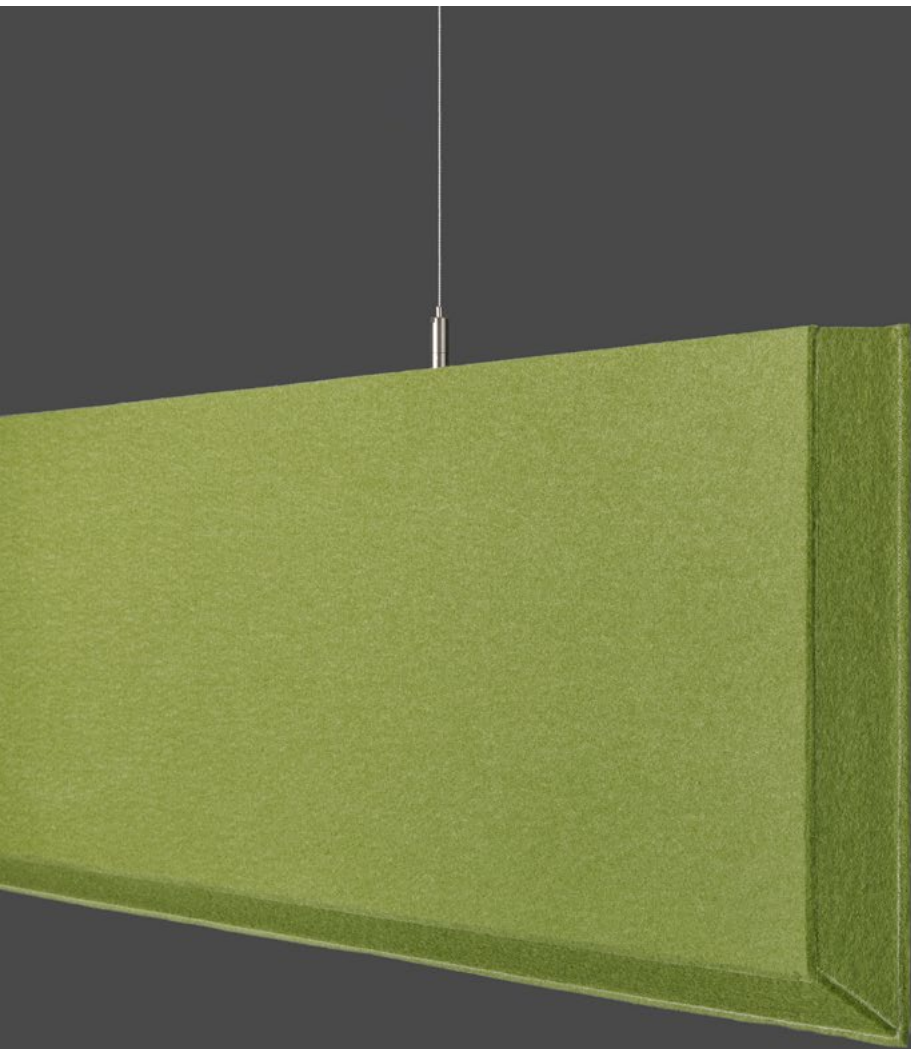

Get Just the Right Fit

Choose customizable sizes with repositionable hardware to miss any and all ceiling obstructions.

Hardware Options Galore

Available with suspension cable, suspension rod, or ceiling mounted options. Plus, choose from three ceiling attachment options.

Soften Sound

Akustika 25 Baffle provides an NRC of 1.20 to provide plenty of sound softening.

Installation is a Breeze

Integrated hardware with adjustable cable grippers makes installation and leveling quick and über easy.