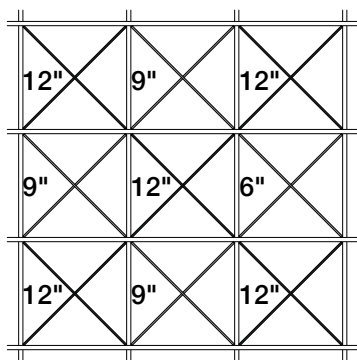

– Architecture Research Office, designers of ARO Grid 2

**Perspective View**

Standard 12" (30.5 cm) Height

**Reflected Ceiling Plan**

**Front Elevation**

Standard 12" (30.5 cm) Height

**Suggested Pattern 2.1**

All 12" (30.5 cm) Height in 1-Color

For all suggested patterns, please refer to the ARO Grid Pattern Book

info@filzfelt.com | [filzfelt.com](http://filzfelt.com)

**Suggested Pattern 2.5**

Alternating 12" (30.5 cm) + 9" (22.9 cm) Heights in 2-Color  
 For all suggested patterns, please refer to the ARO Grid Pattern Book