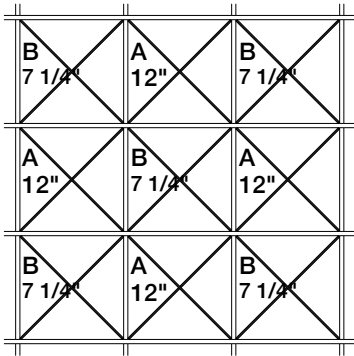

Suggested Pattern 12.2

Alternating ARO Grid 2 at 12" (30.5 cm) + ARO Grid 1 at 7 1/4" (19 cm) in 1-Color

For all suggested patterns, please refer to the ARO Grid Pattern Book

info@filzfelt.com | filzfelt.com