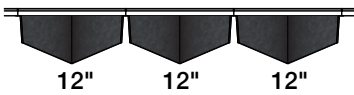

– Architecture Research Office, designers of ARO Grid 2

**Perspective View**

Standard 12" (30.5 cm) Height

**Reflected Ceiling Plan**

**Front Elevation**

Standard 12" (30.5 cm) Height

**Suggested Pattern 2.1**

All 12" (30.5 cm) Height in 1-Color

For all suggested patterns, please refer to the ARO Grid Pattern Book

info@filzfelt.com | [filzfelt.com](http://filzfelt.com)

**Suggested Pattern 2.5**

Alternating 12" (30.5 cm) + 9" (22.9 cm) Heights in 2-Color  
 For all suggested patterns, please refer to the ARO Grid Pattern Book