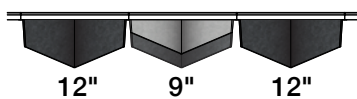

– Architecture Research Office, designers of ARO Grid 2

**Perspective View**

Standard 12" (30.5 cm) Height

**Reflected Ceiling Plan**

**Front Elevation**

Standard 12" (30.5 cm) Height

**Suggested Pattern 2.1**

All 12" (30.5 cm) Height in 1-Color

For all suggested patterns, please refer to the ARO Grid Pattern Book

info@filzfelt.com | [filzfelt.com](http://filzfelt.com)

**Suggested Pattern 2.5**

Alternating 12" (30.5 cm) + 9" (22.9 cm) Heights in 2-Color  
 For all suggested patterns, please refer to the ARO Grid Pattern Book