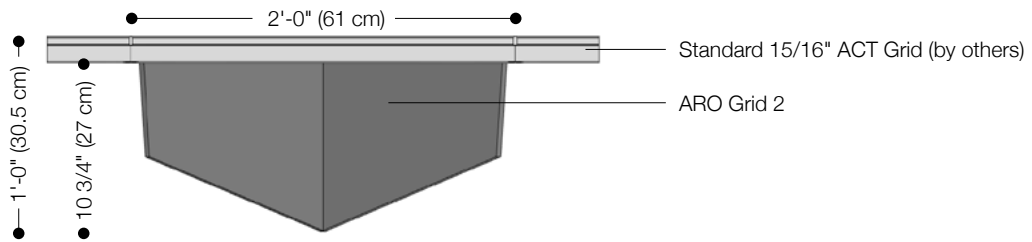

– Architecture Research Office, designers of ARO Grid 2

**Perspective View**

Standard 12" (30.5 cm) Height

**Reflected Ceiling Plan**

**Front Elevation**

Standard 12" (30.5 cm) Height

**Suggested Pattern 2.1**

All 12" (30.5 cm) Height in 1-Color

For all suggested patterns, please refer to the ARO Grid Pattern Book

info@filzfelt.com | [filzfelt.com](http://filzfelt.com)

**Suggested Pattern 2.5**

Alternating 12" (30.5 cm) + 9" (22.9 cm) Heights in 2-Color  
 For all suggested patterns, please refer to the ARO Grid Pattern Book