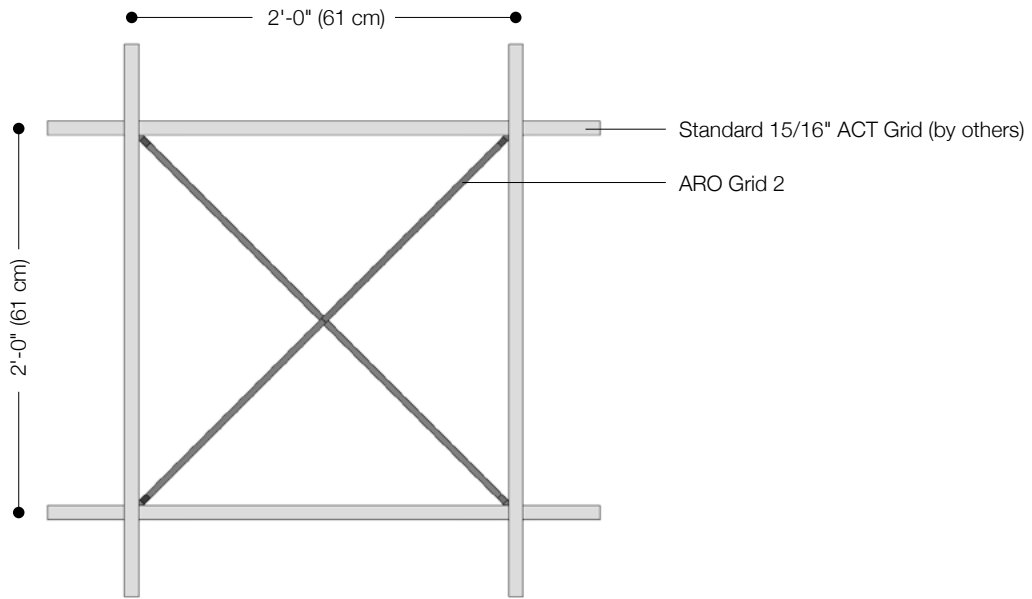

– Architecture Research Office, designers of ARO Grid 2

**Perspective View**

Standard 12" (30.5 cm) Height

**Reflected Ceiling Plan**

**Front Elevation**

Standard 12" (30.5 cm) Height

**Suggested Pattern 2.1**

All 12" (30.5 cm) Height in 1-Color

For all suggested patterns, please refer to the ARO Grid Pattern Book

info@filzfelt.com | [filzfelt.com](http://filzfelt.com)

**Suggested Pattern 2.5**

Alternating 12" (30.5 cm) + 9" (22.9 cm) Heights in 2-Color  
 For all suggested patterns, please refer to the ARO Grid Pattern Book

### Suggested Pattern 12.2

Alternating ARO Grid 2 at 12" (30.5 cm) + ARO Grid 1 at 7 1/4" (19 cm) in 1-Color

For all suggested patterns, please refer to the ARO Grid Pattern Book

info@filzfelt.com | [filzfelt.com](http://filzfelt.com)