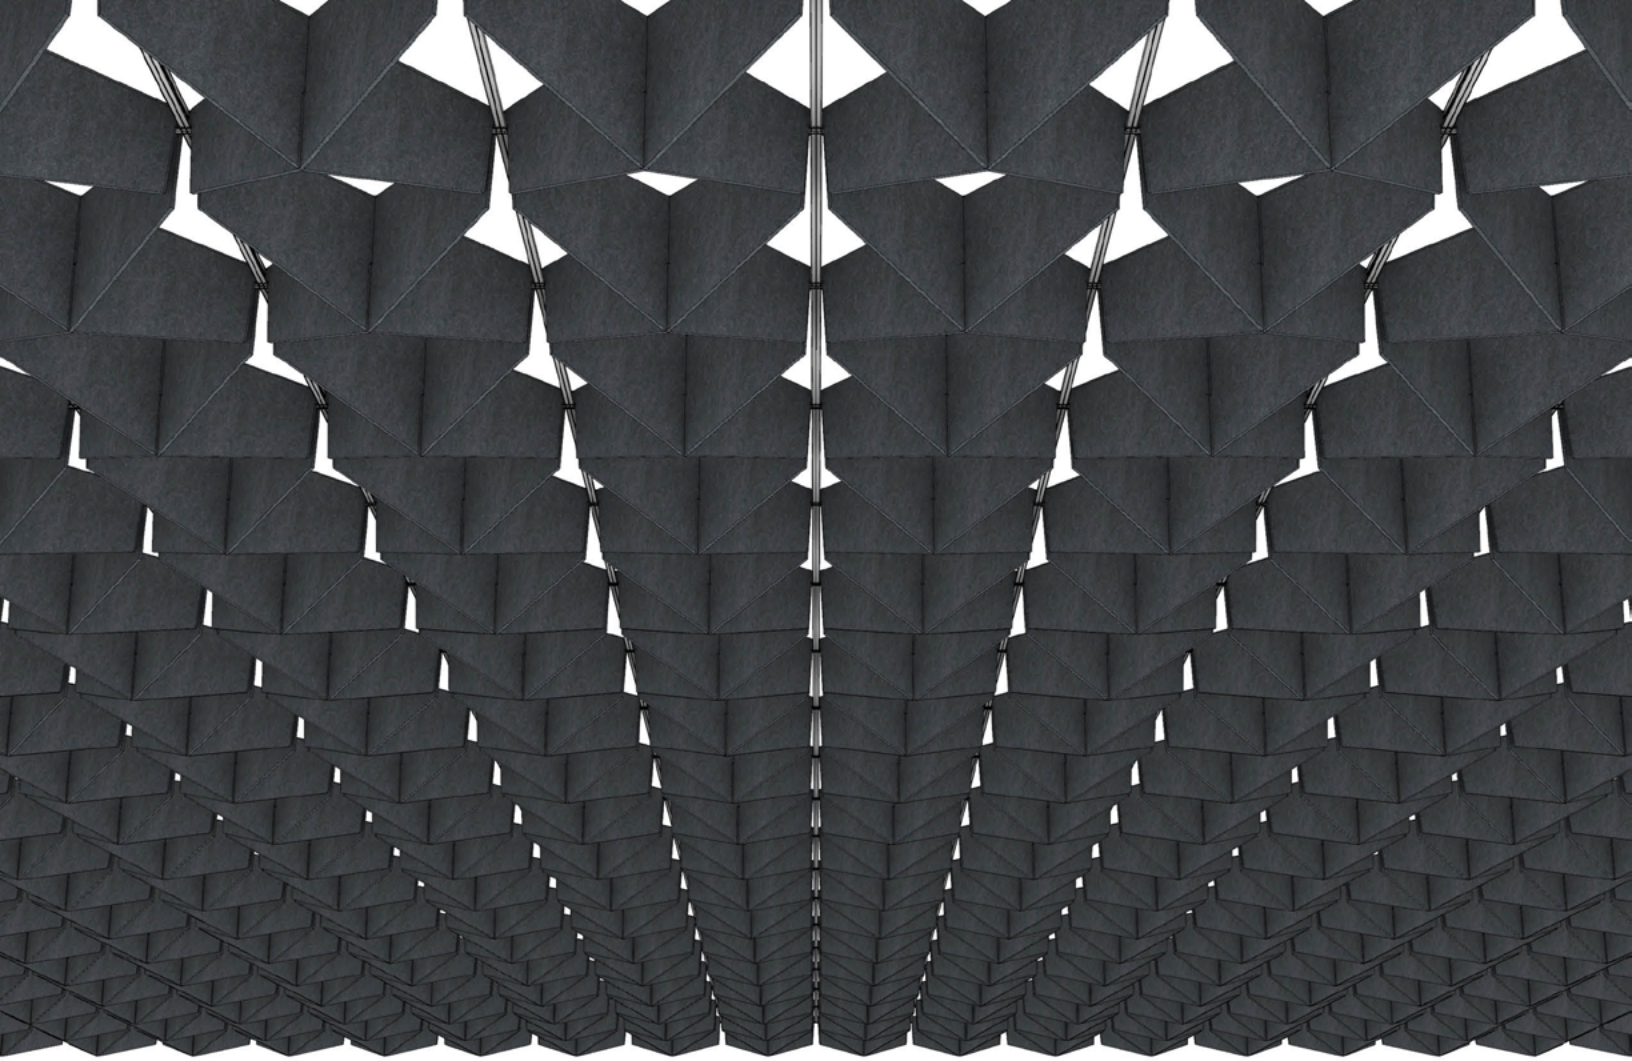

# ARO Grid 2

Acoustic Ceiling System

filzfelt •

ARO Grid 2 thinks  
budget-friendly  
acoustic products don't  
have to be boring.

The patterning of ARO Grid 2 incorporates subtle angles to create a dynamic geometric landscape overhead. Plus, a simple and straightforward installation means no hardware or tools are needed. Mix different colors to define areas, establish wayfinding, or simply to keep things interesting.

ARO Grid was designed by Architecture Research Office (ARO), a New York based firm dedicated to architecture that unites beauty and form with strategy and intelligence.

"We strive to convey a sense of calm, warmth, and joy in our product designs as well as through the architecture we design. We take inspiration from both material expression and functionality. We work to elevate spaces through careful attention to detail and use, and to emphasize the responsible use of materials and seek to balance beauty and strategy through design, pattern and texture."

– Architecture Research Office, designers of ARO Grid 2

**Perspective View**

Standard 12" (30.5 cm) Height

**Reflected Ceiling Plan**

**Front Elevation**

Standard 12" (30.5 cm) Height

**Suggested Pattern 2.1**

All 12" (30.5 cm) Height in 1-Color

For all suggested patterns, please refer to the ARO Grid Pattern Book

info@filzfelt.com | [filzfelt.com](http://filzfelt.com)

**Suggested Pattern 2.5**

Alternating 12" (30.5 cm) + 9" (22.9 cm) Heights in 2-Color  
 For all suggested patterns, please refer to the ARO Grid Pattern Book