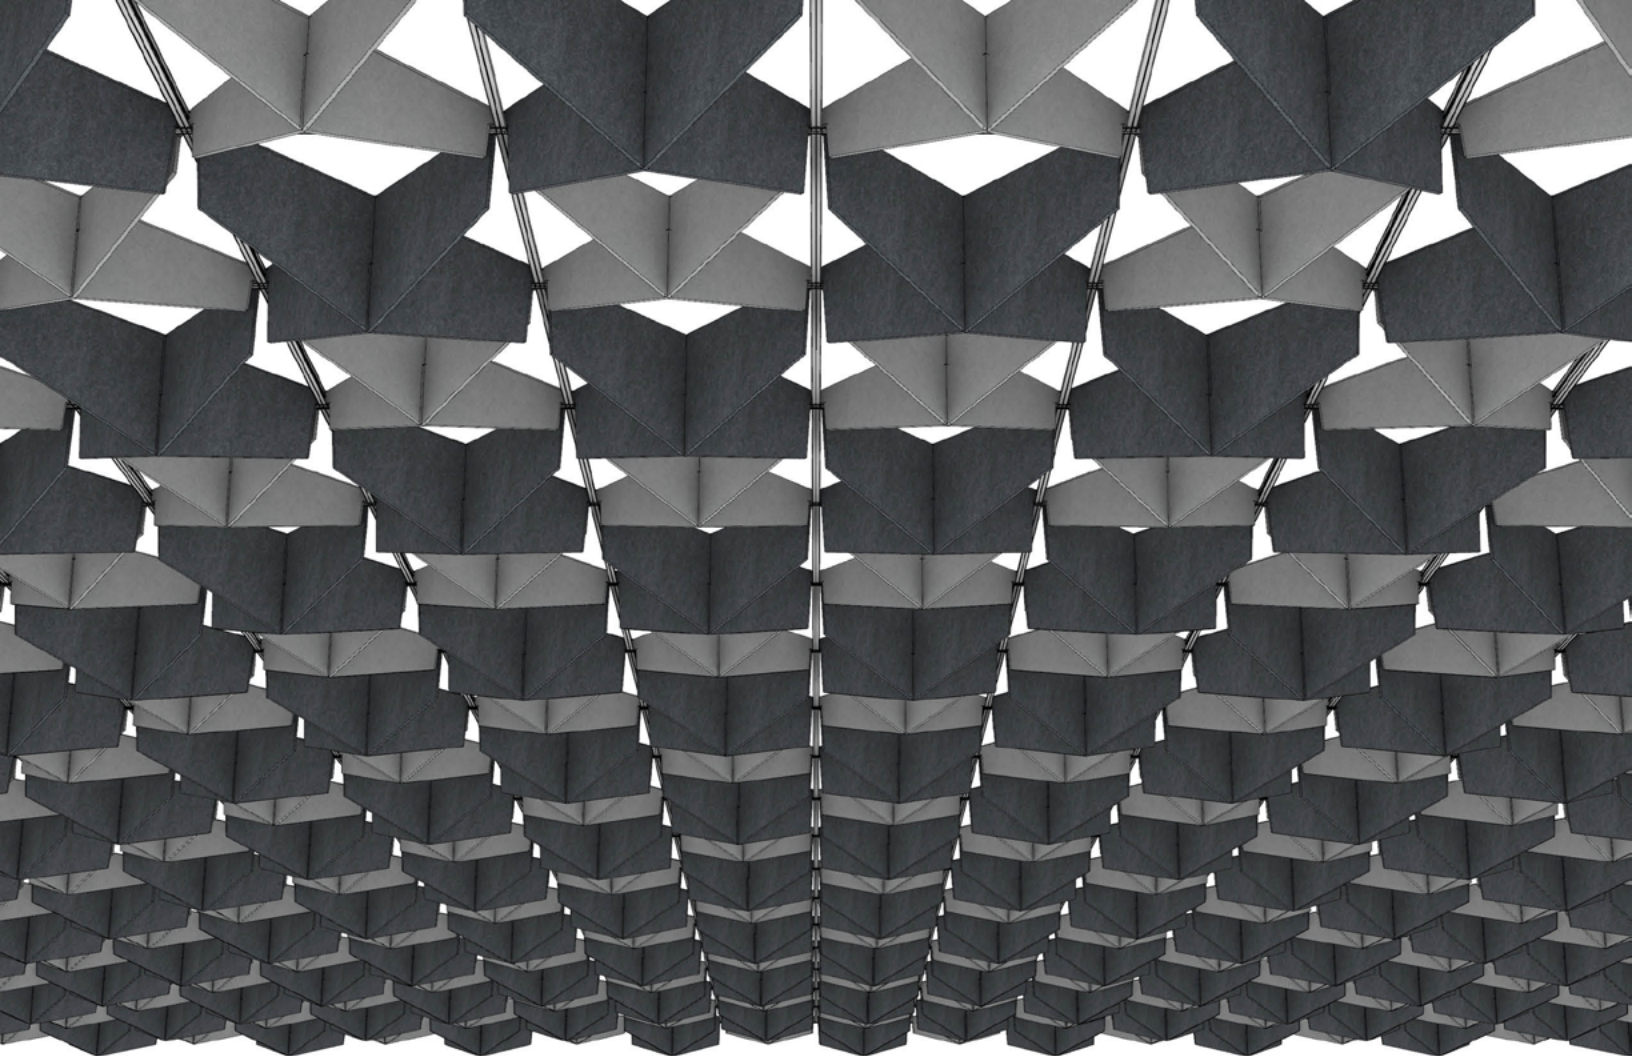

# ARO Grid 2

Acoustic Ceiling System

filzfelt •

ARO Grid 2 thinks  
budget-friendly  
acoustic products don't  
have to be boring.

The patterning of ARO Grid 2 incorporates subtle angles to create a dynamic geometric landscape overhead. Plus, a simple and straightforward installation means no hardware or tools are needed. Mix different colors to define areas, establish wayfinding, or simply to keep things interesting.

– Architecture Research Office, designers of ARO Grid 2

**Perspective View**

Standard 12" (30.5 cm) Height

**Reflected Ceiling Plan**

**Front Elevation**

Standard 12" (30.5 cm) Height

**Suggested Pattern 2.1**

All 12" (30.5 cm) Height in 1-Color

For all suggested patterns, please refer to the ARO Grid Pattern Book

info@filzfelt.com | [filzfelt.com](http://filzfelt.com)

**Suggested Pattern 2.5**

Alternating 12" (30.5 cm) + 9" (22.9 cm) Heights in 2-Color  
 For all suggested patterns, please refer to the ARO Grid Pattern Book