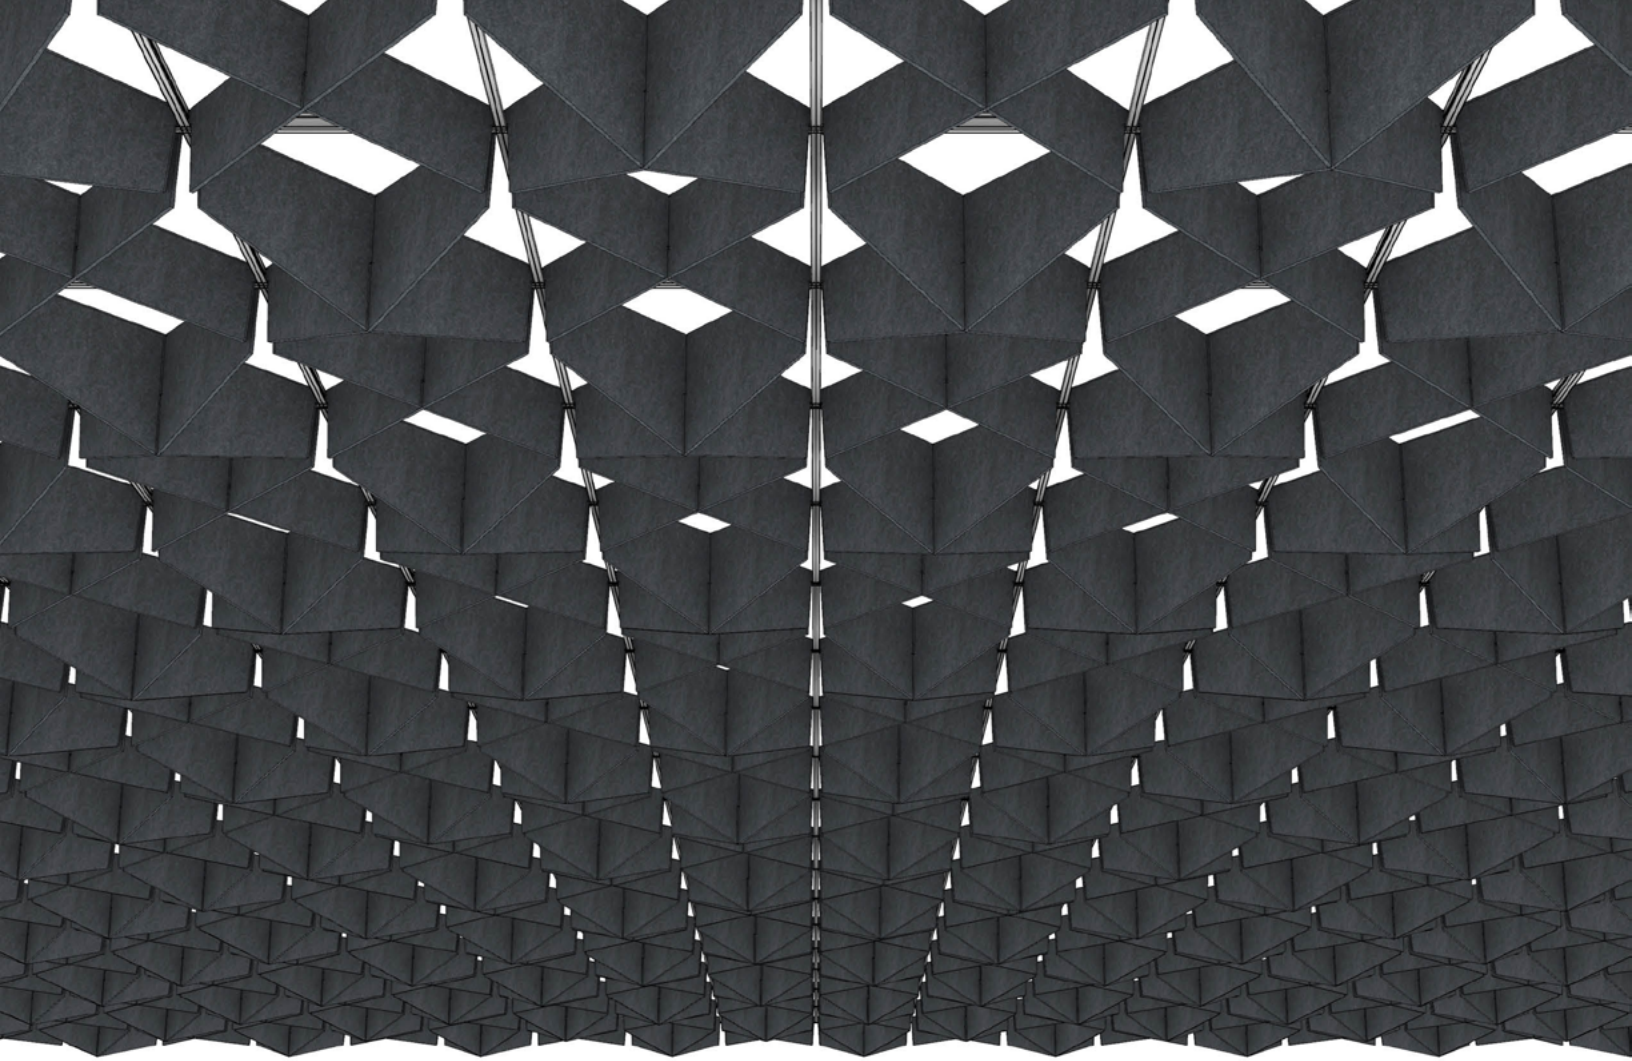

# ARO Grid 2

Acoustic Ceiling System

filzfelt •

ARO Grid 2 thinks  
budget-friendly  
acoustic products don't  
have to be boring.

The patterning of ARO Grid 2 incorporates subtle angles to create a dynamic geometric landscape overhead. Plus, a simple and straightforward installation means no hardware or tools are needed. Mix different colors to define areas, establish wayfinding, or simply to keep things interesting.

All 12" (30.5 cm) Height in 1-Color

For all suggested patterns, please refer to the ARO Grid Pattern Book

info@filzfelt.com | [filzfelt.com](http://filzfelt.com)

**Suggested Pattern 2.5**

Alternating 12" (30.5 cm) + 9" (22.9 cm) Heights in 2-Color  
 For all suggested patterns, please refer to the ARO Grid Pattern Book

### Suggested Pattern 12.2

Alternating ARO Grid 2 at 12" (30.5 cm) + ARO Grid 1 at 7 1/4" (19 cm) in 1-Color

For all suggested patterns, please refer to the ARO Grid Pattern Book

info@filzfelt.com | [filzfelt.com](http://filzfelt.com)