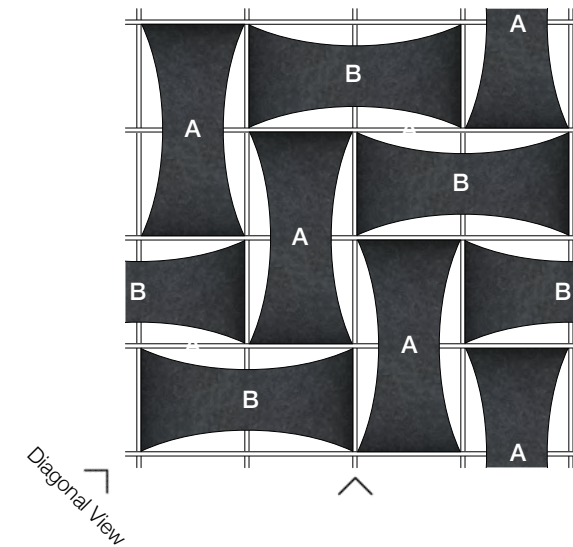

Diagonal View

Diagonal View

Orthogonal View

Orthogonal View

Reflected Ceiling Plan

Elevation

Diagonal View

Diagonal View

**ARO Grid 5**  
**Suggested Pattern 5.2**  
 Rotated 0° + Staggered in 1-Color

Orthogonal View

Orthogonal View

Reflected Ceiling Plan

Elevation

Diagonal View

Diagonal View

**ARO Grid 5**  
**Suggested Pattern 5.3**  
 Rotated 0° (A) + 90° (B) in 1-Color

Orthogonal View

Orthogonal View

Reflected Ceiling Plan

Elevation

Diagonal View

Diagonal View

**ARO Grid 5**  
**Suggested Pattern 5.4**  
 Rotated 0° (A) + 90° (B) in 1-Color

Orthogonal View