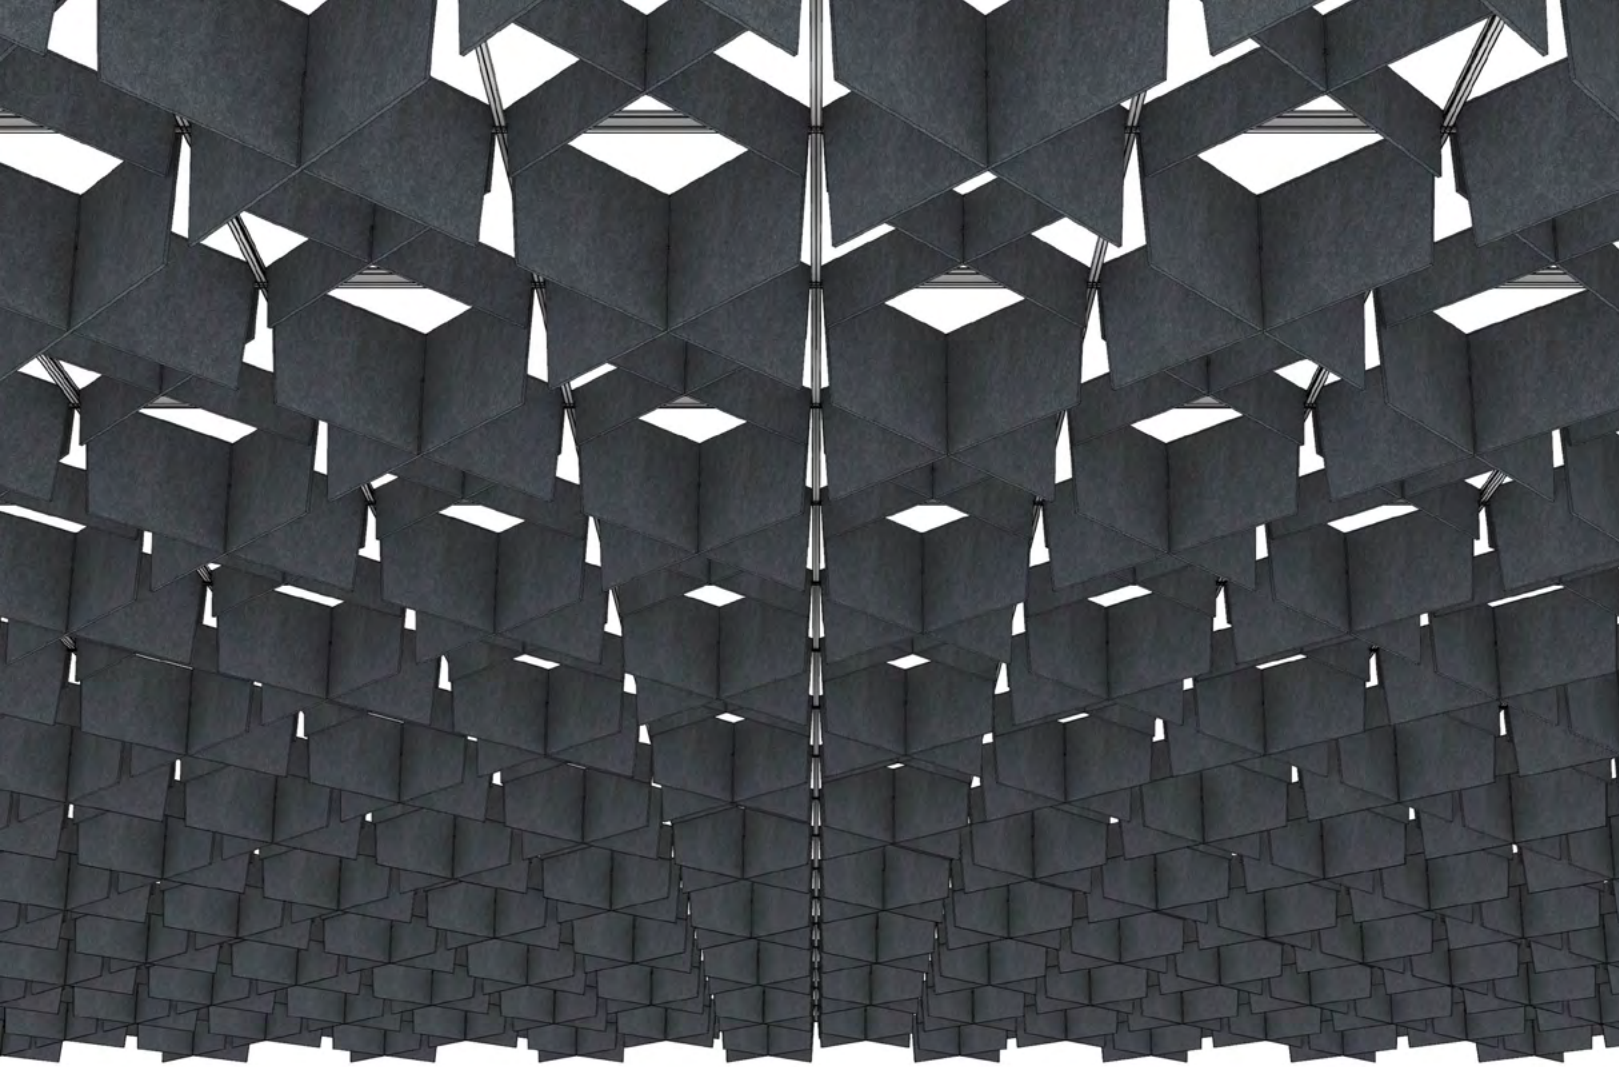

Orthogonal View

Reflected Ceiling Plan

Elevation

**ARO Grid 1**  
**Suggested Pattern 1.3**  
 All 6" (15.2 cm) Height in 1-Color

Orthogonal View

Diagonal View

Orthogonal View

Reflected Ceiling Plan

Elevation

Diagonal View