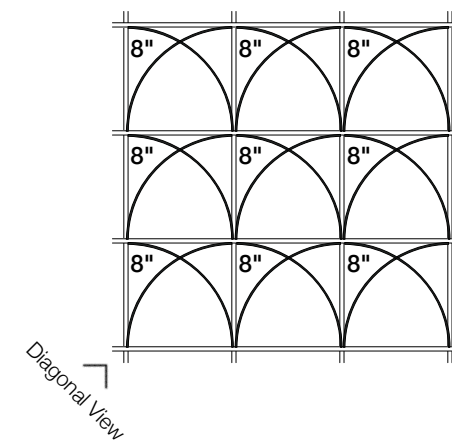

Orthogonal View

Diagonal View

Orthogonal View

Reflected Ceiling Plan

Elevation

Diagonal View

**ARO Grid 1**  
**Suggested Pattern 1.1**  
 All 12" (30.5 cm) Height in 1-Color

Orthogonal View

### Suggested Pattern 1.4

Alternating 12" (30.5 cm) + 6" (15.2 cm) Heights in 1-Color

Orthogonal View

Diagonal View

Orthogonal View

Reflected Ceiling Plan

Elevation

Diagonal View

### Suggested Pattern 12.2

Alternating ARO Grid 2 at 12" (30.5 cm) + ARO Grid 1 at 7 1/4" (19 cm) in 2-Color

Orthogonal View

Diagonal View

Orthogonal View

Reflected Ceiling Plan

Elevation

Diagonal View

**ARO Grid 3**  
Suggested Pattern 3.1  
Standard Height in 1-Color

Orthogonal View

Diagonal View

Orthogonal View

Reflected Ceiling Plan

Elevation

Diagonal View

**ARO Grid 3**  
Suggested Pattern 3.2  
Standard Height in 2-Color