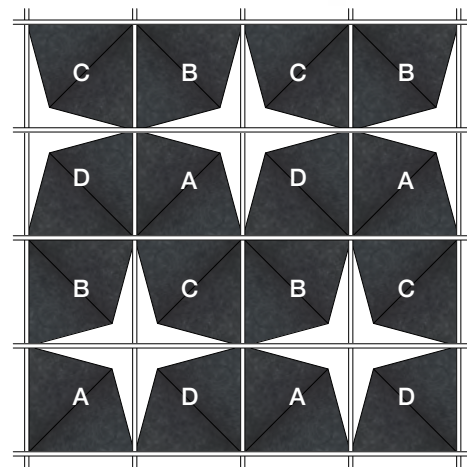

Orthogonal View

Orthogonal View

Reflected Ceiling Plan

Elevation

Diagonal View

Diagonal View

**ARO Grid 4**  
Suggested Pattern 4.1  
Rotated 0° in 1-Color

Orthogonal View

Orthogonal View

Reflected Ceiling Plan

Elevation

Diagonal View

Diagonal View