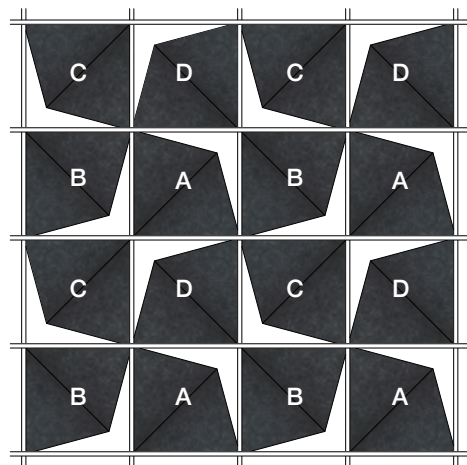

Orthogonal View

Reflected Ceiling Plan

Elevation

Diagonal View

Diagonal View

## ARO Grid 4

### Suggested Pattern 4.2

Rotated 0° (A), 90° (B), 180° (C), 270° (D) in 1-Color

Orthogonal View

Orthogonal View

Reflected Ceiling Plan

Elevation

Diagonal View

Diagonal View