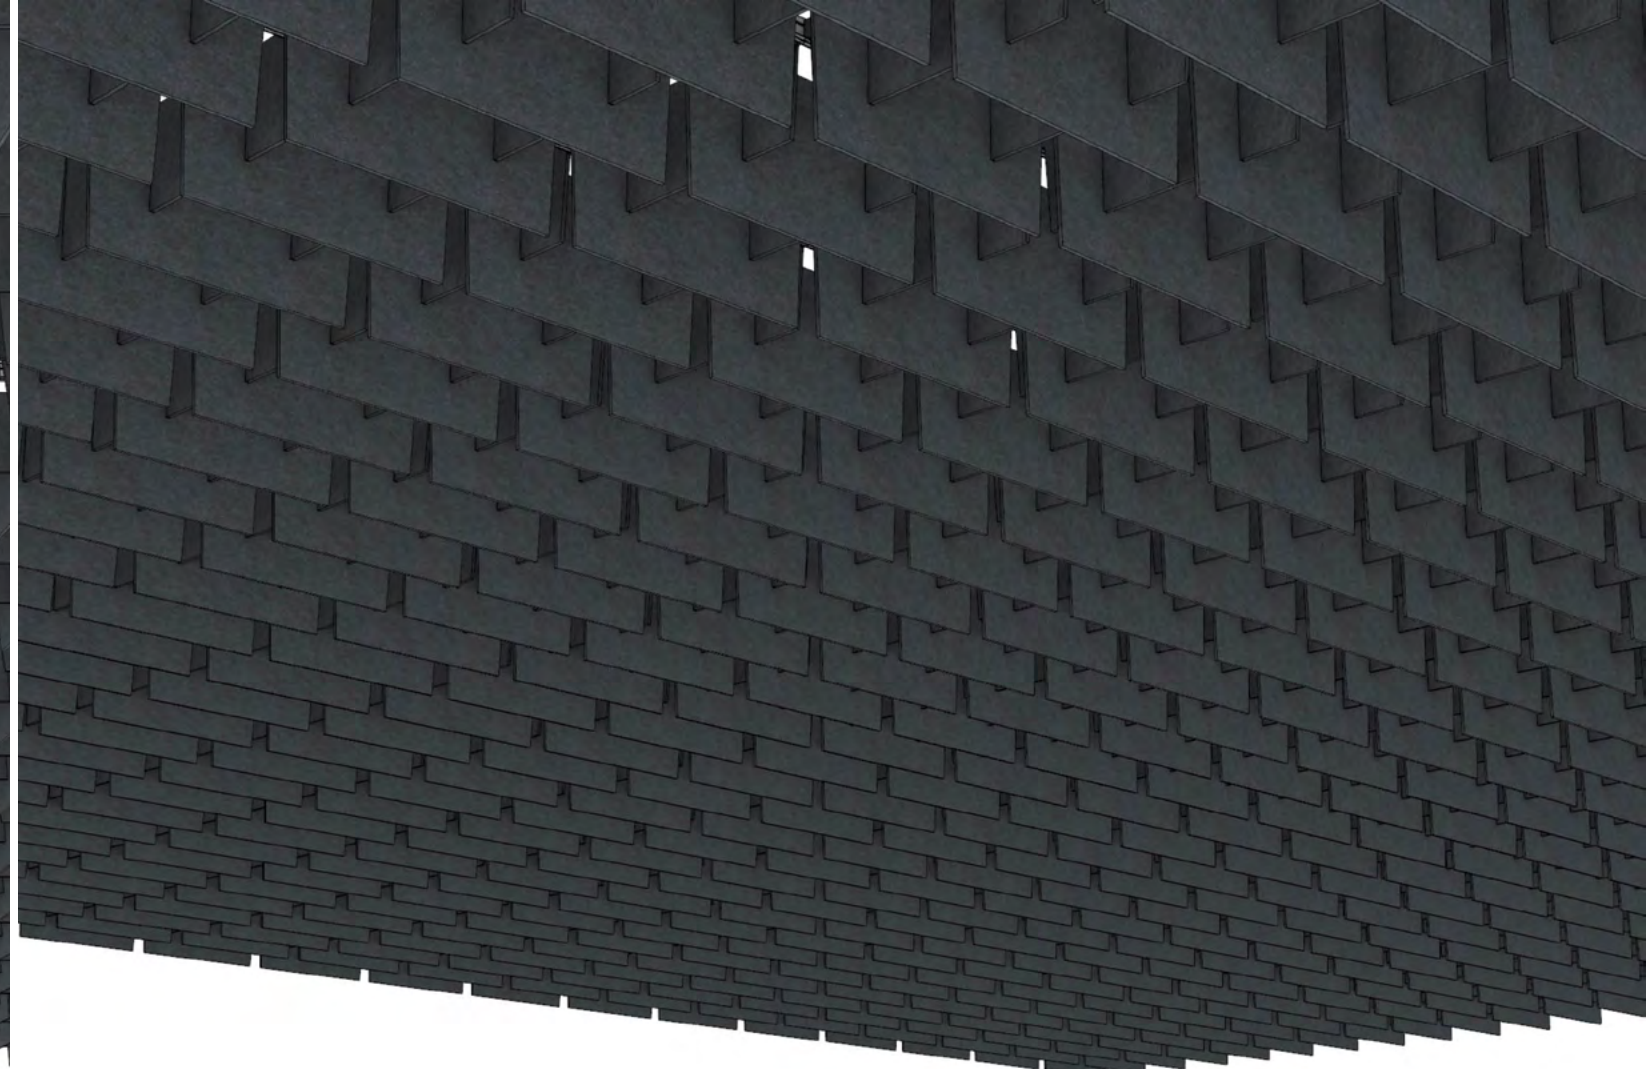

Diagonal View