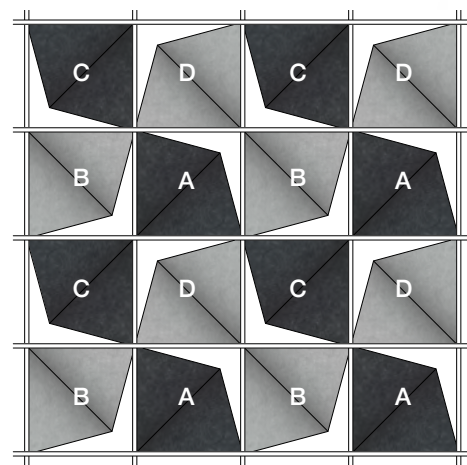

### Suggested Pattern 4.2

Rotated 0° (A), 90° (B), 180° (C), 270° (D) in 1-Color

Orthogonal View

Orthogonal View

Reflected Ceiling Plan

Elevation

Diagonal View

Diagonal View

**ARO Grid 4**

**Suggested Pattern 4.3**

Rotated 0° (A), 90° (B), 180° (C), 270° (D) in 1-Color

Orthogonal View

Diagonal View

Orthogonal View

Diagonal View

Reflected Ceiling Plan

Diagonal View

Diagonal View

Orthogonal View

Orthogonal View

Reflected Ceiling Plan

Elevation

Diagonal View

Diagonal View