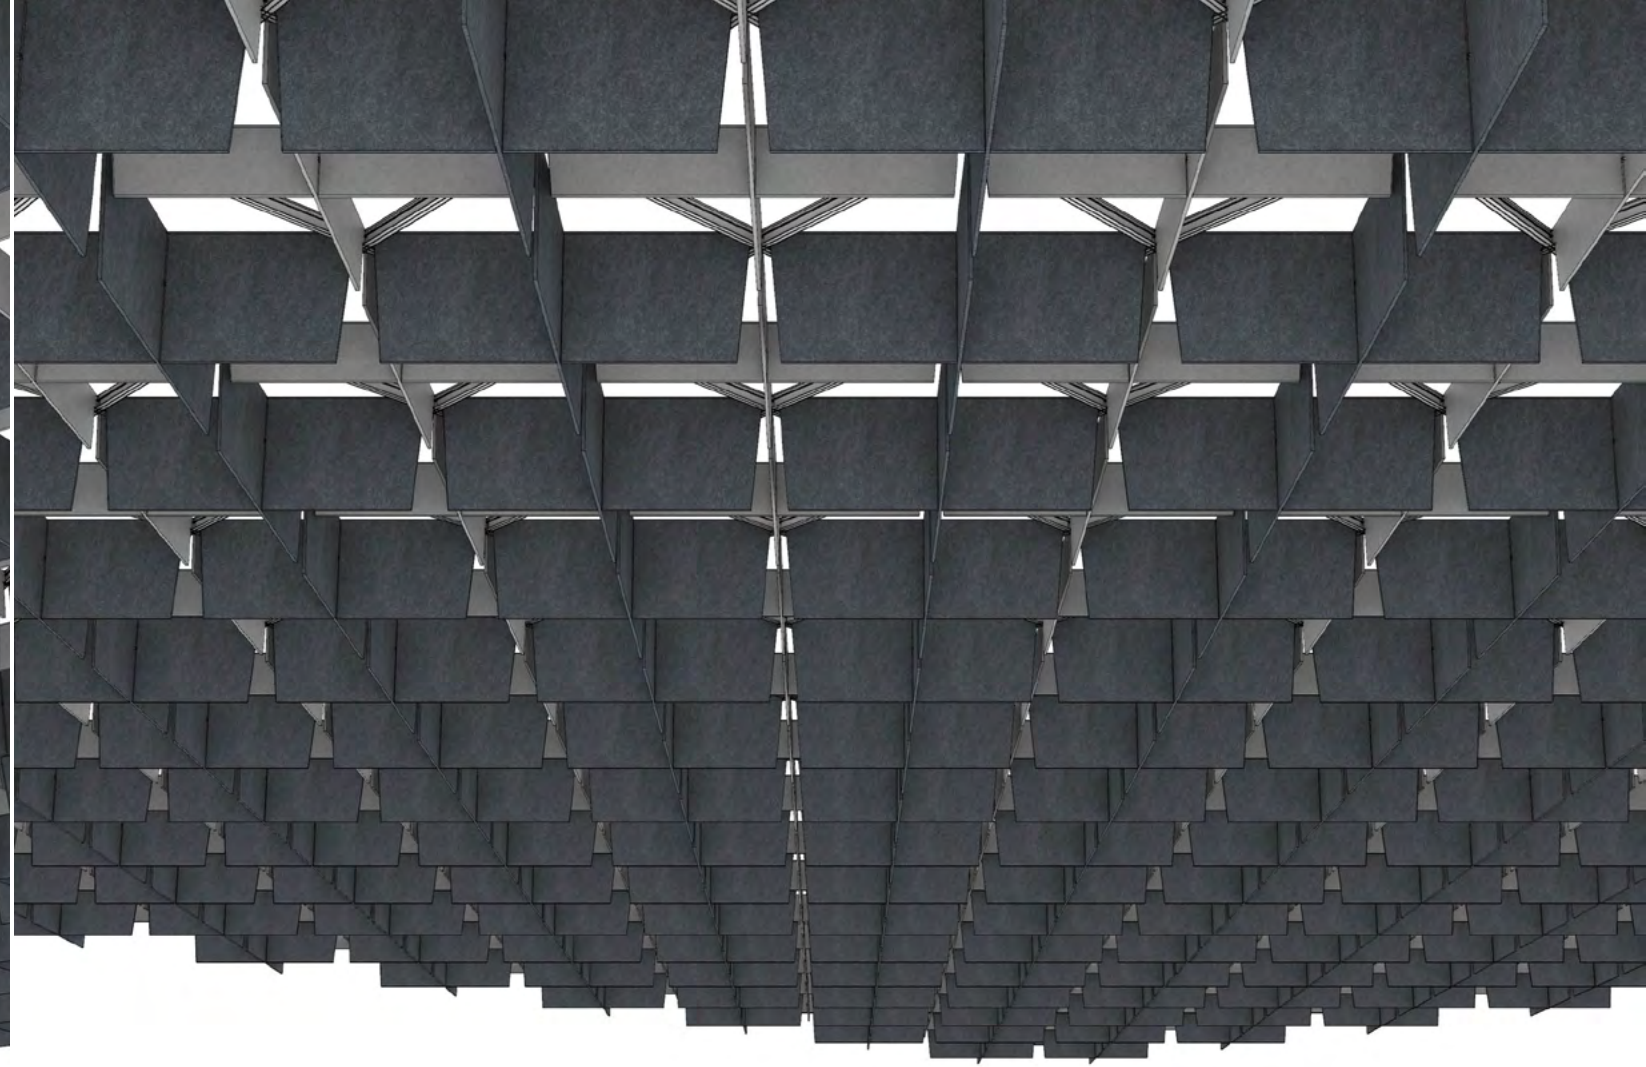

Elevation

Diagonal View

## ARO Grid 1

### Suggested Pattern 1.4

Alternating 12" (30.5 cm) + 6" (15.2 cm) Heights in 1-Color

Orthogonal View

Diagonal View

Orthogonal View

Reflected Ceiling Plan

Elevation

Diagonal View