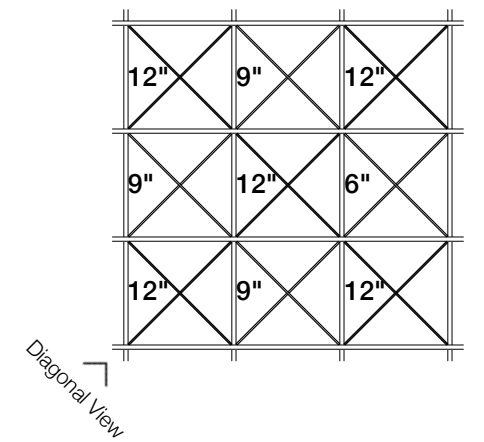

### Suggested Pattern 1.4

Alternating 12" (30.5 cm) + 6" (15.2 cm) Heights in 1-Color

Orthogonal View

Diagonal View

Orthogonal View

Reflected Ceiling Plan

Elevation

Diagonal View

Orthogonal View

Reflected Ceiling Plan

Elevation

Diagonal View

### Suggested Pattern 2.4

Alternating 12" (30.5 cm) + 9" (22.9 cm) Height in 1-Color

Orthogonal View

Diagonal View

Orthogonal View

Reflected Ceiling Plan

Elevation

Diagonal View

**ARO Grid 2**  
**Suggested Pattern 2.5**  
 Alternating 12" (30.5 cm) + 9" (22.9 cm) Heights in 2-Color

Orthogonal View

Diagonal View

Orthogonal View

Reflected Ceiling Plan

Elevation

Diagonal View