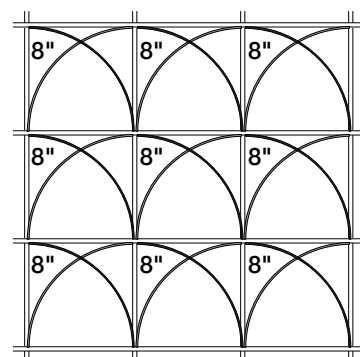

### Suggested Pattern 12.2

Alternating ARO Grid 2 at 12" (30.5 cm) + ARO Grid 1 at 7 1/4" (19 cm) in 2-Color

Orthogonal View

Diagonal View

Orthogonal View

Reflected Ceiling Plan

Elevation

Diagonal View

**ARO Grid 3**  
Suggested Pattern 3.1  
Standard Height in 1-Color

Orthogonal View

Diagonal View

Orthogonal View

Reflected Ceiling Plan

Elevation

Diagonal View

**ARO Grid 3**  
Suggested Pattern 3.2  
Standard Height in 2-Color

Orthogonal View

Orthogonal View

Reflected Ceiling Plan

Elevation

Diagonal View

Diagonal View

**ARO Grid 4**  
Suggested Pattern 4.1  
Rotated 0° in 1-Color

Orthogonal View

Orthogonal View

Reflected Ceiling Plan

Elevation

Diagonal View

Diagonal View