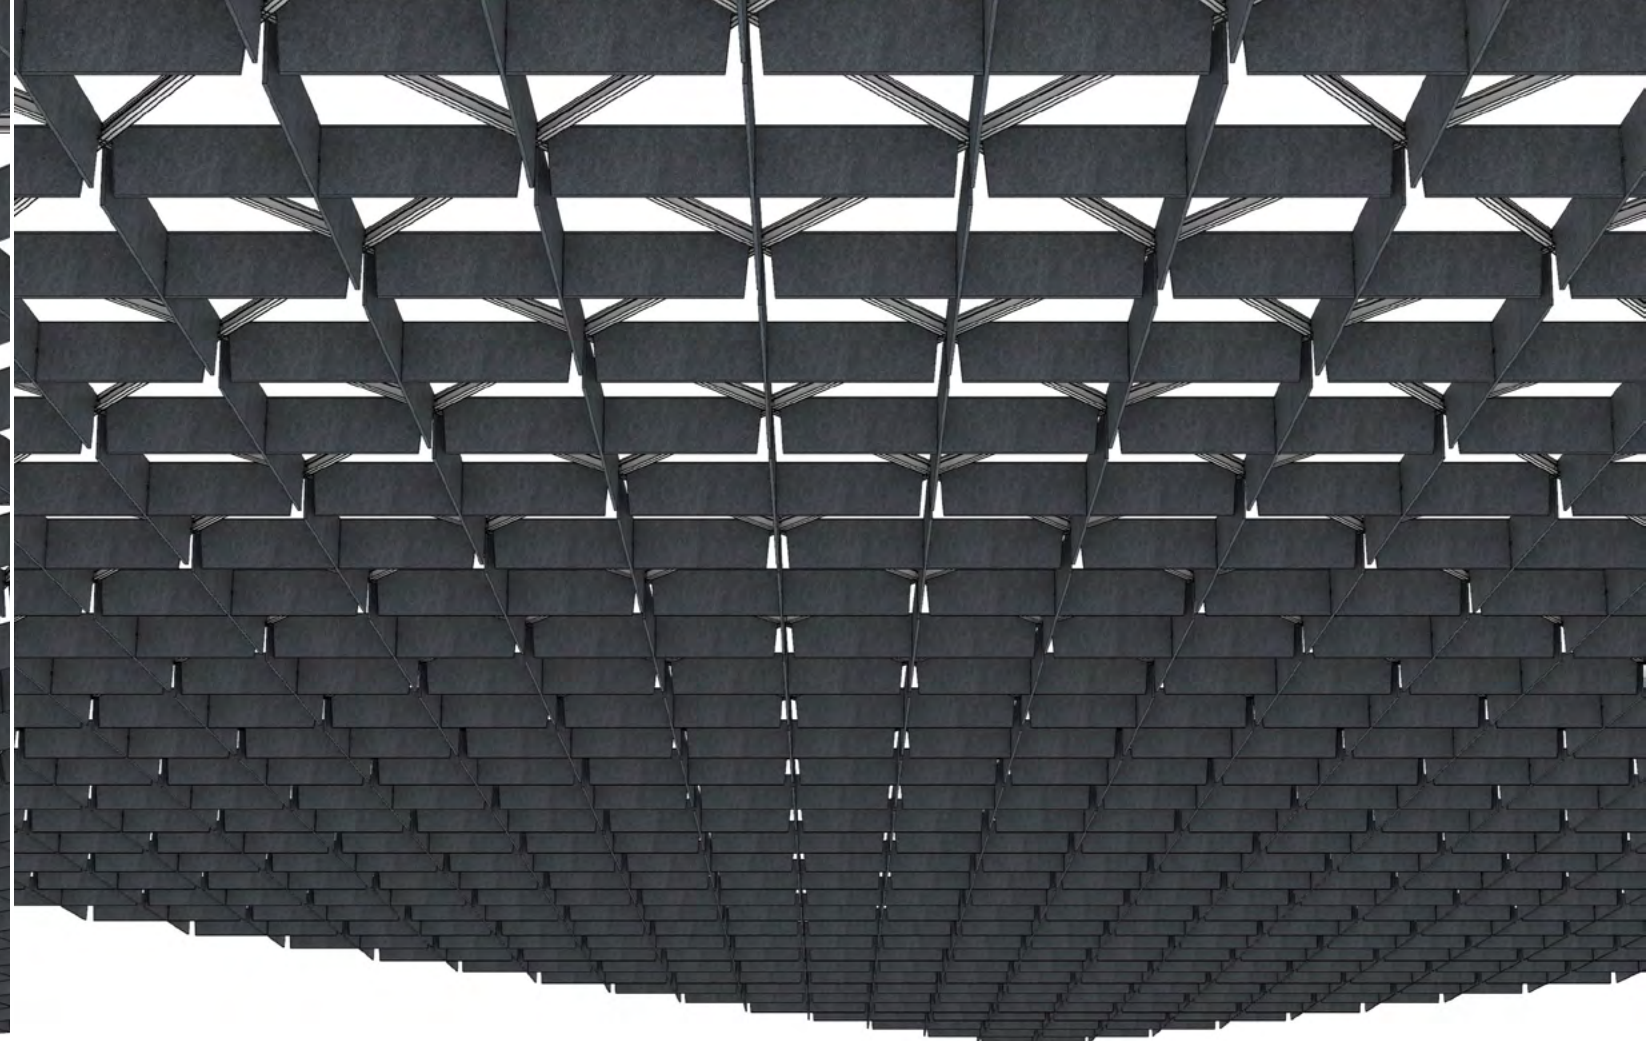

Orthogonal View

Diagonal View

Orthogonal View

Reflected Ceiling Plan

Elevation

Diagonal View

**ARO Grid 1**  
**Suggested Pattern 1.1**  
 All 12" (30.5 cm) Height in 1-Color

Orthogonal View

Diagonal View

Orthogonal View

Reflected Ceiling Plan

Elevation

Diagonal View

**ARO Grid 1**  
**Suggested Pattern 1.2**  
 All 12" (30.5 cm) Height in 3-Color

Orthogonal View

Diagonal View

Orthogonal View

Reflected Ceiling Plan

Elevation

**ARO Grid 1**  
**Suggested Pattern 1.3**  
 All 6" (15.2 cm) Height in 1-Color

Orthogonal View

Diagonal View

Orthogonal View

Reflected Ceiling Plan

Elevation

Diagonal View