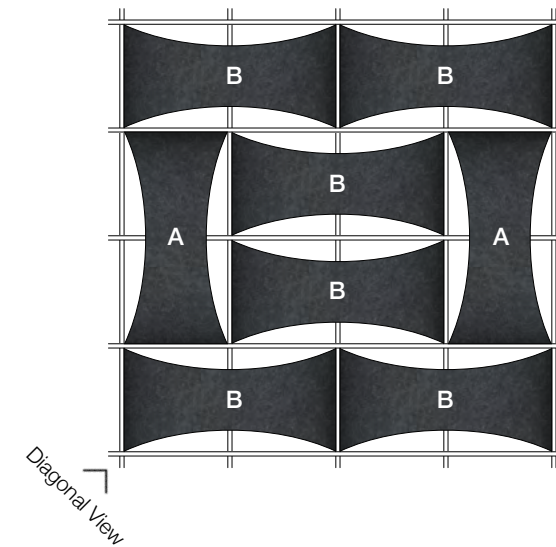

Diagonal View

ARO Grid 5
Suggested Pattern 5.4
Rotated 0° (A) + 90° (B) in 1-Color