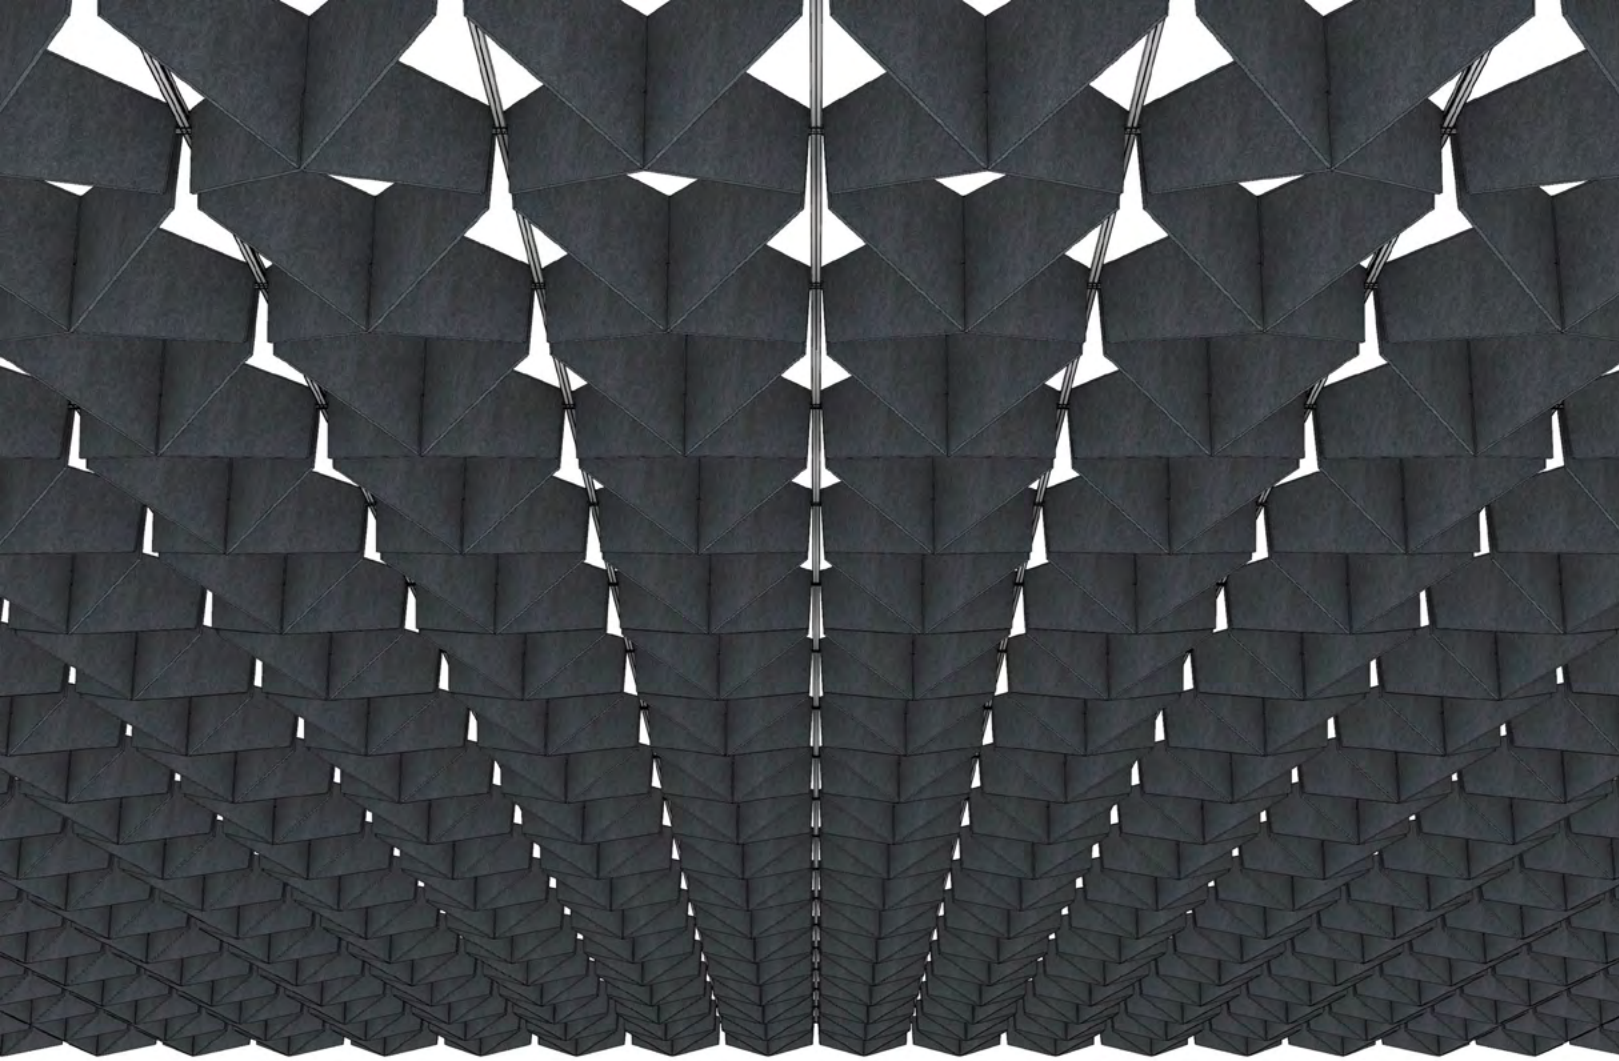

### Suggested Pattern 1.4

Alternating 12" (30.5 cm) + 6" (15.2 cm) Heights in 1-Color

Orthogonal View

Diagonal View

Orthogonal View

Reflected Ceiling Plan

Elevation

Diagonal View

**ARO Grid 1**  
**Suggested Pattern 1.5**  
 Alternating 12" (30.5 cm) + 6" (15.2 cm) Heights in 2-Color

Orthogonal View

Diagonal View

Orthogonal View

Reflected Ceiling Plan

Elevation

Diagonal View

**ARO Grid 2**  
**Suggested Pattern 2.1**  
 All 12" (30.5 cm) Height in 1-Color