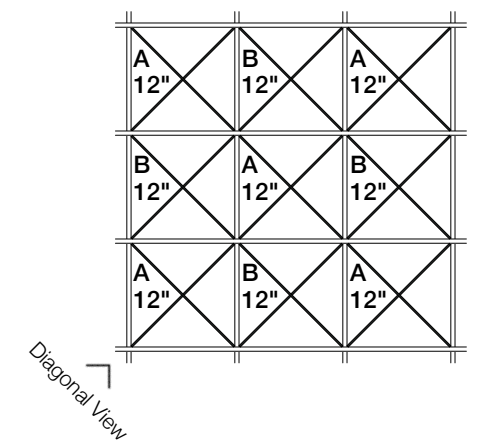

Orthogonal View

Reflected Ceiling Plan

Elevation

Diagonal View

### Suggested Pattern 2.4

Alternating 12" (30.5 cm) + 9" (22.9 cm) Height in 1-Color

Orthogonal View

Diagonal View

Orthogonal View

Reflected Ceiling Plan

Elevation

Diagonal View

**ARO Grid 2**  
**Suggested Pattern 2.5**  
 Alternating 12" (30.5 cm) + 9" (22.9 cm) Heights in 2-Color

Orthogonal View

Diagonal View

Orthogonal View

Reflected Ceiling Plan

Elevation

Diagonal View

### Suggested Pattern 12.1

Alternating ARO Grid 1 at 12" (30.5 cm) Height + ARO Grid 2 at 12" (30.5 cm) Height in 1-Color

Orthogonal View

Diagonal View

Orthogonal View

Reflected Ceiling Plan

Elevation

Diagonal View