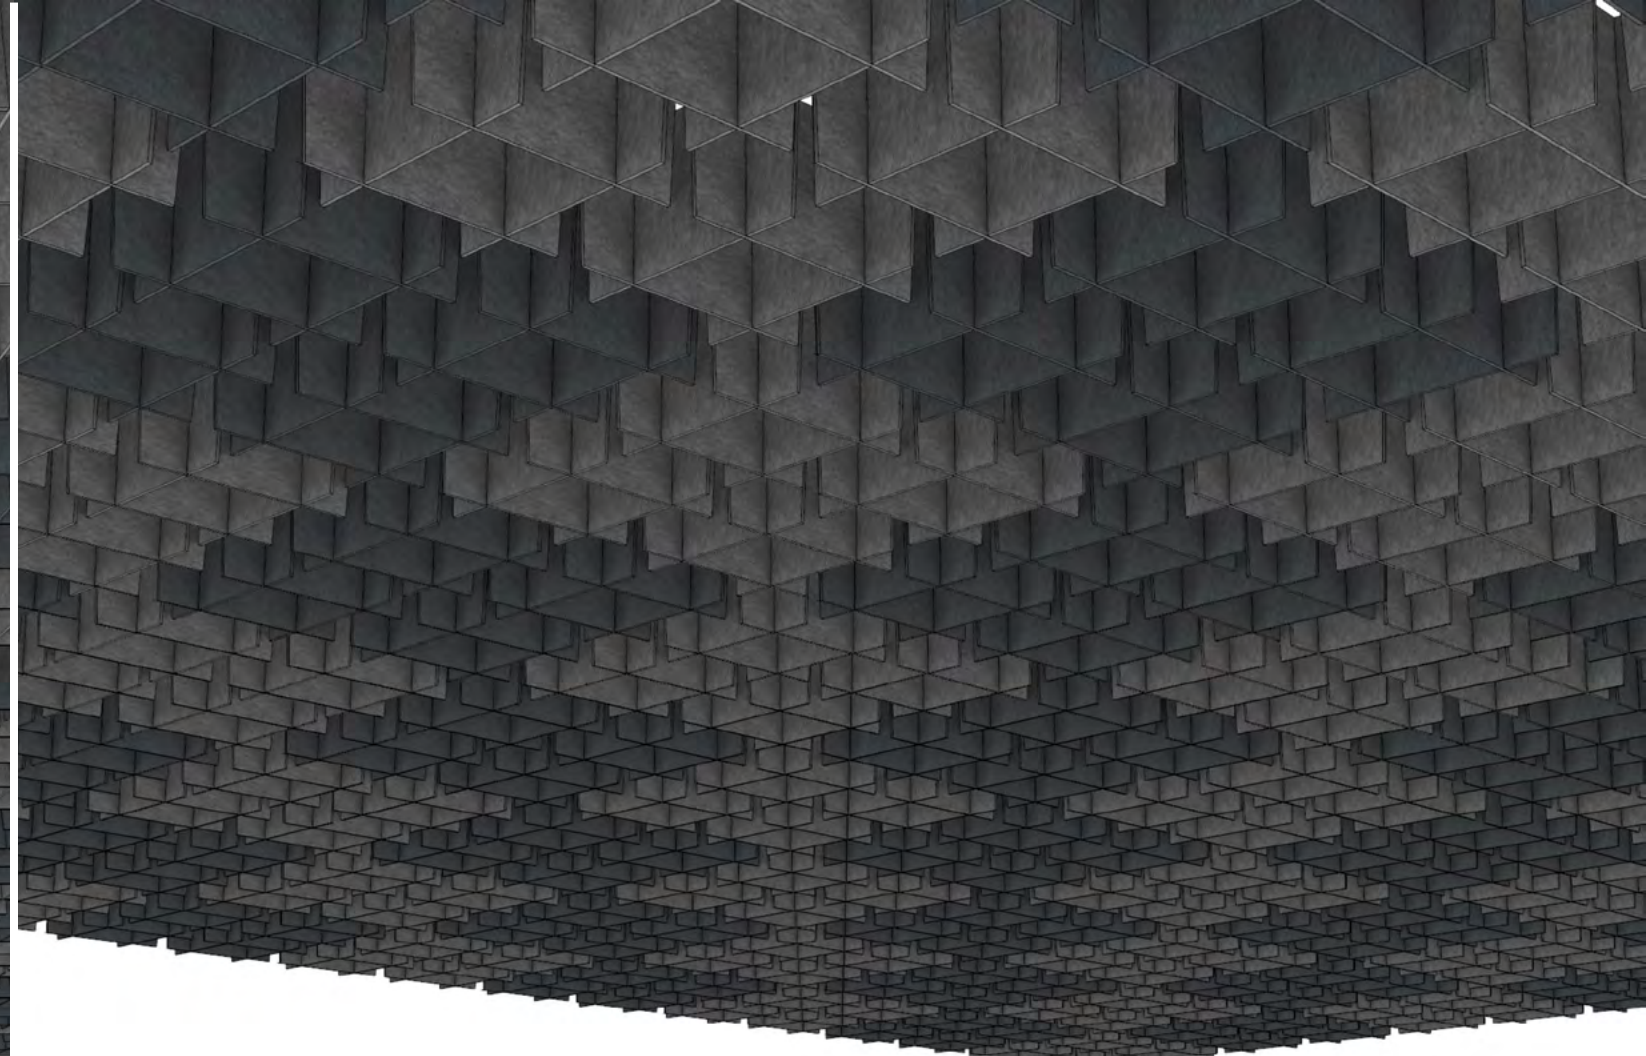

Orthogonal View

Reflected Ceiling Plan

Elevation

Diagonal View

Diagonal View

**ARO Grid 5**  
**Suggested Pattern 5.5**  
 Rotated 0° (A) + 90° (B) in 1-Color

Orthogonal View

Diagonal View

Orthogonal View

Reflected Ceiling Plan

Elevation

Diagonal View

**ARO Grid 6**  
**Suggested Pattern 6.1**  
 All 12" (30.5 cm) Height in 1-Color

Orthogonal View

Diagonal View

Orthogonal View

Diagonal View

Reflected Ceiling Plan

Elevation