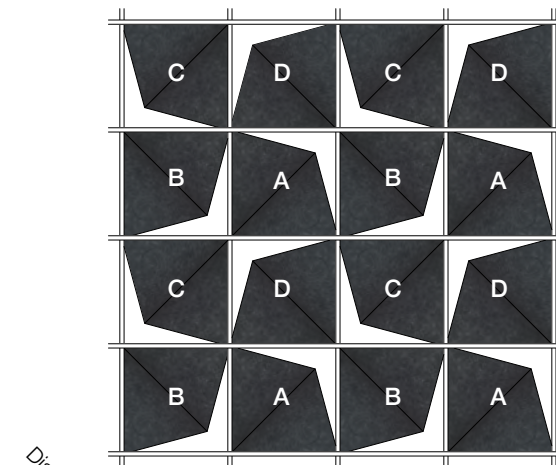

### Suggested Pattern 4.2

Rotated 0° (A), 90° (B), 180° (C), 270° (D) in 1-Color

Orthogonal View

Orthogonal View

Reflected Ceiling Plan

Elevation

Diagonal View

Diagonal View