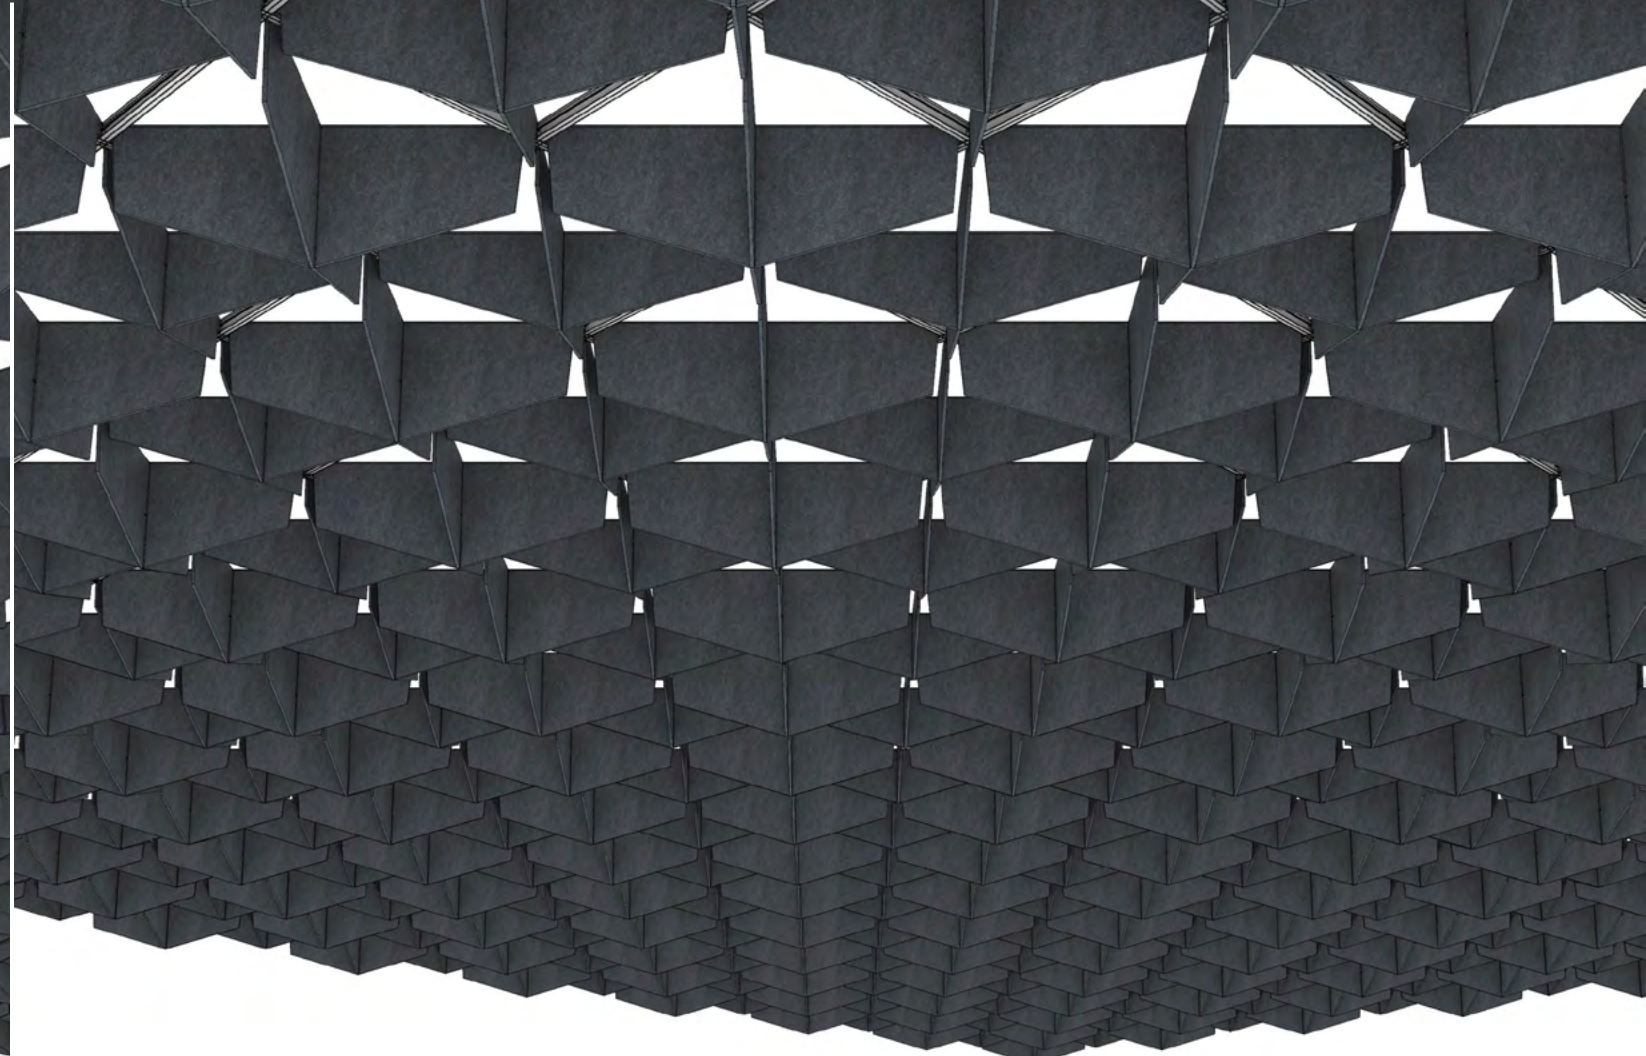

Diagonal View

Orthogonal View

Reflected Ceiling Plan

Elevation

Diagonal View

**ARO Grid 2**  
**Suggested Pattern 2.3**  
 All 9" (22.9 cm) Height in 1-Color

Orthogonal View

Diagonal View

Orthogonal View

Reflected Ceiling Plan

Elevation

Diagonal View