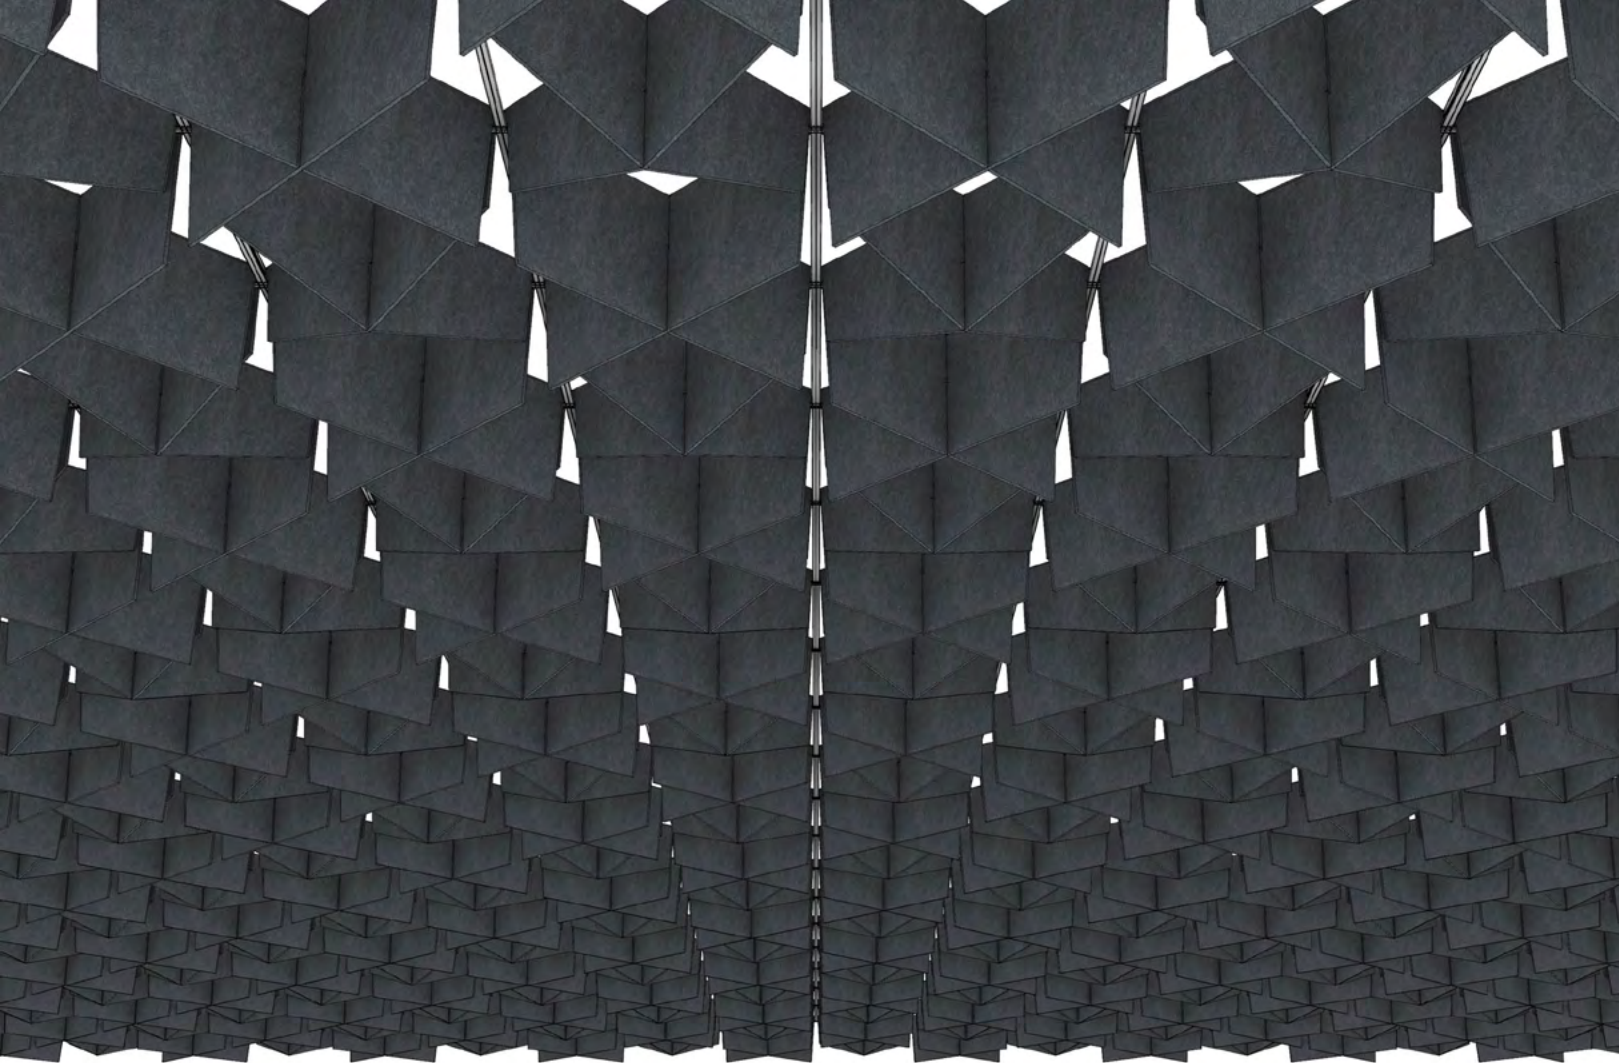

Orthogonal View