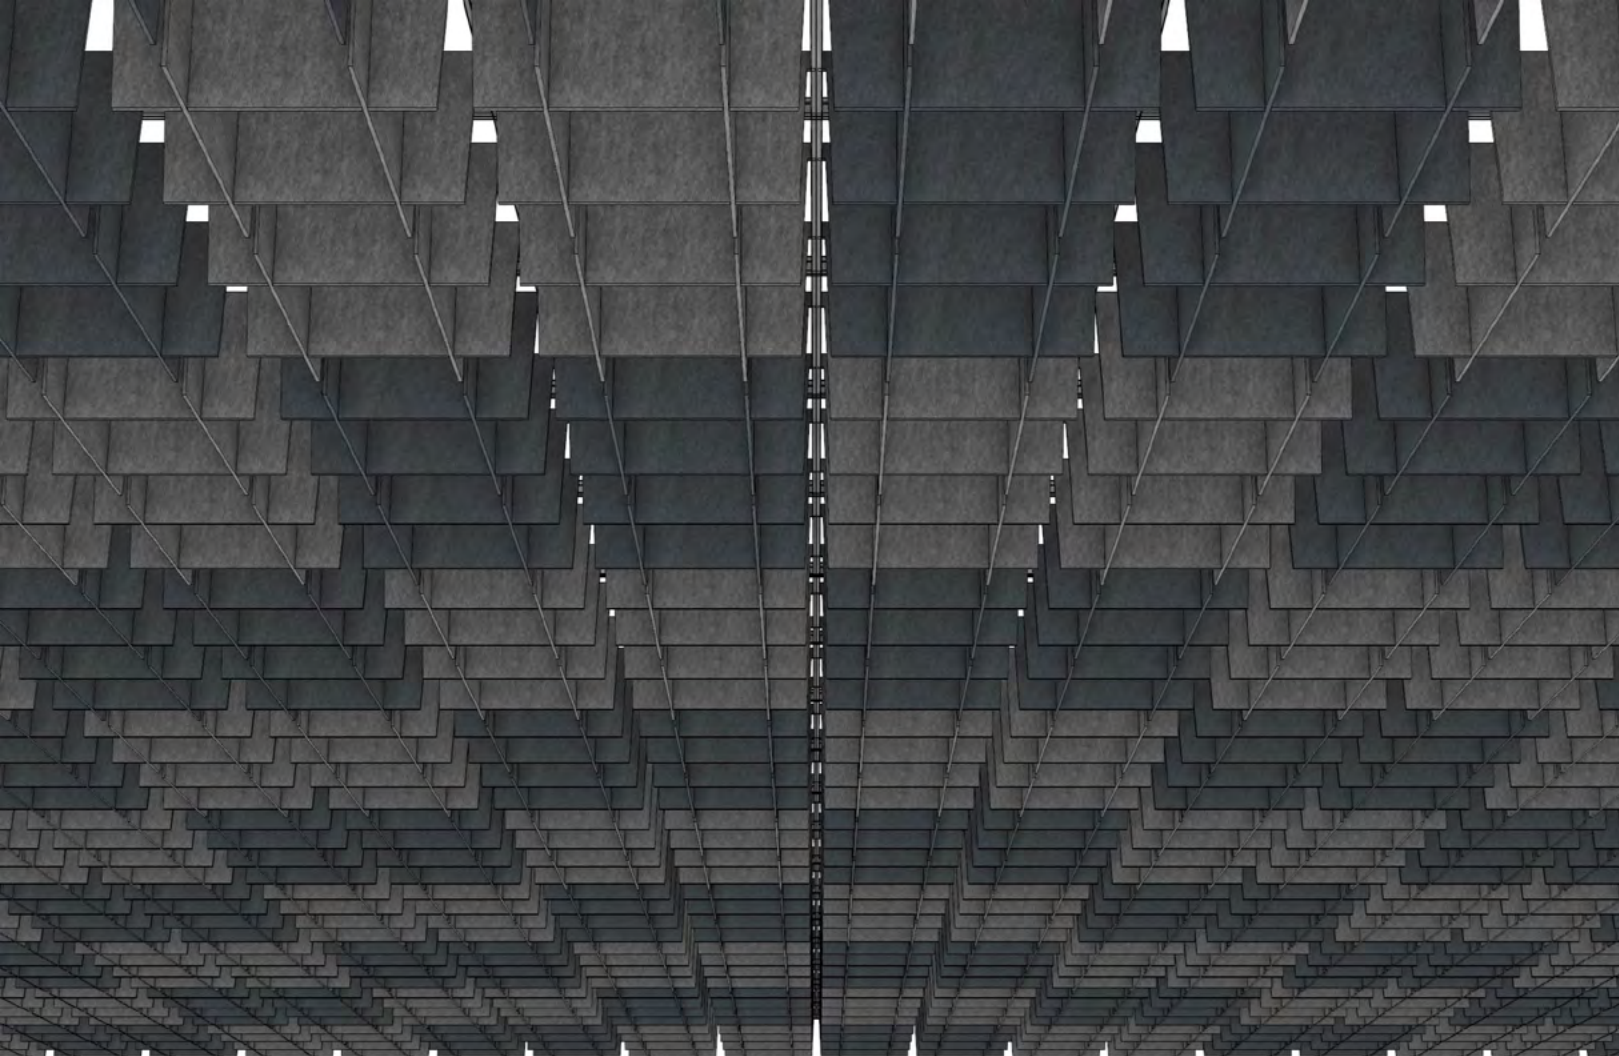

Orthogonal View

Reflected Ceiling Plan

Elevation

Diagonal View

Diagonal View

**ARO Grid 5**  
**Suggested Pattern 5.5**  
 Rotated 0° (A) + 90° (B) in 1-Color

Orthogonal View

Diagonal View

Orthogonal View

Reflected Ceiling Plan

Elevation

Diagonal View

**ARO Grid 6**  
**Suggested Pattern 6.1**  
 All 12" (30.5 cm) Height in 1-Color

Orthogonal View

Diagonal View

Orthogonal View

Diagonal View

Reflected Ceiling Plan

Elevation