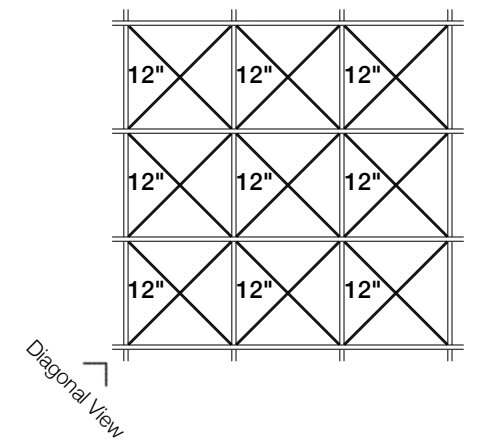

Orthogonal View

Diagonal View

Orthogonal View

Reflected Ceiling Plan

Elevation

Diagonal View

**ARO Grid 1**  
**Suggested Pattern 1.1**  
 All 12" (30.5 cm) Height in 1-Color

Orthogonal View

Diagonal View

Orthogonal View

Reflected Ceiling Plan

Elevation

Diagonal View

**ARO Grid 1**  
**Suggested Pattern 1.2**  
 All 12" (30.5 cm) Height in 3-Color

Orthogonal View

Diagonal View

Orthogonal View

Reflected Ceiling Plan

Elevation

**ARO Grid 1**  
**Suggested Pattern 1.3**  
 All 6" (15.2 cm) Height in 1-Color

Orthogonal View

Diagonal View

Orthogonal View

Reflected Ceiling Plan

### Suggested Pattern 1.4

Alternating 12" (30.5 cm) + 6" (15.2 cm) Heights in 1-Color

Orthogonal View

Diagonal View

Orthogonal View

Reflected Ceiling Plan

Elevation

Diagonal View