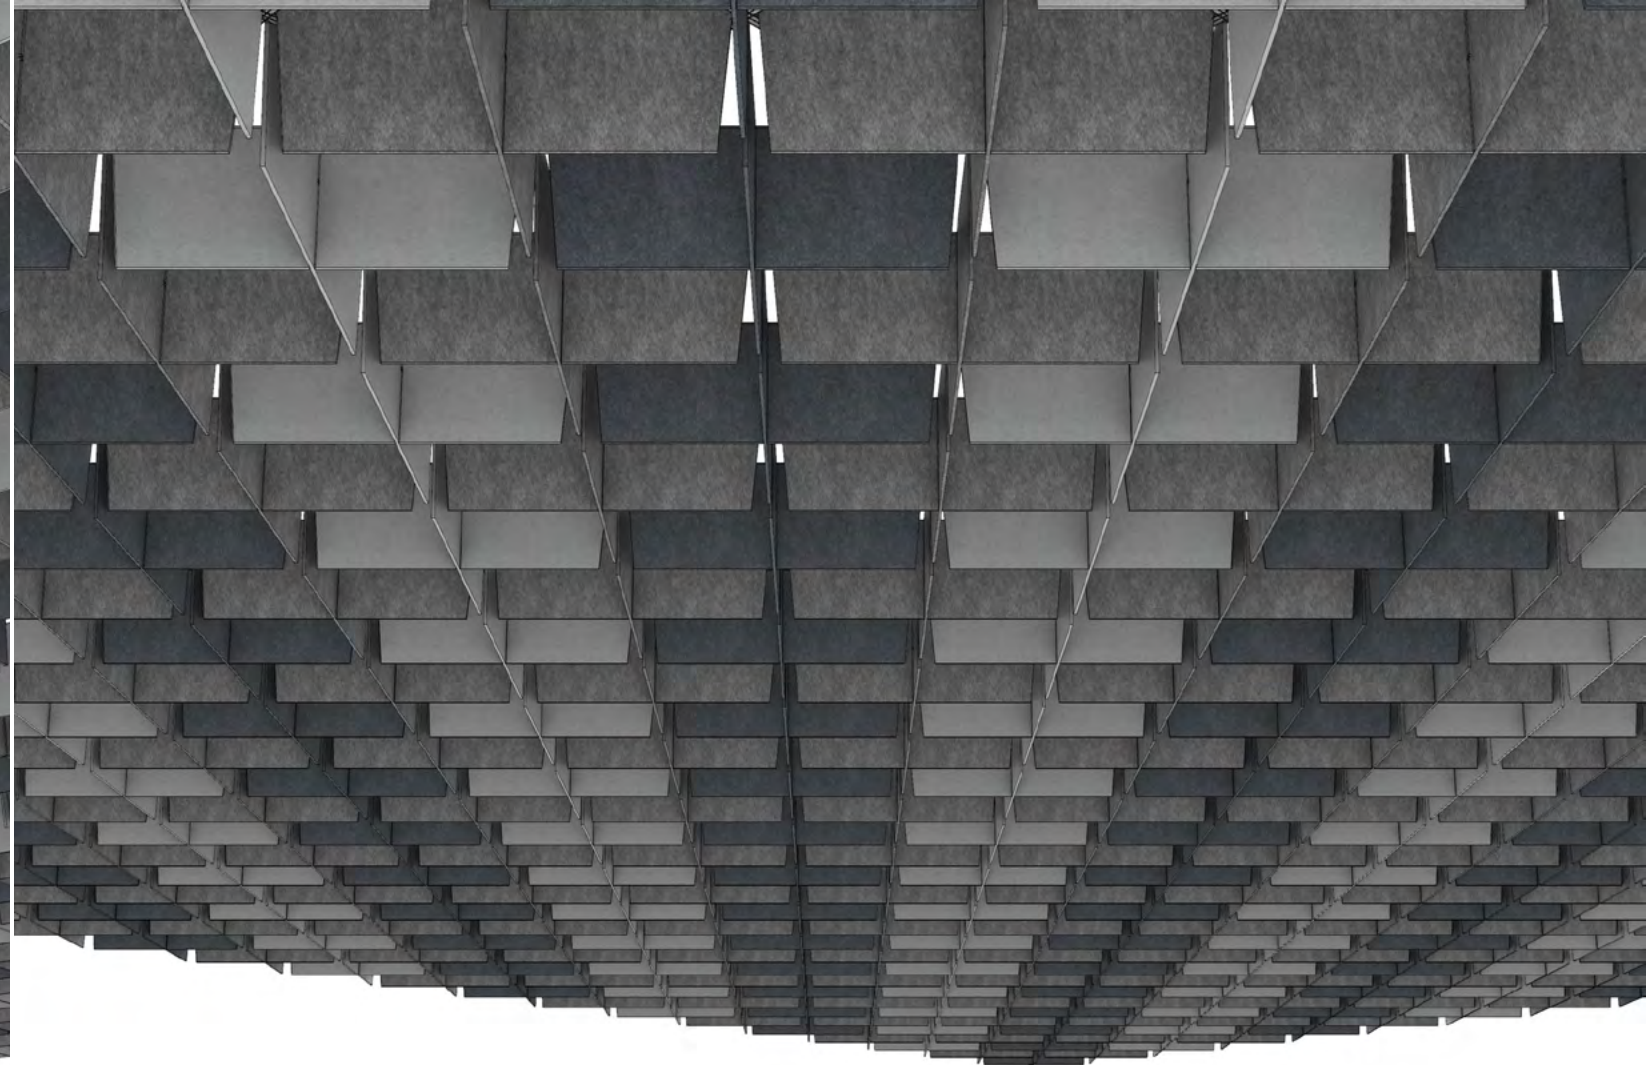

Orthogonal View

Diagonal View

Orthogonal View

Reflected Ceiling Plan

Elevation

Diagonal View

**ARO Grid 1**  
**Suggested Pattern 1.1**  
 All 12" (30.5 cm) Height in 1-Color

Orthogonal View

Diagonal View

Orthogonal View

Reflected Ceiling Plan

Elevation

Diagonal View

**ARO Grid 1**  
**Suggested Pattern 1.2**  
 All 12" (30.5 cm) Height in 3-Color

Orthogonal View

Diagonal View