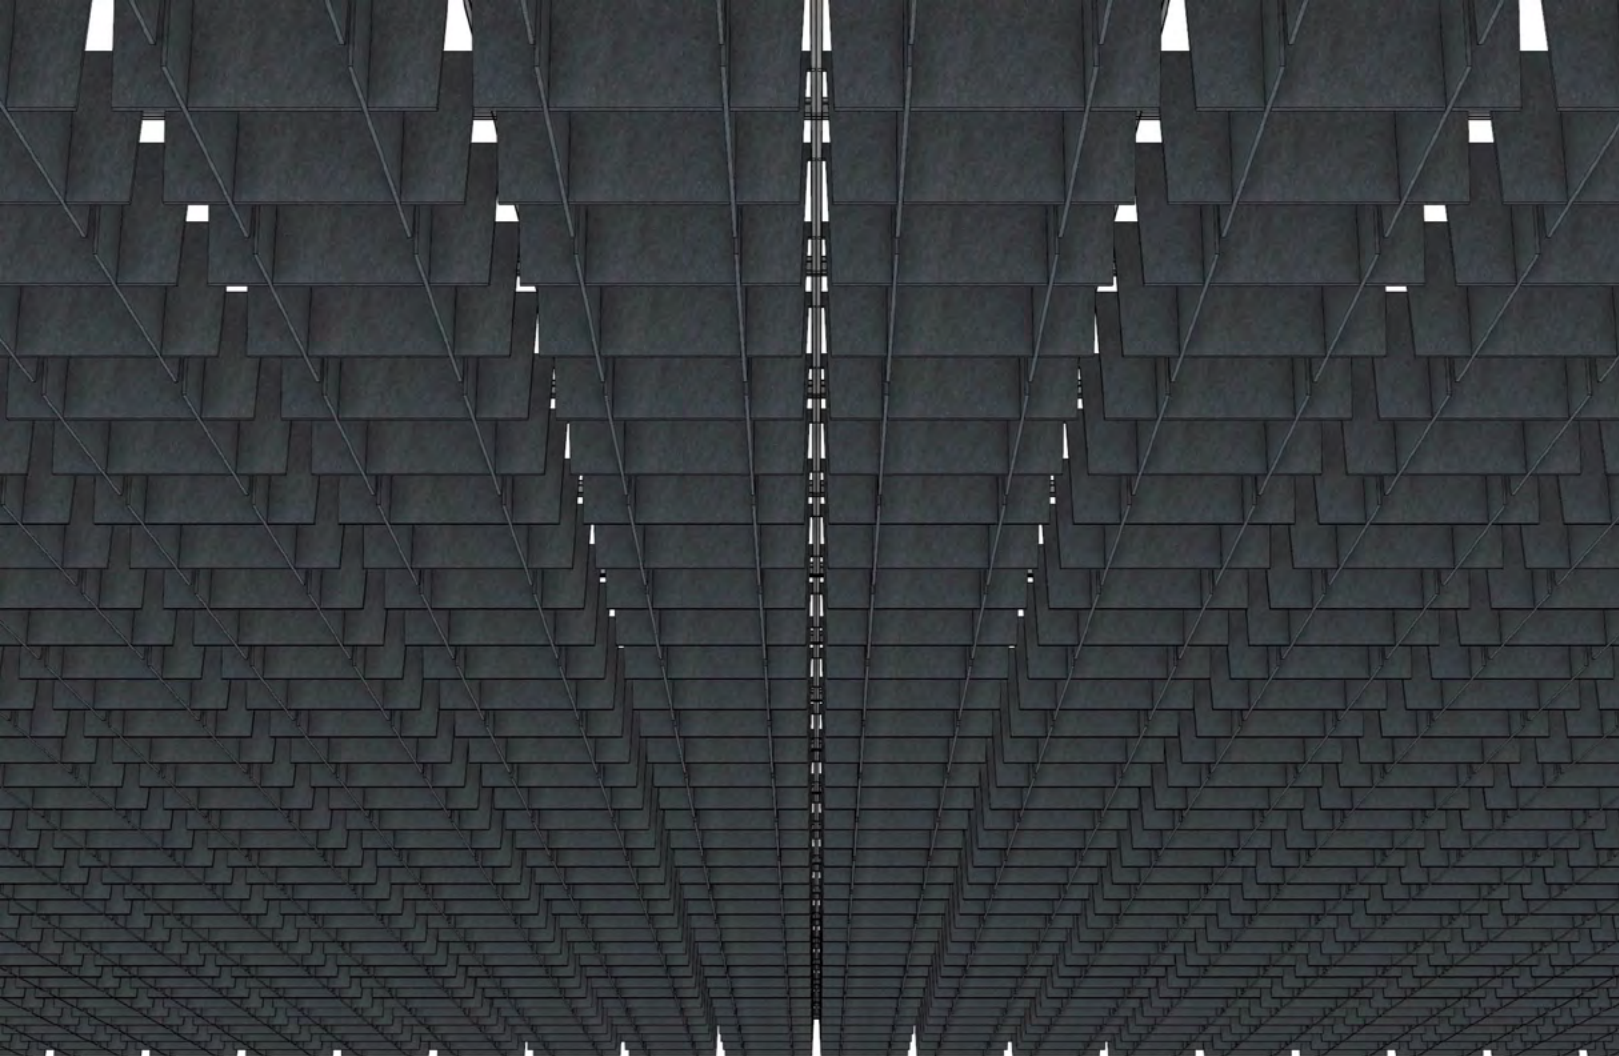

Orthogonal View

Orthogonal View

Reflected Ceiling Plan

Elevation

Diagonal View

Diagonal View

**ARO Grid 5**  
**Suggested Pattern 5.4**  
 Rotated 0° (A) + 90° (B) in 1-Color

Orthogonal View

Orthogonal View

Reflected Ceiling Plan

Elevation

Diagonal View

Diagonal View

**ARO Grid 5**  
**Suggested Pattern 5.5**  
 Rotated 0° (A) + 90° (B) in 1-Color

Orthogonal View

Diagonal View

Orthogonal View

Reflected Ceiling Plan

Elevation

Diagonal View

**ARO Grid 6**  
**Suggested Pattern 6.1**  
 All 12" (30.5 cm) Height in 1-Color

Orthogonal View

Diagonal View

Orthogonal View