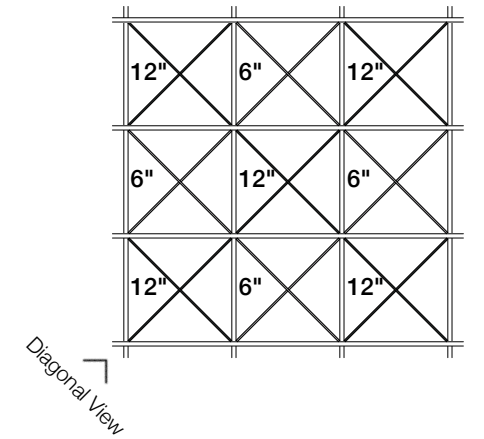

Elevation

Diagonal View

### Suggested Pattern 1.4

Alternating 12" (30.5 cm) + 6" (15.2 cm) Heights in 1-Color

Orthogonal View

Diagonal View

Orthogonal View

Reflected Ceiling Plan

Elevation

Diagonal View

**ARO Grid 1**  
**Suggested Pattern 1.5**  
 Alternating 12" (30.5 cm) + 6" (15.2 cm) Heights in 2-Color

Orthogonal View

Diagonal View

Orthogonal View

Reflected Ceiling Plan

Elevation

Diagonal View

**ARO Grid 2**  
**Suggested Pattern 2.1**  
 All 12" (30.5 cm) Height in 1-Color

Orthogonal View

Diagonal View

Orthogonal View

Reflected Ceiling Plan

Elevation

Diagonal View

**ARO Grid 2**  
**Suggested Pattern 2.2**  
 All 12" (30.5 cm) Height in 3-Color

Orthogonal View