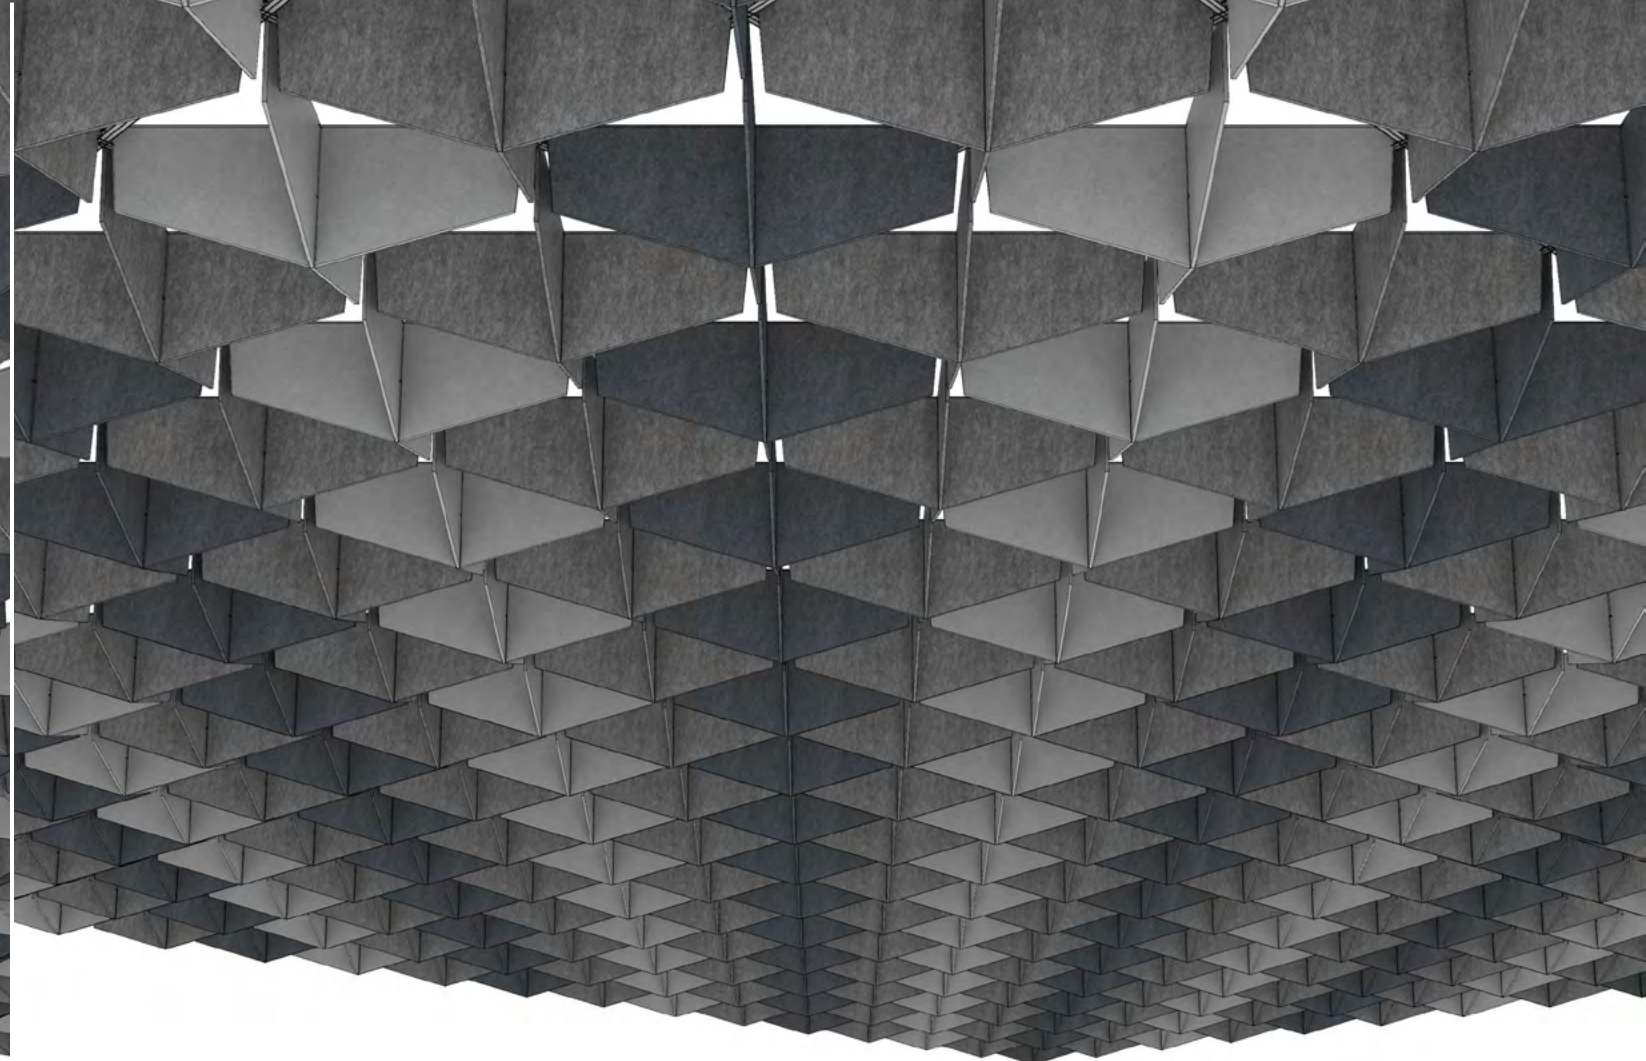

**ARO Grid 1**  
**Suggested Pattern 1.5**  
 Alternating 12" (30.5 cm) + 6" (15.2 cm) Heights in 2-Color

Orthogonal View

Diagonal View

Orthogonal View

Reflected Ceiling Plan

Elevation

Diagonal View

**ARO Grid 2**  
**Suggested Pattern 2.1**  
 All 12" (30.5 cm) Height in 1-Color

Orthogonal View

Diagonal View

Orthogonal View

Reflected Ceiling Plan

Elevation

Diagonal View

**ARO Grid 2**  
**Suggested Pattern 2.2**  
 All 12" (30.5 cm) Height in 3-Color

Orthogonal View