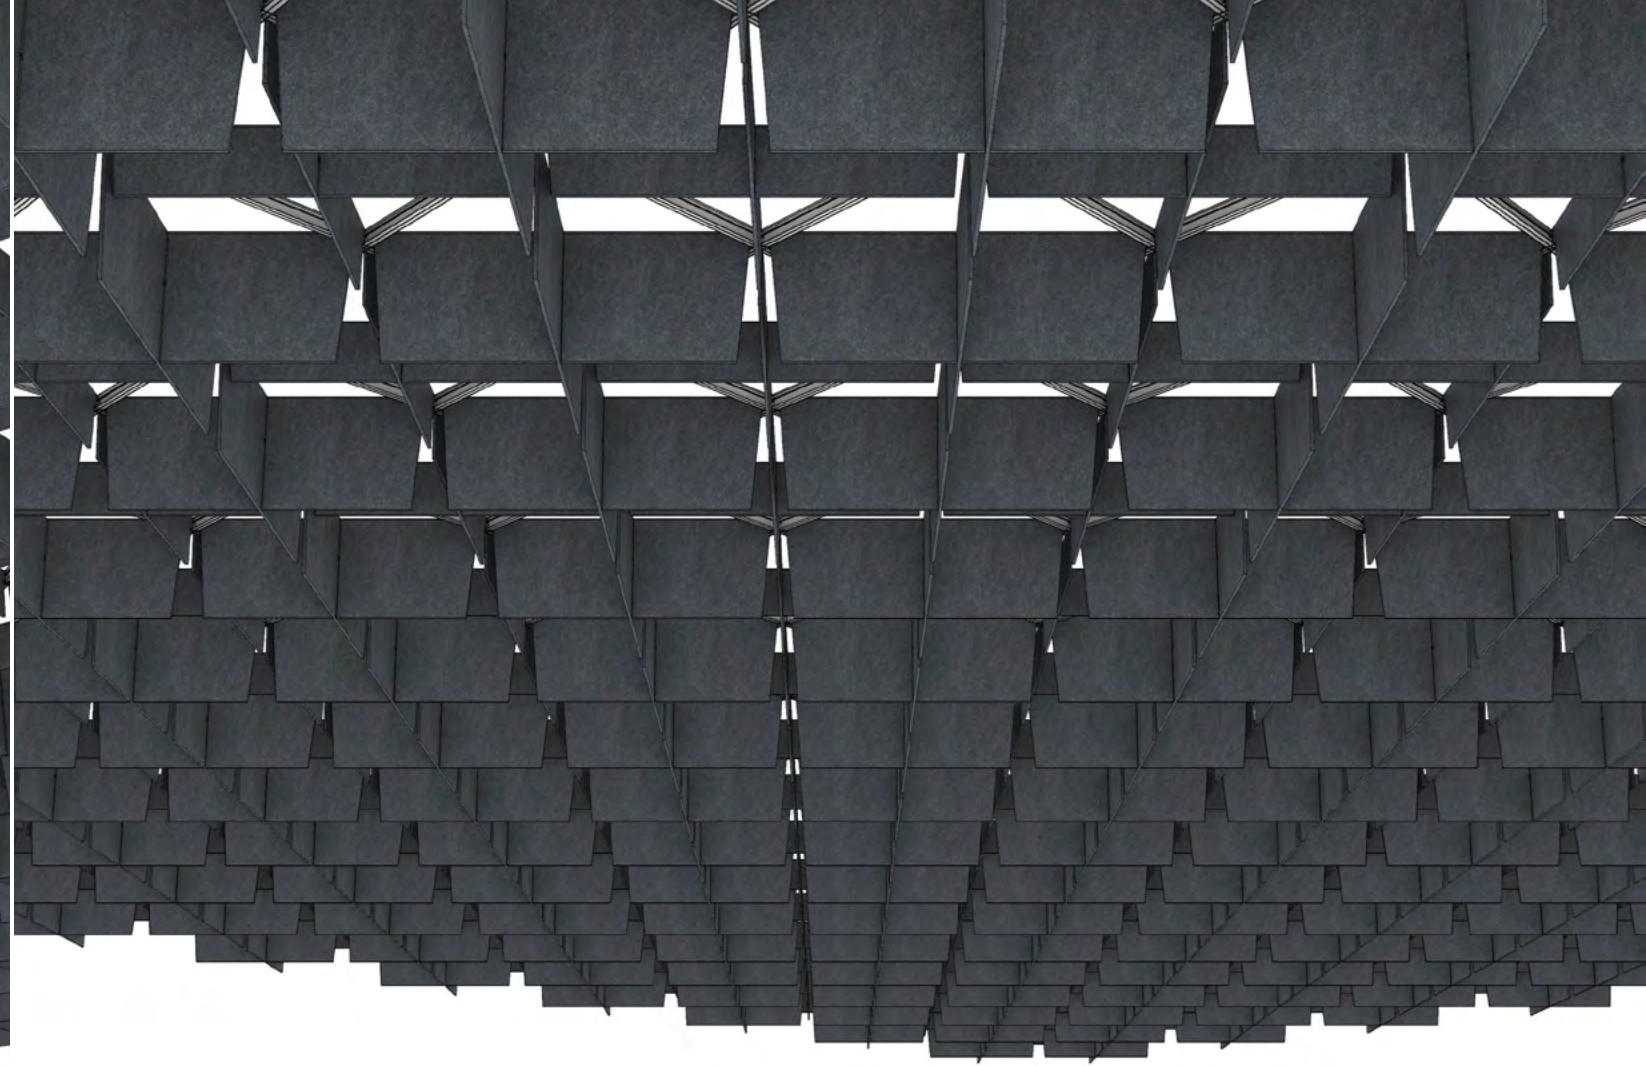

Orthogonal View

Reflected Ceiling Plan

Elevation

**ARO Grid 1**  
**Suggested Pattern 1.3**  
 All 6" (15.2 cm) Height in 1-Color

Orthogonal View

Diagonal View

Orthogonal View

Reflected Ceiling Plan

Elevation

Diagonal View