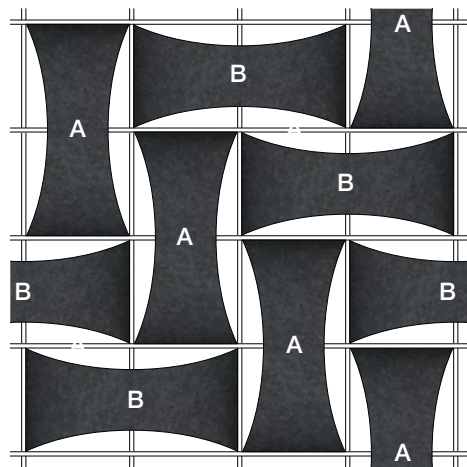

Elevation

**ARO Grid 4**

**Suggested Pattern 4.4**

Rotated 0° (A), 90° (B), 180° (C), 270° (D) in 2-Color

Orthogonal View

Orthogonal View

Reflected Ceiling Plan

Elevation

Diagonal View

Diagonal View

Orthogonal View

Orthogonal View

Reflected Ceiling Plan

Elevation

Diagonal View

Diagonal View

**ARO Grid 5**  
**Suggested Pattern 5.2**  
 Rotated 0° + Staggered in 1-Color

Orthogonal View

Orthogonal View

Reflected Ceiling Plan

Elevation

Diagonal View

Diagonal View

**ARO Grid 5**  
**Suggested Pattern 5.3**  
 Rotated 0° (A) + 90° (B) in 1-Color