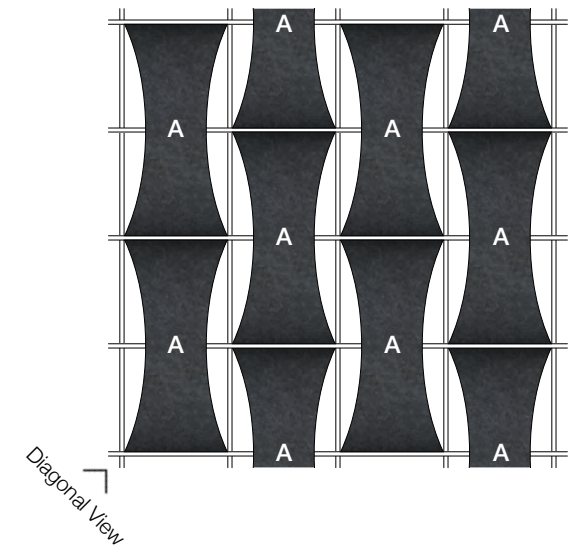

Elevation

**ARO Grid 4**

**Suggested Pattern 4.4**

Rotated 0° (A), 90° (B), 180° (C), 270° (D) in 2-Color

Orthogonal View

Orthogonal View

Reflected Ceiling Plan

Elevation

Diagonal View

Diagonal View

Orthogonal View

Orthogonal View

Reflected Ceiling Plan

Elevation

Diagonal View

Diagonal View

**ARO Grid 5**  
**Suggested Pattern 5.2**  
 Rotated 0° + Staggered in 1-Color

Orthogonal View

Orthogonal View

Reflected Ceiling Plan

Elevation

Diagonal View

Diagonal View

**ARO Grid 5**  
**Suggested Pattern 5.3**  
 Rotated 0° (A) + 90° (B) in 1-Color