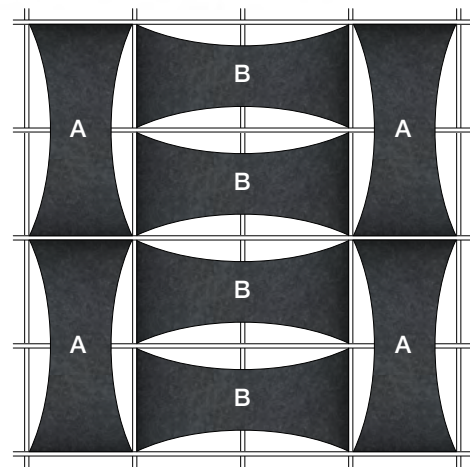

Orthogonal View

Reflected Ceiling Plan