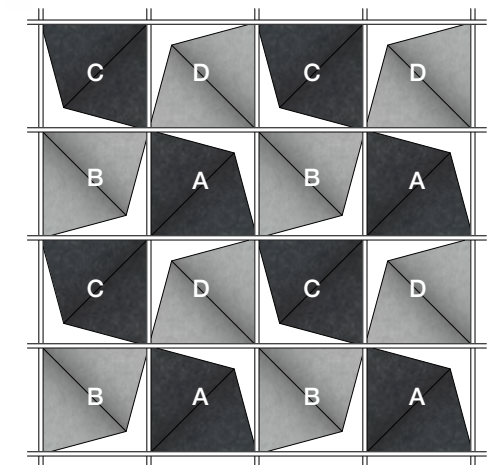

### Suggested Pattern 4.2

Rotated 0° (A), 90° (B), 180° (C), 270° (D) in 1-Color

Orthogonal View

Orthogonal View

Reflected Ceiling Plan

Elevation

Diagonal View

Diagonal View

**ARO Grid 4**

**Suggested Pattern 4.3**

Rotated 0° (A), 90° (B), 180° (C), 270° (D) in 1-Color

Orthogonal View

Diagonal View

Orthogonal View

Diagonal View

Reflected Ceiling Plan

Diagonal View

Diagonal View

Orthogonal View

Orthogonal View

Reflected Ceiling Plan

Elevation

Diagonal View

Diagonal View