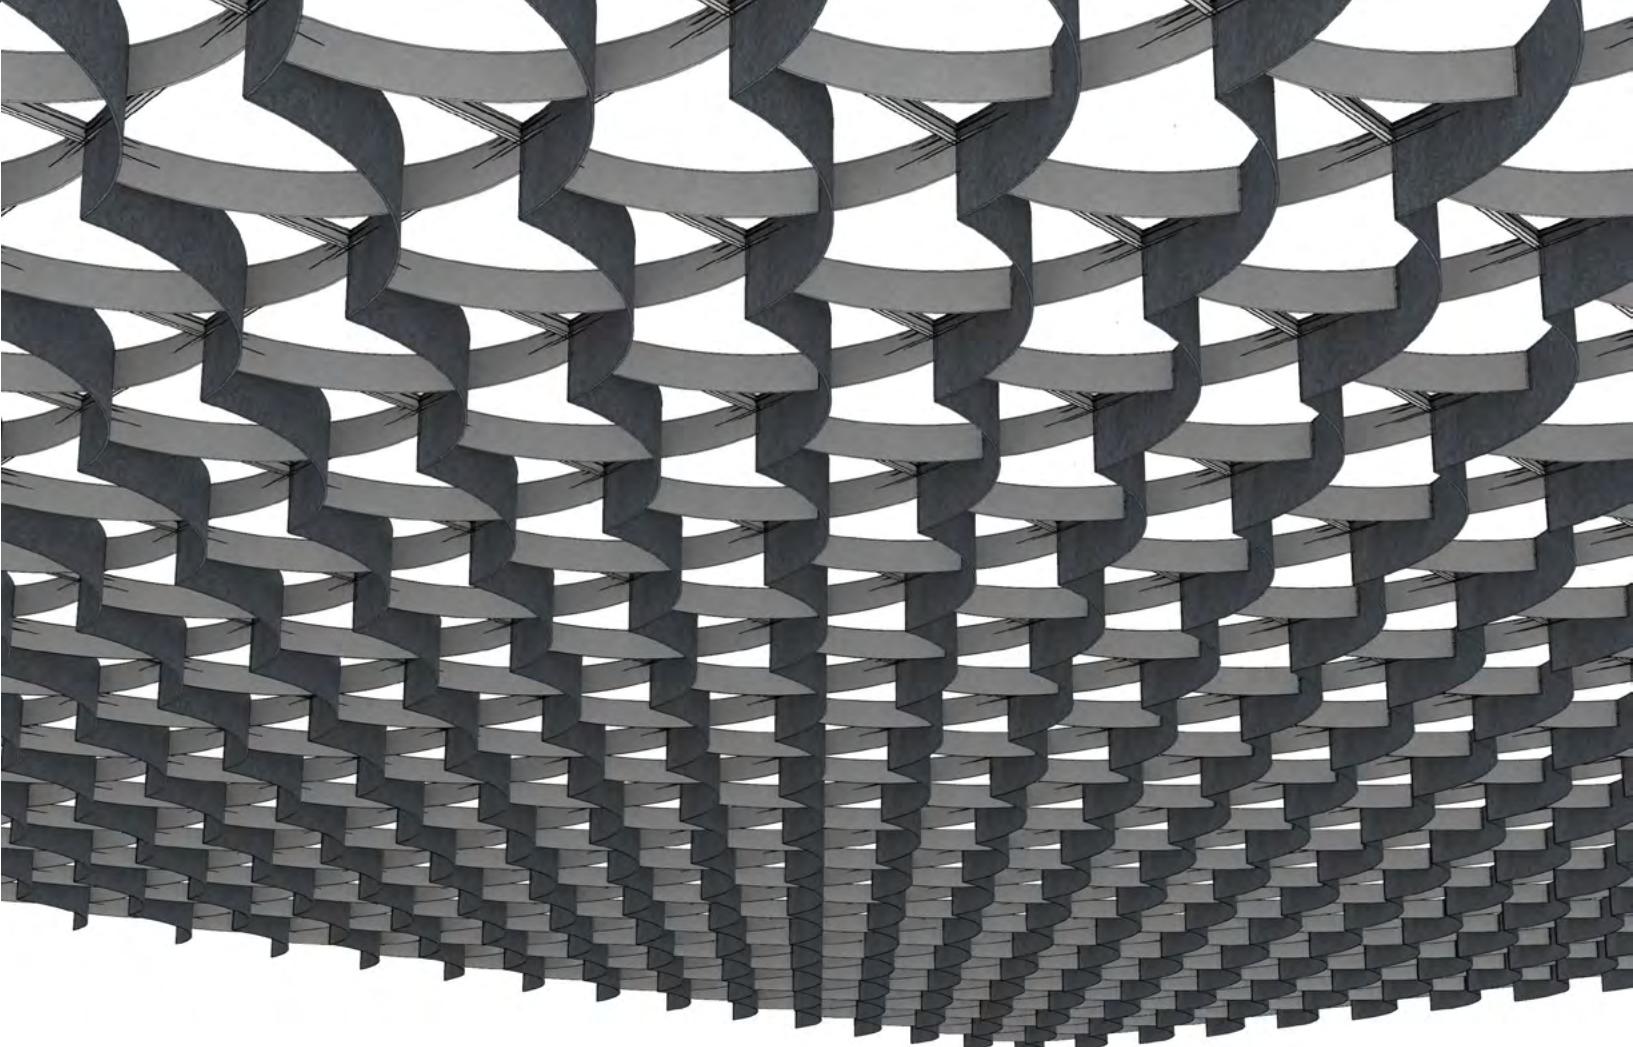

Diagonal View