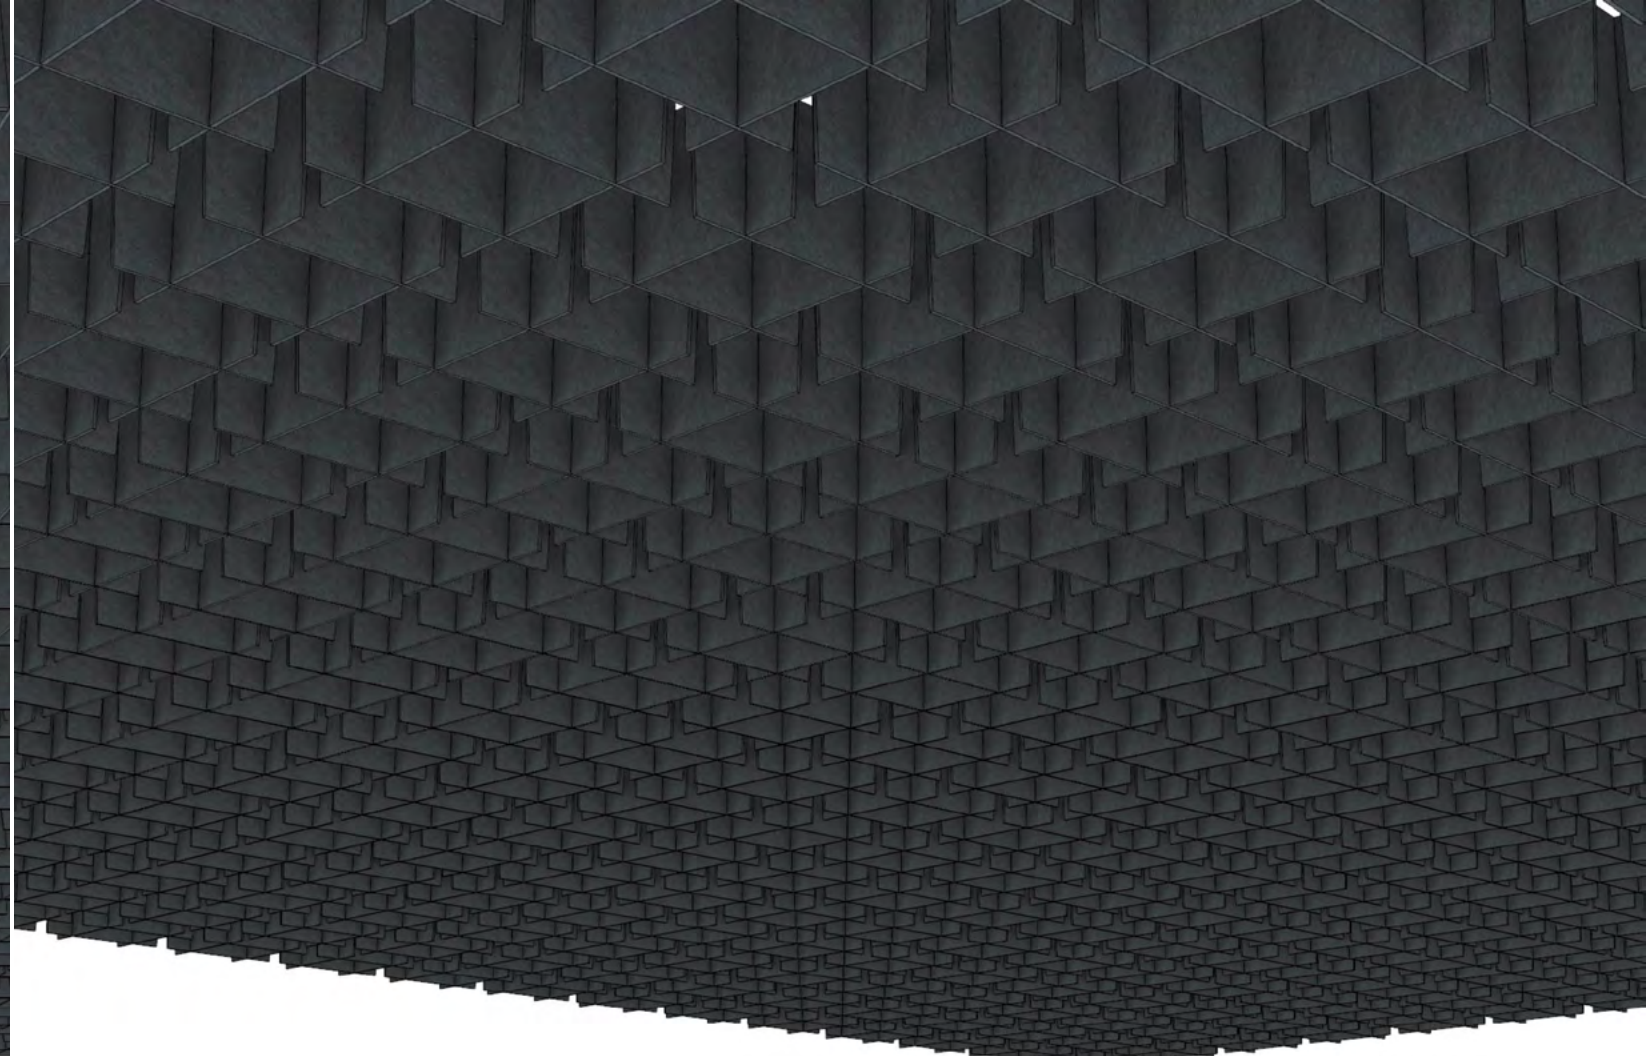

Orthogonal View

Orthogonal View

Reflected Ceiling Plan

Elevation

Diagonal View

Diagonal View

**ARO Grid 5**  
**Suggested Pattern 5.4**  
 Rotated 0° (A) + 90° (B) in 1-Color

Orthogonal View

Orthogonal View

Reflected Ceiling Plan

Elevation

Diagonal View

Diagonal View

**ARO Grid 5**  
**Suggested Pattern 5.5**  
 Rotated 0° (A) + 90° (B) in 1-Color

Orthogonal View

Diagonal View

Orthogonal View

Reflected Ceiling Plan

Elevation

Diagonal View

**ARO Grid 6**  
**Suggested Pattern 6.1**  
 All 12" (30.5 cm) Height in 1-Color

Orthogonal View

Diagonal View

Orthogonal View