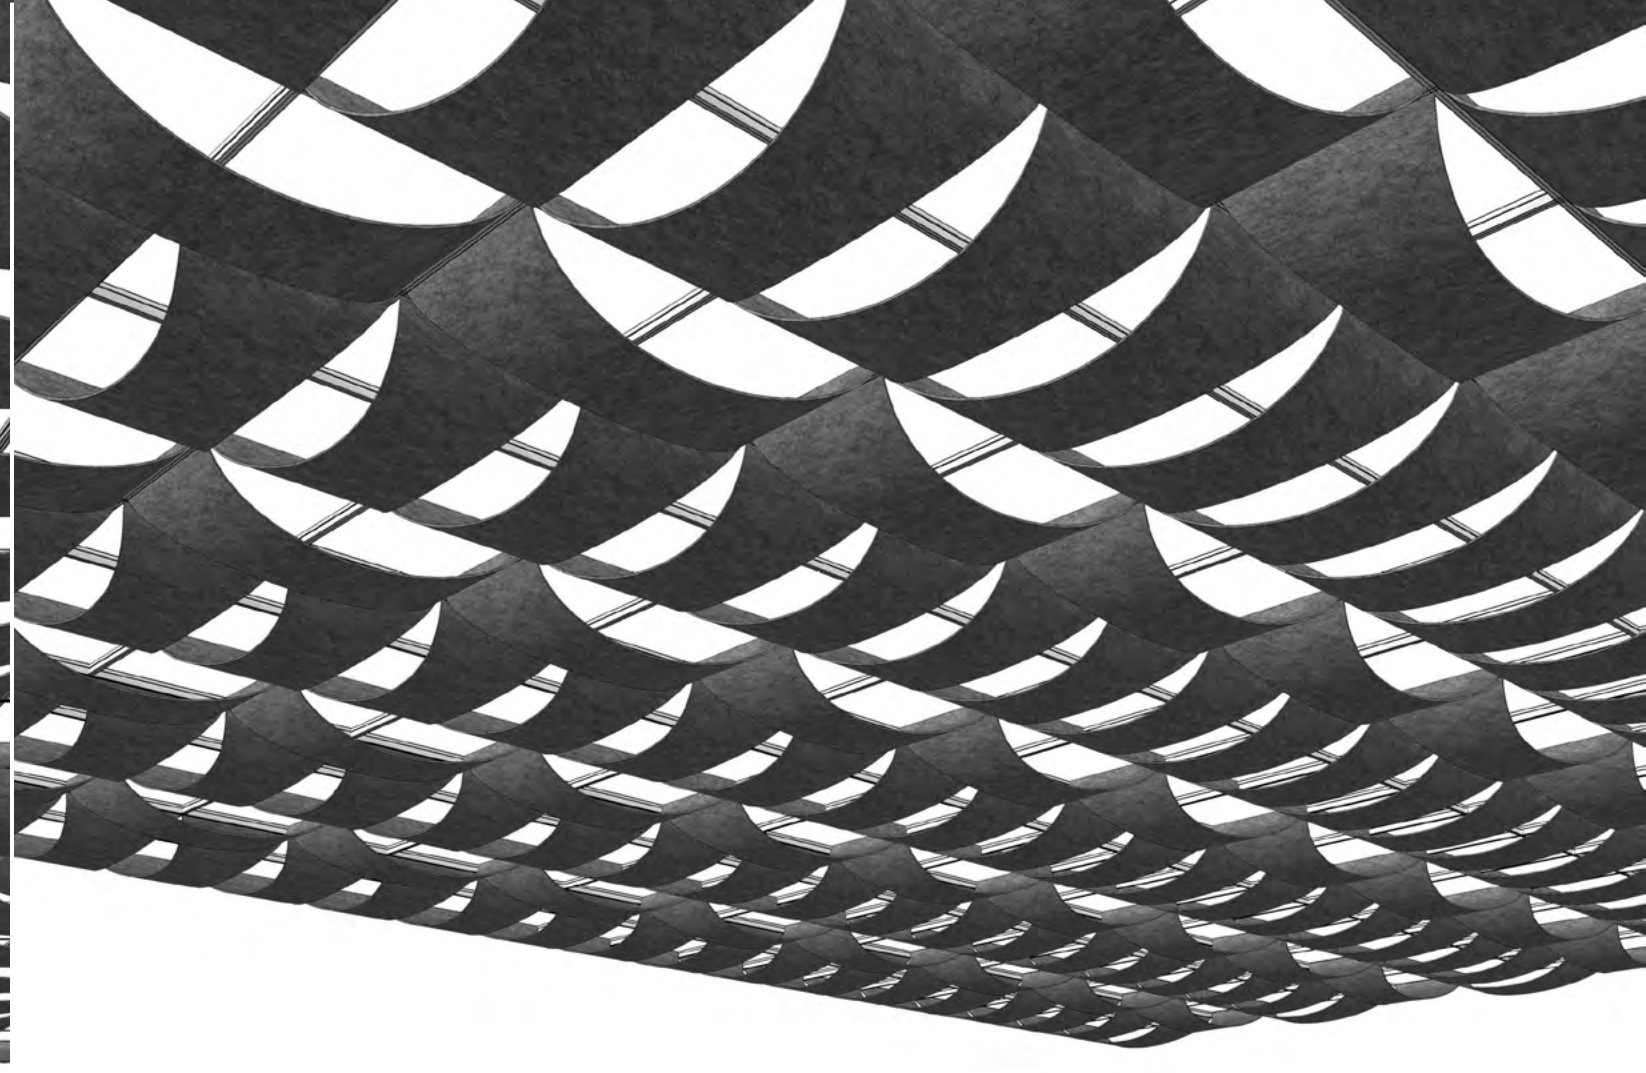

Orthogonal View

Orthogonal View

Reflected Ceiling Plan

Elevation

Diagonal View

Diagonal View

**ARO Grid 5**  
**Suggested Pattern 5.4**  
 Rotated 0° (A) + 90° (B) in 1-Color

Orthogonal View

Orthogonal View

Reflected Ceiling Plan

Elevation

Diagonal View

Diagonal View

**ARO Grid 5**  
**Suggested Pattern 5.5**  
 Rotated 0° (A) + 90° (B) in 1-Color

Orthogonal View

Diagonal View