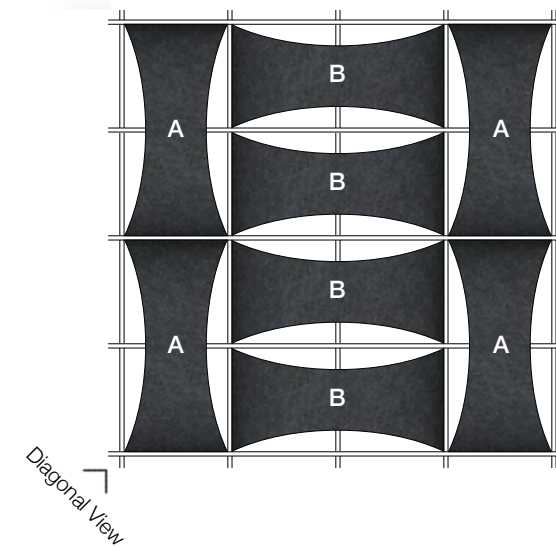

Diagonal View

Diagonal View

Orthogonal View

Orthogonal View

Reflected Ceiling Plan

Elevation

Diagonal View

Diagonal View

Orthogonal View

Orthogonal View

Reflected Ceiling Plan

Elevation

Diagonal View

Diagonal View

**ARO Grid 5**  
**Suggested Pattern 5.4**  
 Rotated 0° (A) + 90° (B) in 1-Color

Orthogonal View

Orthogonal View

Reflected Ceiling Plan

Elevation

Diagonal View

Diagonal View

**ARO Grid 5**  
**Suggested Pattern 5.5**  
 Rotated 0° (A) + 90° (B) in 1-Color

Orthogonal View

Diagonal View

Orthogonal View

Reflected Ceiling Plan

Elevation

Diagonal View

**ARO Grid 6**  
**Suggested Pattern 6.1**  
 All 12" (30.5 cm) Height in 1-Color

Orthogonal View

Diagonal View

Orthogonal View