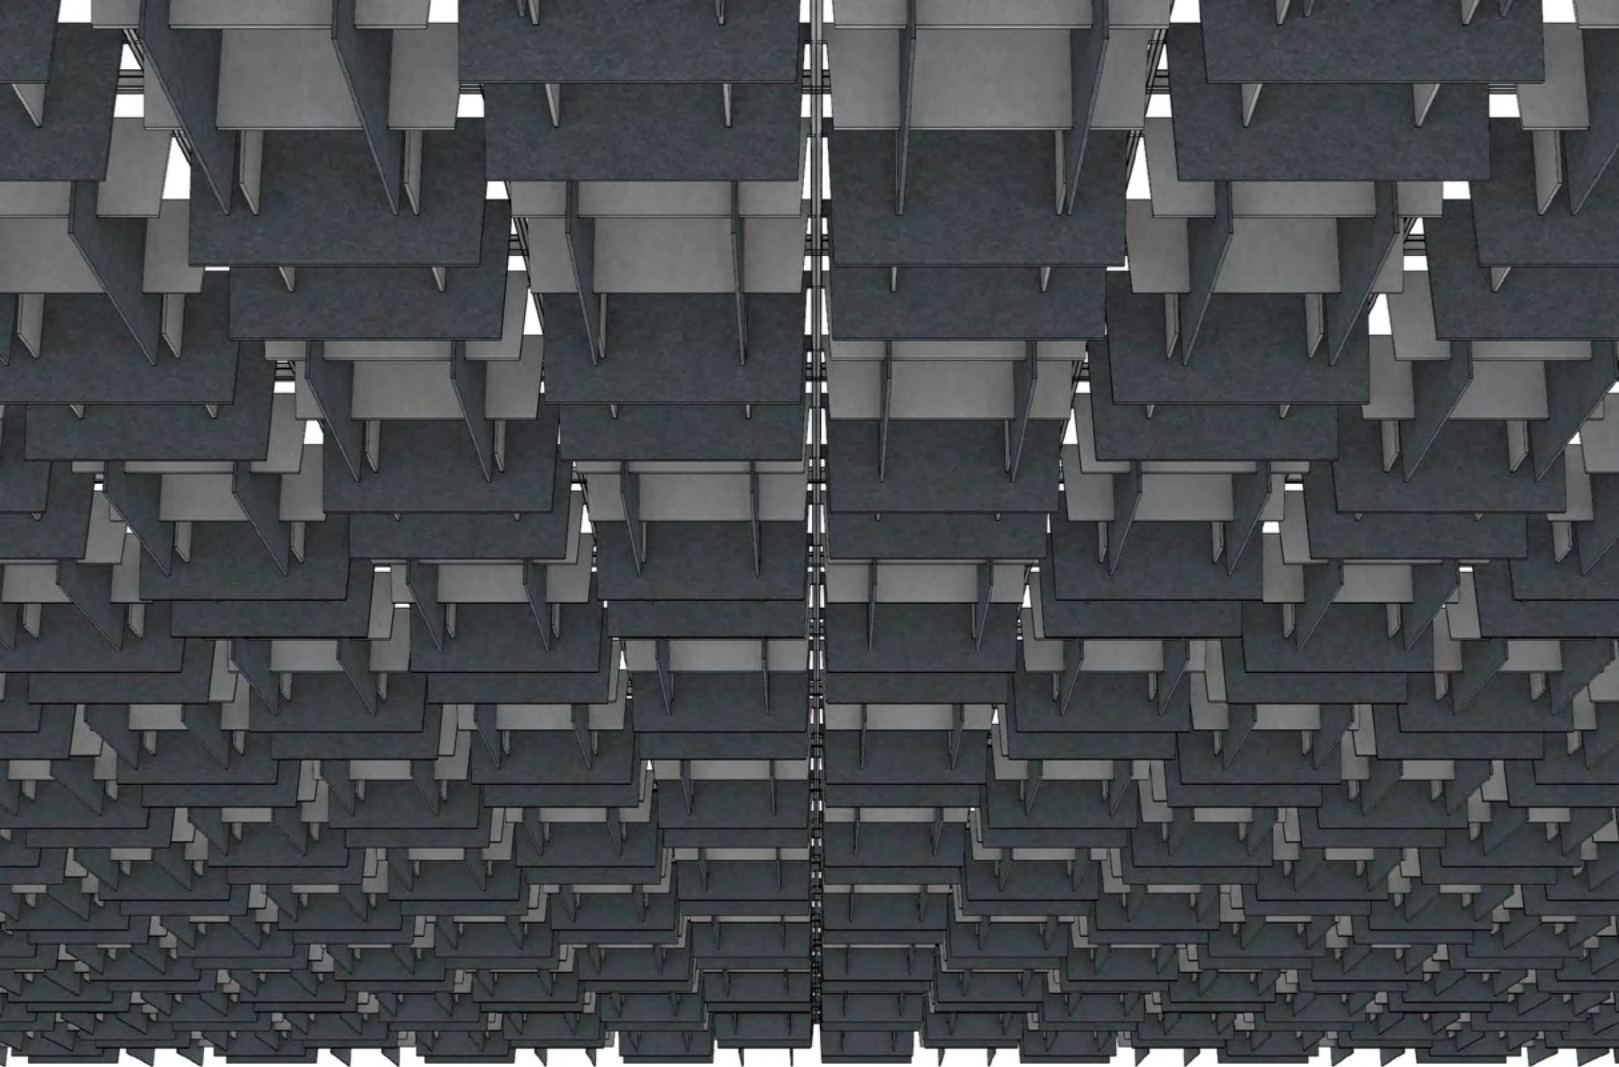

Diagonal View

**ARO Grid 6**  
 Suggested Pattern 6.3  
 All 6" (15.2 cm) Height in 1-Color

Orthogonal View

Reflected Ceiling Plan

Elevation

Diagonal View

**ARO Grid 6**  
**Suggested Pattern 6.4**  
 6" (15.2 cm) + 12" (30.5 cm) Heights in 1-Color

Orthogonal View

Diagonal View

Orthogonal View

Reflected Ceiling Plan

Elevation

Diagonal View

**ARO Grid 6**  
**Suggested Pattern 6.5**  
 Custom Heights within Module in 1-Color

Orthogonal View

Diagonal View

Orthogonal View

Reflected Ceiling Plan

Elevation

Diagonal View

**ARO Grid 6**  
**Suggested Pattern 6.6**  
 Custom Heights within Module in 2-Color