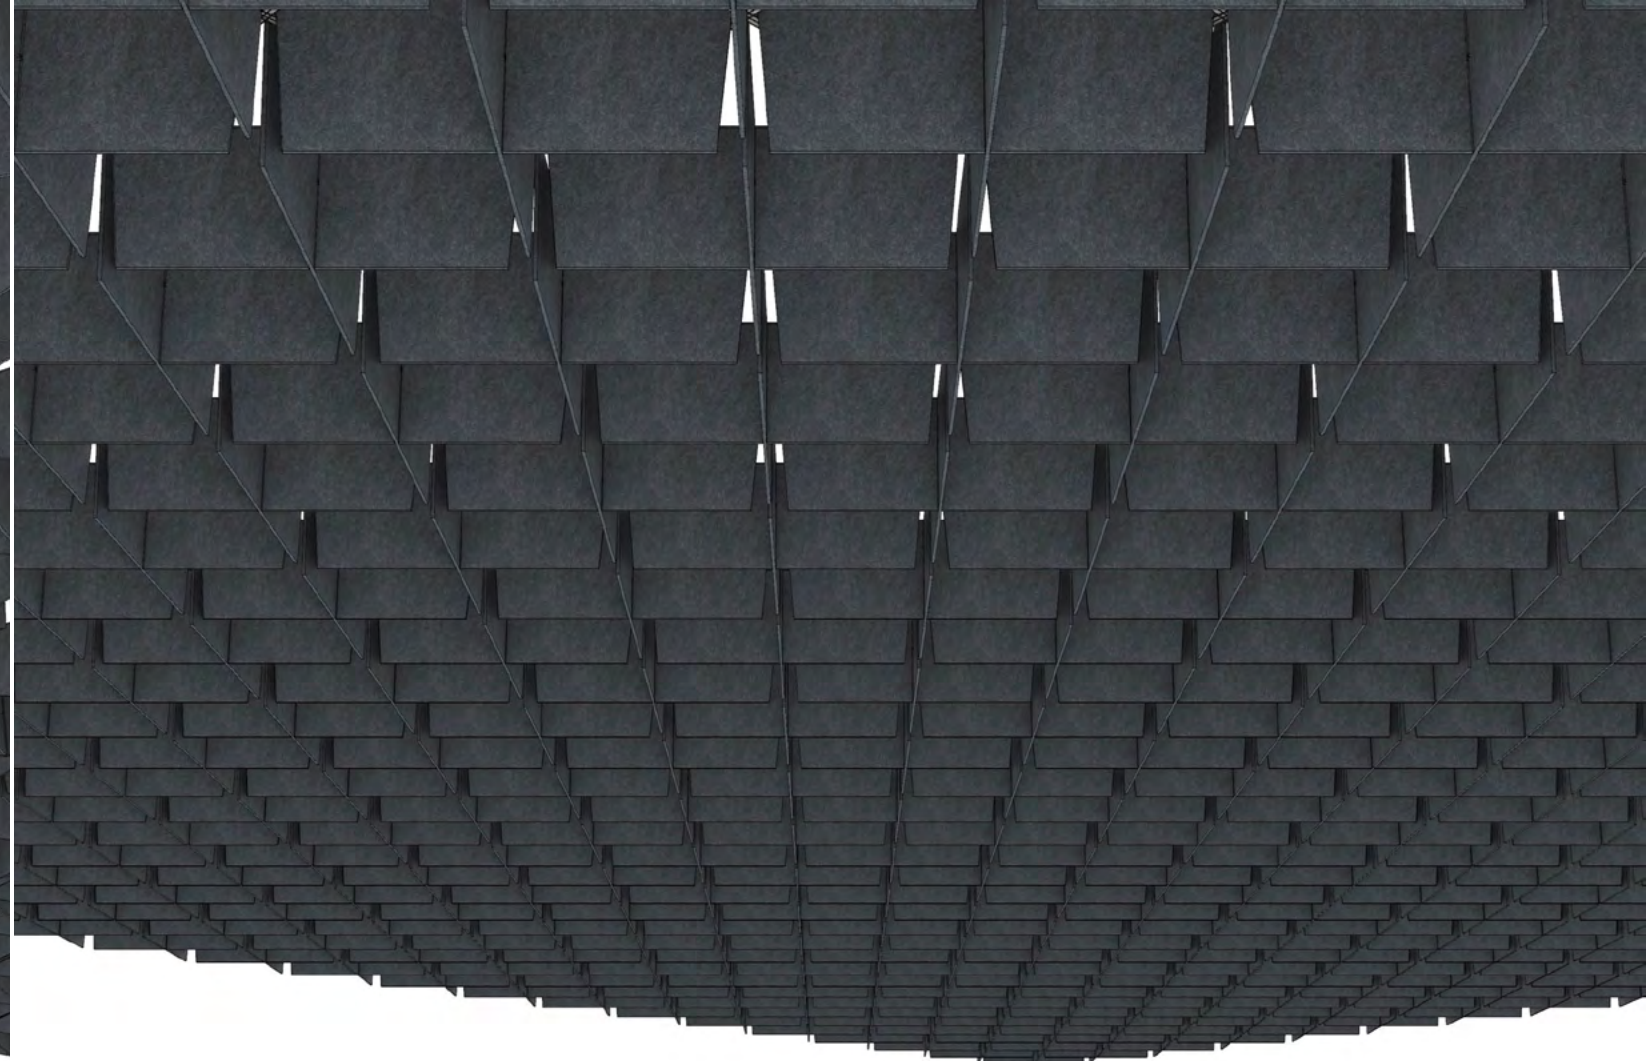

### Suggested Pattern 1.4

Alternating 12" (30.5 cm) + 6" (15.2 cm) Heights in 1-Color

Orthogonal View

Diagonal View

Orthogonal View

Reflected Ceiling Plan

Elevation

Diagonal View

**ARO Grid 1**  
**Suggested Pattern 1.5**  
 Alternating 12" (30.5 cm) + 6" (15.2 cm) Heights in 2-Color

Orthogonal View

Diagonal View

Orthogonal View

Reflected Ceiling Plan

Elevation

Diagonal View

**ARO Grid 2**  
**Suggested Pattern 2.1**  
 All 12" (30.5 cm) Height in 1-Color