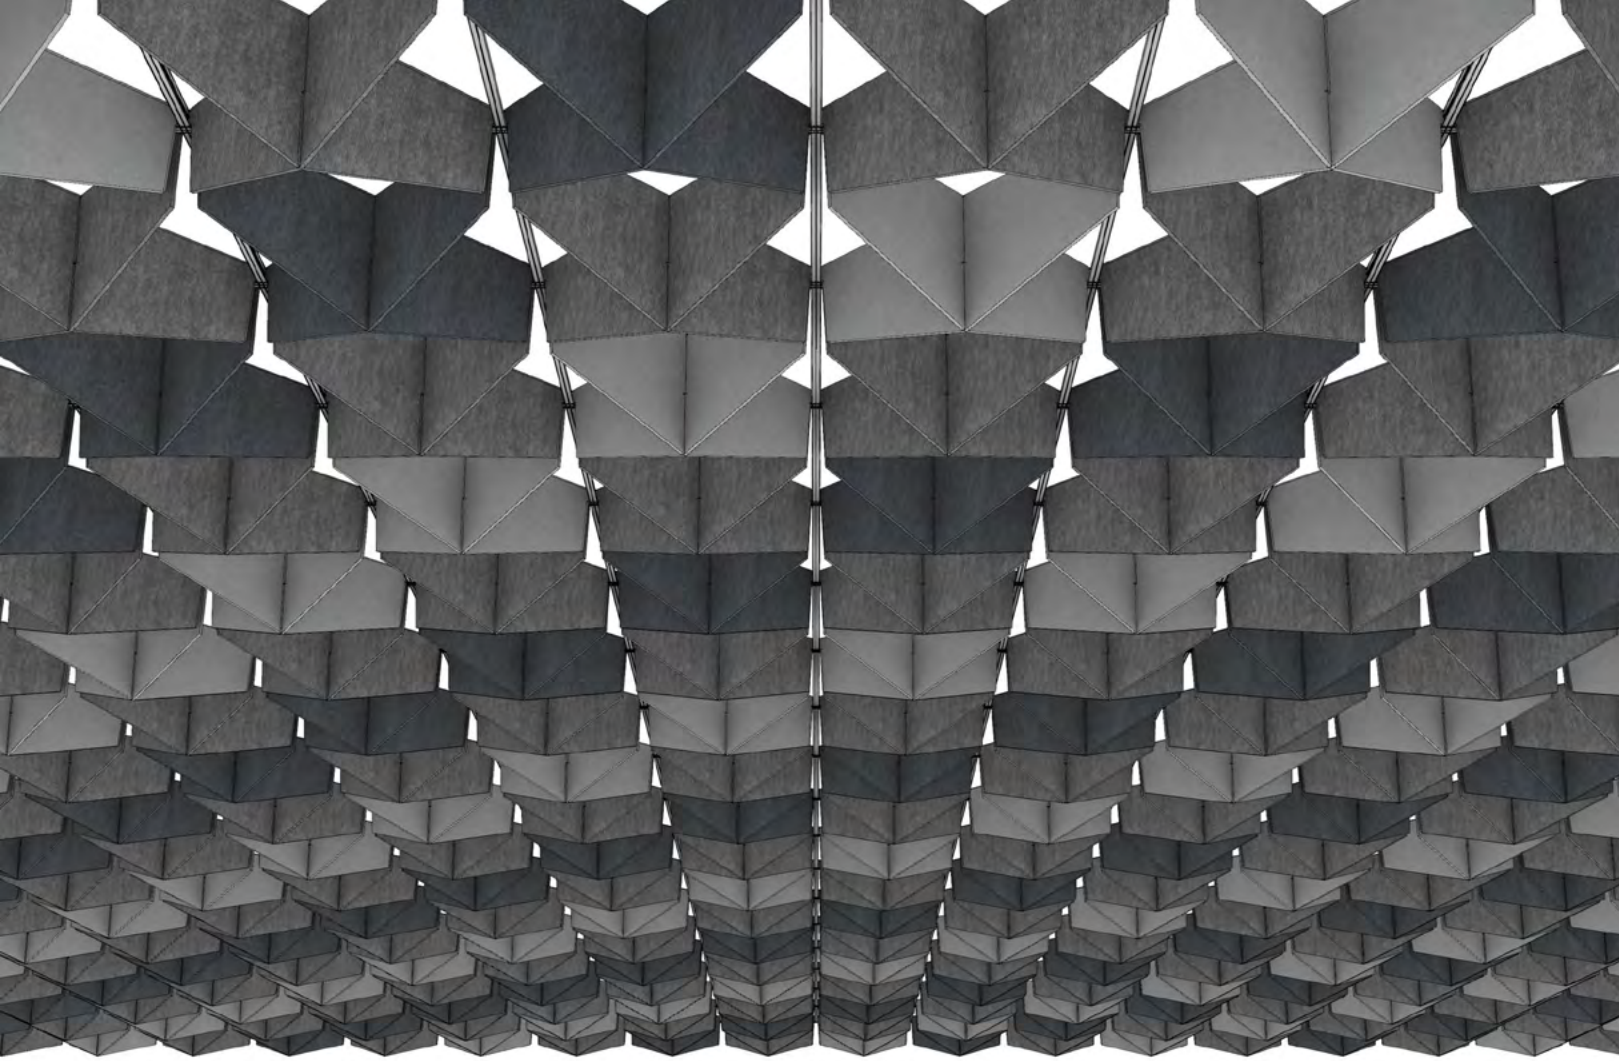

**ARO Grid 1**  
**Suggested Pattern 1.5**  
 Alternating 12" (30.5 cm) + 6" (15.2 cm) Heights in 2-Color

Orthogonal View

Diagonal View

Orthogonal View

Reflected Ceiling Plan

Elevation

Diagonal View

**ARO Grid 2**  
**Suggested Pattern 2.1**  
 All 12" (30.5 cm) Height in 1-Color