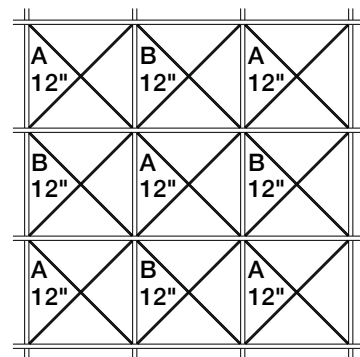

Orthogonal View

Reflected Ceiling Plan

Elevation

Diagonal View

### Suggested Pattern 2.4

Alternating 12" (30.5 cm) + 9" (22.9 cm) Height in 1-Color

Orthogonal View

Diagonal View

Orthogonal View

Reflected Ceiling Plan

Elevation

Diagonal View

**ARO Grid 2**  
**Suggested Pattern 2.5**  
 Alternating 12" (30.5 cm) + 9" (22.9 cm) Heights in 2-Color

Orthogonal View

Diagonal View

Orthogonal View

Reflected Ceiling Plan

Elevation

Diagonal View