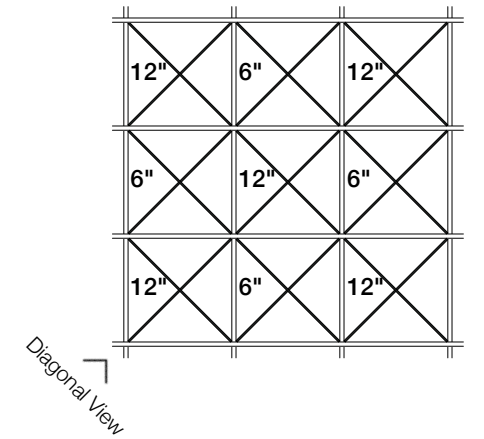

Orthogonal View

Diagonal View

Orthogonal View

Reflected Ceiling Plan

Elevation

Diagonal View

**ARO Grid 1**  
**Suggested Pattern 1.1**  
 All 12" (30.5 cm) Height in 1-Color

Orthogonal View

Diagonal View

Orthogonal View

Reflected Ceiling Plan

Elevation

Diagonal View

**ARO Grid 1**  
**Suggested Pattern 1.2**  
 All 12" (30.5 cm) Height in 3-Color

Orthogonal View

Diagonal View

Orthogonal View

Reflected Ceiling Plan

Elevation

**ARO Grid 1**  
**Suggested Pattern 1.3**  
 All 6" (15.2 cm) Height in 1-Color

Orthogonal View

Diagonal View

Orthogonal View

Reflected Ceiling Plan

Elevation

Diagonal View