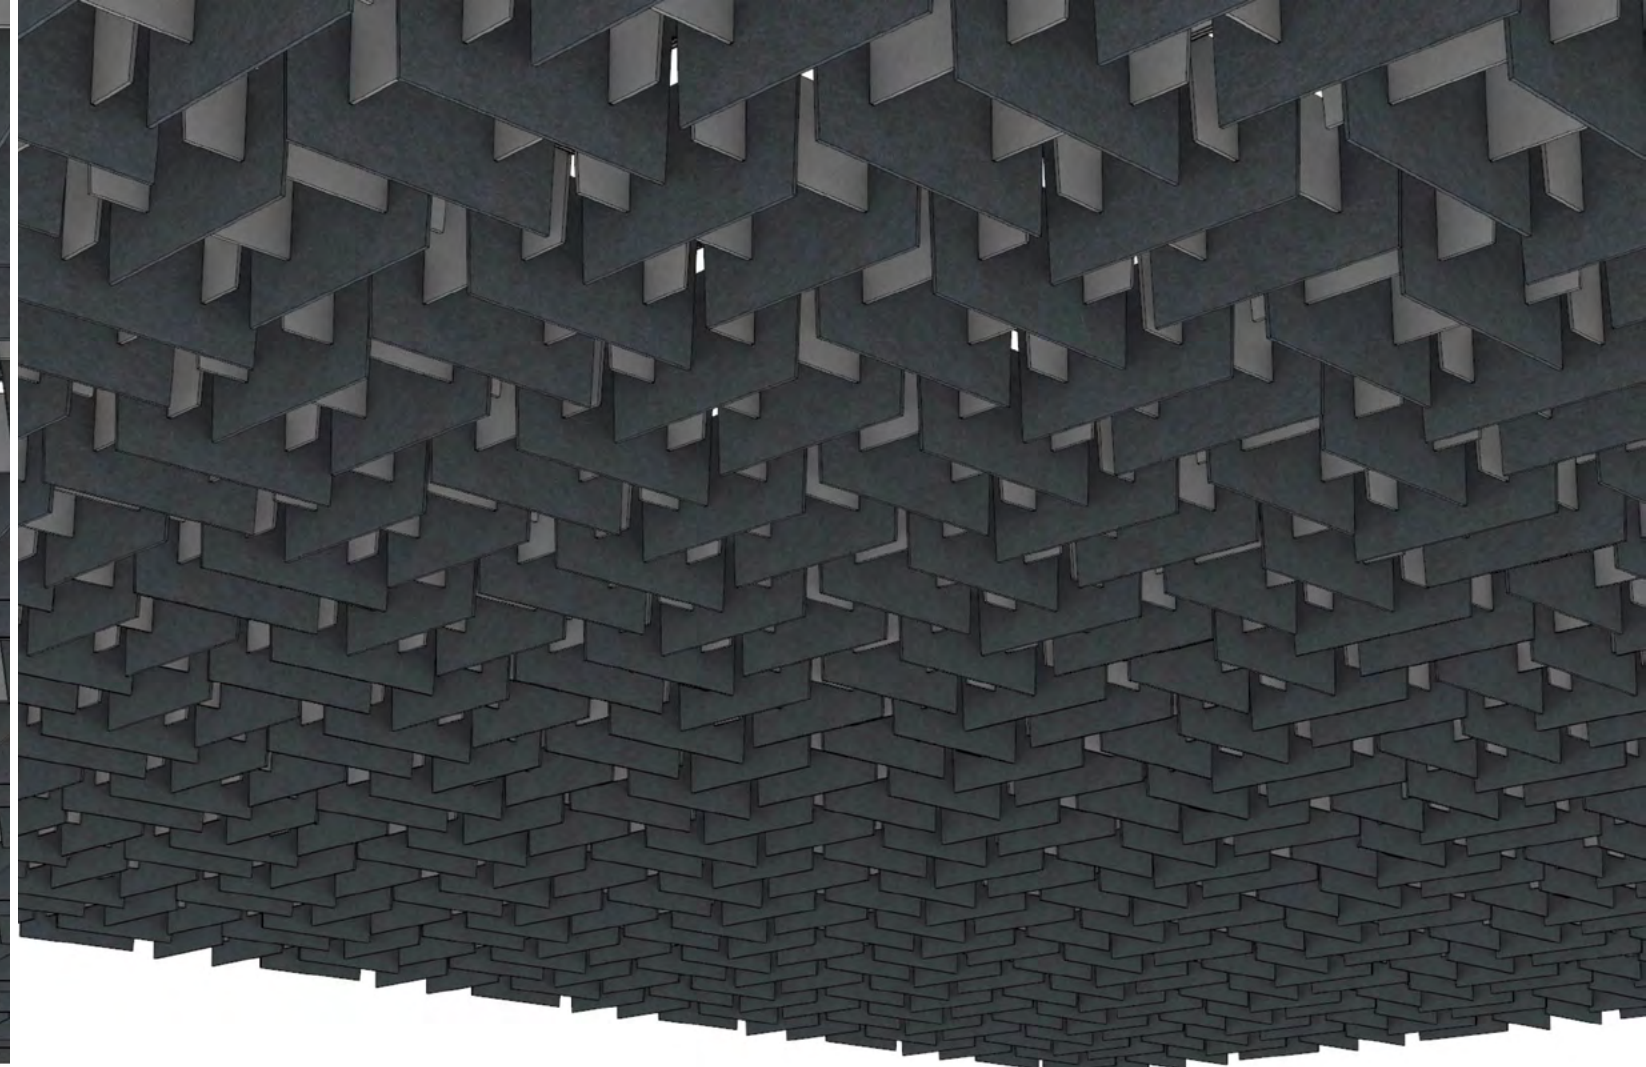

Orthogonal View

Diagonal View

Orthogonal View

Reflected Ceiling Plan

Elevation

Diagonal View

**ARO Grid 6**  
**Suggested Pattern 6.5**  
 Custom Heights within Module in 1-Color

Orthogonal View