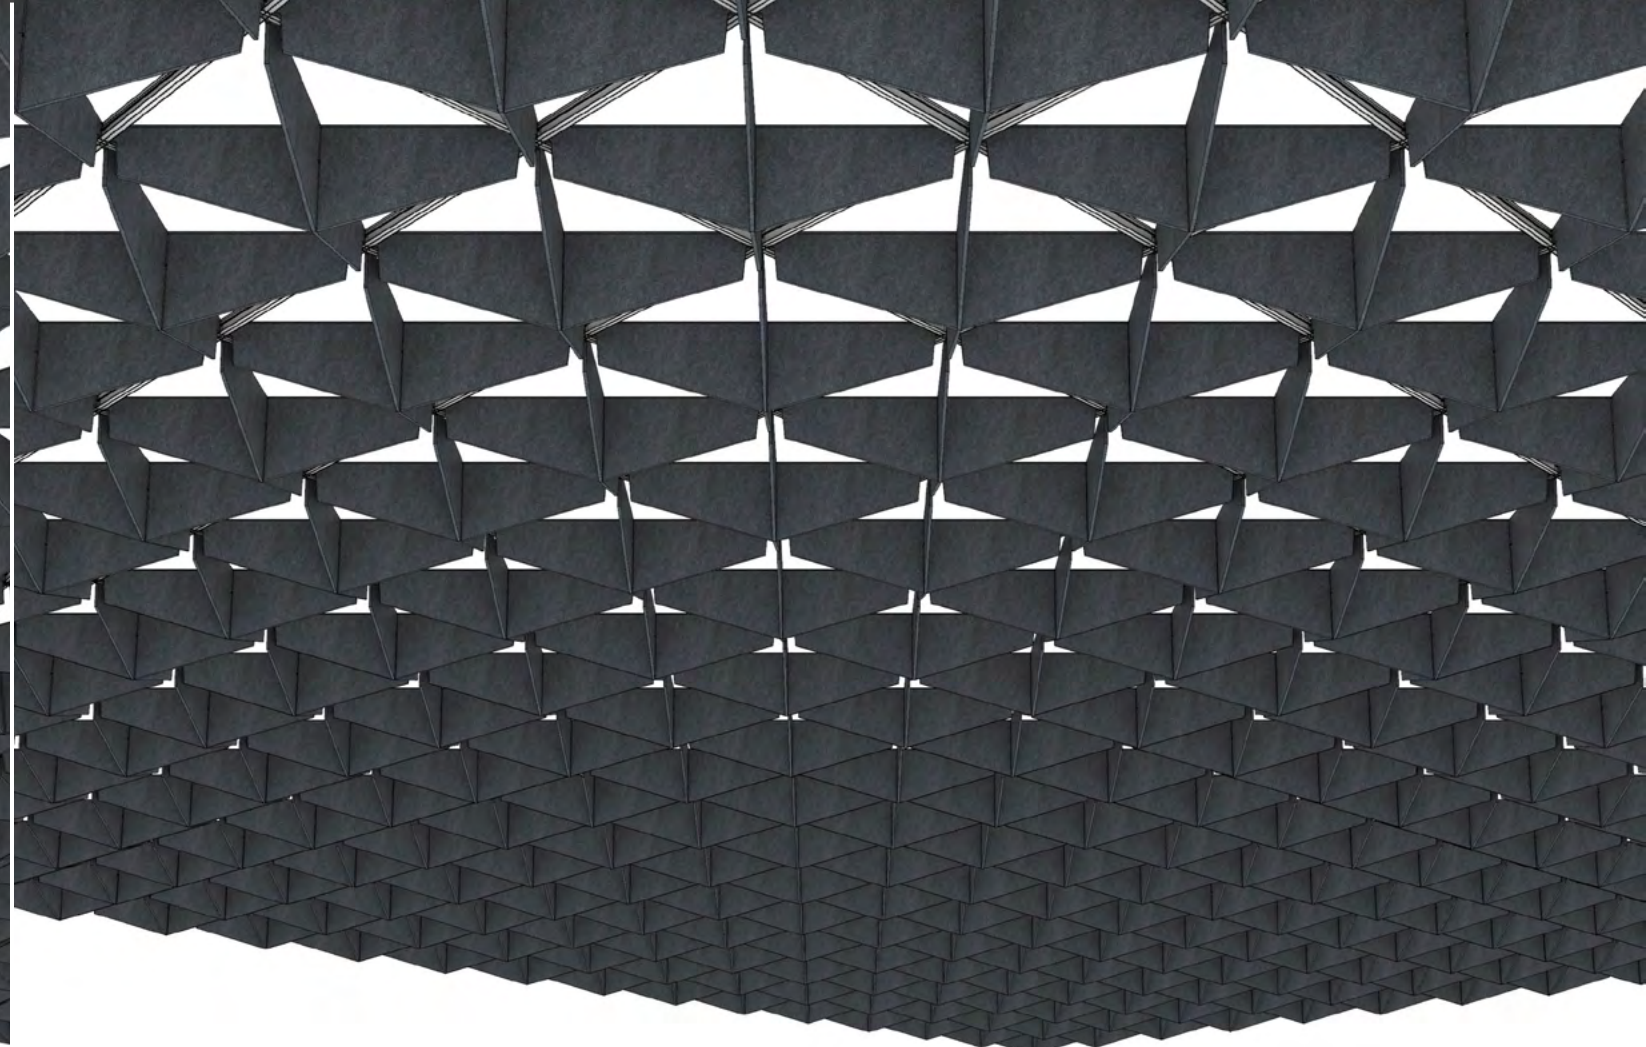

Orthogonal View

Diagonal View

Orthogonal View

Reflected Ceiling Plan

Elevation

Diagonal View

**ARO Grid 2**  
**Suggested Pattern 2.2**  
 All 12" (30.5 cm) Height in 3-Color

Orthogonal View

Diagonal View

Orthogonal View

Reflected Ceiling Plan

Elevation

Diagonal View

**ARO Grid 2**  
**Suggested Pattern 2.3**  
 All 9" (22.9 cm) Height in 1-Color

Orthogonal View

Diagonal View