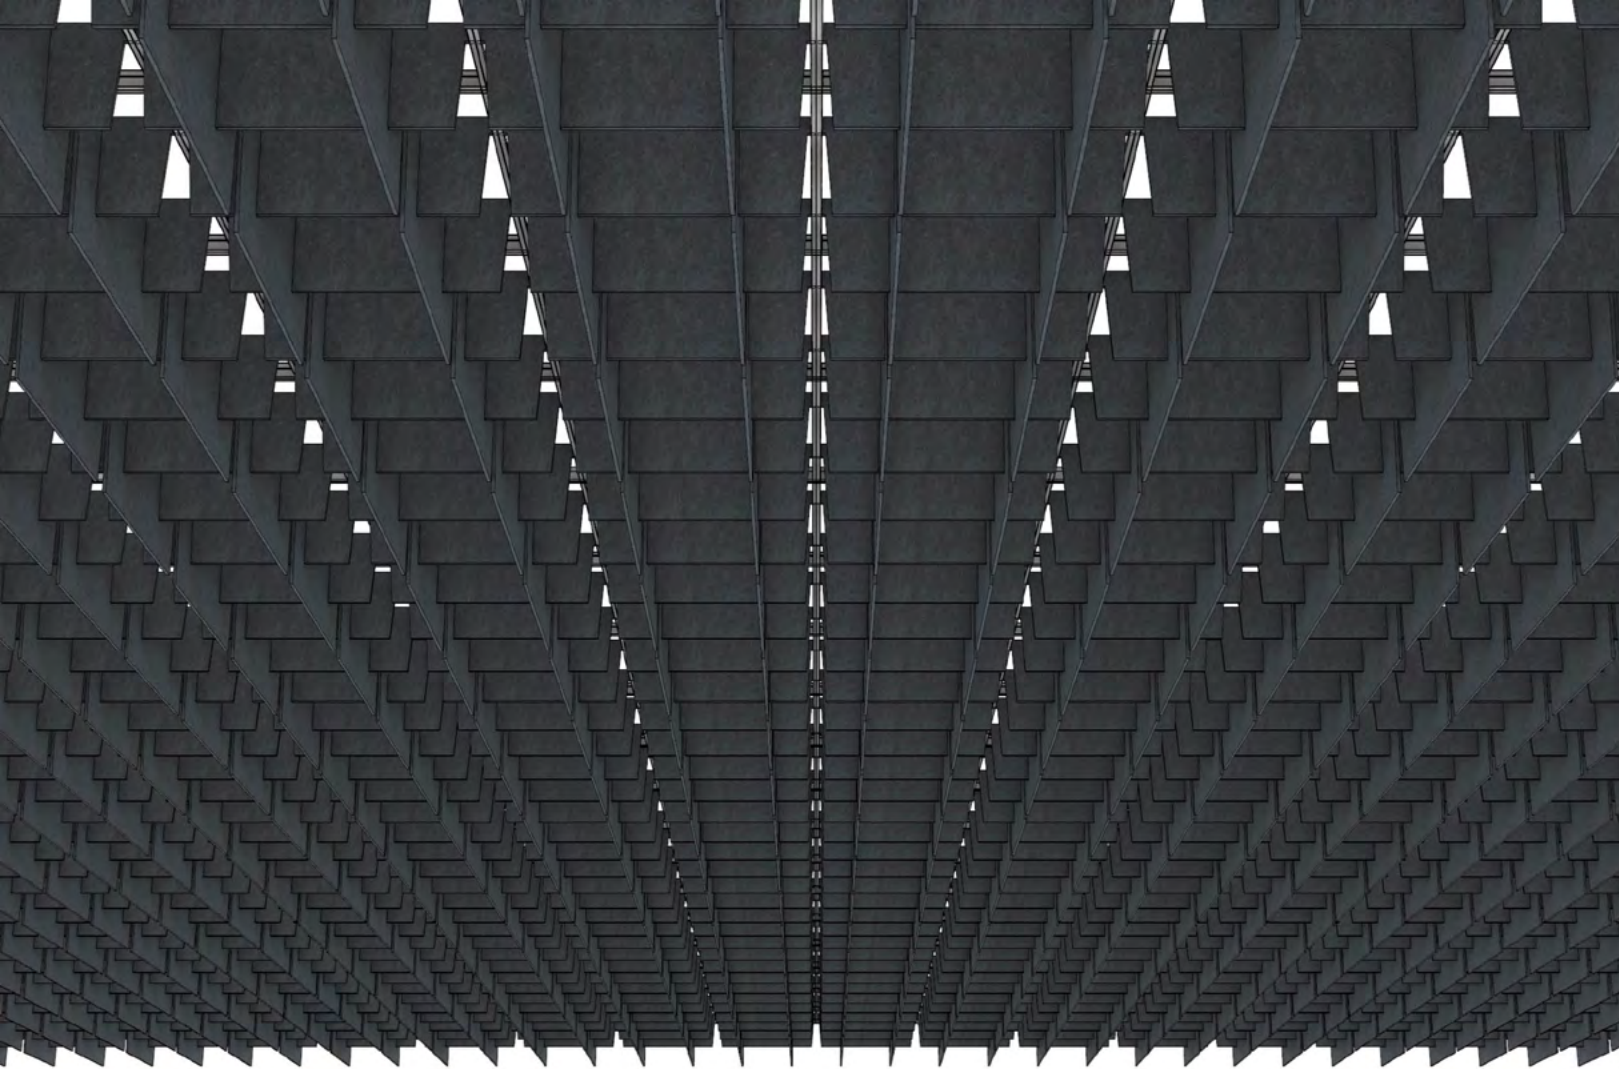

Diagonal View

**ARO Grid 6**  
 Suggested Pattern 6.3  
 All 6" (15.2 cm) Height in 1-Color

Orthogonal View

Reflected Ceiling Plan

Elevation

Diagonal View

**ARO Grid 6**  
**Suggested Pattern 6.4**  
 6" (15.2 cm) + 12" (30.5 cm) Heights in 1-Color

Orthogonal View

Diagonal View

Orthogonal View

Reflected Ceiling Plan

Elevation

Diagonal View

**ARO Grid 6**  
**Suggested Pattern 6.5**  
 Custom Heights within Module in 1-Color

Orthogonal View