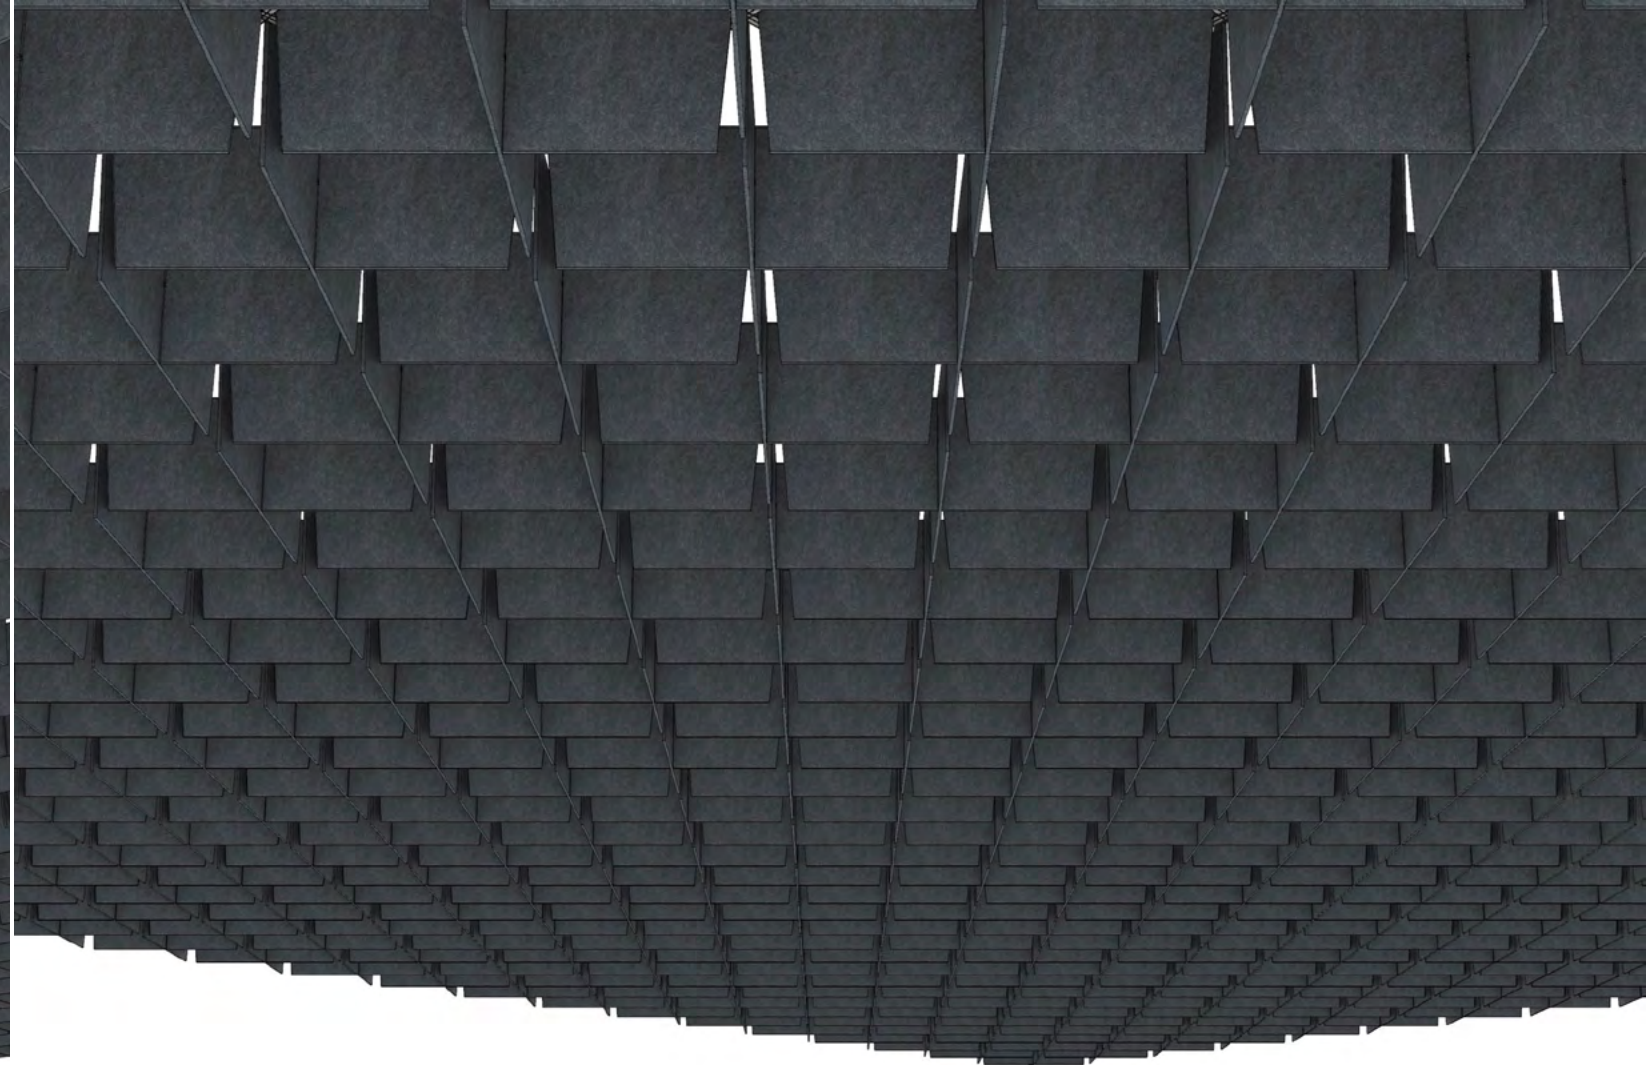

# ARO Grid

Orthogonal View

Diagonal View

Orthogonal View

Reflected Ceiling Plan

Elevation

Diagonal View

**ARO Grid 1**  
**Suggested Pattern 1.1**  
 All 12" (30.5 cm) Height in 1-Color

Orthogonal View