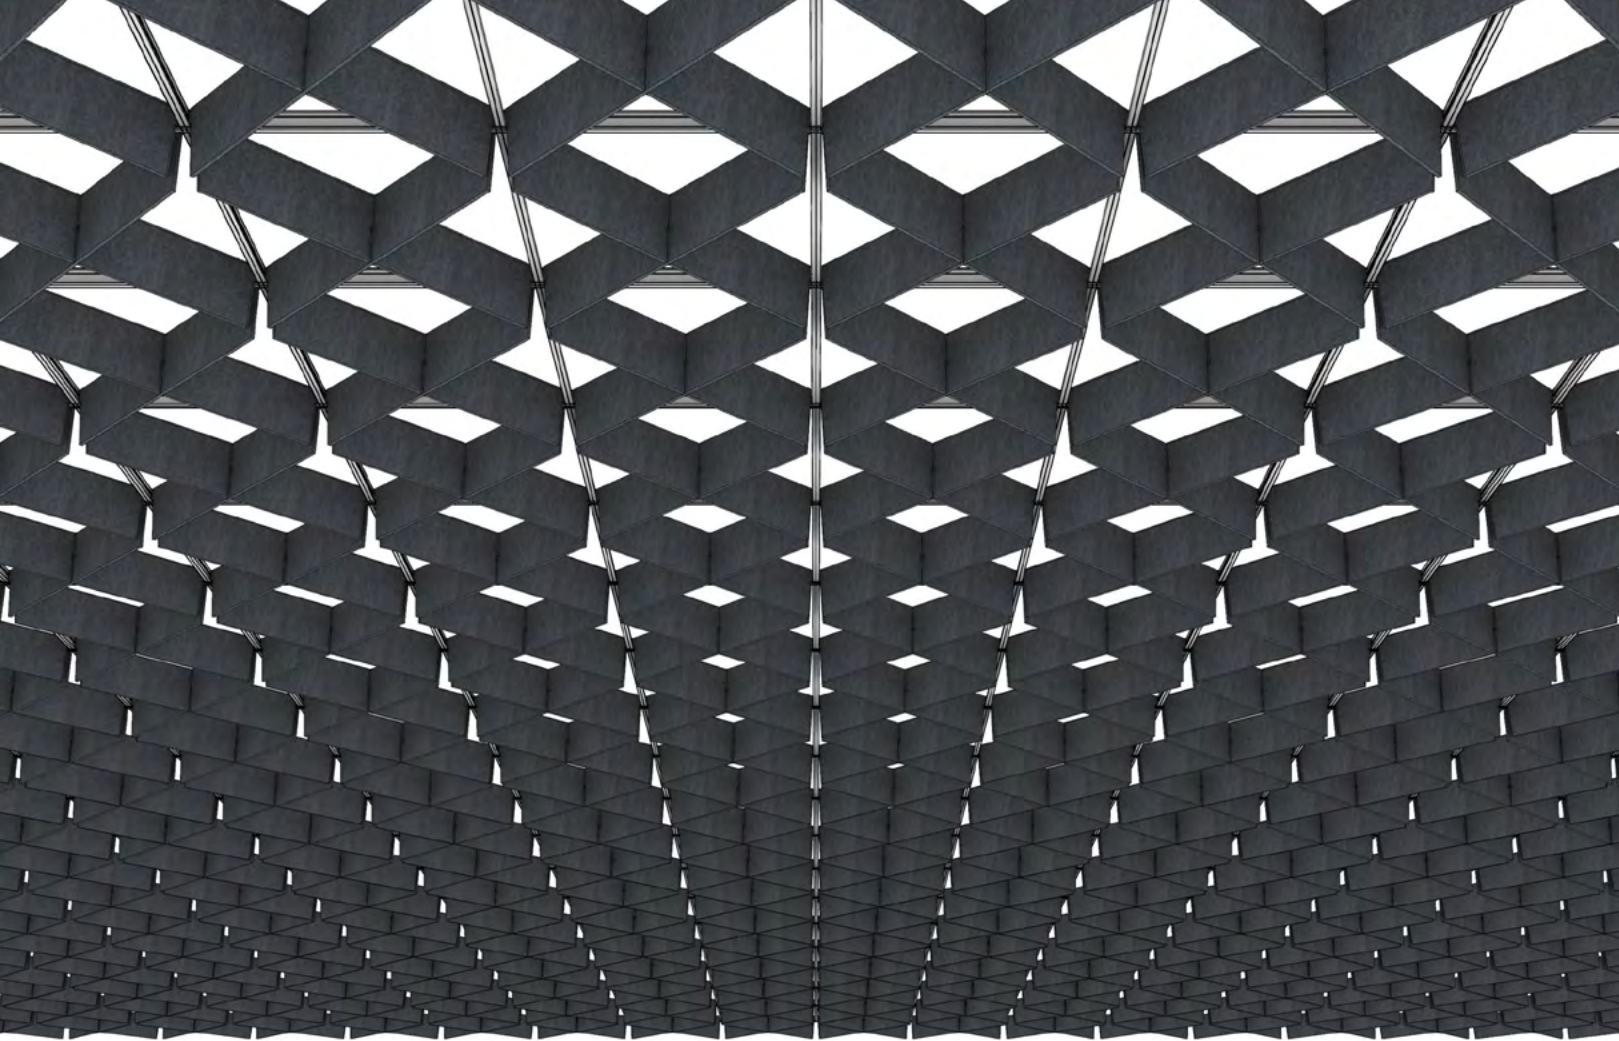

Diagonal View

Orthogonal View

Reflected Ceiling Plan

Elevation

Diagonal View

**ARO Grid 1**  
**Suggested Pattern 1.2**  
 All 12" (30.5 cm) Height in 3-Color

Orthogonal View

Diagonal View