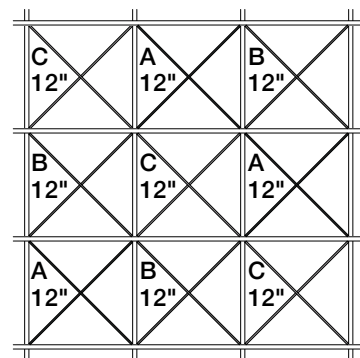

## Pattern Book

|                         |    |
|-------------------------|----|
| ARO Grid 1              | 2  |
| ARO Grid 2              | 7  |
| ARO Grid 1 + ARO Grid 2 | 12 |
| ARO Grid 3              | 15 |
| ARO Grid 4              | 17 |
| ARO Grid 5              | 21 |
| ARO Grid 6              | 26 |

Orthogonal View

Diagonal View

Orthogonal View

Reflected Ceiling Plan

Elevation

Diagonal View

**ARO Grid 1**  
**Suggested Pattern 1.1**  
 All 12" (30.5 cm) Height in 1-Color

Orthogonal View

Diagonal View

Orthogonal View

Reflected Ceiling Plan

Elevation

Diagonal View

**ARO Grid 1**  
**Suggested Pattern 1.2**  
 All 12" (30.5 cm) Height in 3-Color

Orthogonal View

Diagonal View

Orthogonal View

Reflected Ceiling Plan

Elevation

**ARO Grid 1**  
**Suggested Pattern 1.3**  
 All 6" (15.2 cm) Height in 1-Color

Orthogonal View

Diagonal View

Orthogonal View

Reflected Ceiling Plan