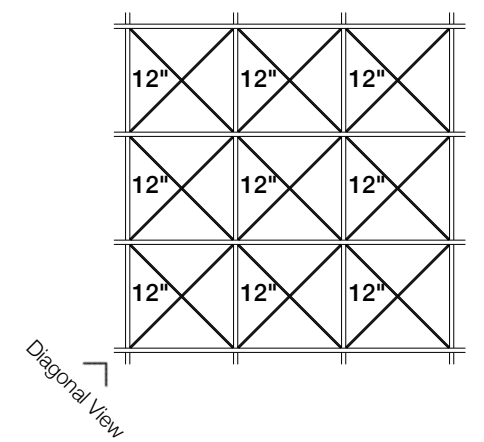

### Suggested Pattern 1.4

Alternating 12" (30.5 cm) + 6" (15.2 cm) Heights in 1-Color

Orthogonal View

Diagonal View

Orthogonal View

Reflected Ceiling Plan

Elevation

Diagonal View

**ARO Grid 1**  
**Suggested Pattern 1.5**  
 Alternating 12" (30.5 cm) + 6" (15.2 cm) Heights in 2-Color

Orthogonal View

Diagonal View

Orthogonal View

Reflected Ceiling Plan

Elevation

Diagonal View

**ARO Grid 2**  
**Suggested Pattern 2.1**  
 All 12" (30.5 cm) Height in 1-Color

Orthogonal View

Diagonal View

Orthogonal View

Reflected Ceiling Plan

Elevation

Diagonal View

**ARO Grid 2**  
**Suggested Pattern 2.2**  
 All 12" (30.5 cm) Height in 3-Color

Orthogonal View

Diagonal View

Orthogonal View

Reflected Ceiling Plan

Elevation

Diagonal View

**ARO Grid 2**  
**Suggested Pattern 2.3**  
 All 9" (22.9 cm) Height in 1-Color

Orthogonal View

Diagonal View