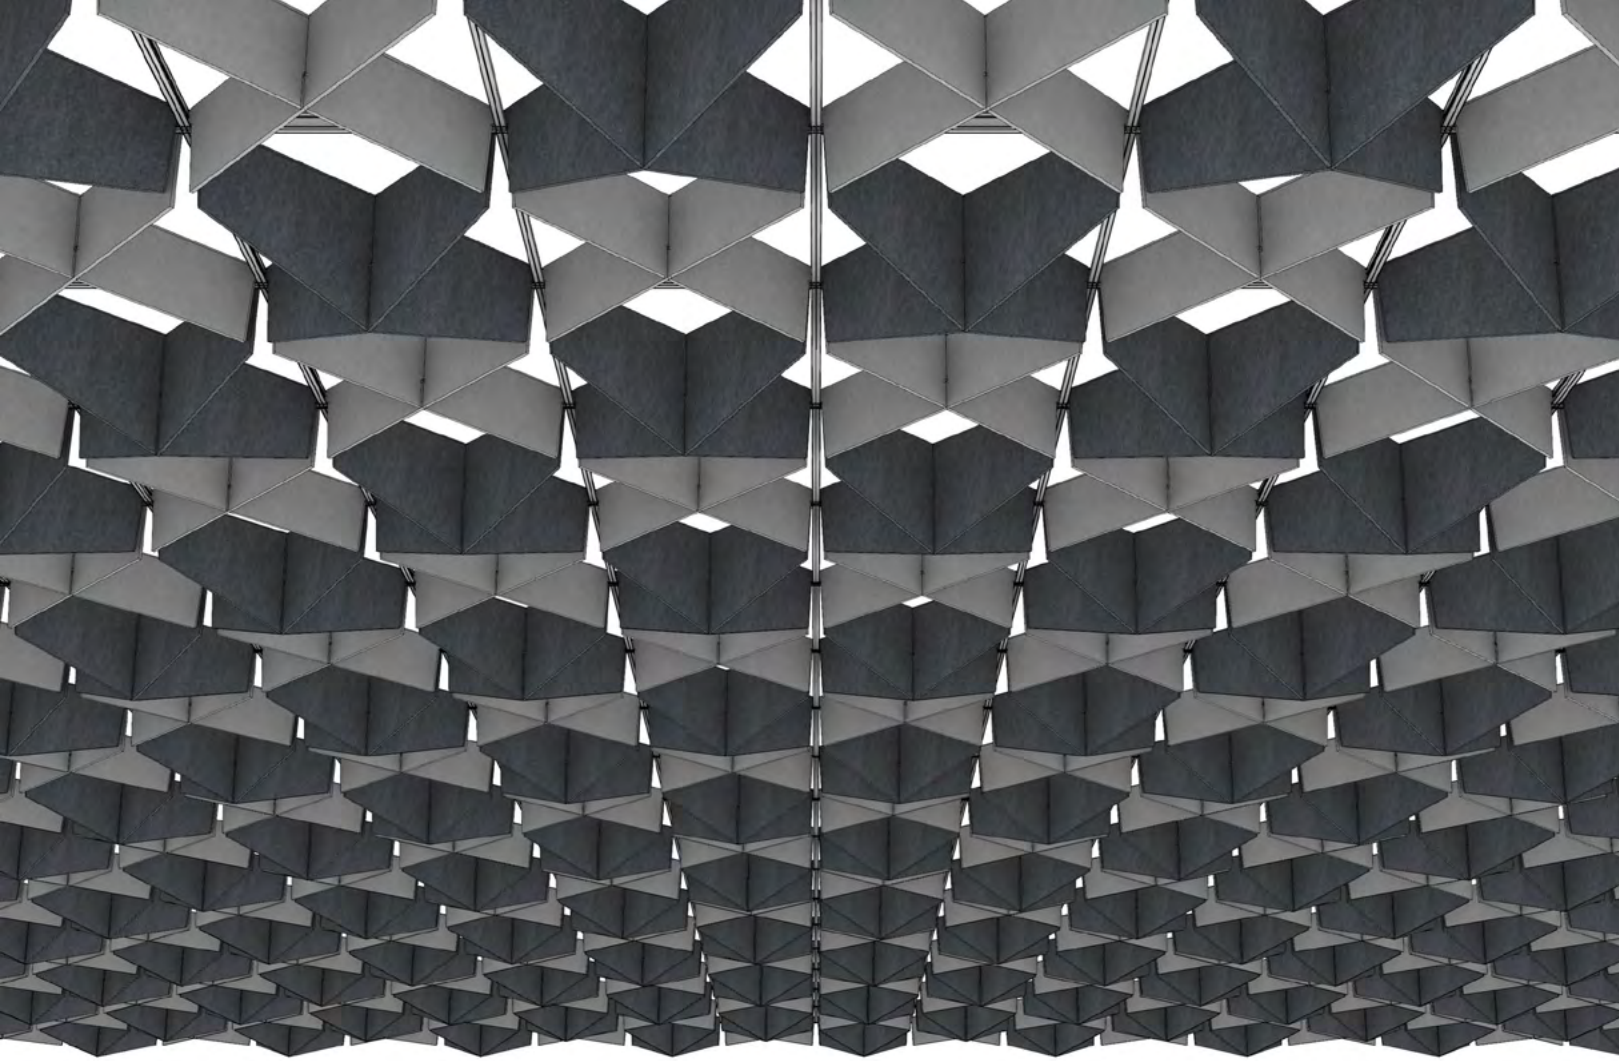

Orthogonal View