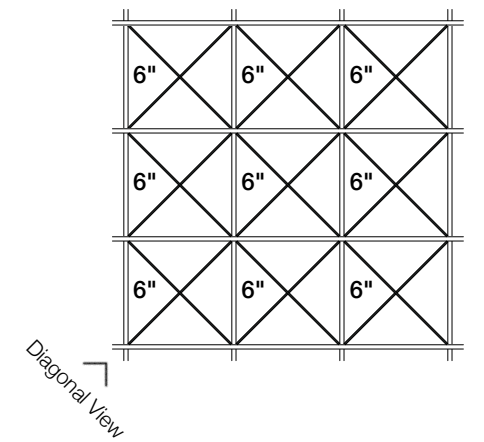

Orthogonal View

Diagonal View

Orthogonal View

Reflected Ceiling Plan

Elevation

Diagonal View

**ARO Grid 1**  
**Suggested Pattern 1.1**  
 All 12" (30.5 cm) Height in 1-Color

Orthogonal View

Diagonal View

Orthogonal View

Reflected Ceiling Plan

Elevation

Diagonal View

**ARO Grid 1**  
**Suggested Pattern 1.2**  
 All 12" (30.5 cm) Height in 3-Color

Orthogonal View

Diagonal View

Orthogonal View

Reflected Ceiling Plan

Elevation

**ARO Grid 1**  
**Suggested Pattern 1.3**  
 All 6" (15.2 cm) Height in 1-Color

Orthogonal View

Diagonal View

Orthogonal View

Reflected Ceiling Plan

Elevation

Diagonal View