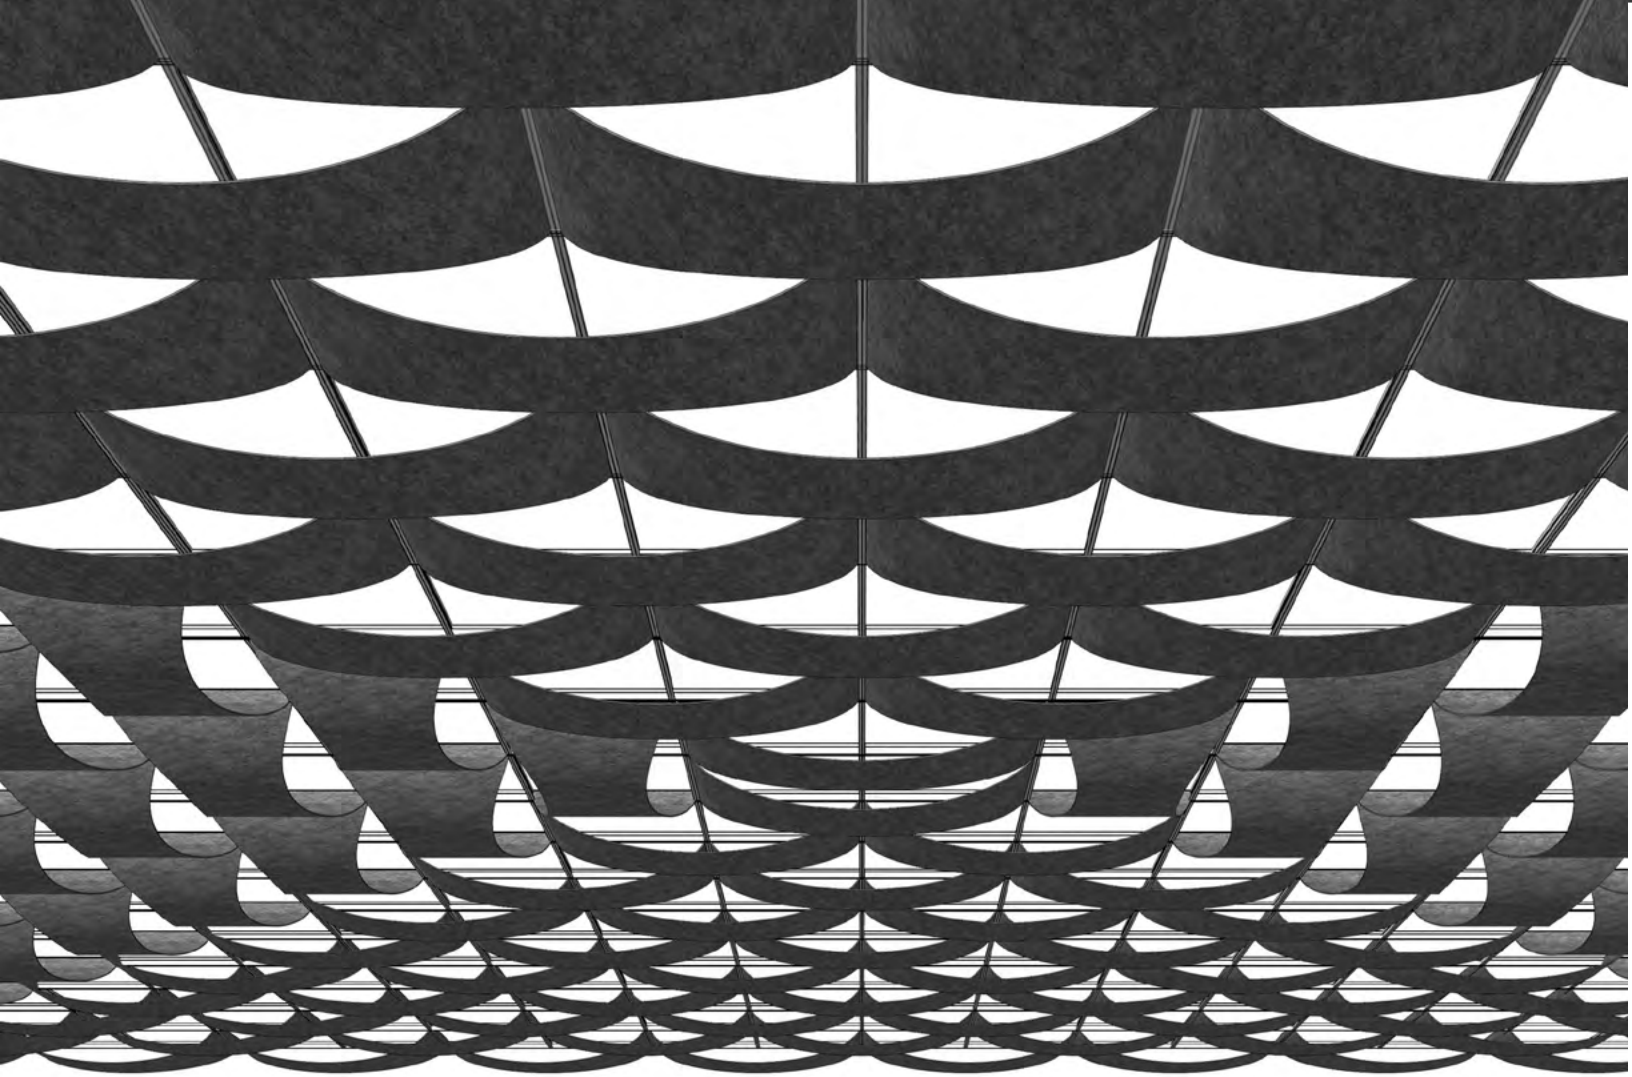

Diagonal View

Diagonal View

Orthogonal View

Orthogonal View

Reflected Ceiling Plan

Elevation

Diagonal View

Diagonal View

**ARO Grid 5**  
**Suggested Pattern 5.2**  
 Rotated 0° + Staggered in 1-Color

Orthogonal View

Orthogonal View

Reflected Ceiling Plan

Elevation

Diagonal View

Diagonal View

**ARO Grid 5**  
**Suggested Pattern 5.3**  
 Rotated 0° (A) + 90° (B) in 1-Color

Orthogonal View

Orthogonal View

Reflected Ceiling Plan

Elevation

Diagonal View

Diagonal View

**ARO Grid 5**  
**Suggested Pattern 5.4**  
 Rotated 0° (A) + 90° (B) in 1-Color

Orthogonal View