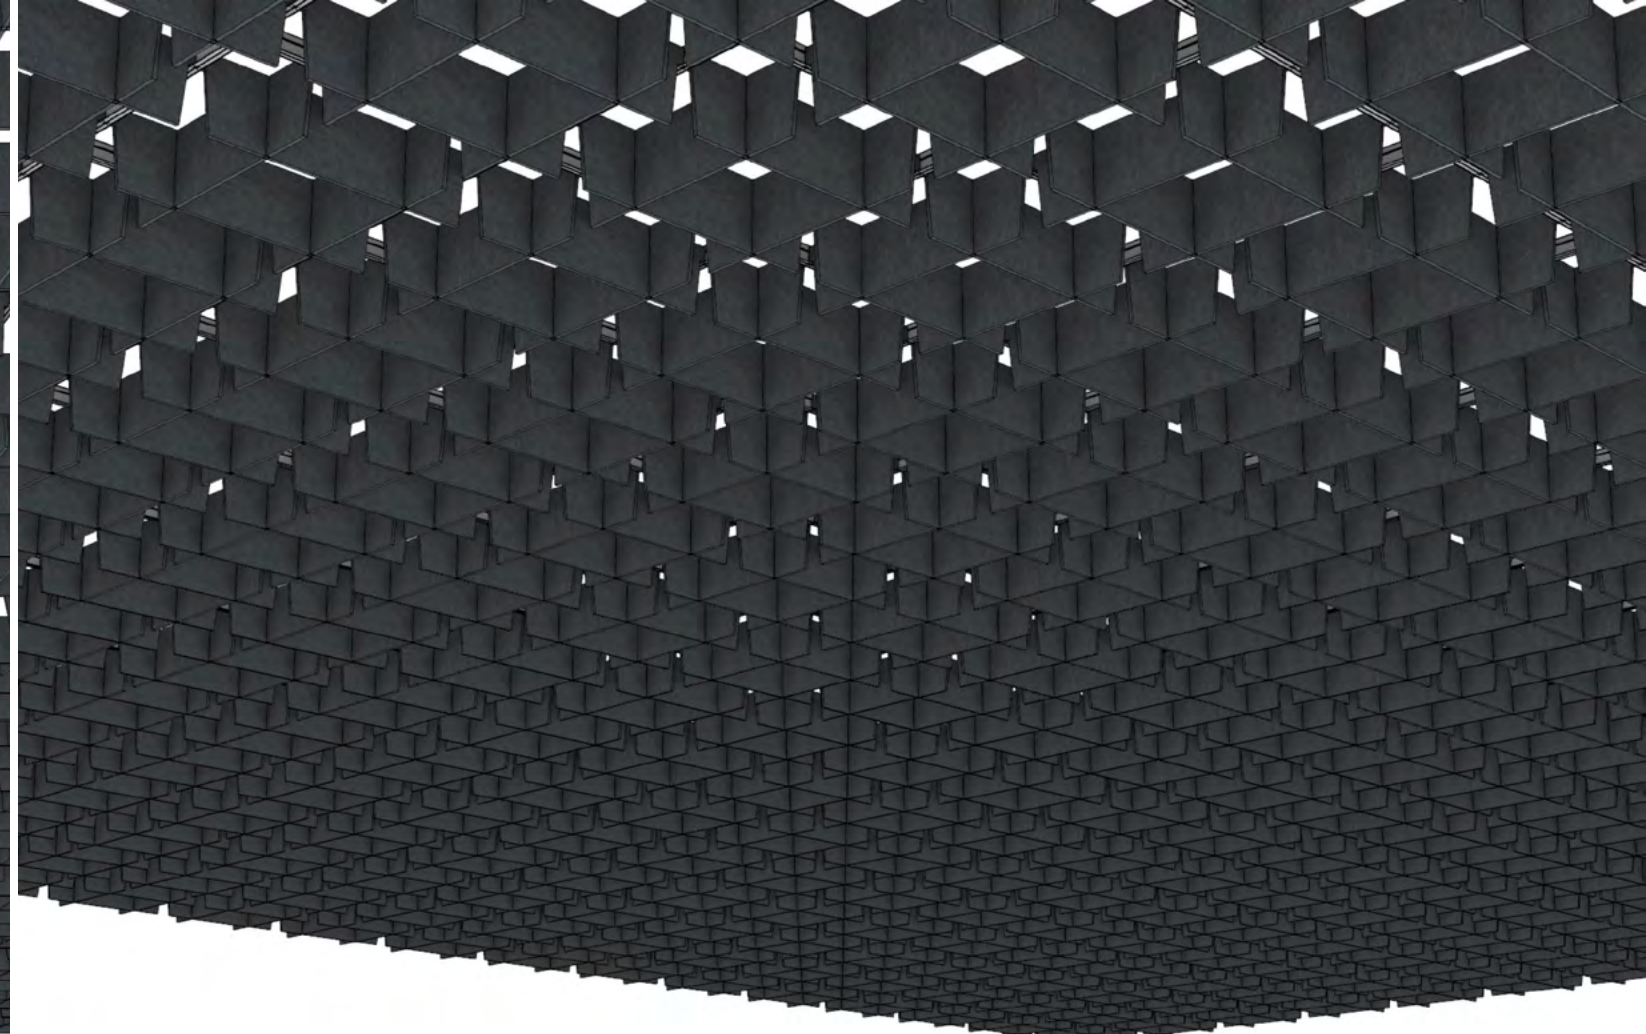

Diagonal View

Reflected Ceiling Plan

Elevation

## ARO Grid 6

Suggested Pattern 6.2

All 12" (30.5 cm) Height in 2-Color

Orthogonal View

Diagonal View

Orthogonal View

Reflected Ceiling Plan

Elevation

Diagonal View

**ARO Grid 6**  
 Suggested Pattern 6.3  
 All 6" (15.2 cm) Height in 1-Color

Orthogonal View

Reflected Ceiling Plan

Elevation

Diagonal View

**ARO Grid 6**  
**Suggested Pattern 6.4**  
 6" (15.2 cm) + 12" (30.5 cm) Heights in 1-Color