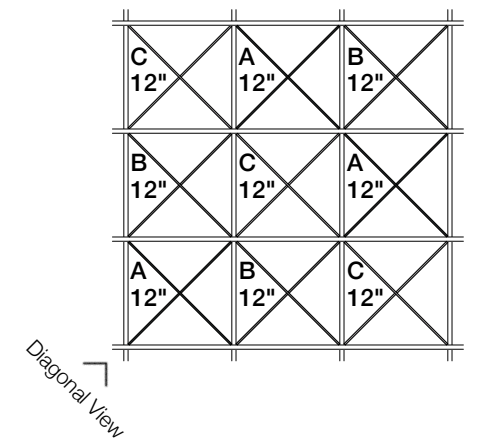

Orthogonal View

Diagonal View

Orthogonal View

Reflected Ceiling Plan

Elevation

Diagonal View

**ARO Grid 1**  
**Suggested Pattern 1.1**  
 All 12" (30.5 cm) Height in 1-Color

Orthogonal View

Diagonal View

Orthogonal View

Reflected Ceiling Plan

Elevation

Diagonal View

**ARO Grid 1**  
**Suggested Pattern 1.2**  
 All 12" (30.5 cm) Height in 3-Color

Orthogonal View

Diagonal View

Orthogonal View

Reflected Ceiling Plan

Elevation

**ARO Grid 1**  
**Suggested Pattern 1.3**  
 All 6" (15.2 cm) Height in 1-Color

Orthogonal View

Diagonal View

Orthogonal View

Reflected Ceiling Plan

Elevation

Diagonal View