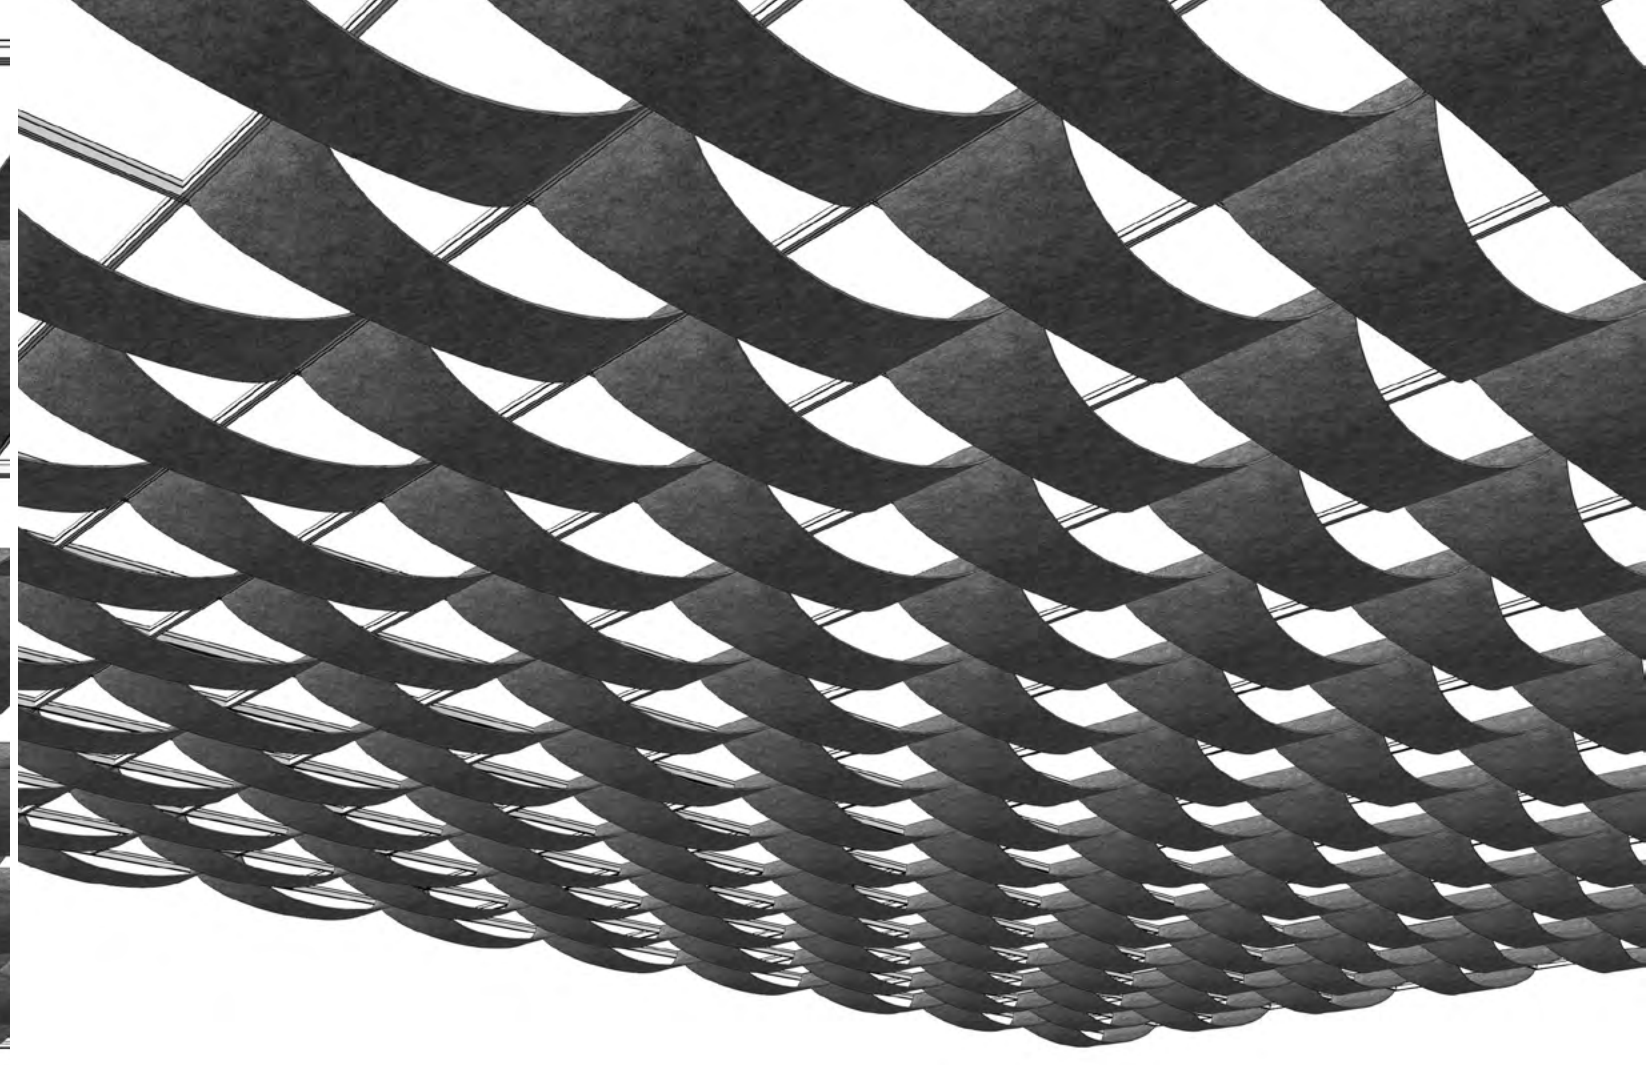

Elevation

**ARO Grid 4**

**Suggested Pattern 4.4**

Rotated 0° (A), 90° (B), 180° (C), 270° (D) in 2-Color

Orthogonal View

Orthogonal View

Reflected Ceiling Plan

Elevation

Diagonal View

Diagonal View

Orthogonal View

Orthogonal View

Reflected Ceiling Plan

Elevation

Diagonal View

Diagonal View