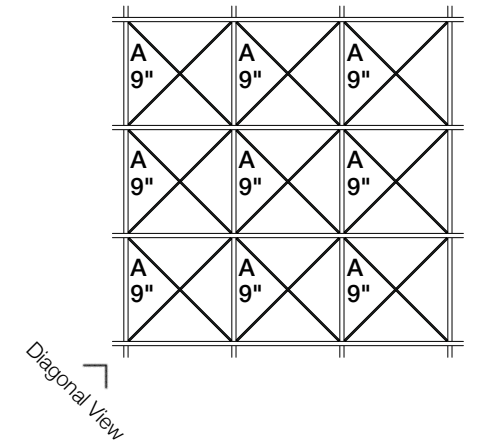

**ARO Grid 1**  
**Suggested Pattern 1.5**  
 Alternating 12" (30.5 cm) + 6" (15.2 cm) Heights in 2-Color

Orthogonal View

Diagonal View

Orthogonal View

Reflected Ceiling Plan

Elevation

Diagonal View

**ARO Grid 2**  
**Suggested Pattern 2.1**  
 All 12" (30.5 cm) Height in 1-Color

Orthogonal View

Diagonal View

Orthogonal View

Reflected Ceiling Plan

Elevation

Diagonal View

**ARO Grid 2**  
**Suggested Pattern 2.2**  
 All 12" (30.5 cm) Height in 3-Color

Orthogonal View

Diagonal View

Orthogonal View

Reflected Ceiling Plan

Elevation

Diagonal View

**ARO Grid 2**  
**Suggested Pattern 2.3**  
 All 9" (22.9 cm) Height in 1-Color

Orthogonal View

Diagonal View

Orthogonal View

Reflected Ceiling Plan

Elevation

Diagonal View