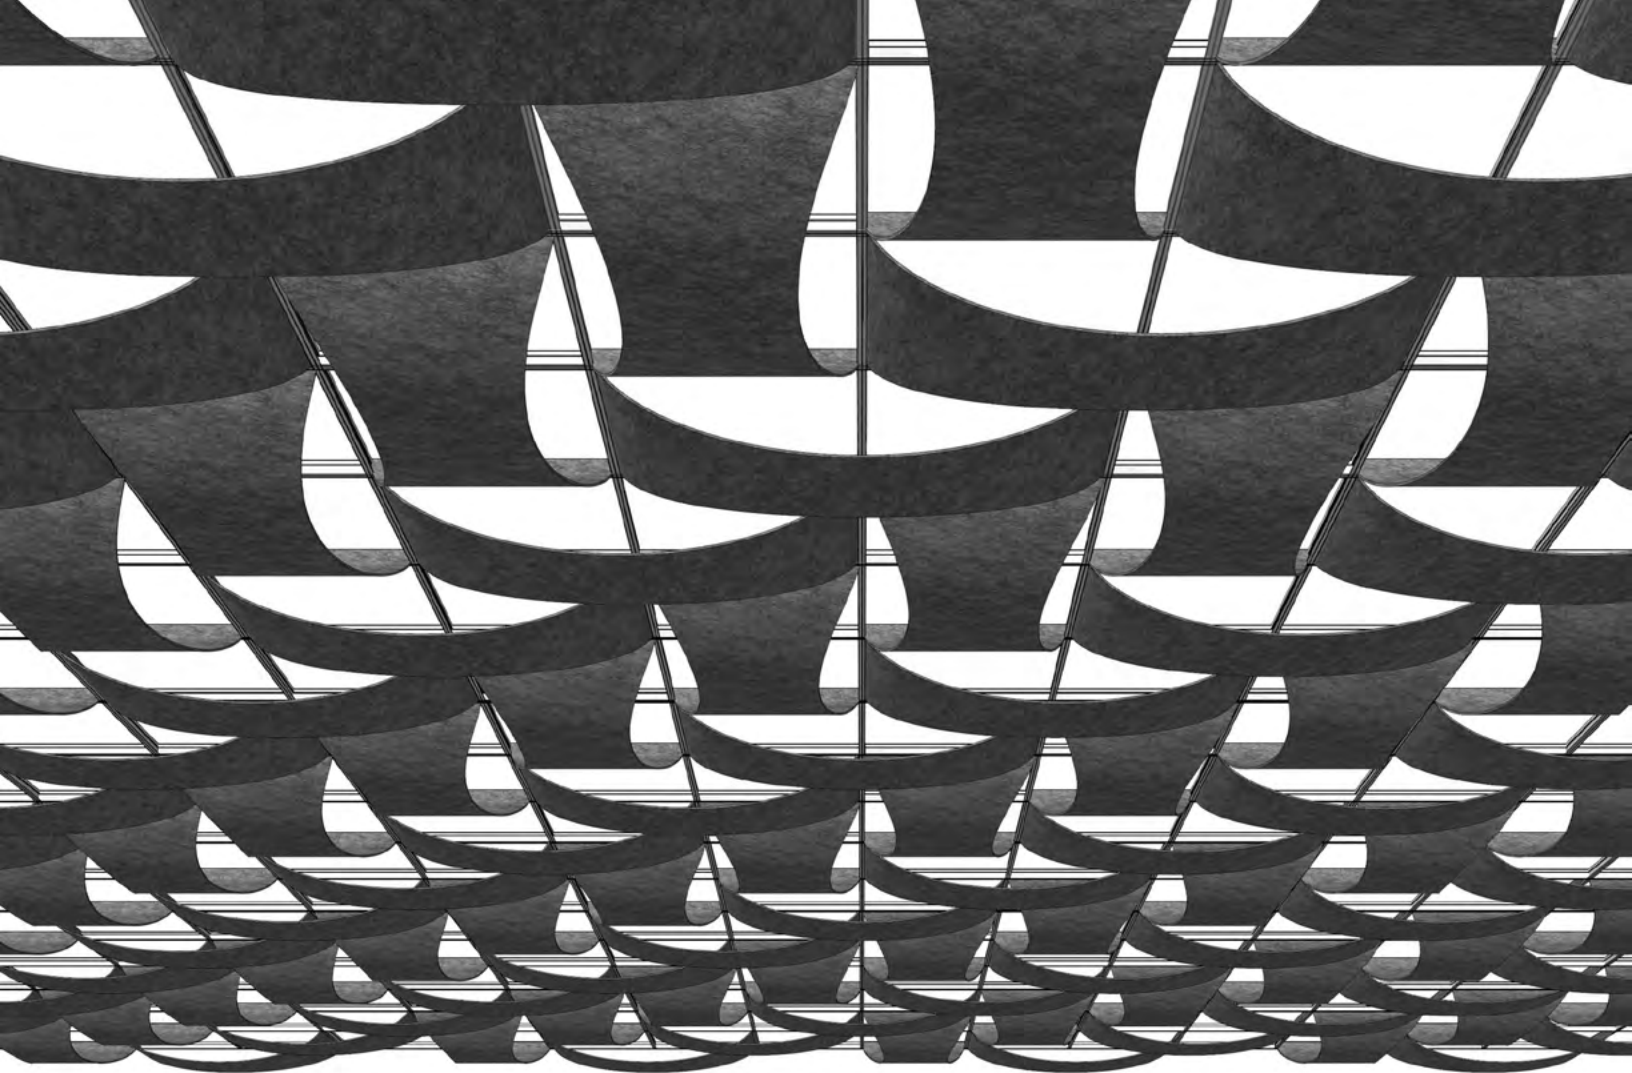

Diagonal View

Diagonal View

Orthogonal View

Orthogonal View

Reflected Ceiling Plan

Elevation

Diagonal View

Diagonal View

**ARO Grid 5**  
**Suggested Pattern 5.2**  
 Rotated 0° + Staggered in 1-Color

Orthogonal View

Orthogonal View

Reflected Ceiling Plan

Elevation

Diagonal View

Diagonal View

**ARO Grid 5**  
**Suggested Pattern 5.3**  
 Rotated 0° (A) + 90° (B) in 1-Color