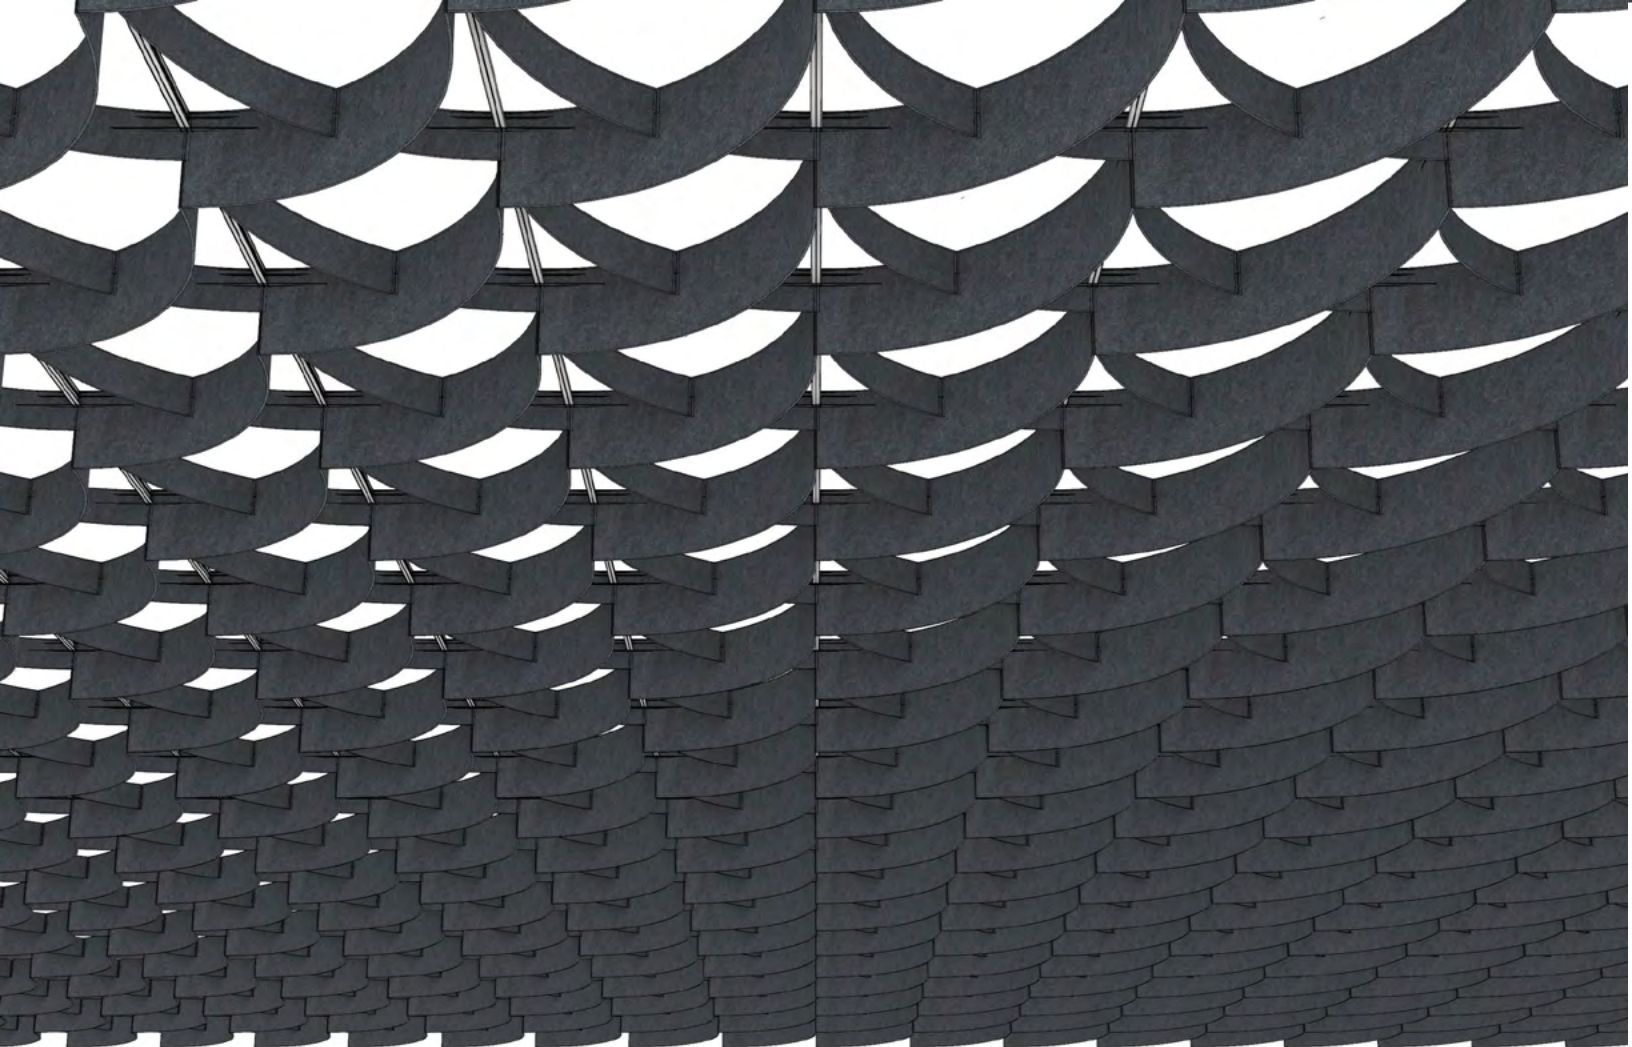

Orthogonal View