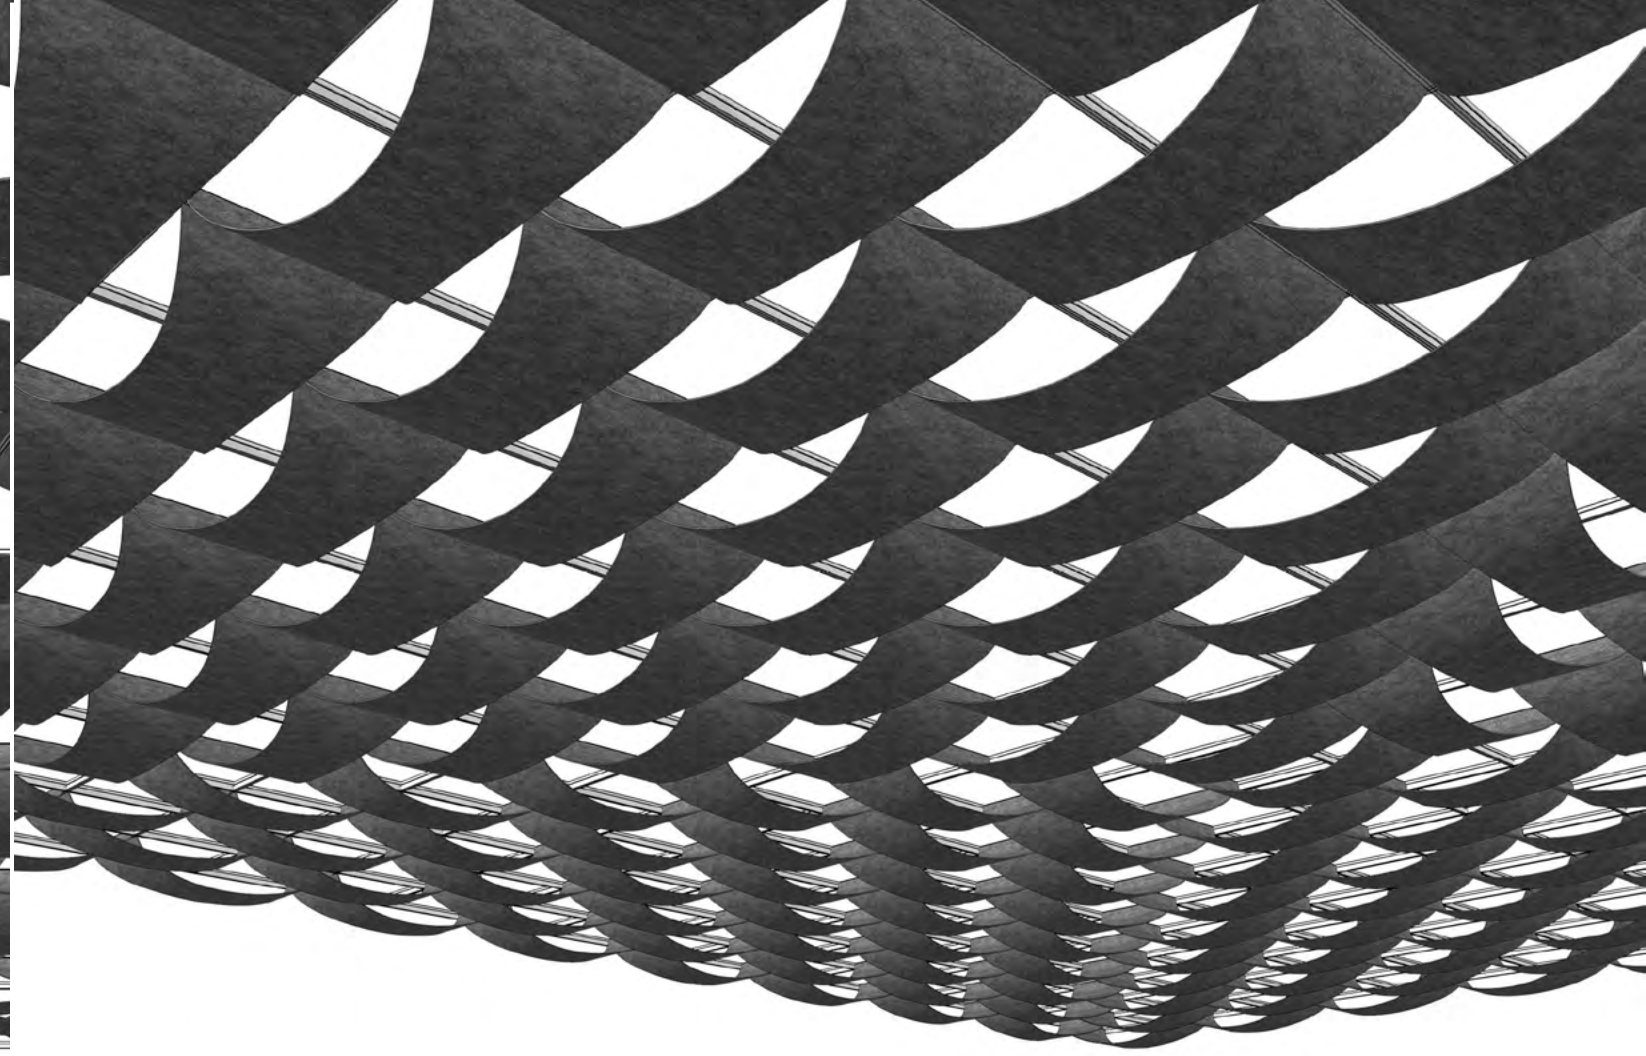

Orthogonal View

Orthogonal View

Reflected Ceiling Plan

Elevation

Diagonal View

Diagonal View

**ARO Grid 5**  
**Suggested Pattern 5.4**  
 Rotated 0° (A) + 90° (B) in 1-Color

Orthogonal View

Orthogonal View

Reflected Ceiling Plan

Elevation

Diagonal View

Diagonal View

**ARO Grid 5**  
**Suggested Pattern 5.5**  
 Rotated 0° (A) + 90° (B) in 1-Color

Orthogonal View

Diagonal View