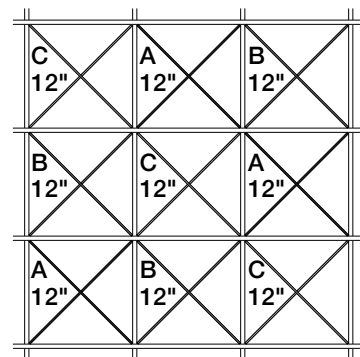

### Suggested Pattern 1.4

Alternating 12" (30.5 cm) + 6" (15.2 cm) Heights in 1-Color

Orthogonal View

Diagonal View

Orthogonal View

Reflected Ceiling Plan

Elevation

Diagonal View

**ARO Grid 1**  
**Suggested Pattern 1.5**  
 Alternating 12" (30.5 cm) + 6" (15.2 cm) Heights in 2-Color

Orthogonal View

Diagonal View

Orthogonal View

Reflected Ceiling Plan

Elevation

Diagonal View

**ARO Grid 2**  
**Suggested Pattern 2.1**  
 All 12" (30.5 cm) Height in 1-Color

Orthogonal View

Diagonal View

Orthogonal View

Reflected Ceiling Plan

Elevation

Diagonal View

**ARO Grid 2**  
**Suggested Pattern 2.2**  
 All 12" (30.5 cm) Height in 3-Color

Orthogonal View

Diagonal View

Orthogonal View

Reflected Ceiling Plan

Elevation

Diagonal View

**ARO Grid 2**  
**Suggested Pattern 2.3**  
 All 9" (22.9 cm) Height in 1-Color

Orthogonal View

Diagonal View