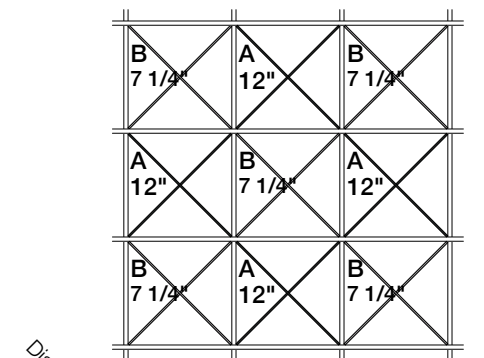

### Suggested Pattern 12.2

Alternating ARO Grid 2 at 12" (30.5 cm) + ARO Grid 1 at 7 1/4" (19 cm) in 1-Color

Orthogonal View

Diagonal View

Orthogonal View

Reflected Ceiling Plan

Elevation

Diagonal View