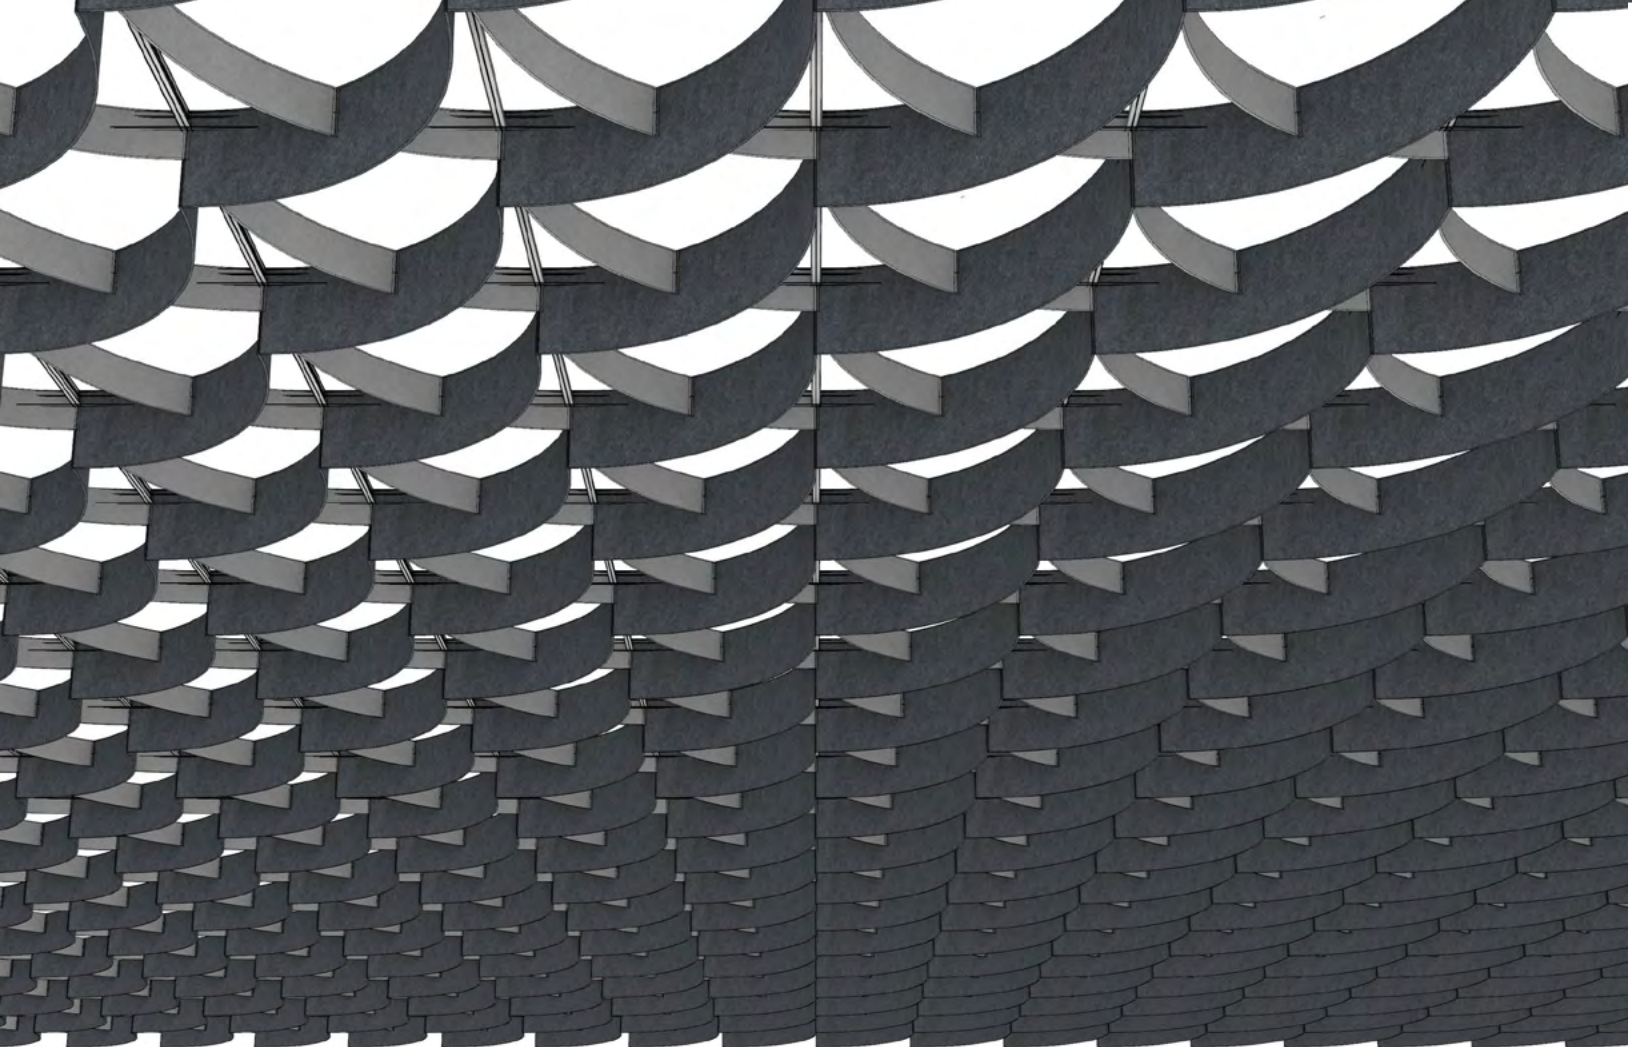

Orthogonal View