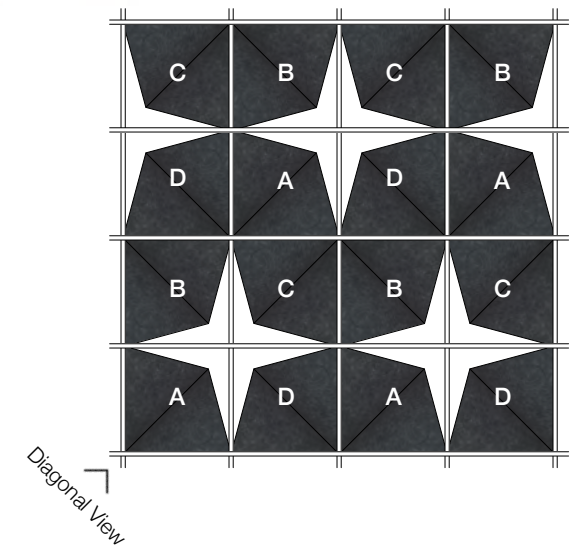

Orthogonal View

Orthogonal View

Reflected Ceiling Plan

Elevation

Diagonal View

Diagonal View

**ARO Grid 4**  
Suggested Pattern 4.1  
Rotated 0° in 1-Color

Orthogonal View

Orthogonal View

Reflected Ceiling Plan

Elevation

Diagonal View

Diagonal View