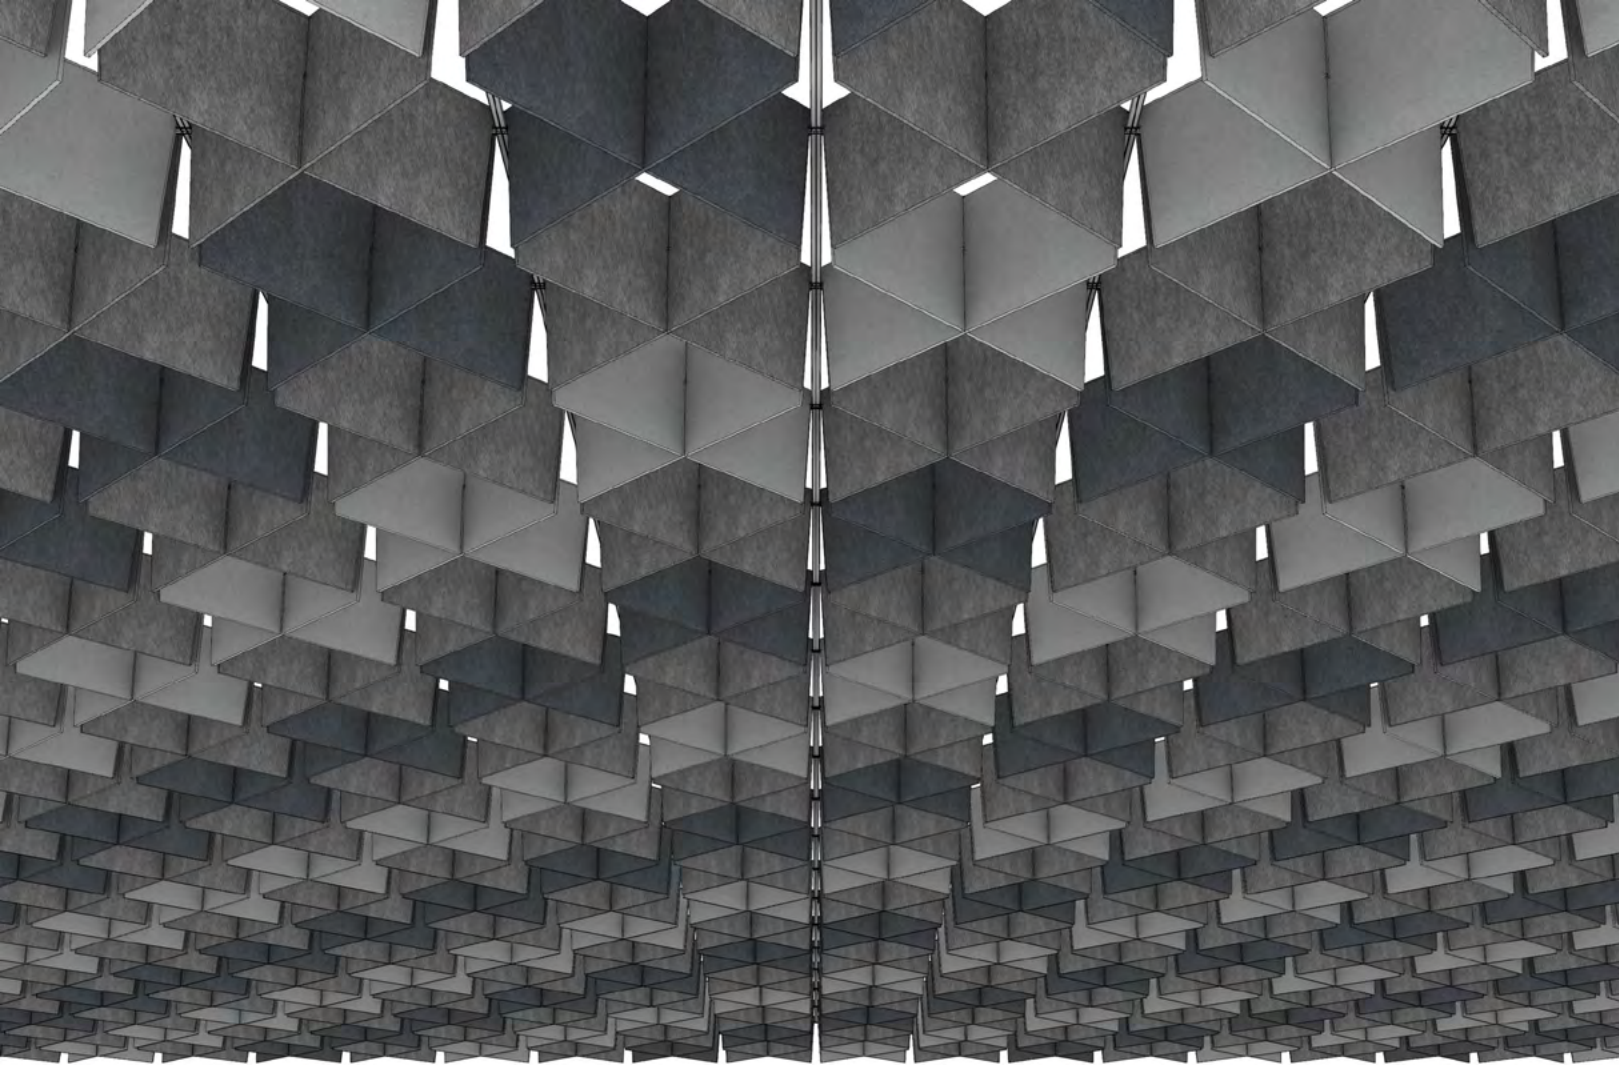

Orthogonal View

Diagonal View

Orthogonal View

Reflected Ceiling Plan

Elevation

Diagonal View

**ARO Grid 1**  
**Suggested Pattern 1.1**  
 All 12" (30.5 cm) Height in 1-Color

Orthogonal View

Diagonal View

Orthogonal View

Reflected Ceiling Plan

Elevation

Diagonal View

**ARO Grid 1**  
**Suggested Pattern 1.2**  
 All 12" (30.5 cm) Height in 3-Color

Orthogonal View

Diagonal View