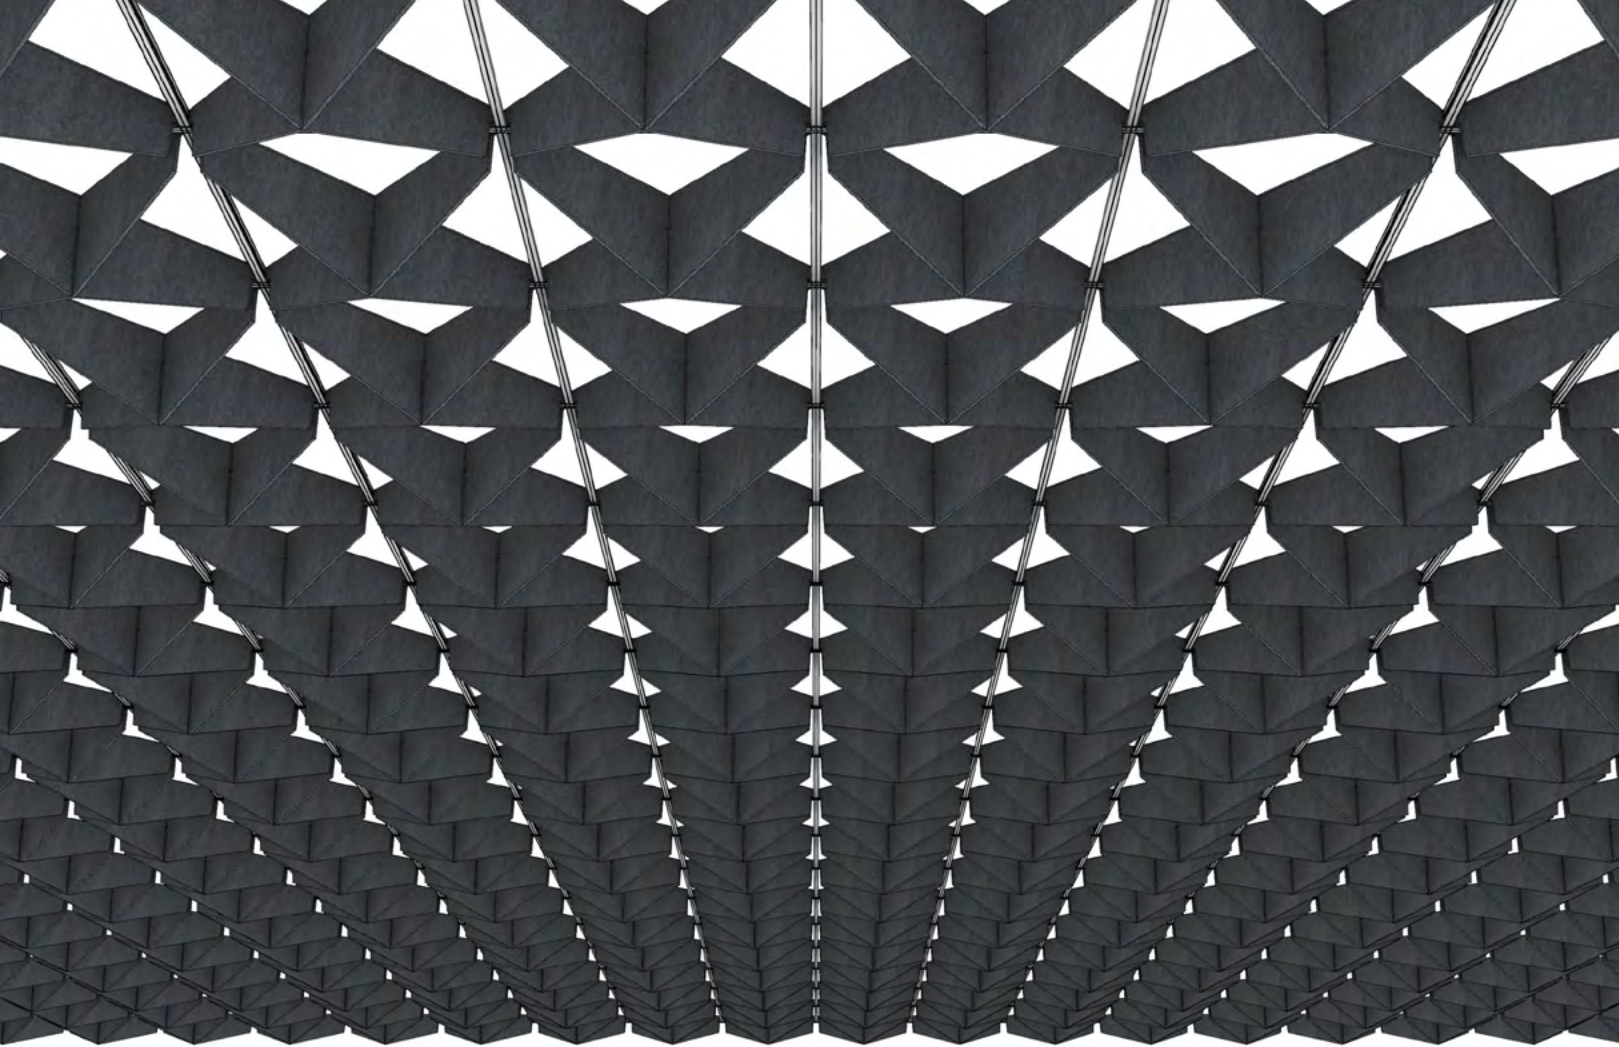

Orthogonal View

Diagonal View

Orthogonal View

Reflected Ceiling Plan

Elevation

Diagonal View

**ARO Grid 2**  
**Suggested Pattern 2.2**  
 All 12" (30.5 cm) Height in 3-Color

Orthogonal View

Diagonal View

Orthogonal View

Reflected Ceiling Plan

Elevation

Diagonal View

**ARO Grid 2**  
**Suggested Pattern 2.3**  
 All 9" (22.9 cm) Height in 1-Color

Orthogonal View

Diagonal View