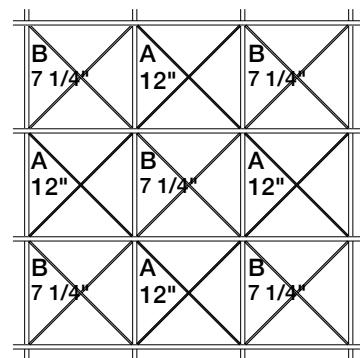

Orthogonal View

Diagonal View

Orthogonal View

Reflected Ceiling Plan

Elevation

Diagonal View

**ARO Grid 1**  
**Suggested Pattern 1.1**  
 All 12" (30.5 cm) Height in 1-Color

Orthogonal View

Diagonal View

Orthogonal View

Reflected Ceiling Plan

Elevation

Diagonal View

**ARO Grid 1**  
**Suggested Pattern 1.2**  
 All 12" (30.5 cm) Height in 3-Color

Orthogonal View

Diagonal View

### Suggested Pattern 1.4

Alternating 12" (30.5 cm) + 6" (15.2 cm) Heights in 1-Color

Orthogonal View

Diagonal View

Orthogonal View

Reflected Ceiling Plan

Elevation

Diagonal View

### Suggested Pattern 12.2

Alternating ARO Grid 2 at 12" (30.5 cm) + ARO Grid 1 at 7 1/4" (19 cm) in 1-Color

Orthogonal View

Diagonal View

Orthogonal View

Reflected Ceiling Plan

Elevation

Diagonal View