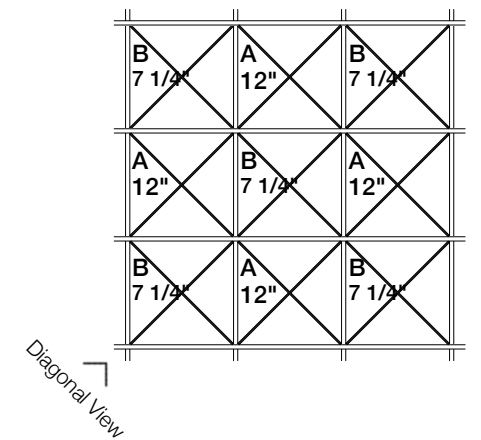

### Suggested Pattern 12.1

Alternating ARO Grid 1 at 12" (30.5 cm) Height + ARO Grid 2 at 12" (30.5 cm) Height in 1-Color

Orthogonal View

Diagonal View

Orthogonal View

Reflected Ceiling Plan

Elevation

Diagonal View