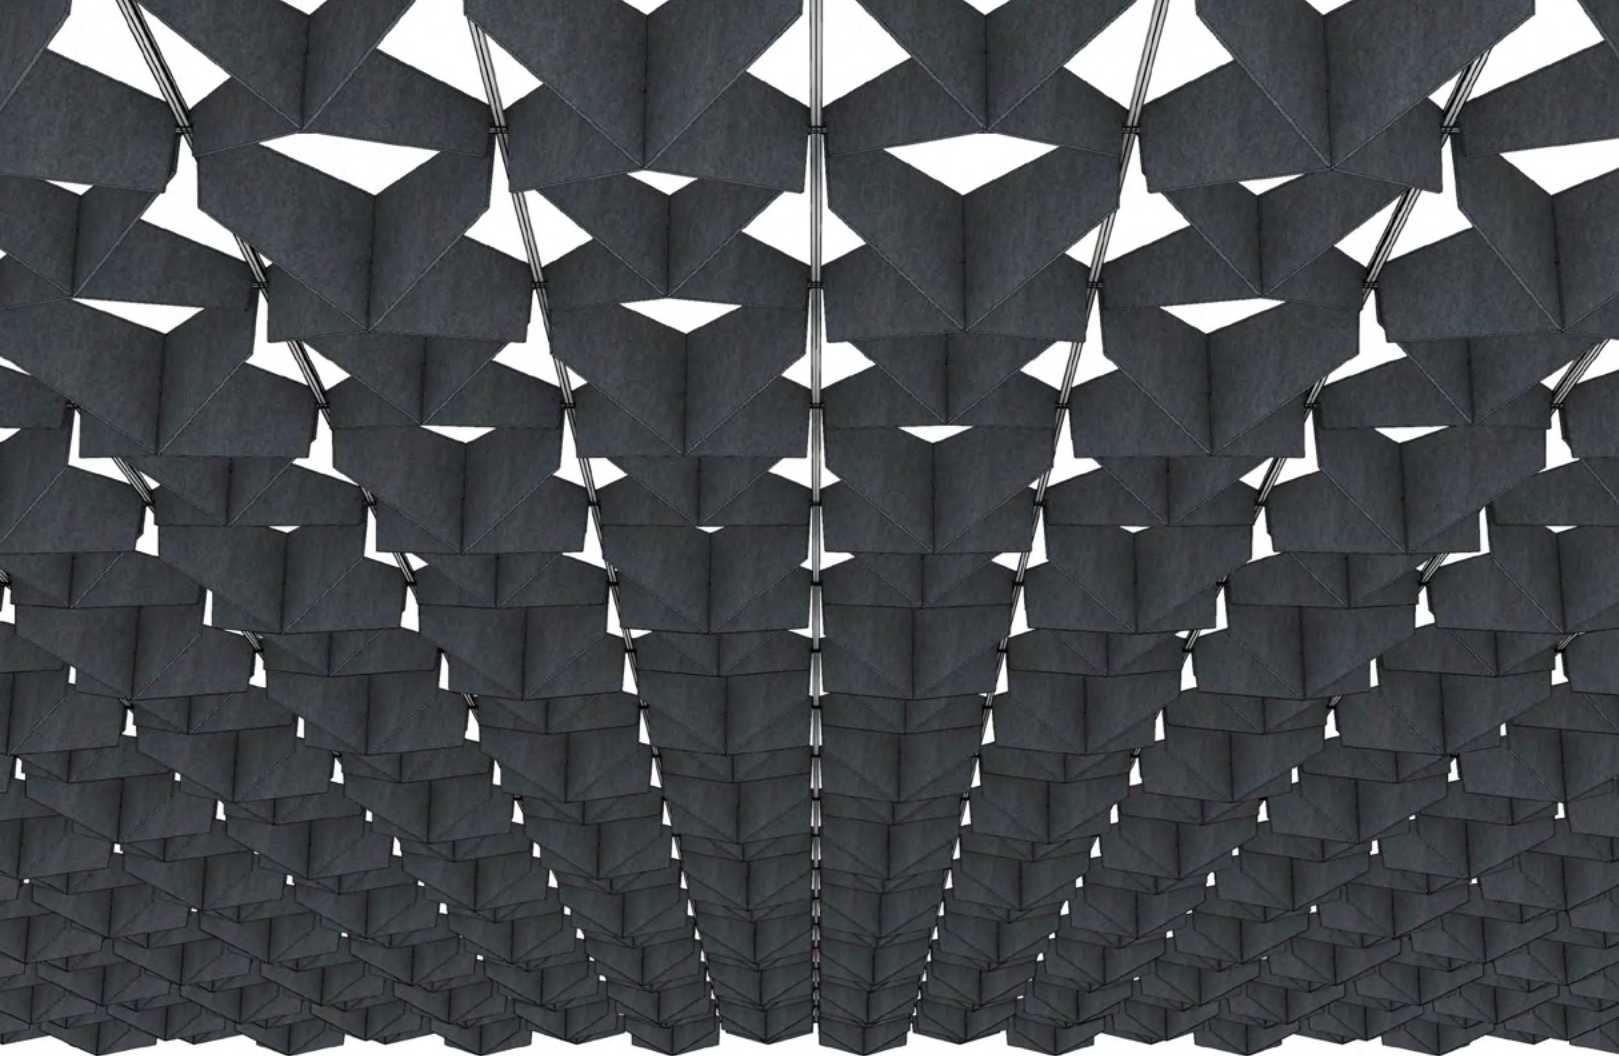

Diagonal View

Orthogonal View

Reflected Ceiling Plan

Elevation

Diagonal View

**ARO Grid 2**  
**Suggested Pattern 2.3**  
 All 9" (22.9 cm) Height in 1-Color

Orthogonal View

Diagonal View

Orthogonal View

Reflected Ceiling Plan

Elevation

Diagonal View