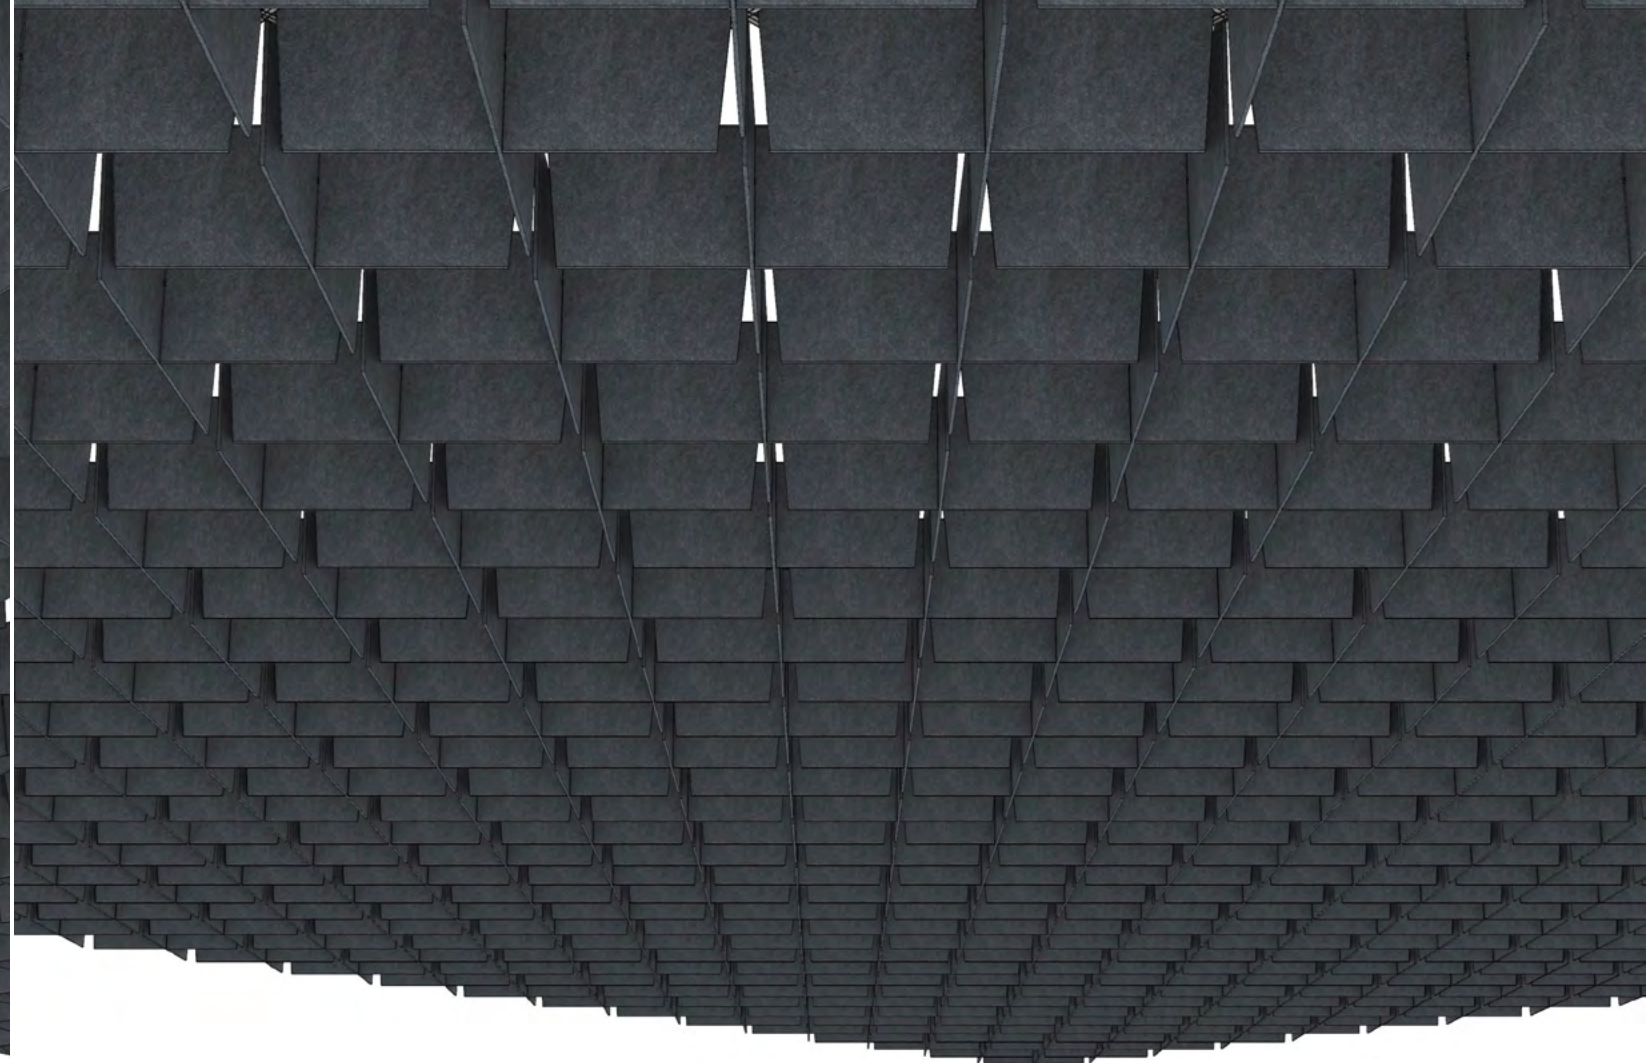

### Suggested Pattern 2.4

Alternating 12" (30.5 cm) + 9" (22.9 cm) Height in 1-Color

Orthogonal View

Diagonal View

Orthogonal View

Reflected Ceiling Plan

Elevation

Diagonal View

**ARO Grid 2**  
**Suggested Pattern 2.5**  
 Alternating 12" (30.5 cm) + 9" (22.9 cm) Heights in 2-Color

Orthogonal View

Diagonal View

Orthogonal View

Reflected Ceiling Plan

Elevation

Diagonal View