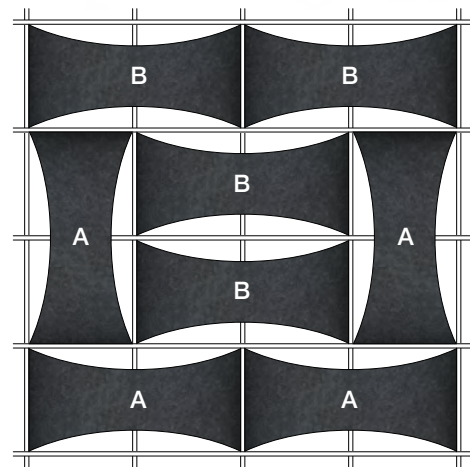

Diagonal View

Diagonal View

Orthogonal View

Orthogonal View

Reflected Ceiling Plan

Elevation

Diagonal View

Diagonal View

**ARO Grid 5**  
**Suggested Pattern 5.2**  
 Rotated 0° + Staggered in 1-Color

Orthogonal View

Orthogonal View

Reflected Ceiling Plan

Elevation

Diagonal View

Diagonal View

**ARO Grid 5**  
**Suggested Pattern 5.3**  
 Rotated 0° (A) + 90° (B) in 1-Color

Orthogonal View

Orthogonal View

Reflected Ceiling Plan

Elevation

Diagonal View

Diagonal View

**ARO Grid 5**  
**Suggested Pattern 5.4**  
 Rotated 0° (A) + 90° (B) in 1-Color

Orthogonal View