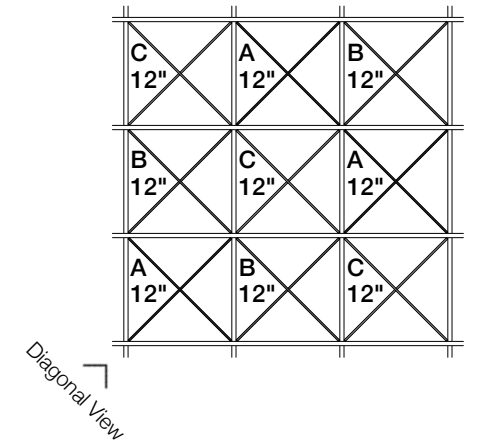

**ARO Grid 1**  
**Suggested Pattern 1.5**  
 Alternating 12" (30.5 cm) + 6" (15.2 cm) Heights in 2-Color

Orthogonal View

Diagonal View

Orthogonal View

Reflected Ceiling Plan

Elevation

Diagonal View

**ARO Grid 2**  
**Suggested Pattern 2.1**  
 All 12" (30.5 cm) Height in 1-Color

Orthogonal View

Diagonal View

Orthogonal View

Reflected Ceiling Plan

Elevation

Diagonal View

**ARO Grid 2**  
**Suggested Pattern 2.2**  
 All 12" (30.5 cm) Height in 3-Color

Orthogonal View

Diagonal View

Orthogonal View

Reflected Ceiling Plan

Elevation

Diagonal View

**ARO Grid 2**  
**Suggested Pattern 2.3**  
 All 9" (22.9 cm) Height in 1-Color

Orthogonal View

Diagonal View

Orthogonal View

Reflected Ceiling Plan

Elevation

Diagonal View