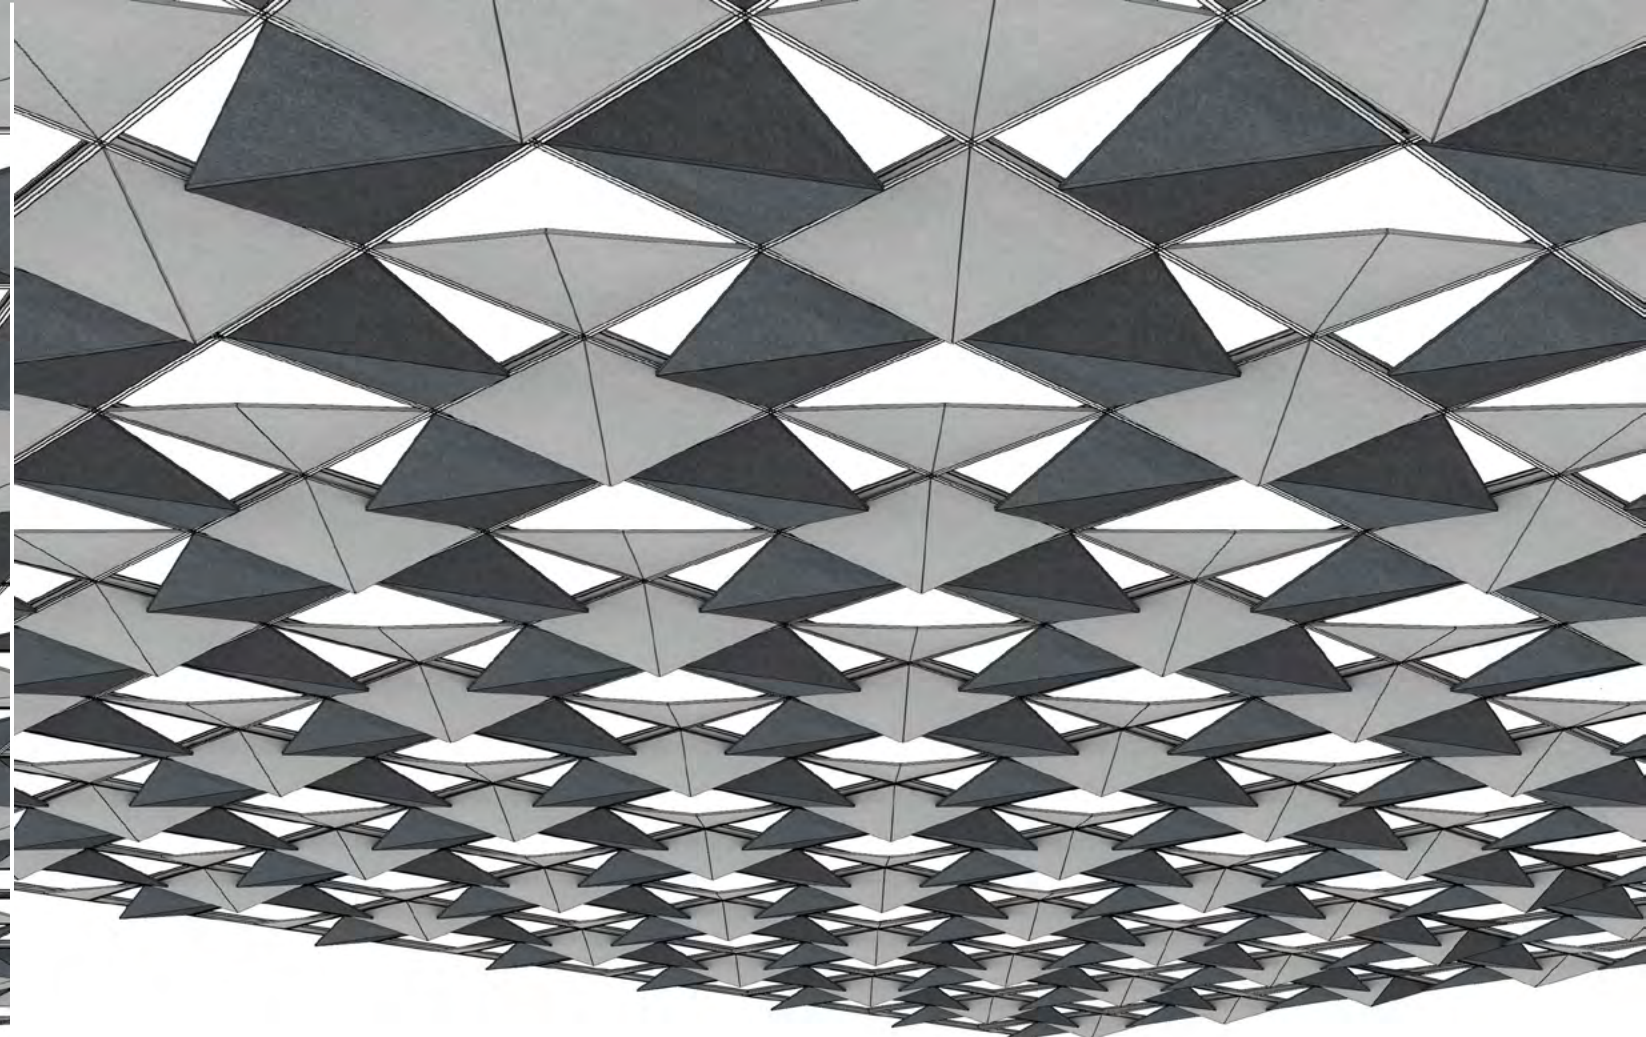

### Suggested Pattern 4.2

Rotated 0° (A), 90° (B), 180° (C), 270° (D) in 1-Color

Orthogonal View

Orthogonal View

Reflected Ceiling Plan

Elevation

Diagonal View

Diagonal View

**ARO Grid 4**

**Suggested Pattern 4.3**

Rotated 0° (A), 90° (B), 180° (C), 270° (D) in 1-Color

Orthogonal View

Diagonal View

Orthogonal View

Diagonal View

Reflected Ceiling Plan