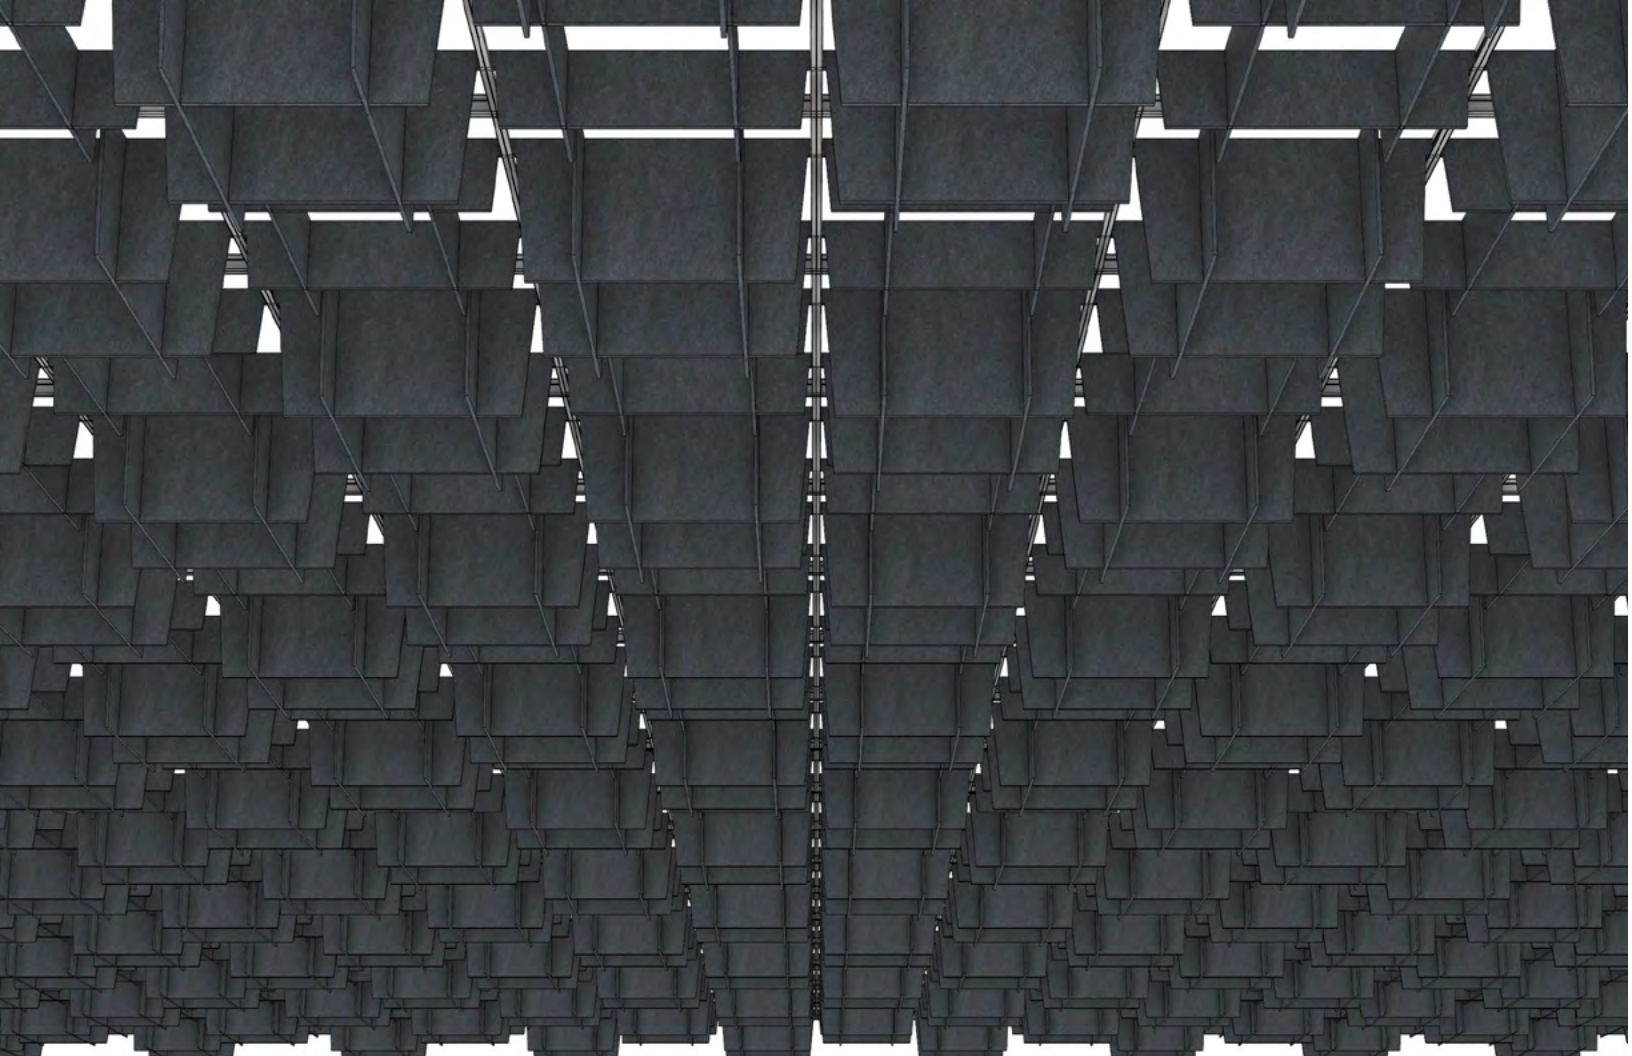

## ARO Grid 6

Suggested Pattern 6.2

All 12" (30.5 cm) Height in 2-Color

Orthogonal View

Diagonal View

Orthogonal View

Reflected Ceiling Plan

Elevation

Diagonal View

**ARO Grid 6**  
 Suggested Pattern 6.3  
 All 6" (15.2 cm) Height in 1-Color

Orthogonal View

Reflected Ceiling Plan

Elevation

Diagonal View

**ARO Grid 6**  
**Suggested Pattern 6.4**  
 6" (15.2 cm) + 12" (30.5 cm) Heights in 1-Color