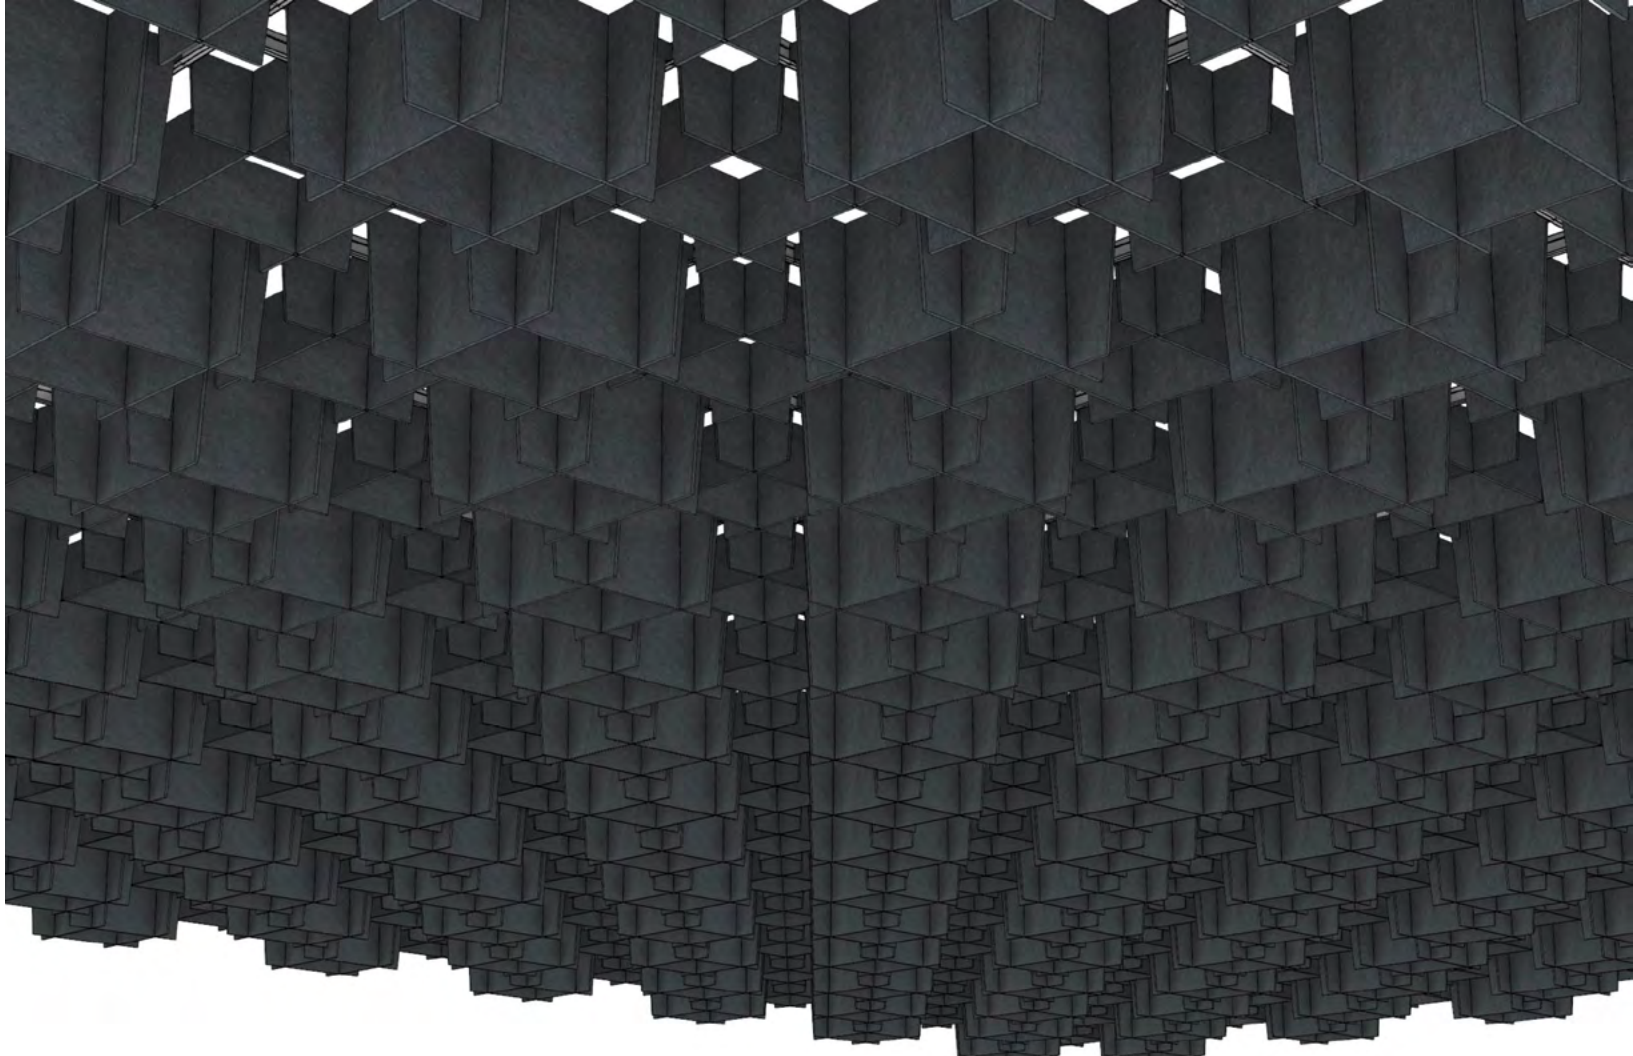

Orthogonal View

Reflected Ceiling Plan