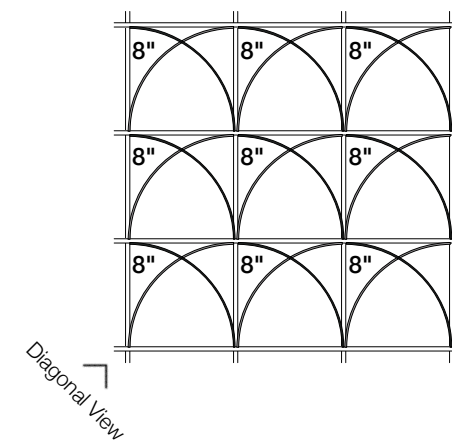

### Suggested Pattern 12.2

Alternating ARO Grid 2 at 12" (30.5 cm) + ARO Grid 1 at 7 1/4" (19 cm) in 2-Color

Orthogonal View

Diagonal View

Orthogonal View

Reflected Ceiling Plan

Elevation

Diagonal View

**ARO Grid 3**  
Suggested Pattern 3.1  
Standard Height in 1-Color

Orthogonal View

Diagonal View

Orthogonal View

Reflected Ceiling Plan

Elevation

Diagonal View

**ARO Grid 3**  
Suggested Pattern 3.2  
Standard Height in 2-Color

Orthogonal View

Orthogonal View

Reflected Ceiling Plan

Elevation

Diagonal View

Diagonal View

**ARO Grid 4**  
Suggested Pattern 4.1  
Rotated 0° in 1-Color

Orthogonal View

Orthogonal View

Reflected Ceiling Plan

Elevation

Diagonal View

Diagonal View