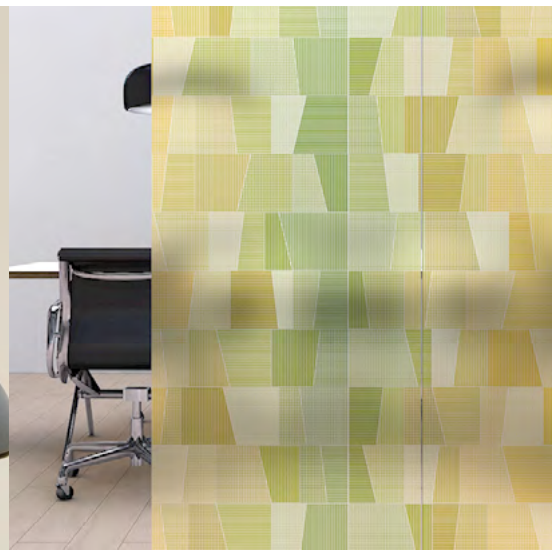

"I find inspiration almost everywhere I go. Whether it's the color of the sky at a particular moment, the texture of a manhole cover or the patterning on a facade, I'm constantly recording. Depending on the type of project, I photograph, sketch, collage and even stitch my ideas before moving to conceptual drawings."

– Kelly Harris Smith, designer of Chevron Block