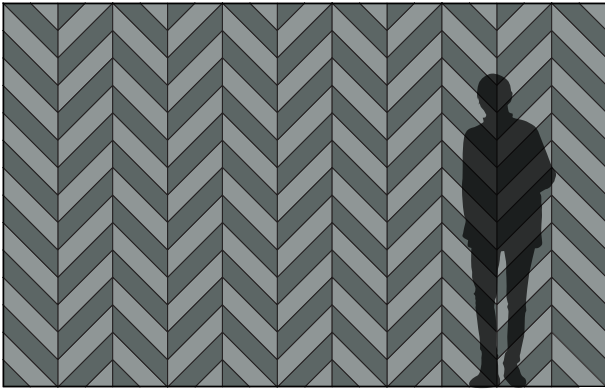

Chevron Block

Acoustic Wall Tile

filzfelt •

Chevron Block gets right to the point.

Chevron Block is a riff on the zig-zag which can be played up to dramatic or mellowed to subtle sophistication. The lines are segmented with two tile shapes that allow lots of variety in patterning and these thin tiles provide sound absorption well beyond their size.

– Kelly Harris Smith, designer of Chevron Block

Exploded Axonometric

2-Color Pattern
Code: FF-KS-CHEV-001

3-Color Pattern 1
Code: FF-KS-CHEV-002

3-Color Pattern 2
Code: FF-KS-CHEV-0 03

6-Color Pattern
Code: FF-KS-CHEV-004