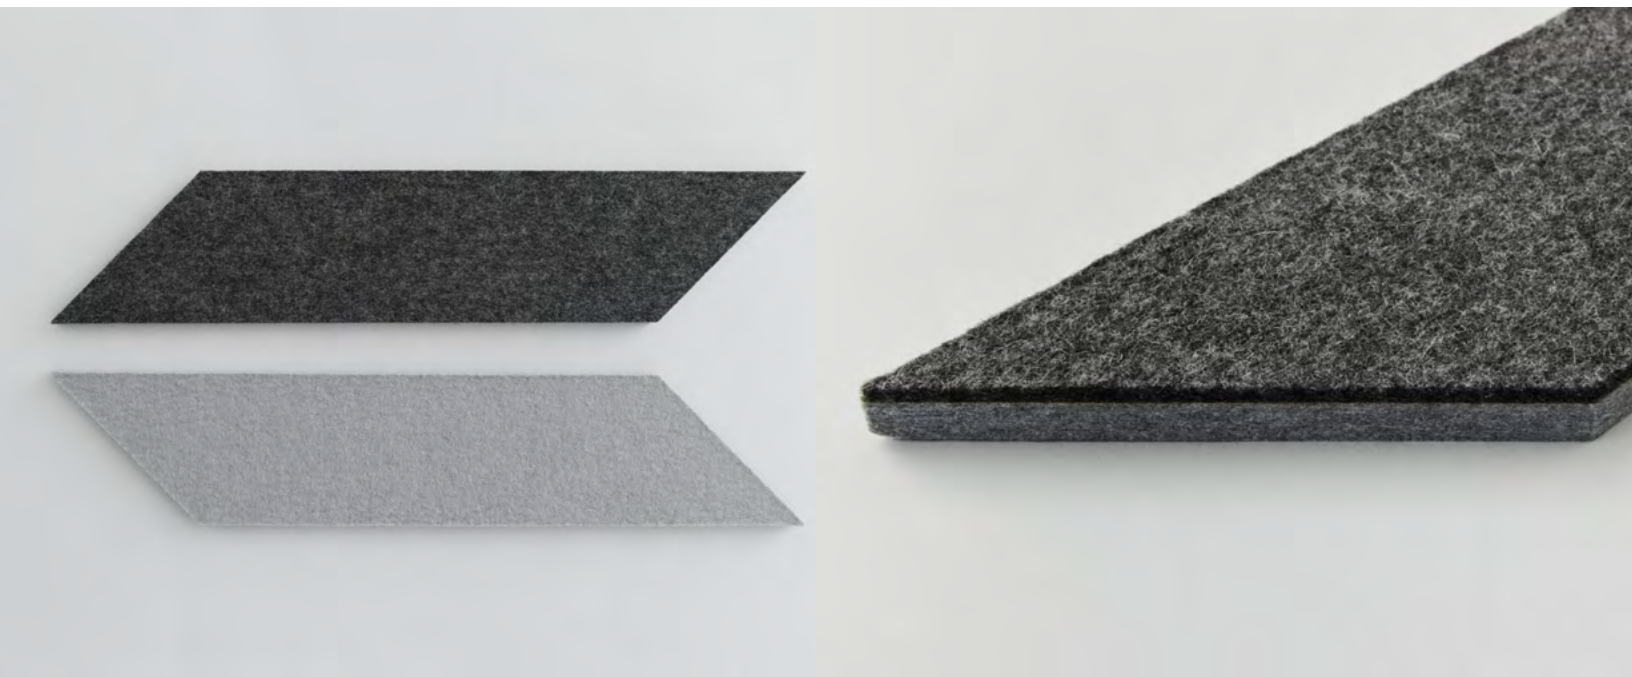

Chevron Block

Acoustic Wall Tile

filzfelt •

Chevron Block gets right to the point.

Chevron Block is a riff on the zig-zag which can be played up to dramatic or mellowed to subtle sophistication. The lines are segmented with two tile shapes that allow lots of variety in patterning and these thin tiles provide sound absorption well beyond their size.

Chevron Block was designed by Kelly Harris Smith, a textile and product designer who specializes in natural, sustainable, and recycled materials.

"I find inspiration almost everywhere I go. Whether it's the color of the sky at a particular moment, the texture of a manhole cover or the patterning on a facade, I'm constantly recording. Depending on the type of project, I photograph, sketch, collage and even stitch my ideas before moving to conceptual drawings."