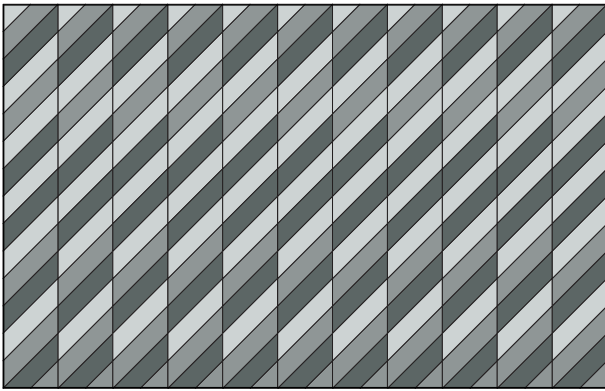

Chevron Block

Acoustic Wall Tile

filzfelt •

Chevron Block gets right to the point.

Chevron Block is a riff on the zig-zag which can be played up to dramatic or mellowed to subtle sophistication. The lines are segmented with two tile shapes that allow lots of variety in patterning and these thin tiles provide sound absorption well beyond their size.

– Kelly Harris Smith, designer of Chevron Block

Exploded Axonometric

2-Color Pattern
Code: FF-KS-CHEV-001

3-Color Pattern 1
Code: FF-KS-CHEV-002

3-Color Pattern 2
Code: FF-KS-CHEV-0 03

6-Color Pattern
Code: FF-KS-CHEV-004