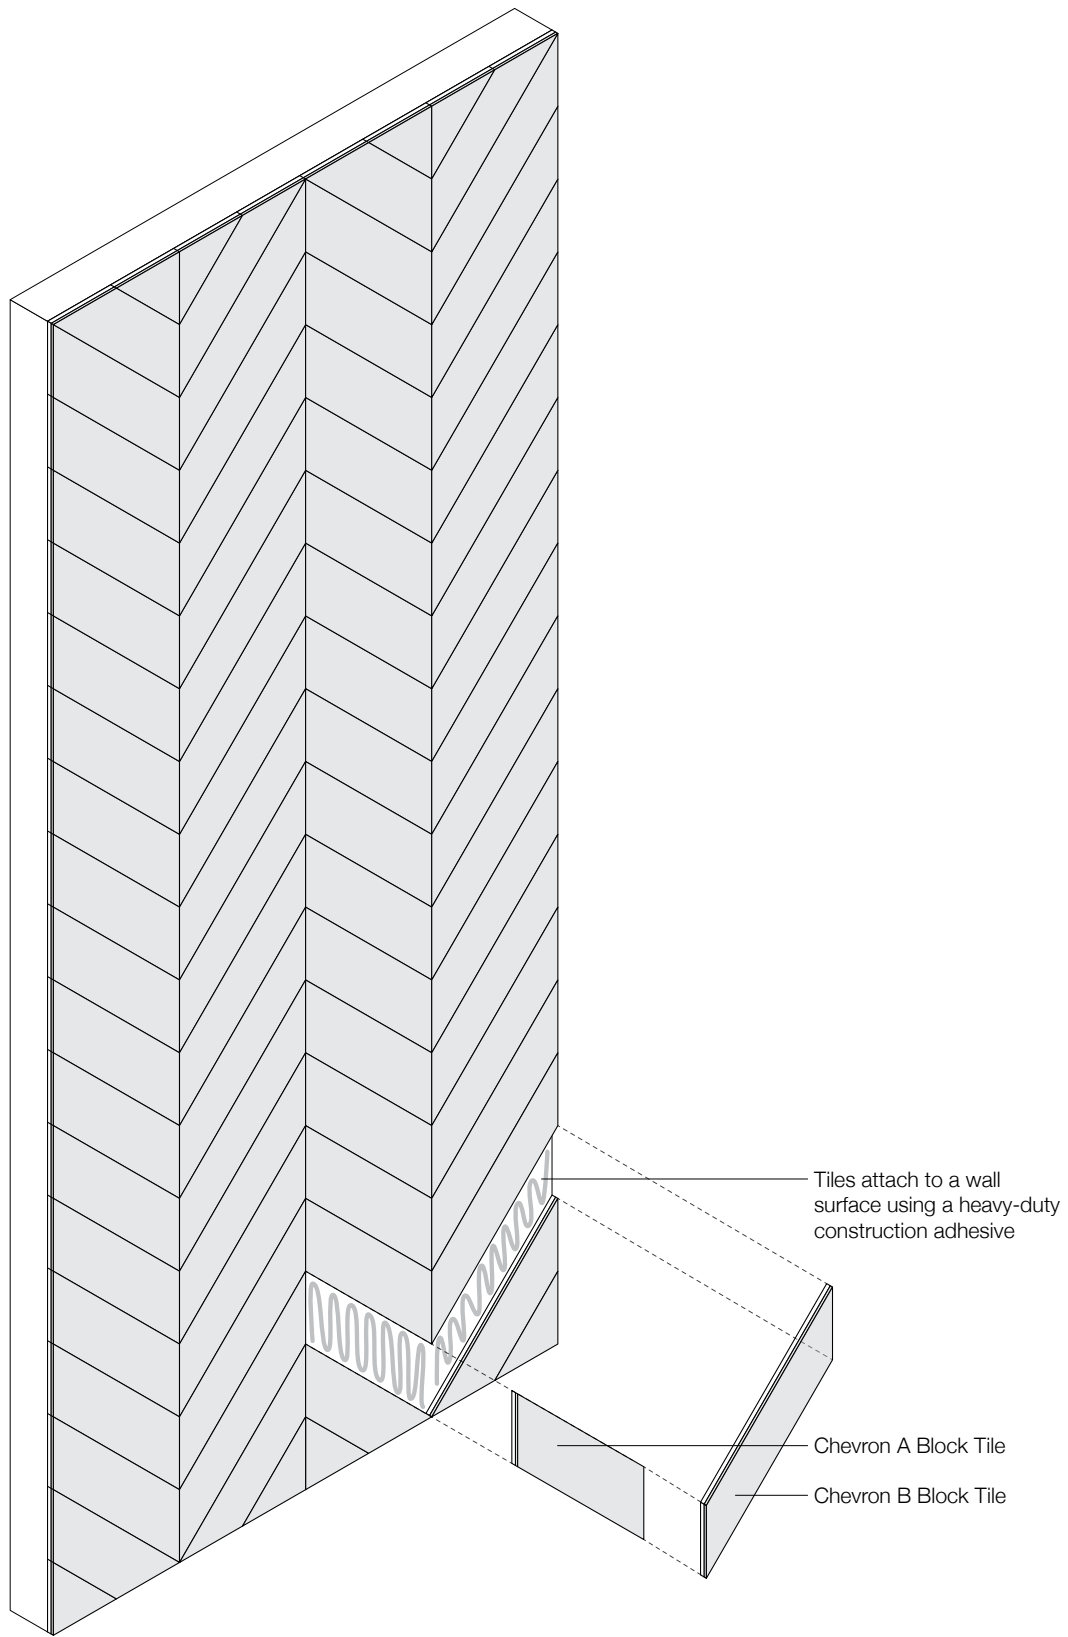

Chevron Block

Acoustic Wall Tile

filzfelt •

Chevron Block gets right to the point.

Chevron Block is a riff on the zig-zag which can be played up to dramatic or mellowed to subtle sophistication. The lines are segmented with two tile shapes that allow lots of variety in patterning and these thin tiles provide sound absorption well beyond their size.

Chevron Block was designed by Kelly Harris Smith, a textile and product designer who specializes in natural, sustainable, and recycled materials.

"I find inspiration almost everywhere I go. Whether it's the color of the sky at a particular moment, the texture of a manhole cover or the patterning on a facade, I'm constantly recording. Depending on the type of project, I photograph, sketch, collage and even stitch my ideas before moving to conceptual drawings."

– Kelly Harris Smith, designer of Chevron Block

Exploded Axonometric

2-Color Pattern
Code: FF-KS-CHEV-001

3-Color Pattern 1
Code: FF-KS-CHEV-002

3-Color Pattern 2
Code: FF-KS-CHEV-0 03

6-Color Pattern
Code: FF-KS-CHEV-004