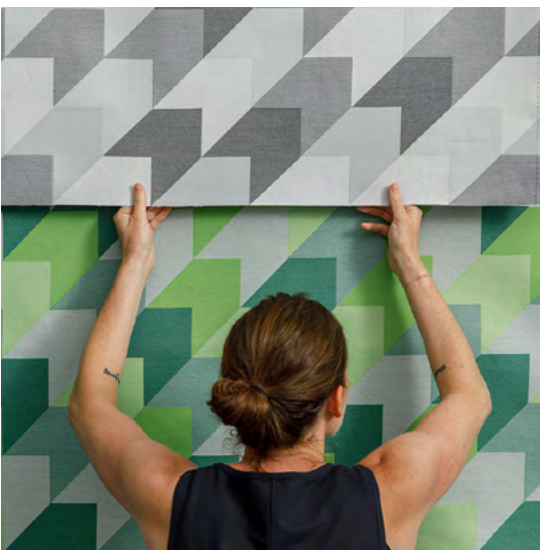

Chevron Block

Acoustic Wall Tile

filzfelt •

Chevron Block gets right to the point.

Chevron Block is a riff on the zig-zag which can be played up to dramatic or mellowed to subtle sophistication. The lines are segmented with two tile shapes that allow lots of variety in patterning and these thin tiles provide sound absorption well beyond their size.

Chevron Block was designed by Kelly Harris Smith, a textile and product designer who specializes in natural, sustainable, and recycled materials.

"I find inspiration almost everywhere I go. Whether it's the color of the sky at a particular moment, the texture of a manhole cover or the patterning on a facade, I'm constantly recording. Depending on the type of project, I photograph, sketch, collage and even stitch my ideas before moving to conceptual drawings."