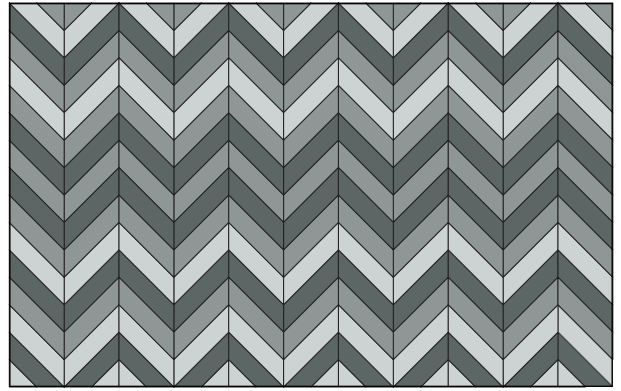

Chevron Block

Acoustic Wall Tile

filzfelt •

Chevron Block gets right to the point.

Chevron Block is a riff on the zig-zag which can be played up to dramatic or mellowed to subtle sophistication. The lines are segmented with two tile shapes that allow lots of variety in patterning and these thin tiles provide sound absorption well beyond their size.

– Kelly Harris Smith, designer of Chevron Block

Exploded Axonometric

2-Color Pattern
Code: FF-KS-CHEV-001

3-Color Pattern 1
Code: FF-KS-CHEV-002

3-Color Pattern 2
Code: FF-KS-CHEV-0 03

6-Color Pattern
Code: FF-KS-CHEV-004