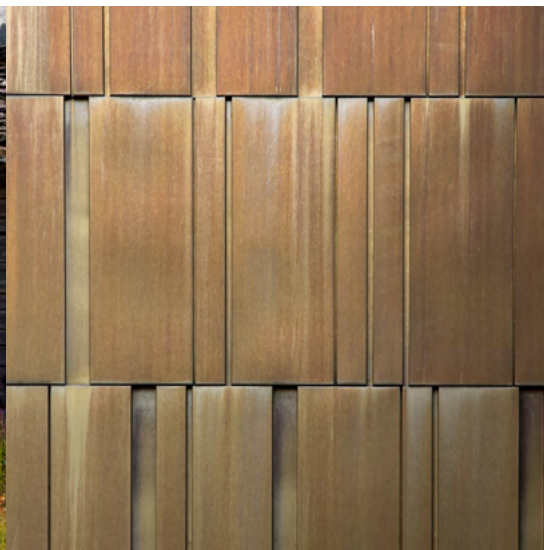

# Crossover

Acoustic Wall System

filzfelt •

Crossover leaves  
other acoustic wall  
systems flat.

Crossover elevates the traditional acoustic wallcovering with three-dimensional patterning. This collection inspired by building facades on a road trip through the Swiss Alps features over ninety colors of wool felt on two colors of acoustic substrate. The system ships complete with standard Z-Clips for easy hanging in no time flat.

Crossover was designed by Bernd Benninghoff, a furniture designer and interior architect based in Mainz, Germany.

"I often cross paths with buildings that are intricately designed on the outside, only to be rather mundane and monochromatic on the inside. With Facade, Gap, and Crossover, I was interested in transferring textures, lines, and three-dimensional depth from the outside of these buildings, to the inside."

– Bernd Benninghoff, designer of Crossover

**Exploded Axonometric**  
 One Distinct Panel in Standard Pattern

**Horizontal Pattern** with Optional Extension Panels

**Vertical Pattern** with Optional Extension Panels