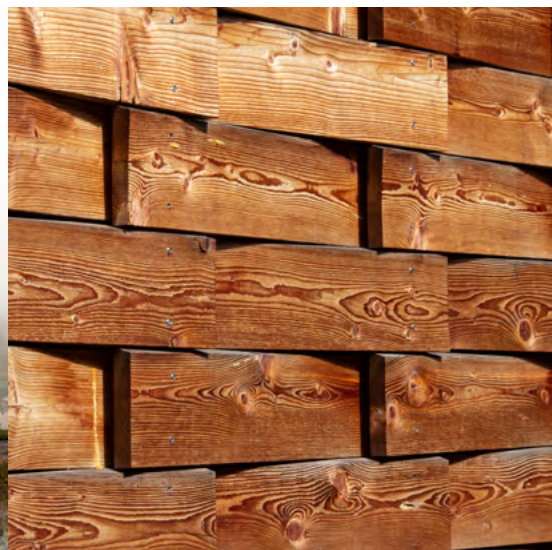

# Crossover

Acoustic Wall System

filzfelt •

Crossover leaves  
other acoustic wall  
systems flat.

Crossover elevates the traditional acoustic wallcovering with three-dimensional patterning. This collection inspired by building facades on a road trip through the Swiss Alps features over ninety colors of wool felt on two colors of acoustic substrate. The system ships complete with standard Z-Clips for easy hanging in no time flat.

Crossover was designed by Bernd Benninghoff, a furniture designer and interior architect based in Mainz, Germany.

"I often cross paths with buildings that are intricately designed on the outside, only to be rather mundane and monochromatic on the inside. With Facade, Gap, and Crossover, I was interested in transferring textures, lines, and three-dimensional depth from the outside of these buildings, to the inside."

– Bernd Benninghoff, designer of Crossover

**Exploded Axonometric**  
 One Distinct Panel in Standard Pattern

**Horizontal Pattern** with Optional Extension Panels

**Vertical Pattern** with Optional Extension Panels