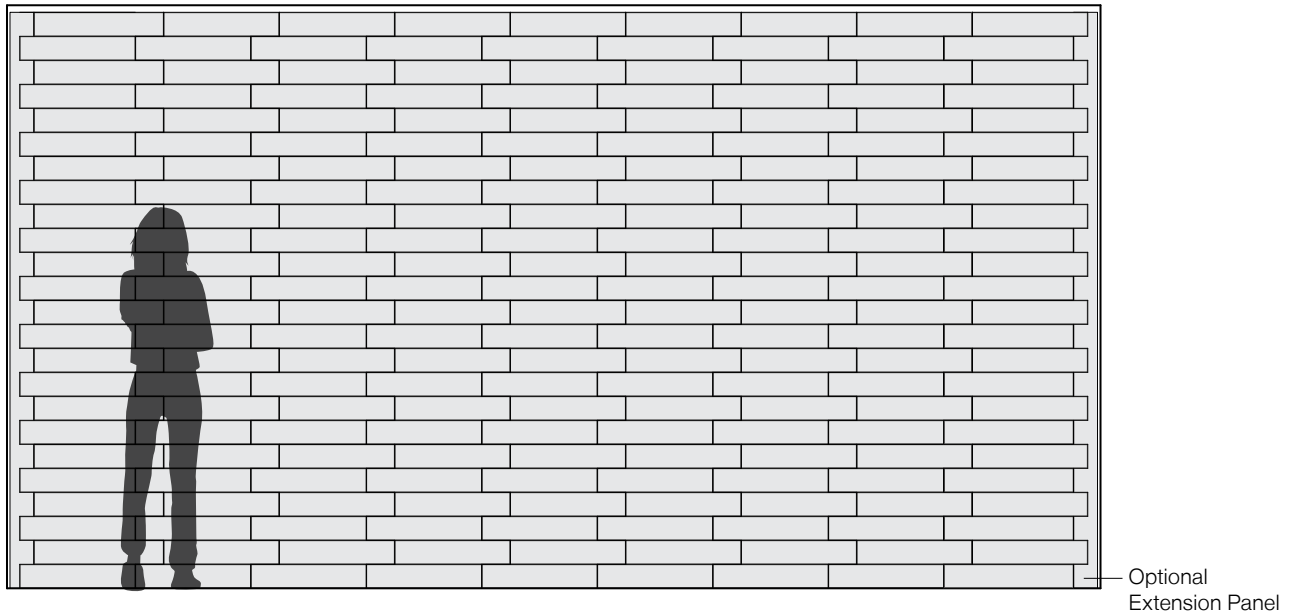

# Crossover

Acoustic Wall System

filzfelt •

Crossover leaves  
other acoustic wall  
systems flat.

Crossover elevates the traditional acoustic wallcovering with three-dimensional patterning. This collection inspired by building facades on a road trip through the Swiss Alps features over ninety colors of wool felt on two colors of acoustic substrate. The system ships complete with standard Z-Clips for easy hanging in no time flat.

Crossover was designed by Bernd Benninghoff, a furniture designer and interior architect based in Mainz, Germany.

"I often cross paths with buildings that are intricately designed on the outside, only to be rather mundane and monochromatic on the inside. With Facade, Gap, and Crossover, I was interested in transferring textures, lines, and three-dimensional depth from the outside of these buildings, to the inside."

– Bernd Benninghoff, designer of Crossover

**Exploded Axonometric**  
 One Distinct Panel in Standard Pattern

**Horizontal Pattern** with Optional Extension Panels

**Vertical Pattern** with Optional Extension Panels