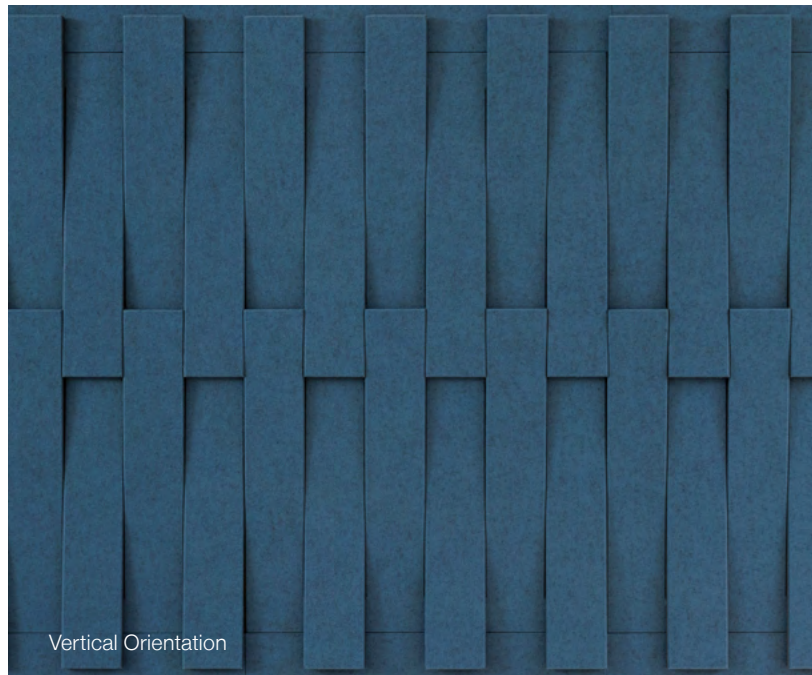

# Crossover

Acoustic Wall System

filzfelt •

Crossover leaves  
other acoustic wall  
systems flat.

Crossover elevates the traditional acoustic wallcovering with three-dimensional patterning. This collection inspired by building facades on a road trip through the Swiss Alps features over ninety colors of wool felt on two colors of acoustic substrate. The system ships complete with standard Z-Clips for easy hanging in no time flat.

Crossover was designed by Bernd Benninghoff, a furniture designer and interior architect based in Mainz, Germany.

"I often cross paths with buildings that are intricately designed on the outside, only to be rather mundane and monochromatic on the inside. With Facade, Gap, and Crossover, I was interested in transferring textures, lines, and three-dimensional depth from the outside of these buildings, to the inside."