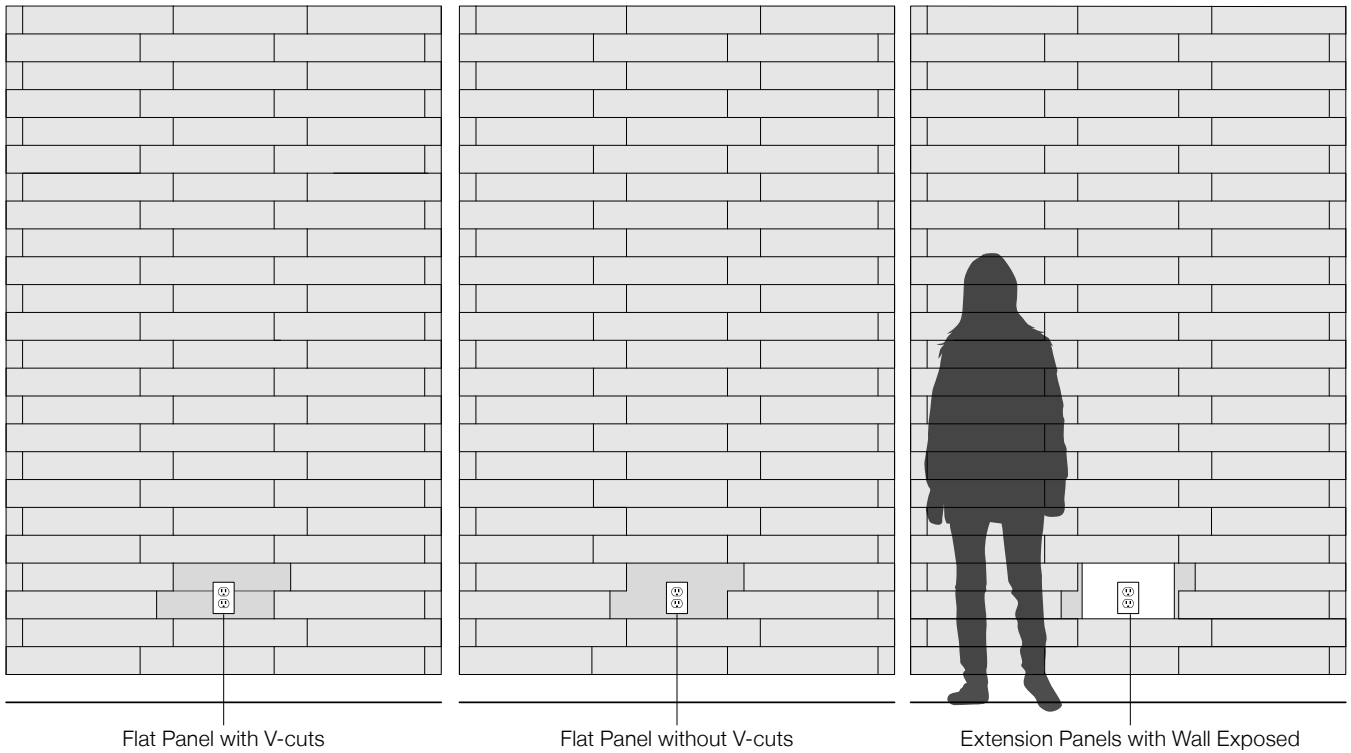

– Bernd Benninghoff, designer of Crossover

**Exploded Axonometric**  
 One Distinct Panel in Standard Pattern

**Horizontal Pattern** with Optional Extension Panels

**Vertical Pattern** with Optional Extension Panels

**Device Cut-out Options**

Standard Crossover panels cannot be cut or field-trimmed due to the three-dimensional design. To accommodate electrical device cut-outs, one of the panel options above must be specified and any cut-outs for devices made by the installer in the field.