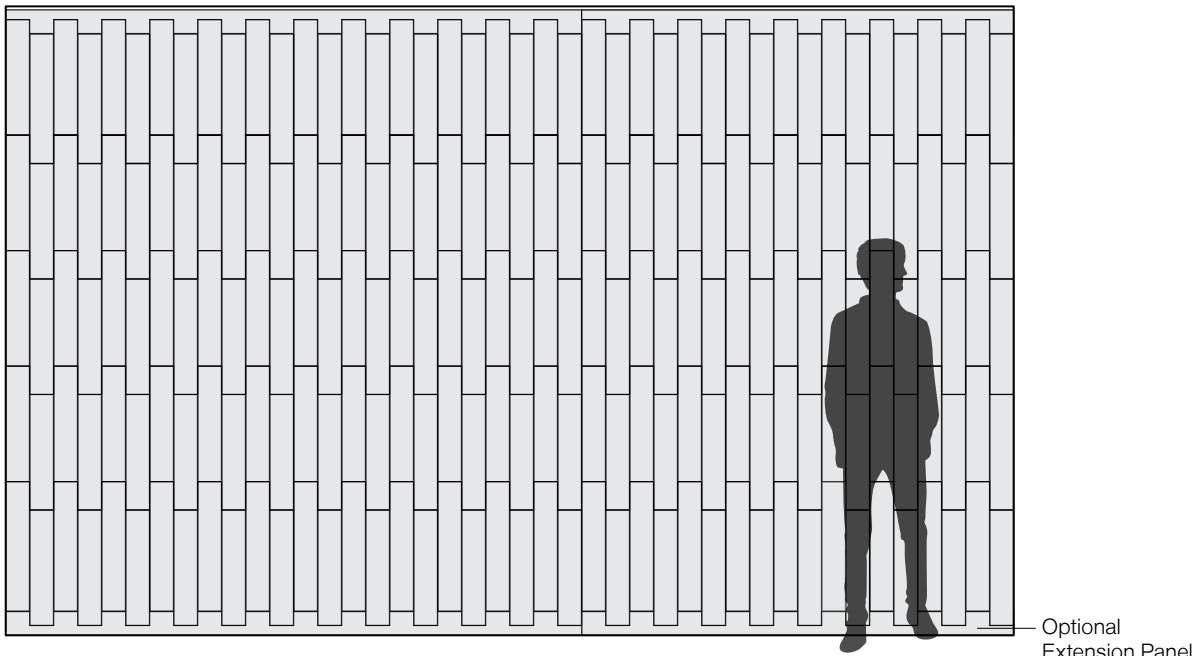

# Crossover

Acoustic Wall System

filzfelt •

Crossover leaves  
other acoustic wall  
systems flat.

Crossover elevates the traditional acoustic wallcovering with three-dimensional patterning. This collection inspired by building facades on a road trip through the Swiss Alps features over ninety colors of wool felt on two colors of acoustic substrate. The system ships complete with standard Z-Clips for easy hanging in no time flat.

Crossover was designed by Bernd Benninghoff, a furniture designer and interior architect based in Mainz, Germany.

"I often cross paths with buildings that are intricately designed on the outside, only to be rather mundane and monochromatic on the inside. With Facade, Gap, and Crossover, I was interested in transferring textures, lines, and three-dimensional depth from the outside of these buildings, to the inside."

– Bernd Benninghoff, designer of Crossover

**Exploded Axonometric**  
 One Distinct Panel in Standard Pattern

**Horizontal Pattern** with Optional Extension Panels

**Vertical Pattern** with Optional Extension Panels