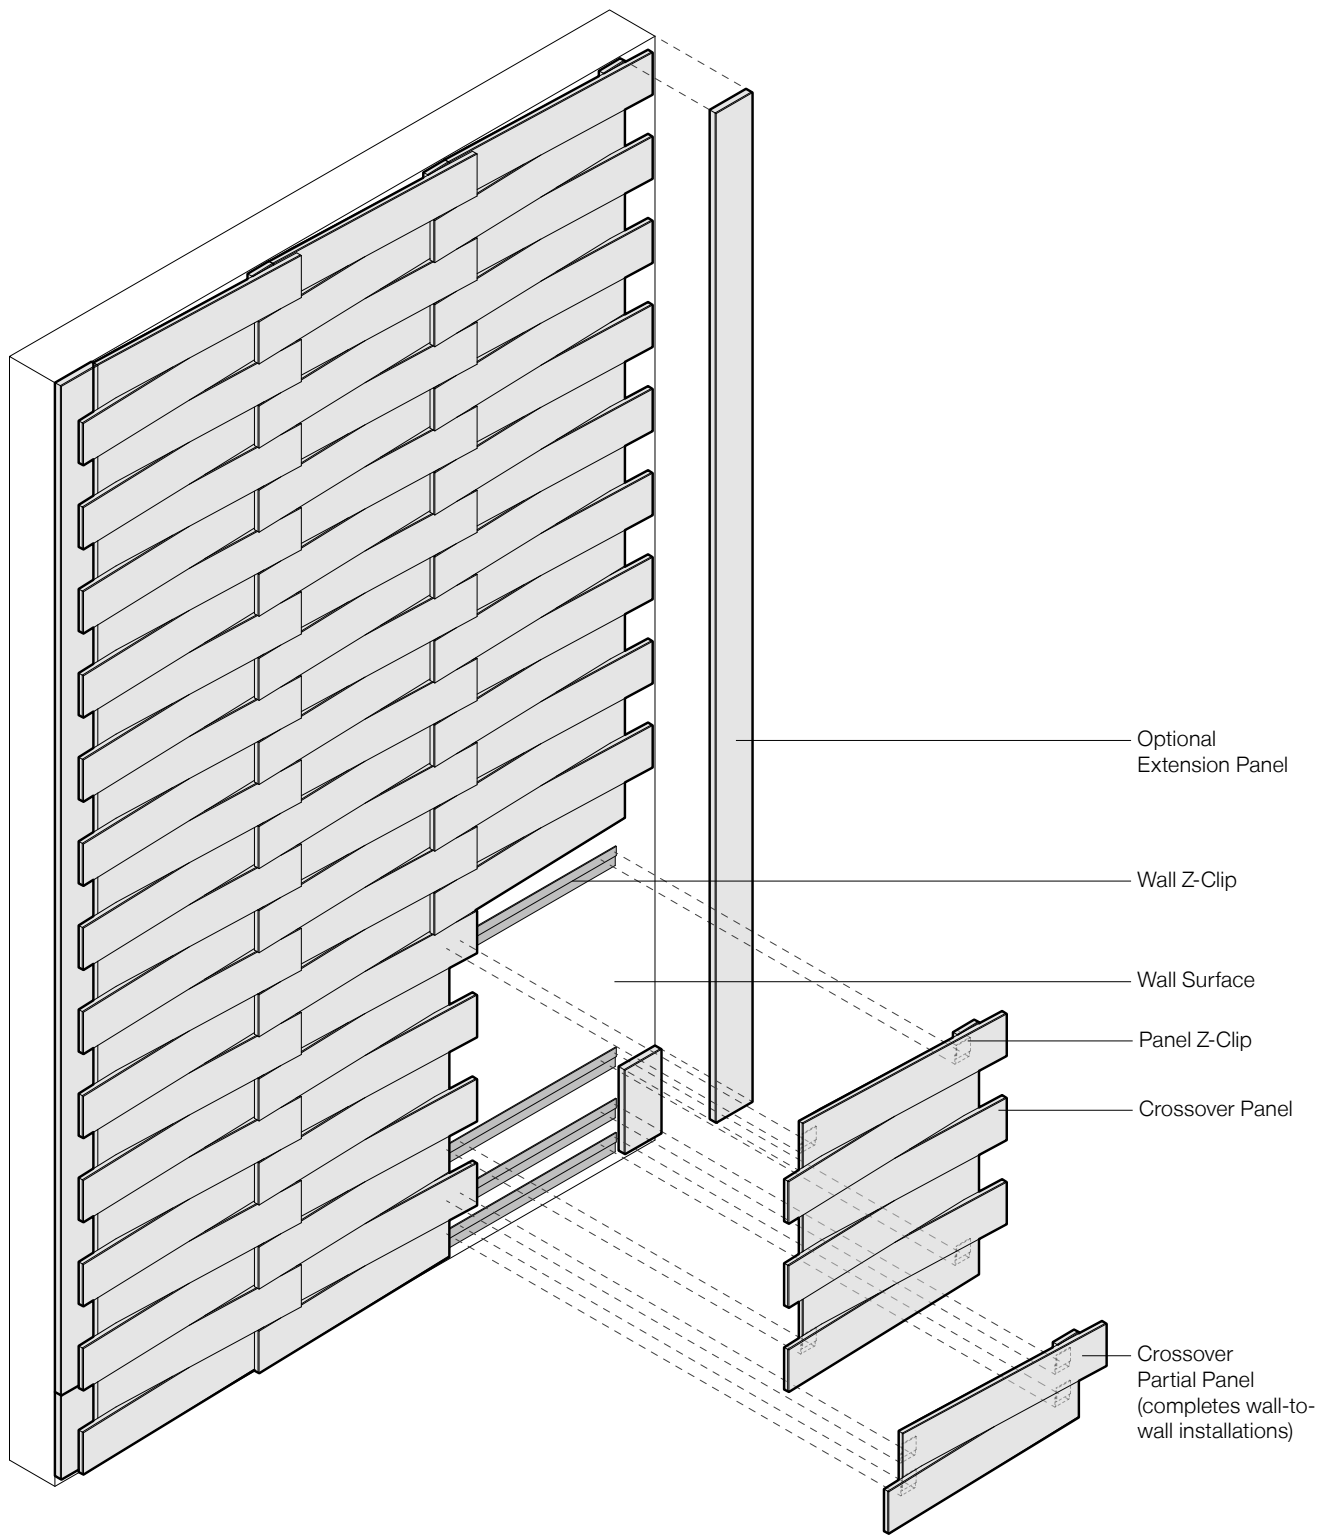

# Crossover

Acoustic Wall System

filzfelt •

Crossover leaves  
other acoustic wall  
systems flat.

Crossover elevates the traditional acoustic wallcovering with three-dimensional patterning. This collection inspired by building facades on a road trip through the Swiss Alps features over ninety colors of wool felt on two colors of acoustic substrate. The system ships complete with standard Z-Clips for easy hanging in no time flat.

Crossover was designed by Bernd Benninghoff, a furniture designer and interior architect based in Mainz, Germany.

"I often cross paths with buildings that are intricately designed on the outside, only to be rather mundane and monochromatic on the inside. With Facade, Gap, and Crossover, I was interested in transferring textures, lines, and three-dimensional depth from the outside of these buildings, to the inside."

– Bernd Benninghoff, designer of Crossover

**Exploded Axonometric**  
 One Distinct Panel in Standard Pattern

**Horizontal Pattern** with Optional Extension Panels

**Vertical Pattern** with Optional Extension Panels