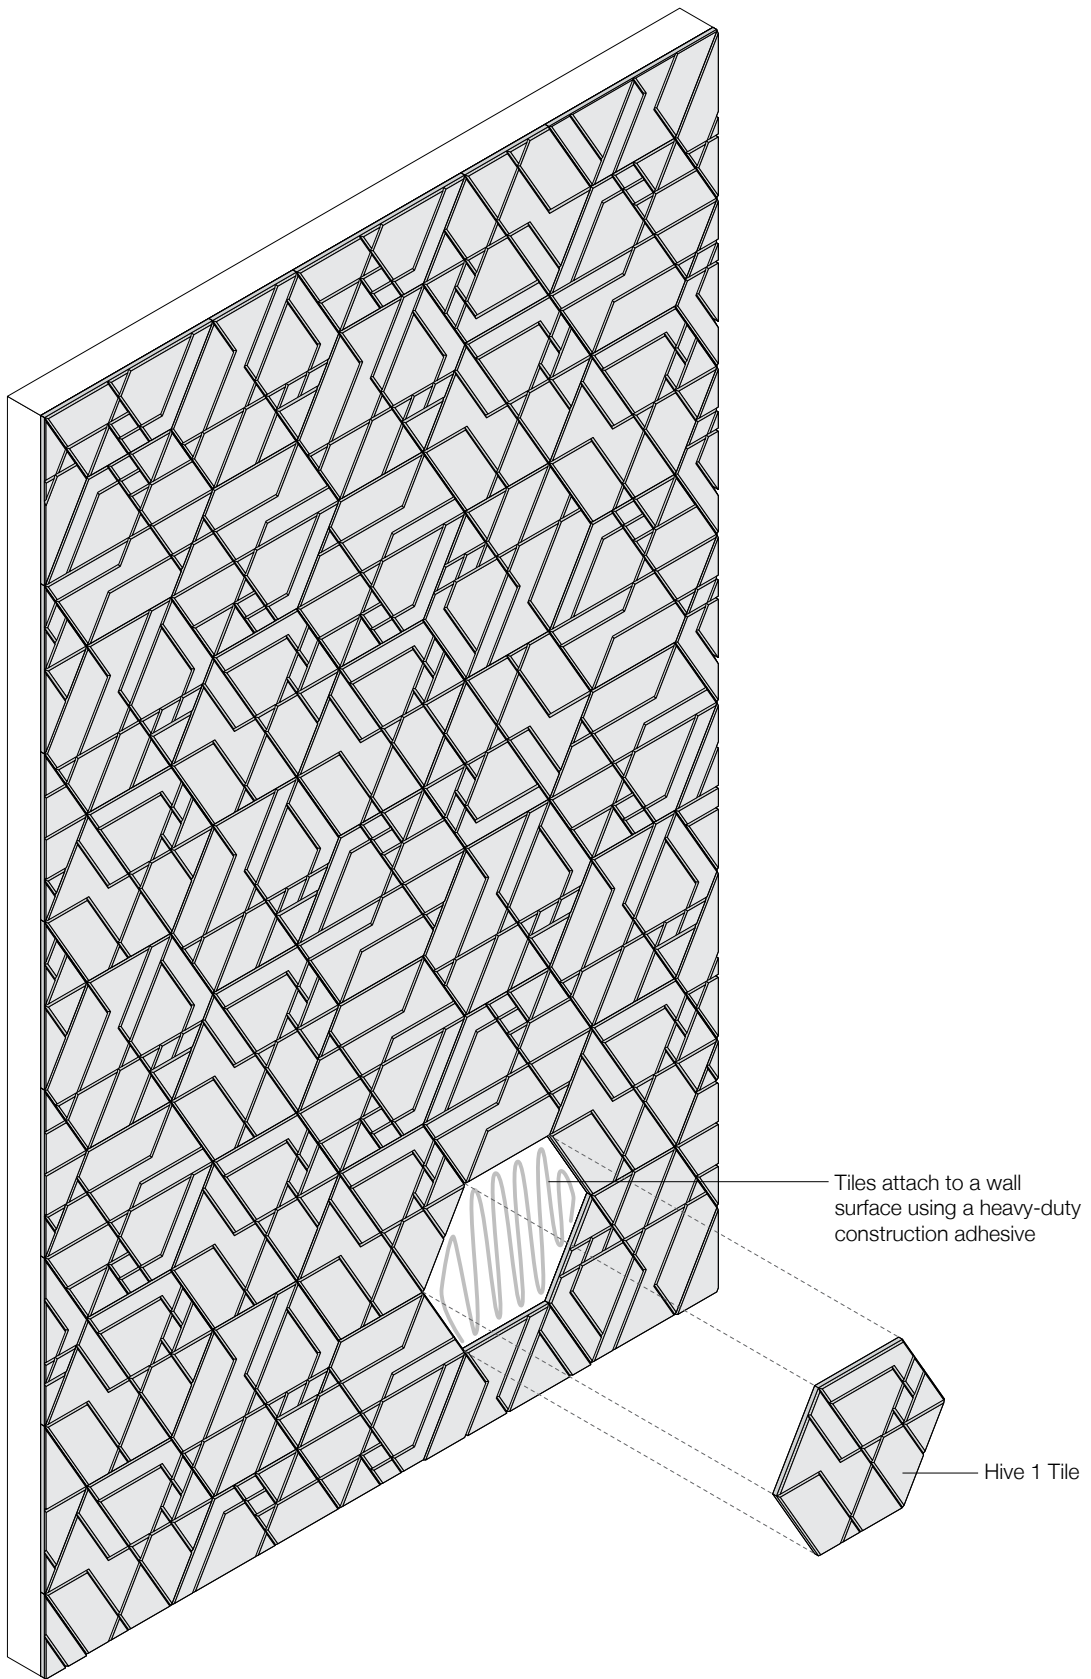

Exploded Axonometric