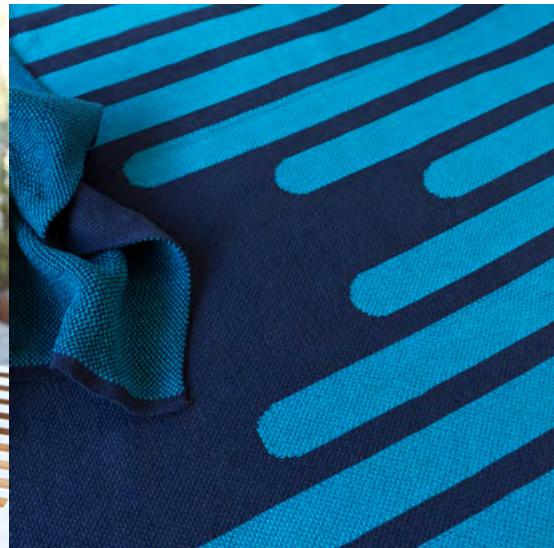

Matrix Hanging Panel

Space Divider

filzfelt •

Matrix puts privacy right where you want it.

The Matrix Hanging Panel pattern of circles gradually transition from highly perforated to solid. Light passes through the top of panel but allows for privacy below, making it great partition for an office or informal meeting area. Need more opacity at the top? Flip the pattern to have sightlines at the floor and privacy at the ceiling. The softness, thickness, and density of 100% Wool Design Felt allow these no-nonsense panels to be cut with intricate patterning and hang freely without fraying or additional support. This modern screening system provides varied degrees of privacy and enables flexible space division with visual and acoustic separation to boot.

Matrix Hanging Panel was designed by Kelly Harris Smith, a textile and product designer specializing in natural, sustainable, and recycled materials.

"I find inspiration almost everywhere I go. Whether it's the color of the sky at a particular moment, the texture of a manhole cover or the patterning on a facade, I'm constantly recording. Depending on the type of project, I photograph, sketch, collage and even stitch my ideas before moving to conceptual drawings."