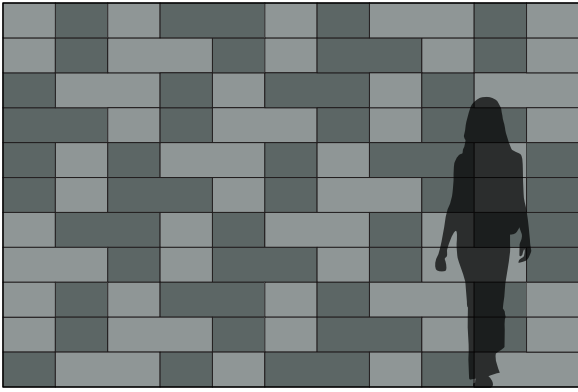

Rectangle Block

Acoustic Wall Tile

Rectangle Block is
basic but not boring.

The seemingly simple rectangle is boring no more thanks to two standard sizes that assemble to form elaborate mosaics. Rectangle Block is available in over ninety colors of 100% Wool Design Felt mounted to a high-performing acoustic substrate with standard or chamfered edges. The modular tiles install easily with heavy-duty construction adhesive while providing sound absorption and natural texture. Want to mix things up a bit? Combine with Square Block and Triangle 90 Block.

Standard Edge

Chamfered Edge

Exploded Axonometric

2-Color Pattern
Code: FF-AK-BLRE-001

3-Color Pattern
Code: FF-AK-BLRE-002

4-Color Pattern 1
Code: FF-AK-BLRE-003

4-Color Pattern 2
Code: FF-AK-BLRE-004

4-Color Pattern with Square Block and Triangle 90 Block
Code: FF-AK-BLRE-005