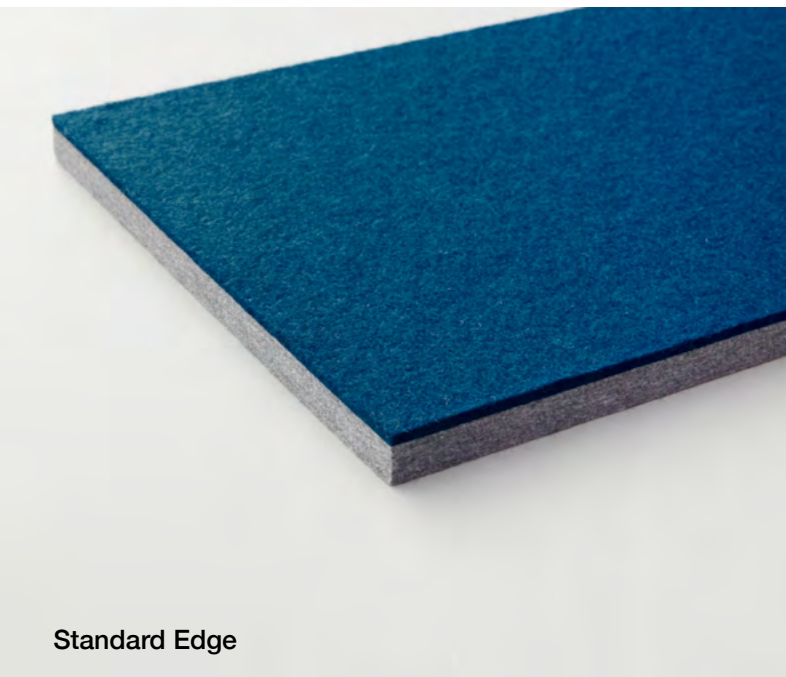

Rectangle Block

Acoustic Wall Tile

Rectangle Block is
basic but not boring.

The seemingly simple rectangle is boring no more thanks to two standard sizes that assemble to form elaborate mosaics. Rectangle Block is available in over ninety colors of 100% Wool Design Felt mounted to a high-performing acoustic substrate with standard or chamfered edges. The modular tiles install easily with heavy-duty construction adhesive while providing sound absorption and natural texture. Want to mix things up a bit? Combine with Square Block and Triangle 90 Block.