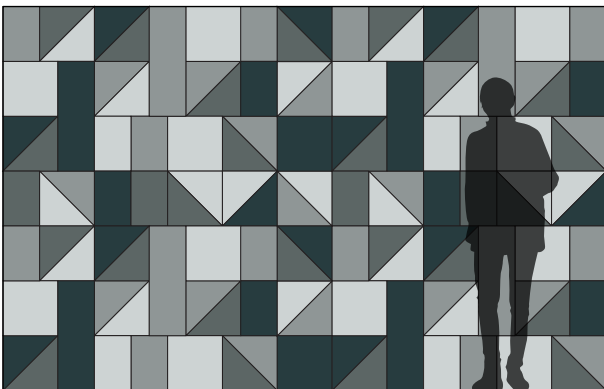

Rectangle Block

Acoustic Wall Tile

Rectangle Block is
basic but not boring.

The seemingly simple rectangle is boring no more thanks to two standard sizes that assemble to form elaborate mosaics. Rectangle Block is available in over ninety colors of 100% Wool Design Felt mounted to a high-performing acoustic substrate with standard or chamfered edges. The modular tiles install easily with heavy-duty construction adhesive while providing sound absorption and natural texture. Want to mix things up a bit? Combine with Square Block and Triangle 90 Block.

Standard Edge

Chamfered Edge

Exploded Axonometric

2-Color Pattern
Code: FF-AK-BLRE-001

3-Color Pattern
Code: FF-AK-BLRE-002

4-Color Pattern 1
Code: FF-AK-BLRE-003

4-Color Pattern 2
Code: FF-AK-BLRE-004

4-Color Pattern with Square Block and Triangle 90 Block
Code: FF-AK-BLRE-005