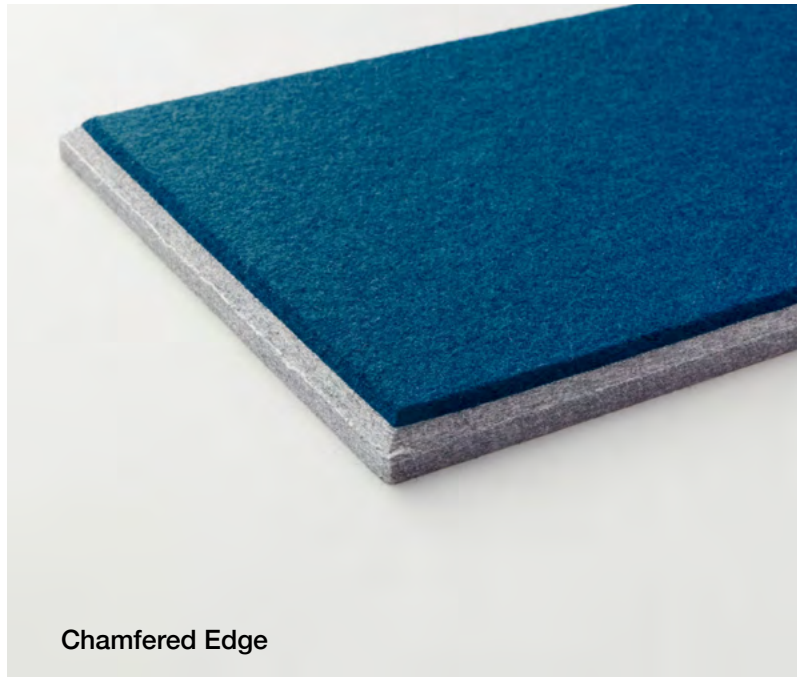

Chamfered Edge