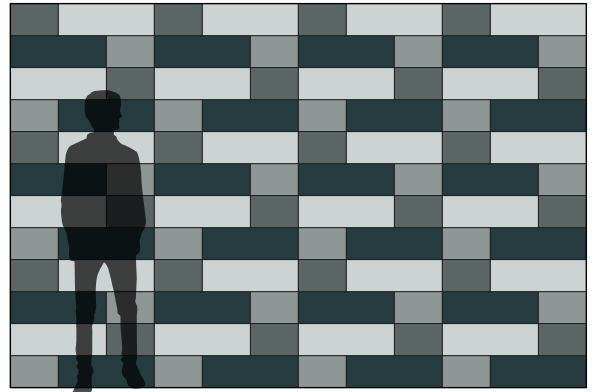

Rectangle Block

Acoustic Wall Tile

Rectangle Block is
basic but not boring.

The seemingly simple rectangle is boring no more thanks to two standard sizes that assemble to form elaborate mosaics. Rectangle Block is available in over ninety colors of 100% Wool Design Felt mounted to a high-performing acoustic substrate with standard or chamfered edges. The modular tiles install easily with heavy-duty construction adhesive while providing sound absorption and natural texture. Want to mix things up a bit? Combine with Square Block and Triangle 90 Block.

Standard Edge

Chamfered Edge

Exploded Axonometric

2-Color Pattern
Code: FF-AK-BLRE-001

3-Color Pattern
Code: FF-AK-BLRE-002

4-Color Pattern 1
Code: FF-AK-BLRE-003

4-Color Pattern 2
Code: FF-AK-BLRE-004

4-Color Pattern with Square Block and Triangle 90 Block
Code: FF-AK-BLRE-005