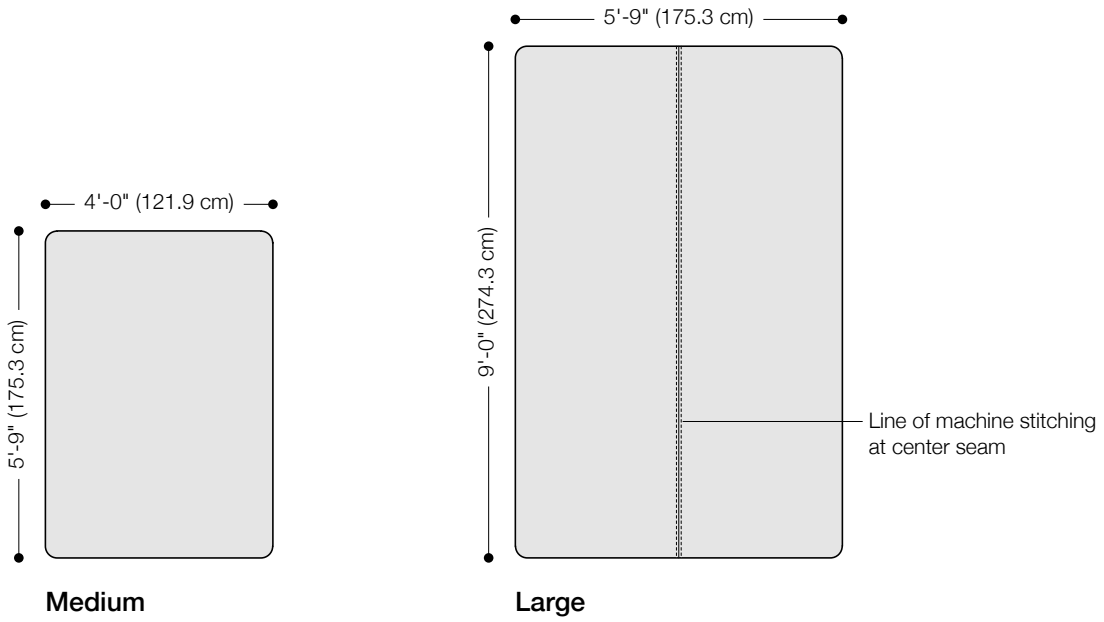

Rectangle Floor Mat with Custom Hand Stitching

Machine Stitching in Grey Nylon Thread

<b>Product</b>	Rectangle Floor Mat
<b>Content</b>	100% Wool Design Felt + Nylon thread (Large + X-Large sizes only)
<b>Sizes</b>	Medium: 4'-0" x 5'-9" (121.9 x 175.3 cm) Large: 5'-9" x 9'-0" (175.3 x 274.3 cm) X-Large: 9'-0" x 11'-6" (274.3 x 350.5 cm)
<b>Thickness</b>	3/16 in (5 mm)
<b>Stitching</b>	Large + X-Large sizes include a machine-stitched seam down the middle in grey nylon thread
<b>Backing Option</b>	Eco Rug Pad
<b>Custom</b>	Custom sizes and shapes, hand and machine stitching, backing
<b>Durability</b>	Light contract or residential
<b>Lead Time</b>	Made to order and certain lead times will apply
<b>Maintenance</b>	Vacuum occasionally to remove general air-borne debris. Should soiling occur, spot clean with mild soap and lukewarm water. Avoid aggressive rubbing as this can continue the felting process and change the surface appearance of the felt. Refer to 100% Wool Design Felt Maintenance + Cleaning for detailed care instructions.
<b>Variation</b>	Wool felt is a natural material and color variation and inclusions of natural fiber on the surface are evidence of the 100% natural origin of the material. Product color is only indicative, as it is not possible to assure consistency of color in a natural product due to the natural color of raw wool and absorption of dyes. Color matching cannot be guaranteed on shipments and variation will be more pronounced beyond the normal commercial range. FilzFelt floor coverings are made from natural materials and may incorporate hand craftsmanship. Therefore slight irregularity may occur and sizes can vary and change up to ±5%. Please note that slight shedding of wool fibers is normal and not indicative of any defect. These loosened fibers are easily vacuumed away and will decrease over time.
<b>Environmental</b>	100% biodegradable/compostable, contains no formaldehyde, 100% VOC free, no chemical irritants, and free of harmful substances Contributes to LEED® Download Declare Label Living Building Challenge Criteria Compliant Oeko-Tex Standard 100 Certified Product Class II (100% Wool Design Felt) Meets VOC test limits for the CDPH v1.2 method
<b>Colorfastness to Light</b>	Class 4–5 (40 hours)
<b>Colorfastness to Crocking</b>	Class 3–4 (wet), Class 4–5 (dry)
<b>Flammability</b>	ASTM E648: Class 1 (untreated) Euroclass EN 13501-1: Bfl-s1-d1 (untreated)