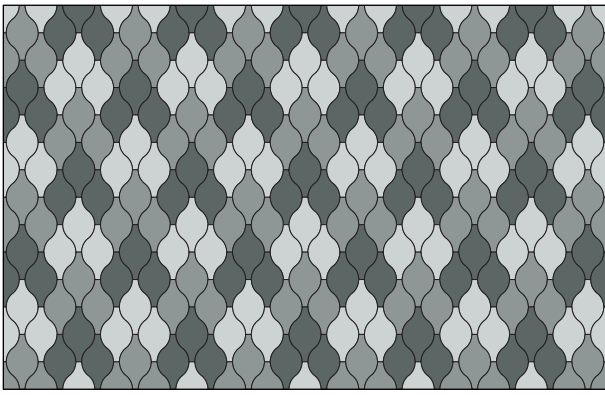

Spindle Block

Acoustic Wall Tile

filzfelt •

Spindle Block keeps things bobbin' along.

Based on Eva Zeisel's 'Bellybutton' Space Dividers designed in 1958 for Mancioni in Montelupo, Italy, the sculptural acoustic tiles create a repetition of curved forms are evocative of the whimsical screen. Available in over ninety colors of 100% Wool Design Felt mounted to a high-performing acoustic substrate, the modular tiles install easily with heavy-duty construction adhesive while providing sound absorption and natural texture.

– Eva Zeisel, designer of Spindle Block

Exploded Axonometric

2-Color Pattern
Code: FF-EZ-SPIN-001

3-Color Pattern 1
Code: FF-EZ-SPIN-002

3-Color Pattern 2
Code: FF-EZ-SPIN-003

4-Color Pattern
Code: FF-EZ-SPIN-004