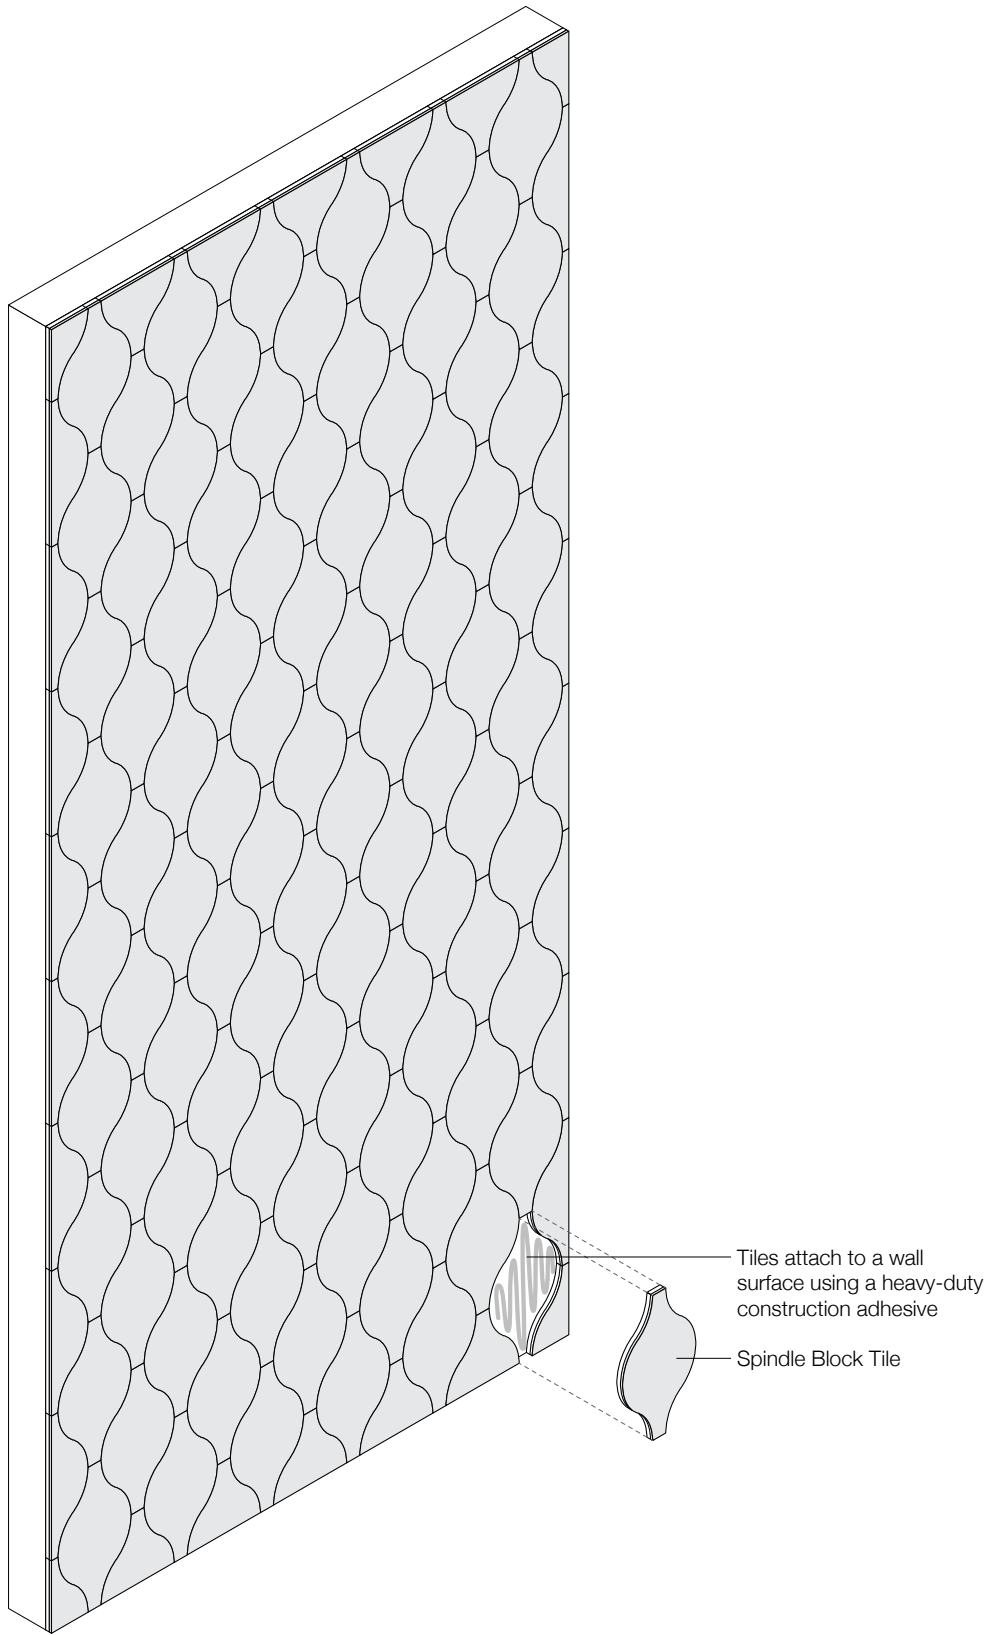

Spindle Block

Acoustic Wall Tile

filzfelt •

Spindle Block keeps things bobbin' along.

Based on Eva Zeisel's 'Bellybutton' Space Dividers designed in 1958 for Mancioni in Montelupo, Italy, the sculptural acoustic tiles create a repetition of curved forms are evocative of the whimsical screen. Available in over ninety colors of 100% Wool Design Felt mounted to a high-performing acoustic substrate, the modular tiles install easily with heavy-duty construction adhesive while providing sound absorption and natural texture.

Spindle Block was designed by Eva Zeisel, a modernist ceramicist, designer, and "a maker of useful things."

"To describe our profession as designers, we are actually concerned with the playful search for beauty. The word 'playful' is a necessary aspect of our work because one of our problems is that we have to make and produce lovely things all throughout life. Playful is therefore an important part of our quality as designers."

– Eva Zeisel, designer of Spindle Block

Exploded Axonometric

2-Color Pattern
Code: FF-EZ-SPIN-001

3-Color Pattern 1
Code: FF-EZ-SPIN-002

3-Color Pattern 2
Code: FF-EZ-SPIN-003

4-Color Pattern
Code: FF-EZ-SPIN-004