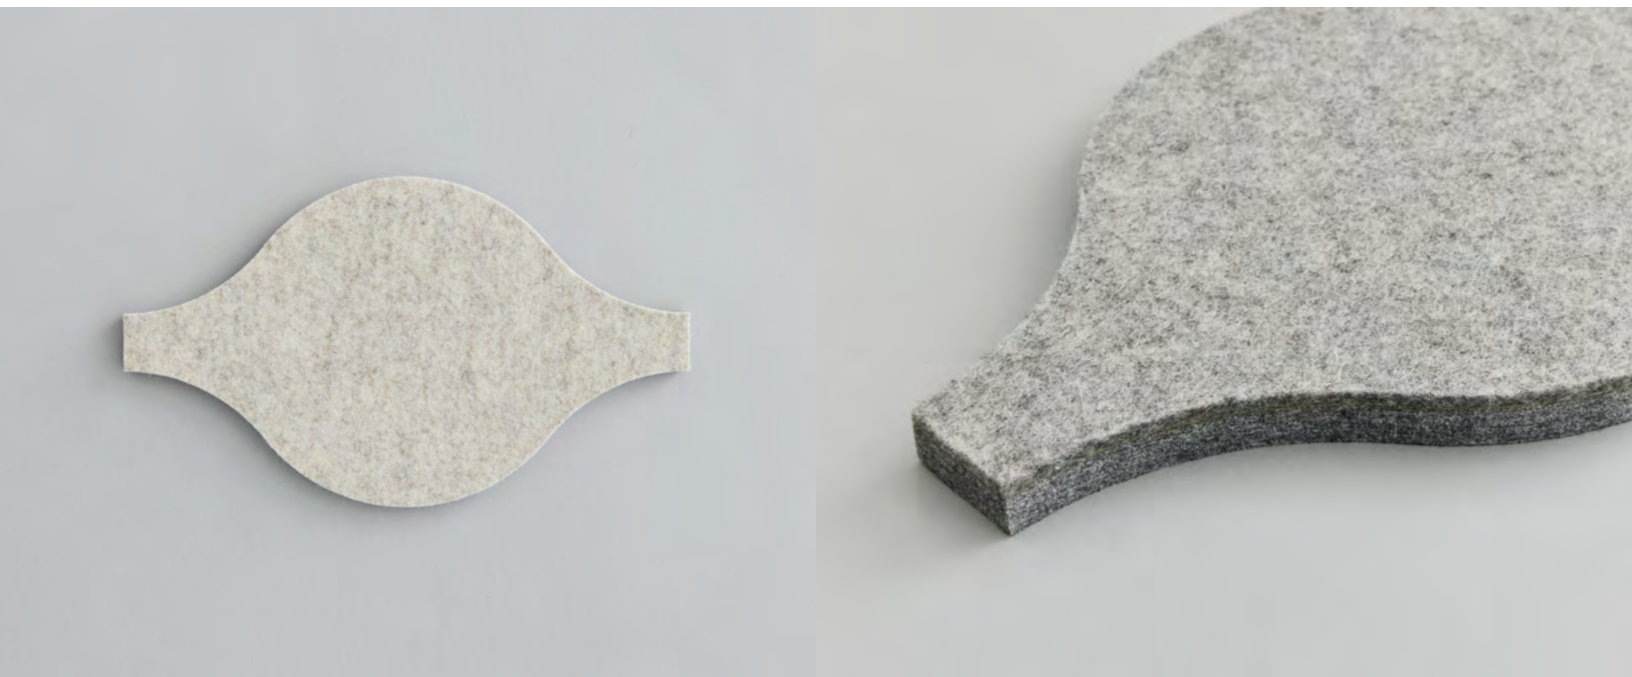

Spindle Block

Acoustic Wall Tile

filzfelt •

Spindle Block keeps things bobbin' along.

Based on Eva Zeisel's 'Bellybutton' Space Dividers designed in 1958 for Mancioni in Montelupo, Italy, the sculptural acoustic tiles create a repetition of curved forms are evocative of the whimsical screen. Available in over ninety colors of 100% Wool Design Felt mounted to a high-performing acoustic substrate, the modular tiles install easily with heavy-duty construction adhesive while providing sound absorption and natural texture.

Spindle Block was designed by Eva Zeisel, a modernist ceramicist, designer, and "a maker of useful things."

"To describe our profession as designers, we are actually concerned with the playful search for beauty. The word 'playful' is a necessary aspect of our work because one of our problems is that we have to make and produce lovely things all throughout life. Playful is therefore an important part of our quality as designers."