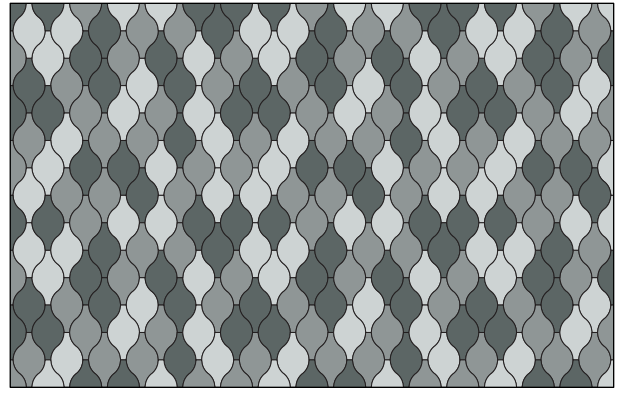

3-Color Pattern 1
Code: FF-EZ-SPIN-002