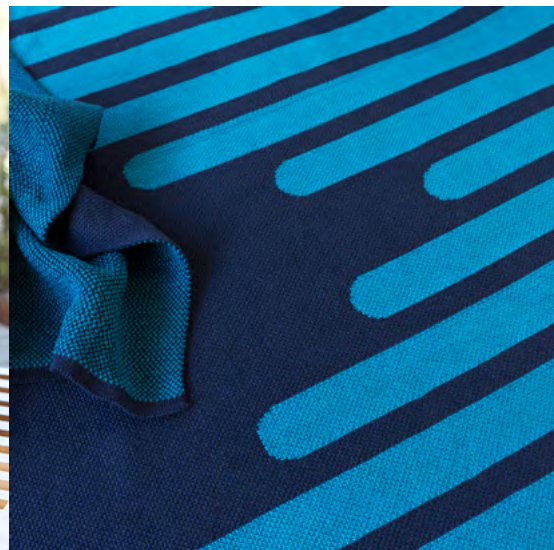

The image shows a blue felt hanging panel with a repeating star pattern. The stars are interconnected, creating a lattice-like structure. The background is a light gray color.

Star Hanging Panel

Space Divider

Star gets caught
between ancient
and contemporary.

Inspired by traditional screens in Morocco, Star is a modern take on this ancient patterning that filters harsh light into stunning shadow. This pattern is a nod to the ancient history of this natural textile. The softness, thickness, and density of 100% Wool Design Felt allow these no-nonsense panels to be cut with intricate patterning and hang freely without fraying or additional support. This modern screening system provides varied degrees of privacy and enables flexible space division with visual and acoustic separation to boot.

Star Hanging Panel was designed by Kelly Harris Smith, a textile and product designer specializing in natural, sustainable and recycled materials.

"I find inspiration almost everywhere I go. Whether it's the color of the sky at a particular moment, the texture of a manhole cover or the patterning on a facade, I'm constantly recording. Depending on the type of project, I photograph, sketch, collage and even stitch my ideas before moving to conceptual drawings."