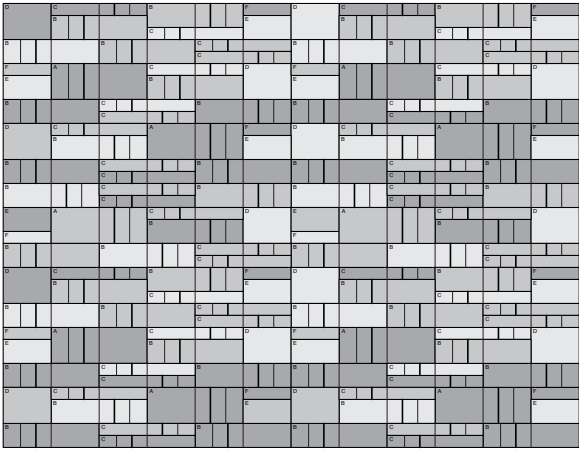

Tac-Tile

Acoustic Wall Tile

filzfelt •

Tac-Tile gets to the point.

Tac-Tile is a strikingly dimensional, acoustic wall system. The six modules combine in one standard pattern but choose up to four colors per wall to make an installation that's anything but ordinary. Plus, with an NRC of 0.60, the graphic patterning masks sound-absorbing superpowers and the direct glue tiles install without any muss or fuss.

Tac-Tile was designed by Bernd Benninghoff, a furniture designer and interior architect based in Mainz, Germany.

“My goal is to develop products that are easy to manufacture and to install – but at the same time generate a strong three-dimensional surface that creates a warm atmosphere and plays with light and shadow.”

– Bernd Benninghoff, designer of Tac-Tile

Exploded Axonometric

2-Color Pattern 1
Code: FF-TACTIL-001

3-Color Pattern 1
Code: FF-TACTIL-002

3-Color Pattern 2
Code: FF-TACTIL-003

3-Color Pattern 3
Code: FF-TACTIL-004