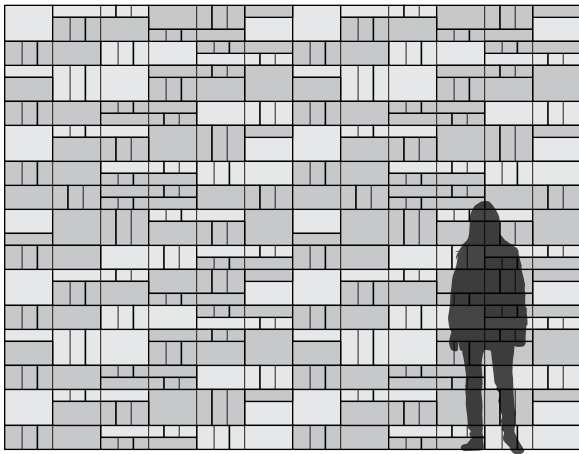

Tac-Tile

Acoustic Wall Tile

filzfelt •

Tac-Tile gets to the point.

Tac-Tile is a strikingly dimensional, acoustic wall system. The six modules combine in one standard pattern but choose up to four colors per wall to make an installation that's anything but ordinary. Plus, with an NRC of 0.60, the graphic patterning masks sound-absorbing superpowers and the direct glue tiles install without any muss or fuss.

Tac-Tile was designed by Bernd Benninghoff, a furniture designer and interior architect based in Mainz, Germany.

“My goal is to develop products that are easy to manufacture and to install – but at the same time generate a strong three-dimensional surface that creates a warm atmosphere and plays with light and shadow.”

– Bernd Benninghoff, designer of Tac-Tile

Exploded Axonometric

2-Color Pattern 1
Code: FF-TACTIL-001

3-Color Pattern 1
Code: FF-TACTIL-002

3-Color Pattern 2
Code: FF-TACTIL-003

3-Color Pattern 3
Code: FF-TACTIL-004