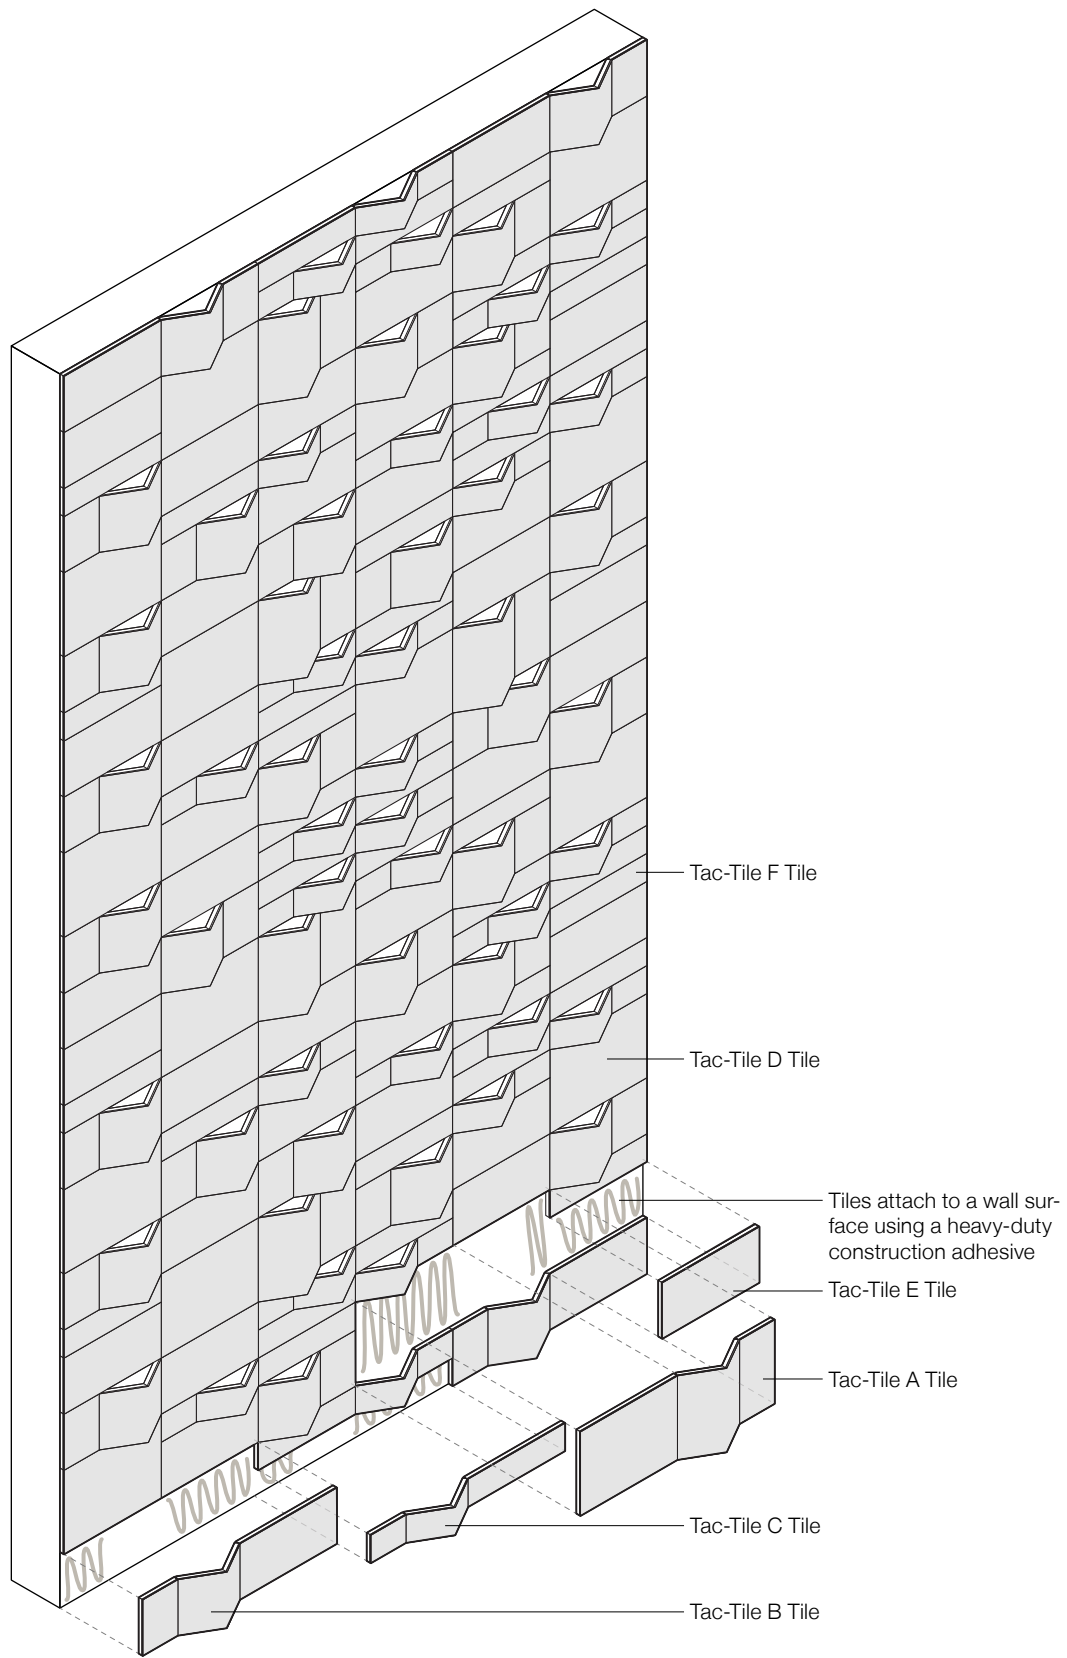

Tac-Tile

Acoustic Wall Tile

filzfelt •

Tac-Tile gets to the point.

Tac-Tile is a strikingly dimensional, acoustic wall system. The six modules combine in one standard pattern but choose up to four colors per wall to make an installation that's anything but ordinary. Plus, with an NRC of 0.60, the graphic patterning masks sound-absorbing superpowers and the direct glue tiles install without any muss or fuss.

– Bernd Benninghoff, designer of Tac-Tile

Exploded Axonometric

2-Color Pattern 1
Code: FF-TACTIL-001

3-Color Pattern 1
Code: FF-TACTIL-002

3-Color Pattern 2
Code: FF-TACTIL-003

3-Color Pattern 3
Code: FF-TACTIL-004