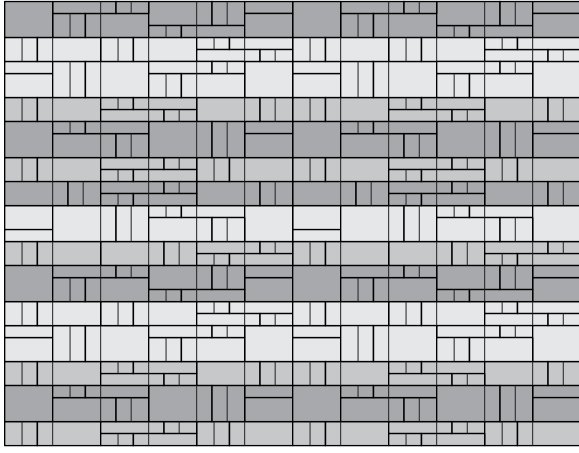

Tac-Tile

Acoustic Wall Tile

filzfelt •

Tac-Tile gets to the point.

Tac-Tile is a strikingly dimensional, acoustic wall system. The six modules combine in one standard pattern but choose up to four colors per wall to make an installation that's anything but ordinary. Plus, with an NRC of 0.60, the graphic patterning masks sound-absorbing superpowers and the direct glue tiles install without any muss or fuss.

– Bernd Benninghoff, designer of Tac-Tile

Exploded Axonometric

2-Color Pattern 1
Code: FF-TACTIL-001

3-Color Pattern 1
Code: FF-TACTIL-002

3-Color Pattern 2
Code: FF-TACTIL-003

3-Color Pattern 3
Code: FF-TACTIL-004