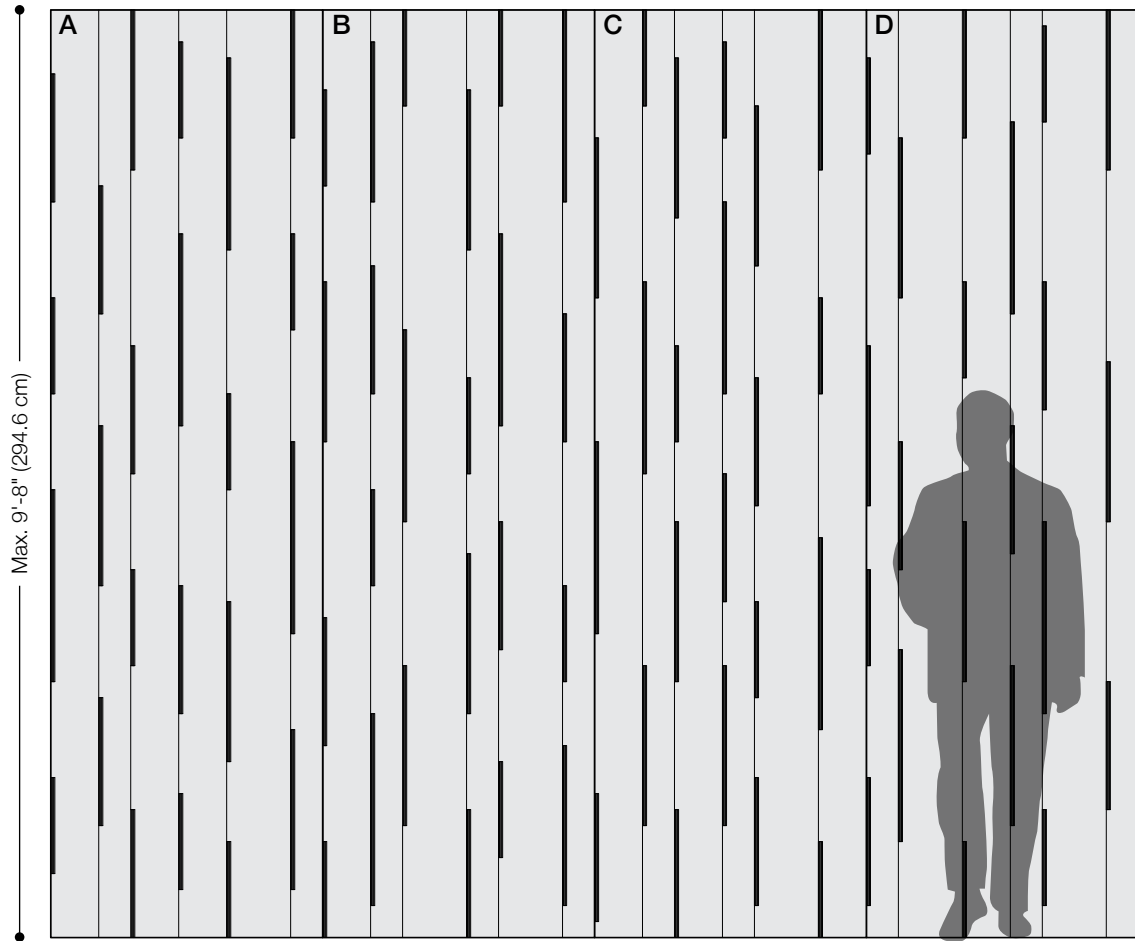

Vertical Bar

Acoustic Wall Panel

filzfelt •

Vertical Bar really raises the bar.

Vertical Bar features extra-long projecting bars of wool felt extending vertically. These seemingly simple bars feature three colors of felt selected from almost ninety colorways so the color combination possibilities go on and on. Finish the edges and floor with trim to match plus this clever acoustic panel system contributes to LEED and is 100% VOC free to boot.

Vertical Bar was designed by Submaterial, a design studio and manufacturer based in Albuquerque, New Mexico.

"With many of the surfaces and textures I explore, I believe I am striving to create a balance between simple geometries and complex natural systems. I have always been fascinated by the appearance of randomness, especially when it turns out to be driven by a complex and quite orderly set of rules."

– David Hamlin of Submaterial, designer of Vertical Bar

Exploded Axonometric
Four Distinct Panels in Standard Pattern

Standard Pattern

Four Distinct Panels in Standard Pattern

Repeat: ABCD | Repeat Width: 11'-4" (345.4 cm)