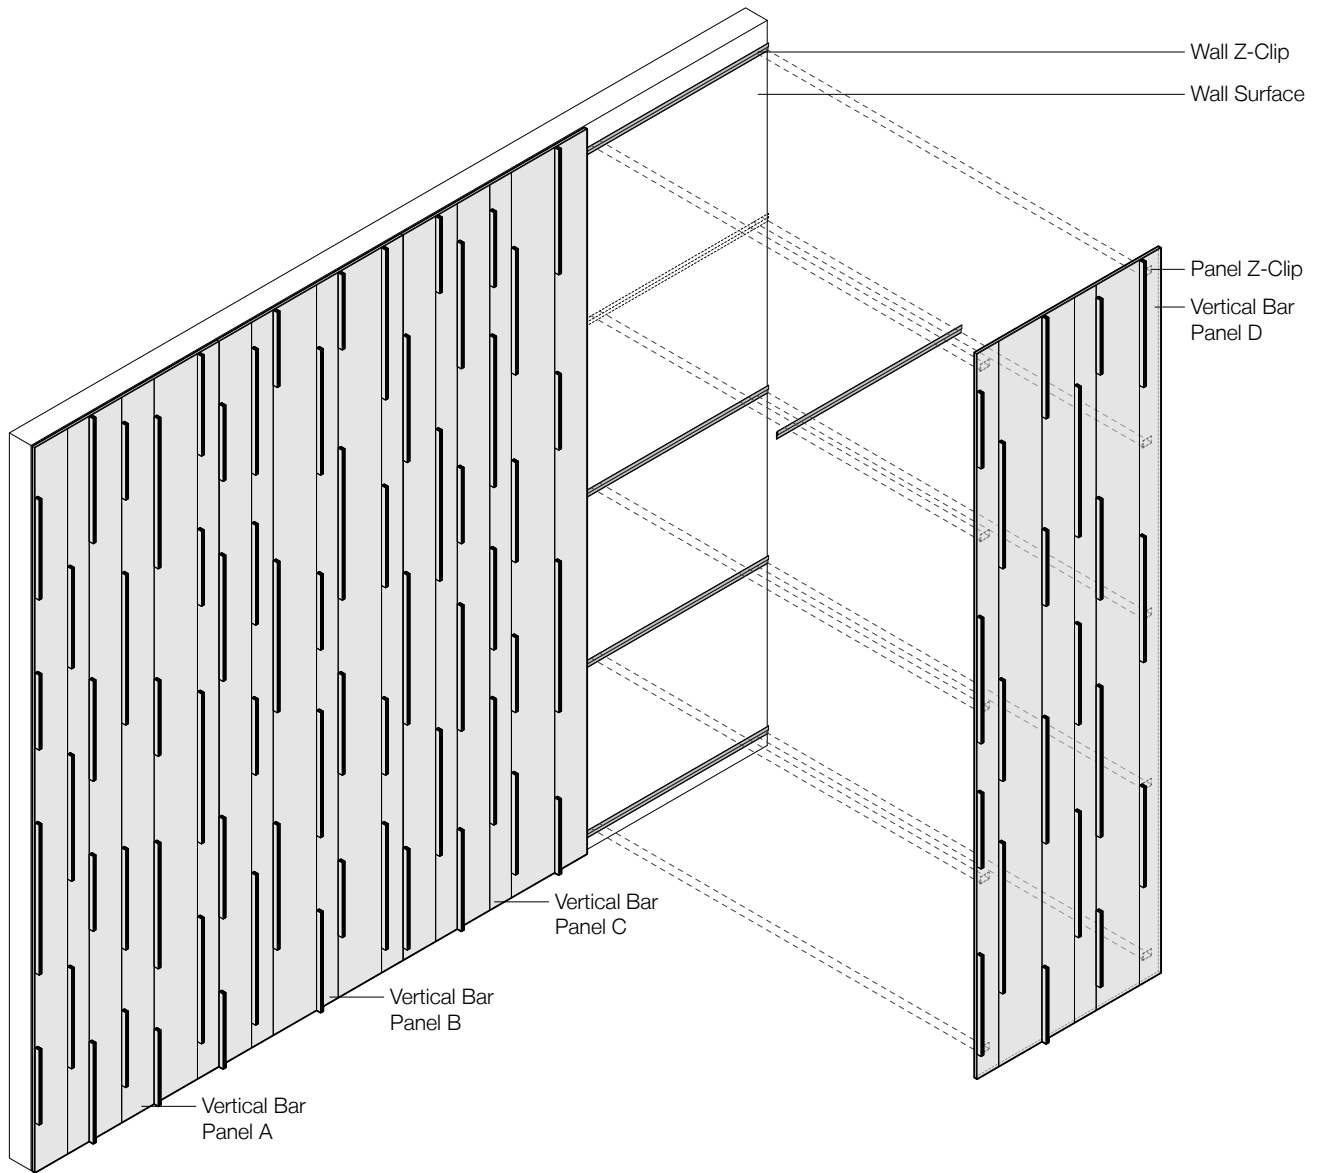

Vertical Bar

Acoustic Wall Panel

filzfelt •

Vertical Bar really raises the bar.

Vertical Bar features extra-long projecting bars of wool felt extending vertically. These seemingly simple bars feature three colors of felt selected from almost ninety colorways so the color combination possibilities go on and on. Finish the edges and floor with trim to match plus this clever acoustic panel system contributes to LEED and is 100% VOC free to boot.

Vertical Bar was designed by Submaterial, a design studio and manufacturer based in Albuquerque, New Mexico.

"With many of the surfaces and textures I explore, I believe I am striving to create a balance between simple geometries and complex natural systems. I have always been fascinated by the appearance of randomness, especially when it turns out to be driven by a complex and quite orderly set of rules."

– David Hamlin of Submaterial, designer of Vertical Bar

Exploded Axonometric
Four Distinct Panels in Standard Pattern

Standard Pattern

Four Distinct Panels in Standard Pattern

Repeat: ABCD | Repeat Width: 11'-4" (345.4 cm)