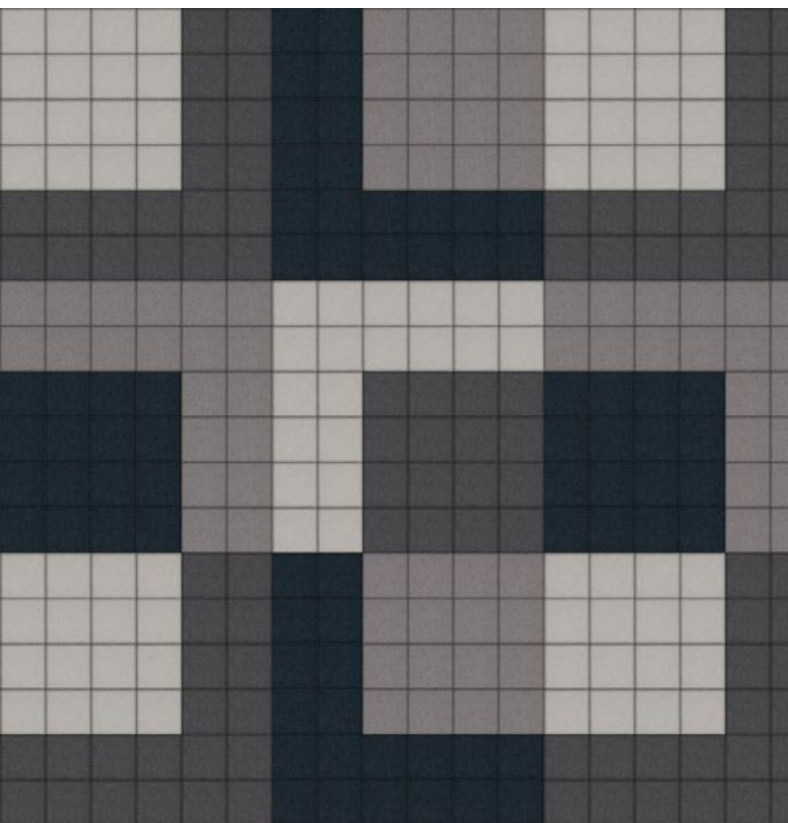

Waffle Suggested Colorway 009

Color 1: 428 Silber, Color 2: 423 Hellgrau, Color 3: 425 Taubengrau, Color 4: 446 Kohle