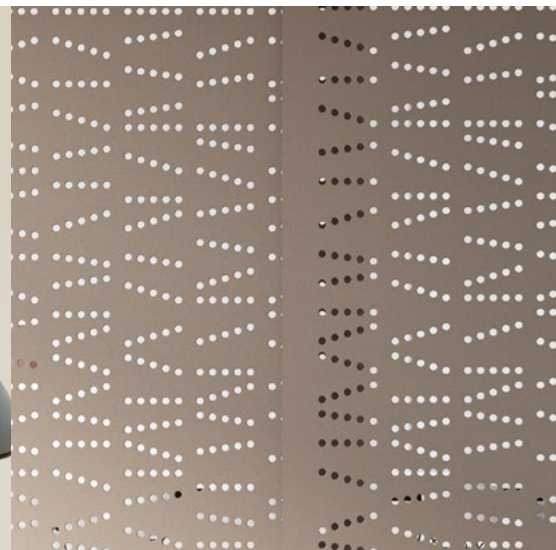

Waffle

Acoustic Wall Tile

filzfelt •

Waffle thinks
outside the box on
sound absorption.

Inspired by traditional textile design, Waffle playfully combines color in a seamless pattern that lowers the volume and amps up the visual interest. Combine up to four colors from over ninety standard colorways for a completely custom aesthetic that's easy to install.

Waffle was designed by Kelly Harris Smith, a textile and product designer who specializes in natural, sustainable, and recycled materials.

"I find inspiration almost everywhere I go. Whether it's the color of the sky at a particular moment, the texture of a manhole cover or the patterning on a facade, I'm constantly recording. Depending on the type of project, I photograph, sketch, collage and even stitch my ideas before moving to conceptual drawings."

– Kelly Harris Smith, designer of Waffle

Exploded Axonometric

Standard Pattern

Standard Tiles

Four Modules in Standard Pattern

Suggested Colorways

Waffle is customizable in over ninety colors of 100% Wool Design Felt. The following pages include suggested colorways to serve as a source for inspiration. Use the key below to identify the position of a color in each colorway. We recommend referencing physical samples when making final color selections.

Have your own ideas? Head to the **Design Tool** to build your own unique wall and select from over ninety colors.

Waffle Suggested Colorway 001
(See rendering on page 2)

● 1'-0" (30.5 cm) ● ● 1'-0" (30.5 cm) ●