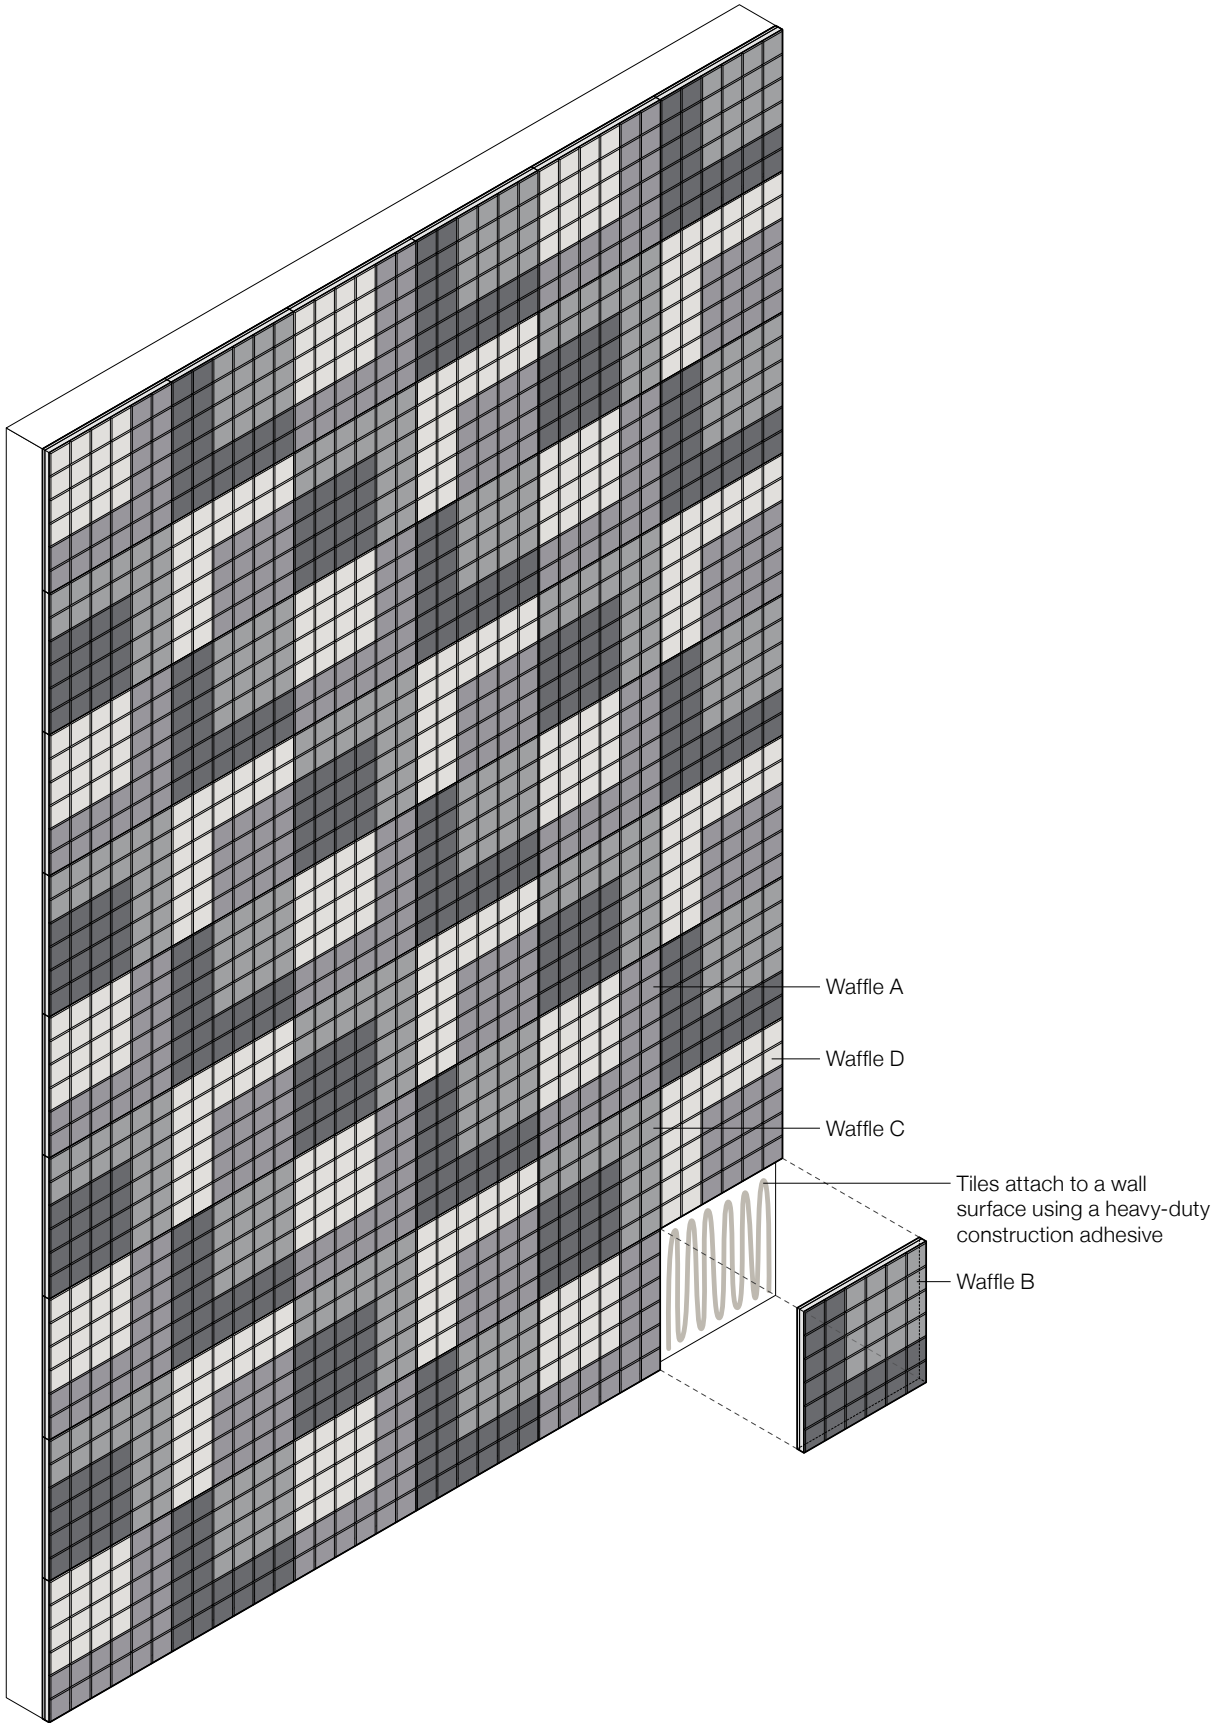

Waffle

Acoustic Wall Tile

filzfelt •

Waffle thinks
outside the box on
sound absorption.

Inspired by traditional textile design, Waffle playfully combines color in a seamless pattern that lowers the volume and amps up the visual interest. Combine up to four colors from over ninety standard colorways for a completely custom aesthetic that's easy to install.

– Kelly Harris Smith, designer of Waffle

Exploded Axonometric

Standard Pattern

Standard Tiles

Four Modules in Standard Pattern

Suggested Colorways

Waffle is customizable in over ninety colors of 100% Wool Design Felt. The following pages include suggested colorways to serve as a source for inspiration. Use the key below to identify the position of a color in each colorway. We recommend referencing physical samples when making final color selections.