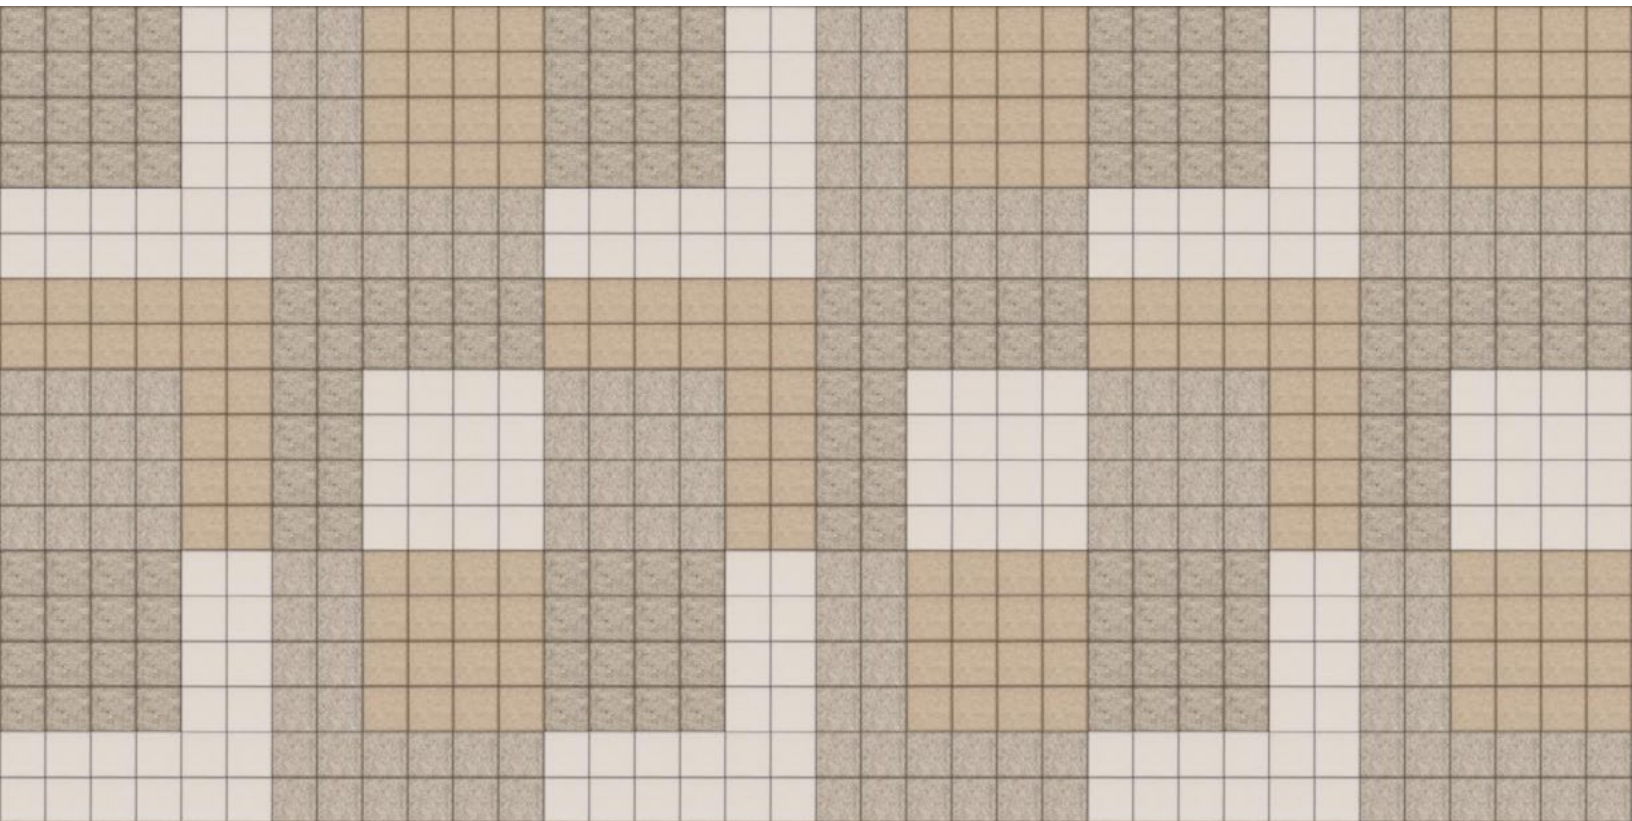

Waffle Suggested Colorway 008

Color 1: 160 Beige, Color 2: 481 Sandstein, Color 3: 100 Wollweiß, Color 4: 150 Weiß
(See photography on page 3.)