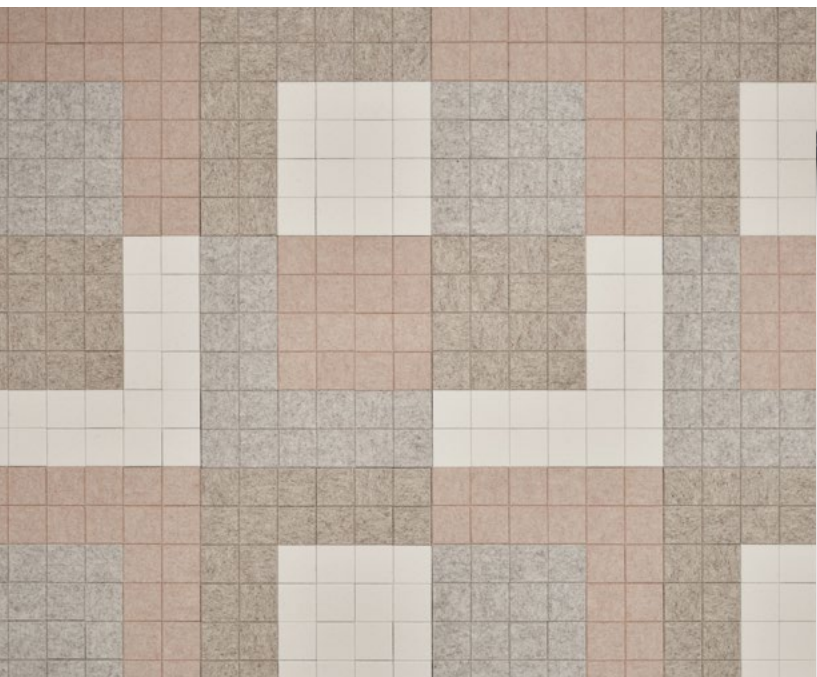

Waffle

Acoustic Wall Tile

filzfelt •

Waffle thinks
outside the box on
sound absorption.

Inspired by traditional textile design, Waffle playfully combines color in a seamless pattern that lowers the volume and amps up the visual interest. Combine up to four colors from over ninety standard colorways for a completely custom aesthetic that's easy to install.

Waffle was designed by Kelly Harris Smith, a textile and product designer who specializes in natural, sustainable, and recycled materials.

"I find inspiration almost everywhere I go. Whether it's the color of the sky at a particular moment, the texture of a manhole cover or the patterning on a facade, I'm constantly recording. Depending on the type of project, I photograph, sketch, collage and even stitch my ideas before moving to conceptual drawings."

– Kelly Harris Smith, designer of Waffle

Exploded Axonometric

Standard Pattern

Standard Tiles

Four Modules in Standard Pattern

Suggested Colorways

Waffle is customizable in over ninety colors of 100% Wool Design Felt. The following pages include suggested colorways to serve as a source for inspiration. Use the key below to identify the position of a color in each colorway. We recommend referencing physical samples when making final color selections.

Have your own ideas? Head to the **Design Tool** to build your own unique wall and select from over ninety colors.

Waffle Suggested Colorway 001
(See rendering on page 2)

● 1'-0" (30.5 cm) ● ● 1'-0" (30.5 cm) ●