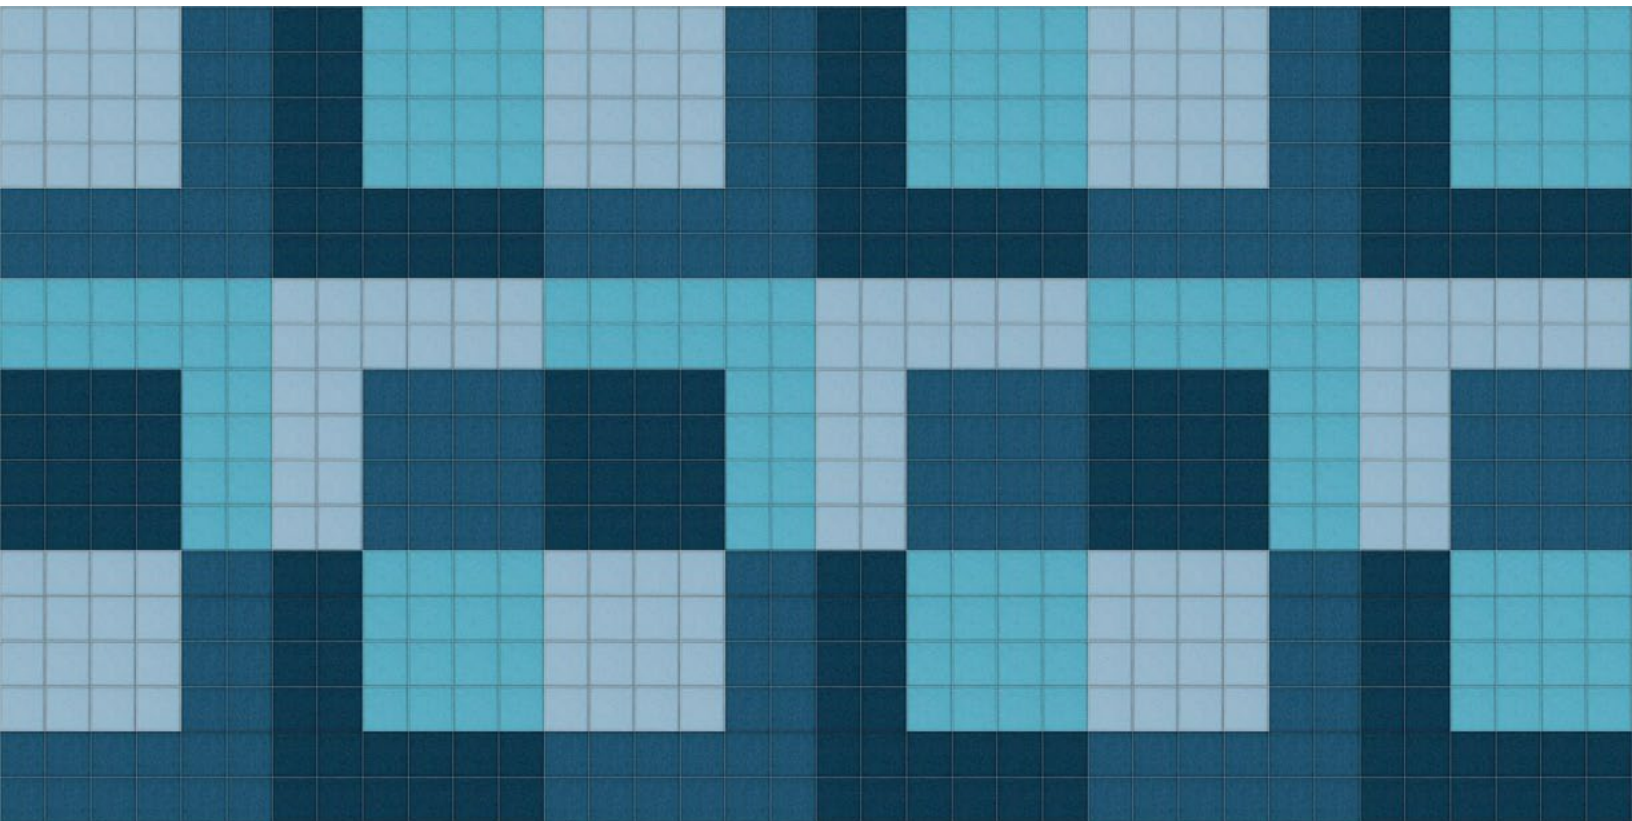

Waffle Suggested Colorway 002

Color 1: 551 Eis, Color 2: 458 Bewölkt, Color 3: 698 Dunst, Color 4: 215 Meer