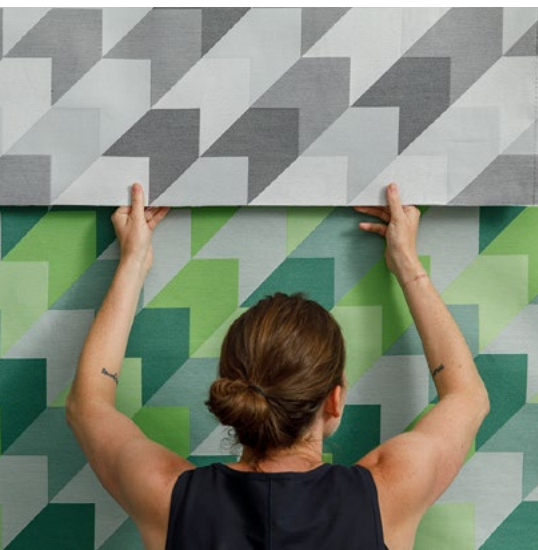

Waffle

Acoustic Wall Tile

filzfelt •

Waffle thinks
outside the box on
sound absorption.

Inspired by traditional textile design, Waffle playfully combines color in a seamless pattern that lowers the volume and amps up the visual interest. Combine up to four colors from over ninety standard colorways for a completely custom aesthetic that's easy to install.

Waffle was designed by Kelly Harris Smith, a textile and product designer who specializes in natural, sustainable, and recycled materials.

"I find inspiration almost everywhere I go. Whether it's the color of the sky at a particular moment, the texture of a manhole cover or the patterning on a facade, I'm constantly recording. Depending on the type of project, I photograph, sketch, collage and even stitch my ideas before moving to conceptual drawings."

– Kelly Harris Smith, designer of Waffle

Exploded Axonometric

Standard Pattern

Standard Tiles

Four Modules in Standard Pattern

Suggested Colorways

Waffle is customizable in over ninety colors of 100% Wool Design Felt. The following pages include suggested colorways to serve as a source for inspiration. Use the key below to identify the position of a color in each colorway. We recommend referencing physical samples when making final color selections.

Waffle Suggested Colorway 008

Color 1: 160 Beige, Color 2: 481 Sandstein, Color 3: 100 Wollweiß, Color 4: 150 Weiß
 (See photography on page 3.)

Waffle Suggested Colorway 009

Color 1: 428 Silber, Color 2: 423 Hellgrau, Color 3: 425 Taubengrau, Color 4: 446 Kohle