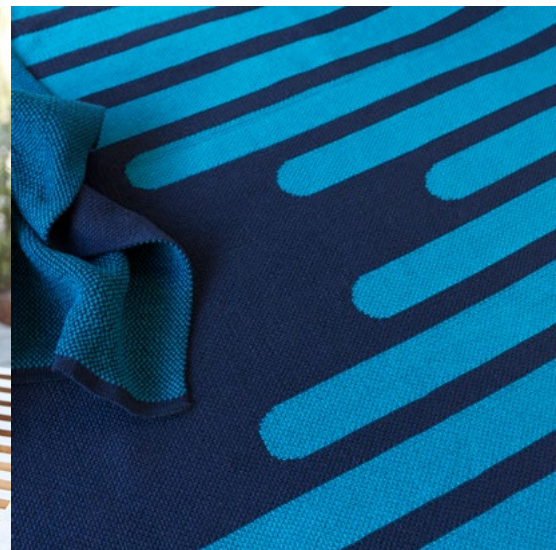

Waffle

Acoustic Wall Tile

filzfelt •

Waffle thinks
outside the box on
sound absorption.

Inspired by traditional textile design, Waffle playfully combines color in a seamless pattern that lowers the volume and amps up the visual interest. Combine up to four colors from over ninety standard colorways for a completely custom aesthetic that's easy to install.

Waffle was designed by Kelly Harris Smith, a textile and product designer who specializes in natural, sustainable, and recycled materials.

"I find inspiration almost everywhere I go. Whether it's the color of the sky at a particular moment, the texture of a manhole cover or the patterning on a facade, I'm constantly recording. Depending on the type of project, I photograph, sketch, collage and even stitch my ideas before moving to conceptual drawings."

– Kelly Harris Smith, designer of Waffle

Exploded Axonometric

Standard Pattern

Standard Tiles

Four Modules in Standard Pattern

Suggested Colorways

Waffle is customizable in over ninety colors of 100% Wool Design Felt. The following pages include suggested colorways to serve as a source for inspiration. Use the key below to identify the position of a color in each colorway. We recommend referencing physical samples when making final color selections.