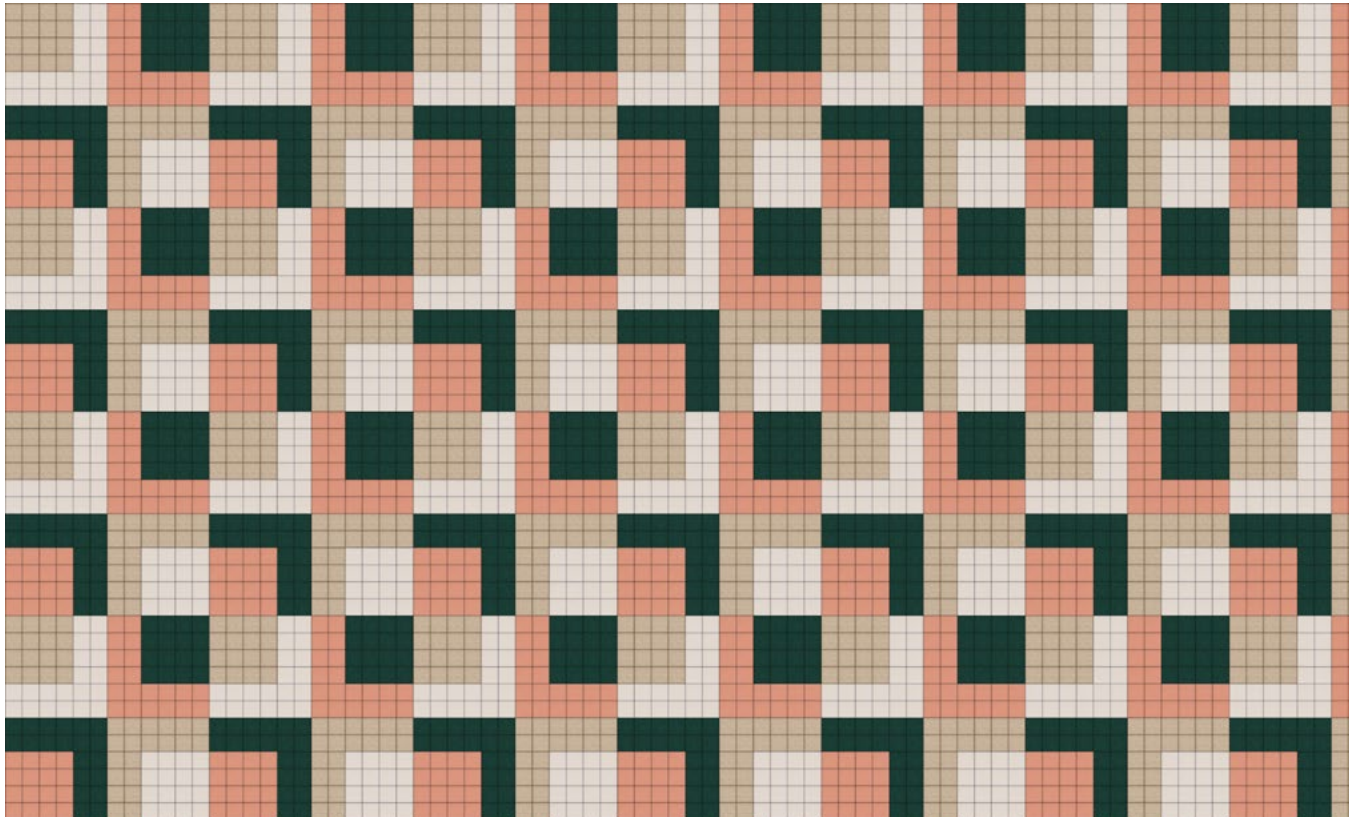

Suggested Colorways

Waffle is customizable in over ninety colors of 100% Wool Design Felt. The following pages include suggested colorways to serve as a source for inspiration. Use the key below to identify the position of a color in each colorway. We recommend referencing physical samples when making final color selections.

Have your own ideas? Head to the **Design Tool** to build your own unique wall and select from over ninety colors.

Waffle Suggested Colorway 001
(See rendering on page 2)

● 1'-0" (30.5 cm) ●   ● 1'-0" (30.5 cm) ●

● 1'-0" (30.5 cm) ●

● 1'-0" (30.5 cm) ●

A

B

Color 1: 481 Sandstein

Color 2: 435 Smaragd

Color 3: 100 Wollweiß

Color 4: 023 Koralle

C

D

Standard Tiles
Four Modules in Standard Pattern