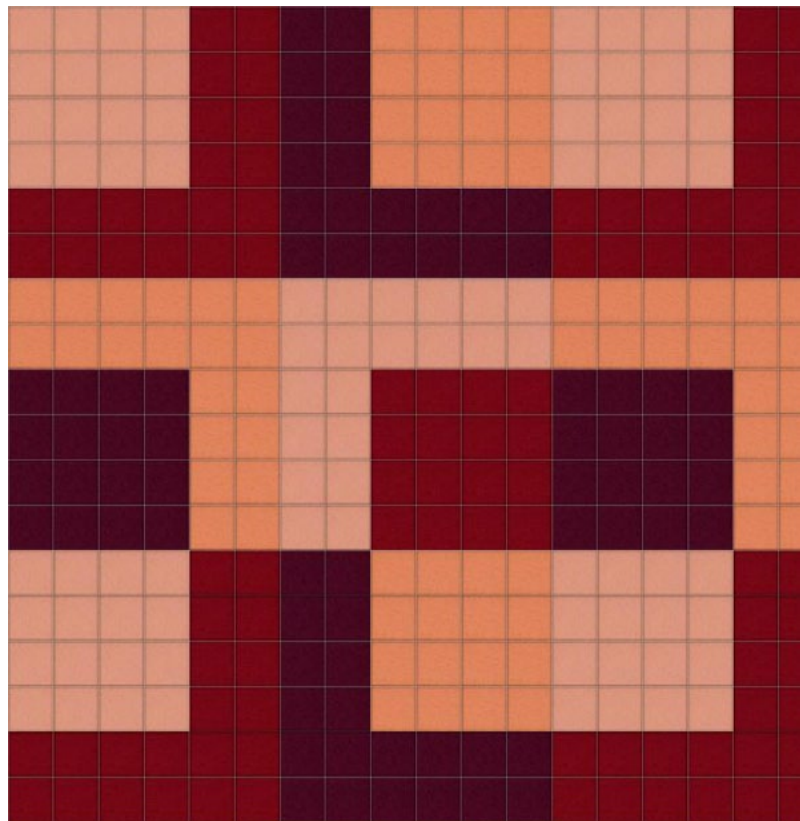

Waffle Suggested Colorway 006

Color 1: 023 Koralle, Color 2: 487 Pfirsich, Color 3: 201 Rot, Color 4: 209 Bordeaux