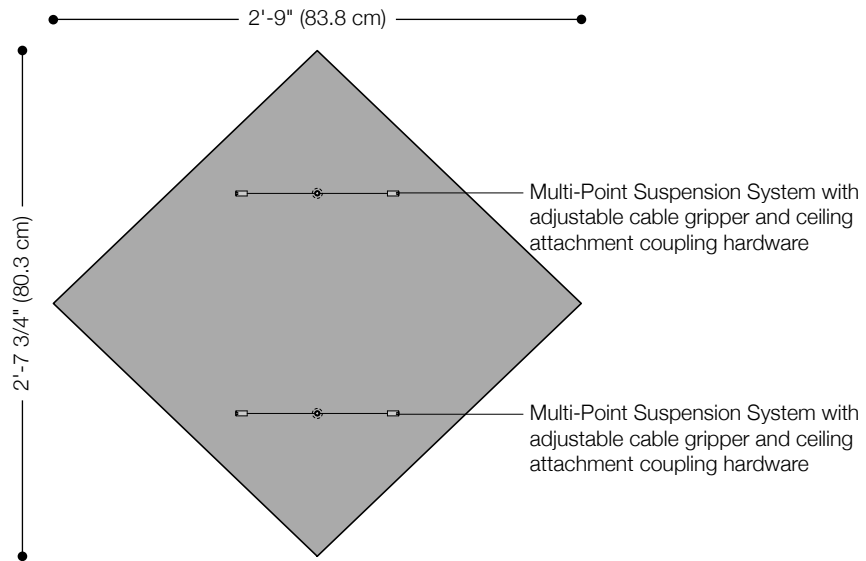

Wing

Acoustic Ceiling Panel

Wing lets sound absorption take flight.

Wing takes flight to provide playful sound absorption overhead. Beautiful both as a single object or as a flock, this gracefully curved acoustic panel provides an impressive Noise Reduction Coefficient rating of 0.65. The light grey acoustic substrate pairs with your choice of over ninety wool felt colors to make a suspended acoustic panel that is anything but ordinary.

Wing was designed by Kerstin Heyroth + Ralf Kürbitz for Cabs Design as part of a project at University of Applied Sciences Mainz in Germany.

Standard Size
Front Elevation

Standard Size
Plan

Standard Size
Side Elevation