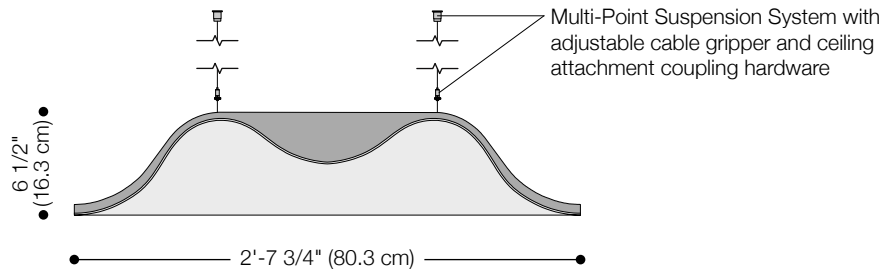

Standard Size
Side Elevation