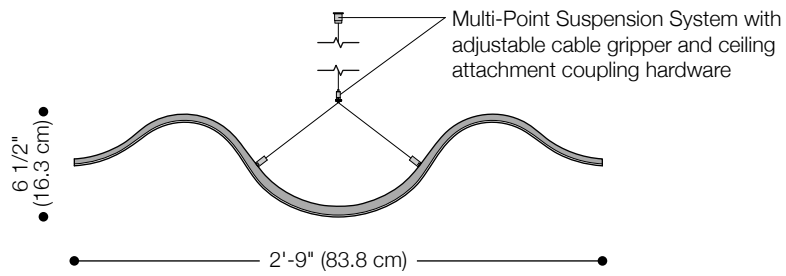

Standard Size
Front Elevation