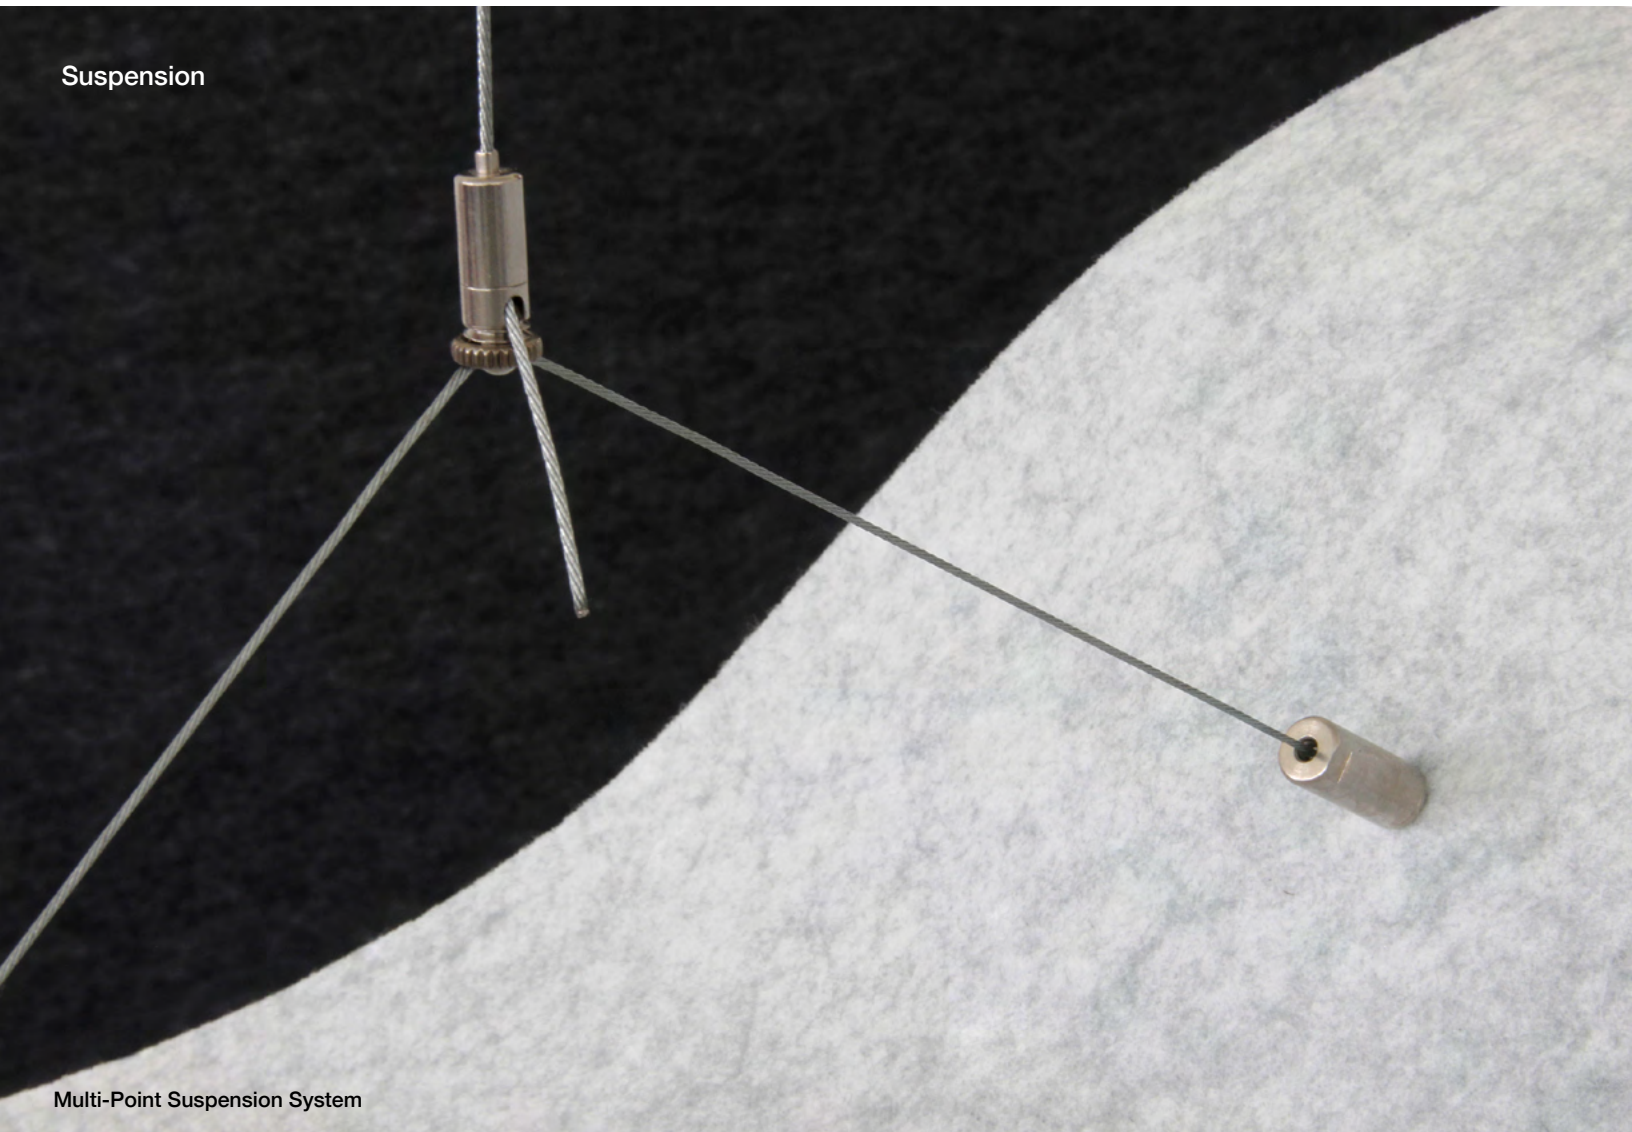

Suspension

Multi-Point Suspension System