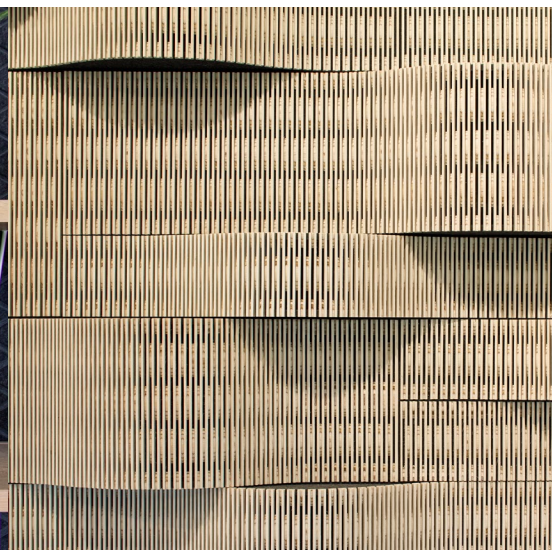

Grain

Acoustic Wall Panel

filzfelt •

Sound Softening Goes With the Grain

Grain brings the outdoors in with an acoustic wall panel that combines organic contours found in nature and subtle depth created with v-grooves that play up light and shadow. Installation is a breeze, while color options are endless. Pair over ninety colors of pure wool felt with three shades of grey substrate, or add a second layer of felt for endless color combinations.

Grain was designed by Bernd Benninghoff, a furniture designer and interior architect based in Mainz, Germany.

Grain with Akustika Grooves

Grain with Akustika Grooves

Grain with Felt Grooves

"I'm always interested in structures with depth and three-dimensionality that can be experienced both visually and physically. The surface of Arc plays with light and shadow and comes alive with the movement and change of light."

– Bernd Benninghoff, designer of Grain

Exploded Axonometric

Pattern 1

Pattern 2

* Indicates Module Rotated 180°

Patterns are shown as suggested installations and may be configured with any combination of FilzFelt colors