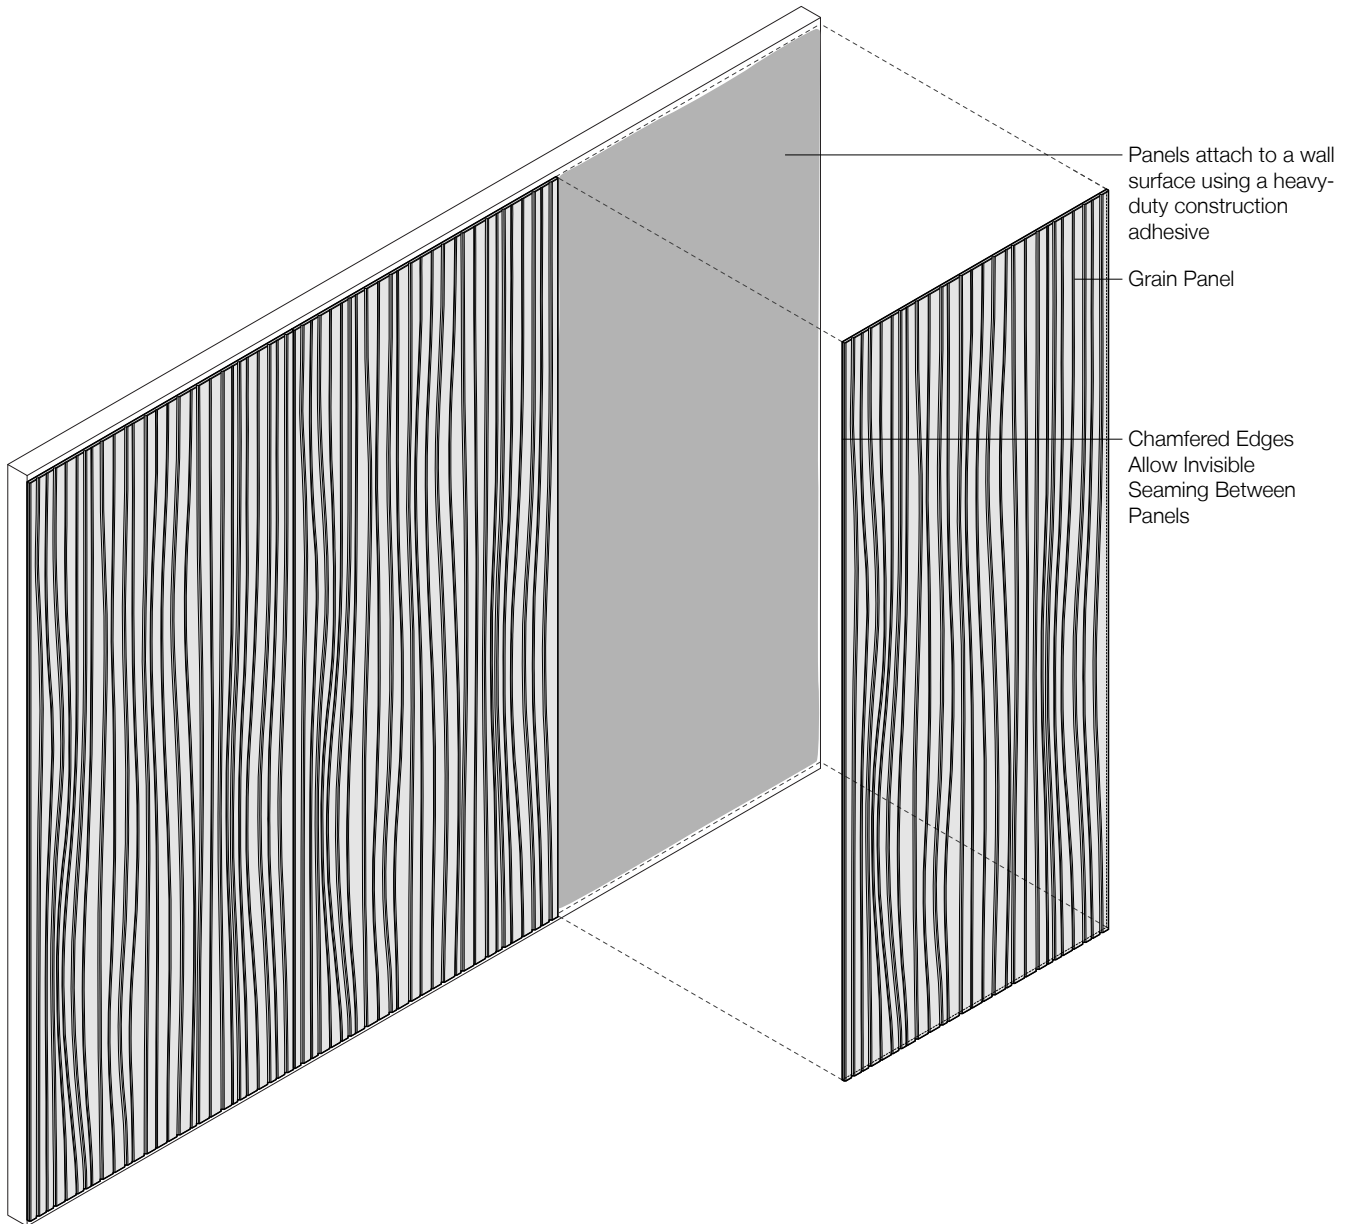

Exploded Axonometric