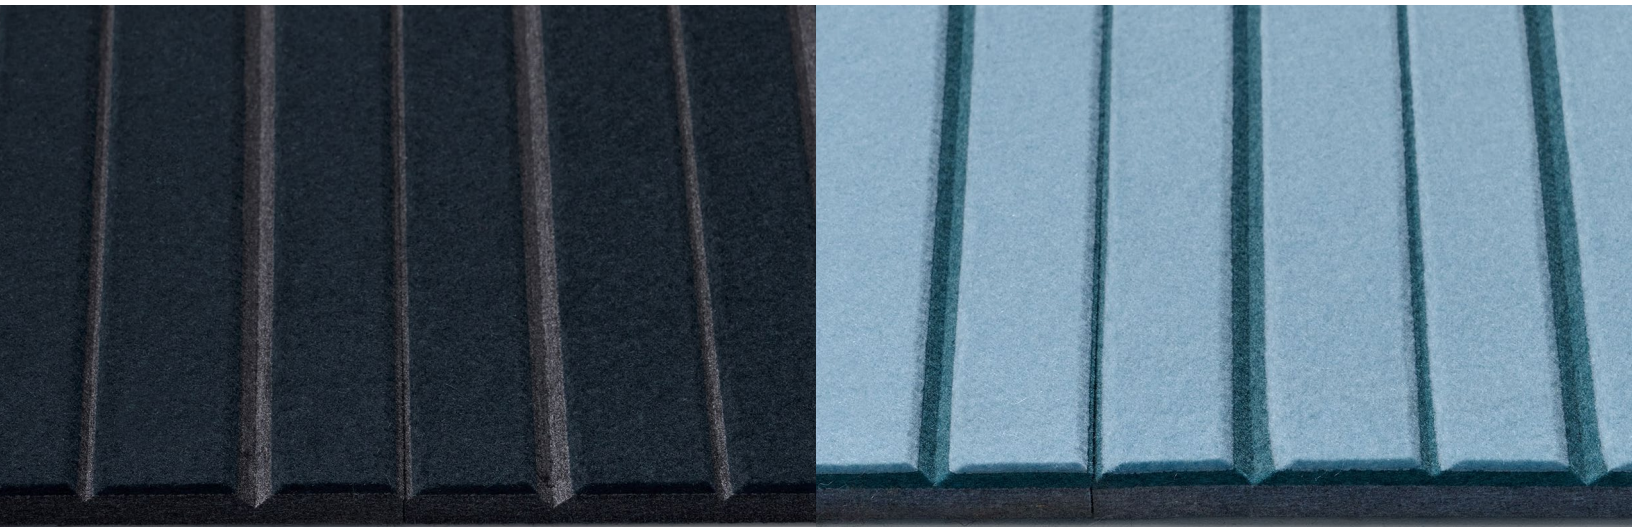

Grain

Acoustic Wall Panel

filzfelt •

Sound Softening Goes With the Grain

Grain brings the outdoors in with an acoustic wall panel that combines organic contours found in nature and subtle depth created with v-grooves that play up light and shadow. Installation is a breeze, while color options are endless. Pair over ninety colors of pure wool felt with three shades of grey substrate, or add a second layer of felt for endless color combinations.

Grain was designed by Bernd Benninghoff, a furniture designer and interior architect based in Mainz, Germany.

Grain with Akustika Grooves

Grain with Akustika Grooves

Grain with Felt Grooves

"I'm always interested in structures with depth and three-dimensionality that can be experienced both visually and physically. The surface of Arc plays with light and shadow and comes alive with the movement and change of light."