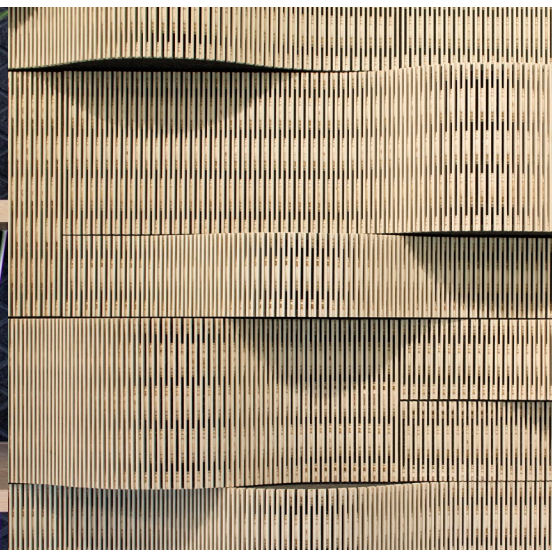

Reeds

Acoustic Wall Panel

filzfelt •

Reeds Gets Back to Nature.

Drawing inspiration from the swaying foliage surrounding the coast of the Canary Islands, Reeds is an easy-to-install acoustic wall panel that combines organic forms inspired by nature with subtle v-grooves that add depth and shadow. Choose from over ninety colors of wool felt and pair a substrate in one of three calming shades of grey. Or, add a second layer of felt to create subtle or dramatic color combinations.

Reeds was designed by Bernd Benninghoff, a furniture designer and interior architect based in Mainz, Germany.

Reeds with Akustika Grooves

Reeds with Akustika Grooves

Reeds with Felt Grooves

"I'm always interested in structures with depth and three-dimensionality that can be experienced both visually and physically. The surface of Arc plays with light and shadow and comes alive with the movement and change of light."