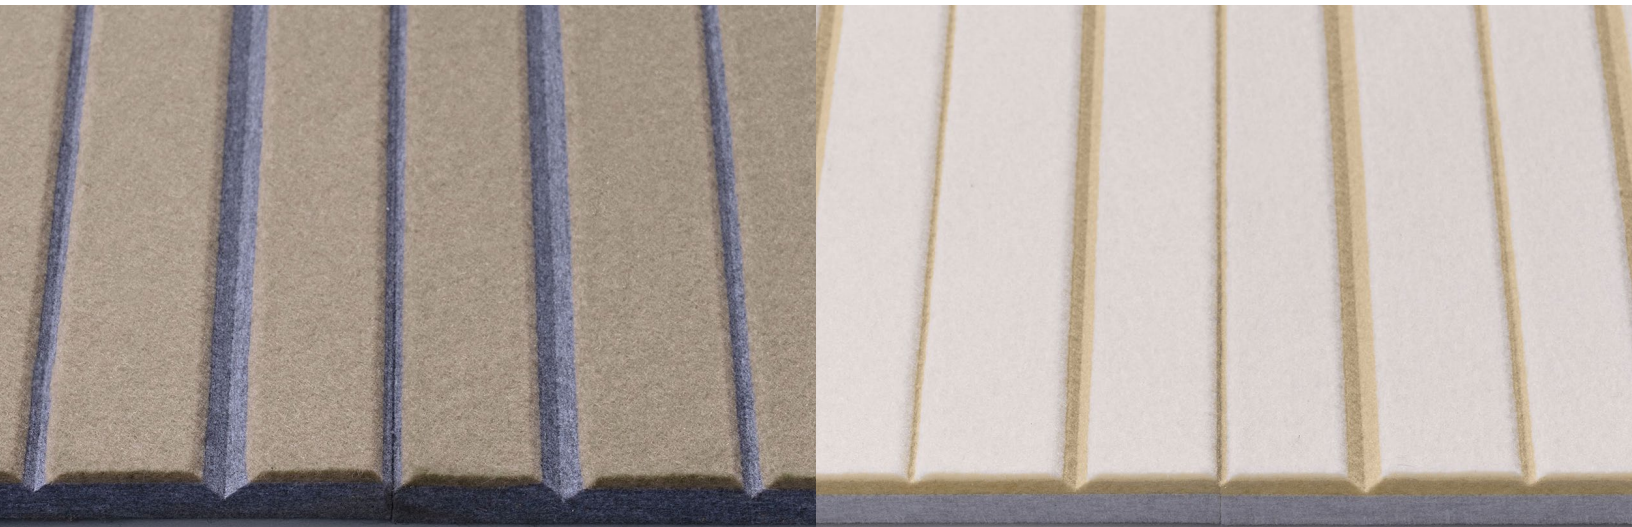

Reeds with Akustika Grooves