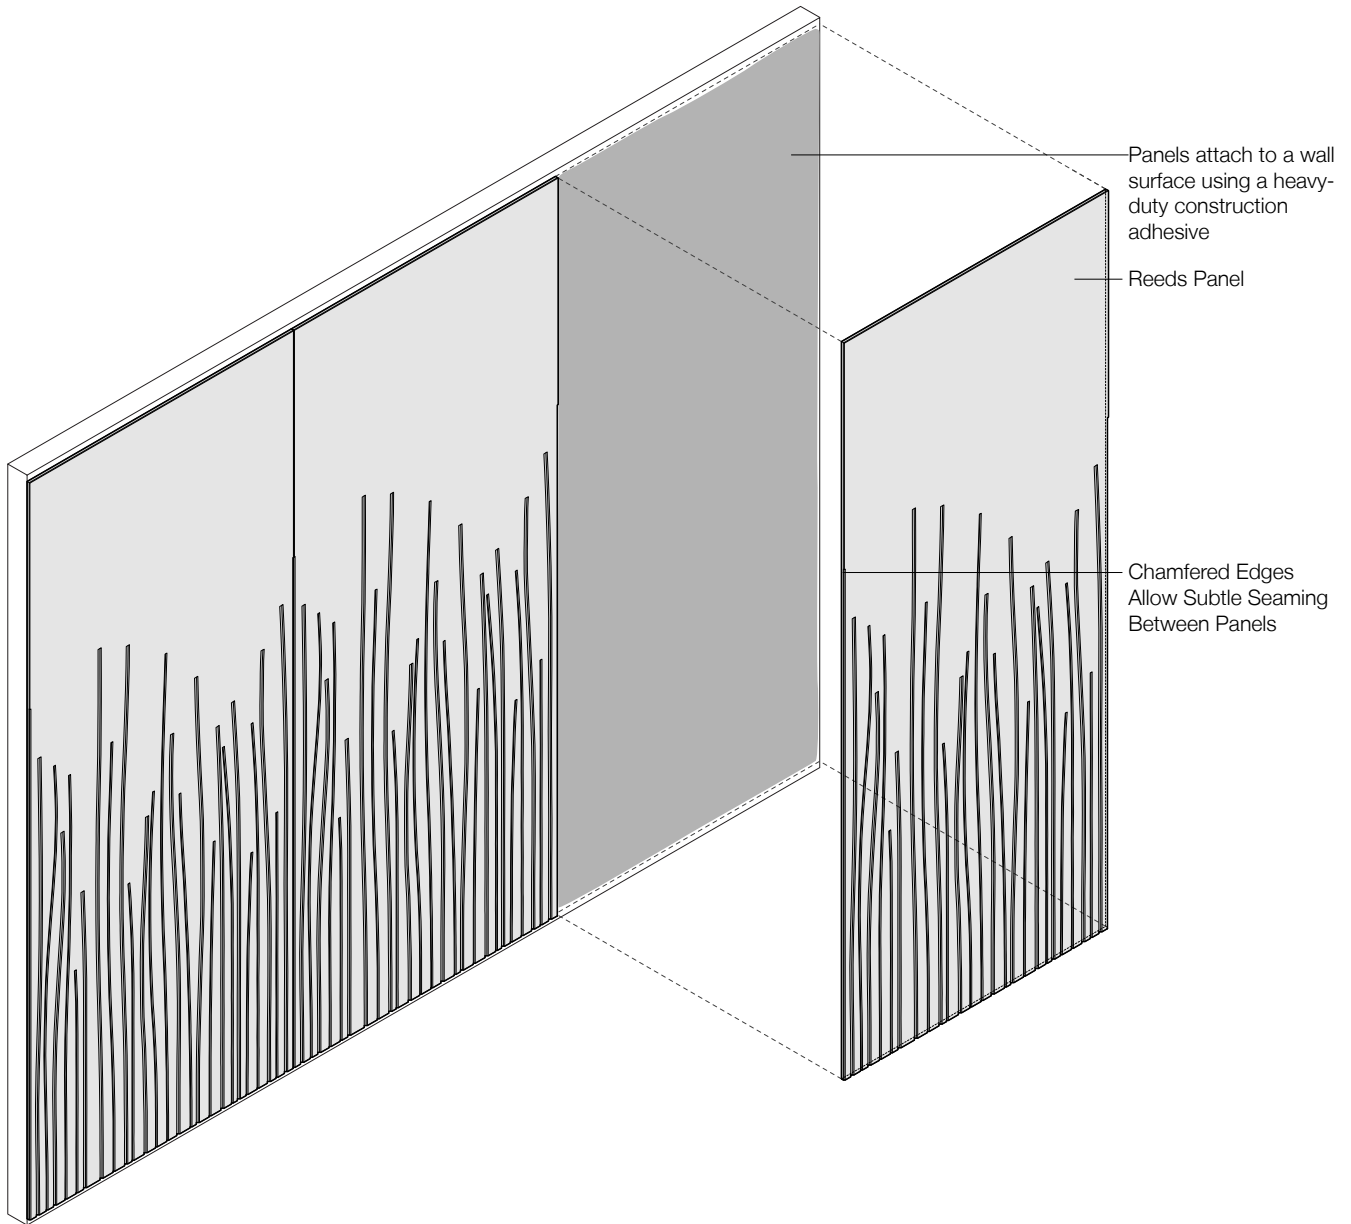

– Bernd Benninghoff, designer of Reeds

Exploded Axonometric

Standard Pattern

Pattern shown as suggested installation and may be configured with any combination of FilzFelt colors

Product	Reeds
Content	100% Wool Design Felt + Akustika 10 Substrate (60% post-consumer recycled content)
Groove Options	Akustika Grooves Felt Grooves
Panel Width	4'-0" (119.4 cm)
Max. Panel Height	9'-8" (294.6 cm)
Thickness	Akustika Grooves: 1/2 in (13 mm) Felt Grooves: 3/4 in (18 mm)
Thickness Tolerance	±1/16 in (2 mm)
Edges	Long edges are chamfered for subtle seaming
Color Options	1-Color panel with 1-Color grooves per wall
Order Specification	For Akustika Grooves, specify one felt panel color and one Akustika groove color For Felt Grooves, specify one felt panel color, one felt groove color, one Akustika substrate color
Trim Options	End-of-Run Trim Outside Corner Trim
Custom	Additional colors per wall, custom sizes, alternative patterns, and pattern orientation other than vertical are available must be quoted
Durability	Contract or residential
Lead Time	Made to order and certain lead times will apply
Installation	Install in the pattern as specified and attach to a wall surface using a heavy-duty construction adhesive. Tiles may be trimmed to size with a utility knife. Refer to Reeds Installation Instructions for complete guidance.
Maintenance	Vacuum occasionally to remove general air-borne debris. Should soiling occur, spot clean with mild soap and lukewarm water. Avoid aggressive rubbing as this can continue the felting process and change the surface appearance of the felt. Refer to Product Maintenance and Cleaning Guide for detailed care instructions.
Environmental	100% Wool Design Felt is 100% biodegradable/compostable and Akustika 10 contains minimum 60% post-consumer recycled content and is 100% recyclable Contains no formaldehyde, 100% VOC free, no chemical irritants, and free of harmful substances 100% Wool Design Felt and Akustika 10 contribute to LEED® Download Declare Label Living Building Challenge Criteria Compliant Oeko-Tex® Standard 100 Certified Product Class II (100% Wool Design Felt + Akustika 10 Substrate) Prop 65 Compliant Meets VOC test limits for the CDPH v1.2 method
Variation	Wool felt is a natural material and color variation and inclusions of natural fiber on the surface are evidence of the 100% natural origin of the material. Product color is only indicative, as it is not possible to assure consistency of color in a natural product due to the natural color of raw wool and absorption of dyes. Color matching cannot be guaranteed on shipments and variation will be more pronounced beyond the normal commercial range.
Acoustics	ASTM C 423: NRC – 0.50, SAA – 0.51
Colorfastness to Light	Class 4–5 (40 hours)
Colorfastness to Crocking	Class 3–4 (wet), Class 4–5 (dry)
Flammability	Test reports available upon request